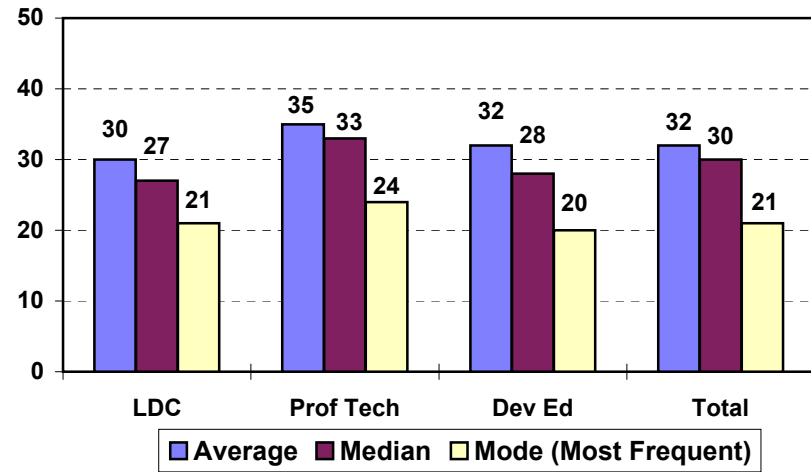

2002-03 AGE DISTRIBUTION

Collegewide

2002-03 AGE DISTRIBUTION

SYLVANIA

CASCADE

ROCK CREEK

2002-03 AGE DISTRIBUTION

OPEN CAMPUS - CASCADE

OPEN CAMPUS - ROCK CREEK

2002-03 AGE DISTRIBUTION

Collegewide

2002-03 AGE DISTRIBUTION

SYLVANIA

CASCADE

ROCK CREEK

2002-03 AGE DISTRIBUTION