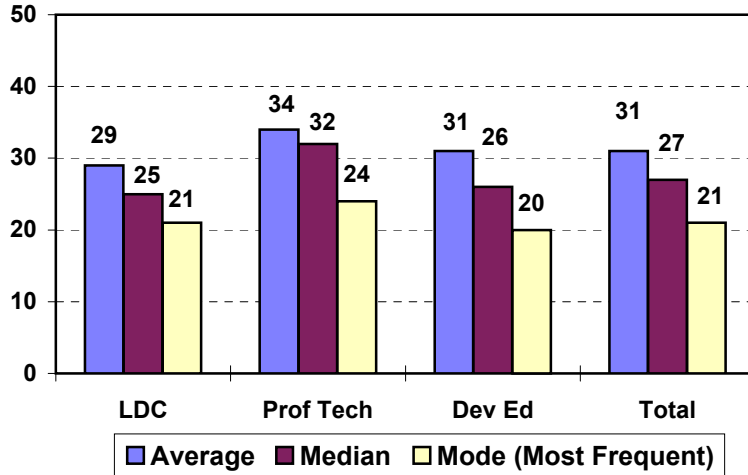

2002-03 AGE DISTRIBUTION

Collegewide

2002-03 AGE DISTRIBUTION

SYLVANIA

CASCADE

ROCK CREEK

2002-03 AGE DISTRIBUTION

OPEN CAMPUS - CASCADE

OPEN CAMPUS - ROCK CREEK

2002-03 AGE DISTRIBUTION

Collegewide

2002-03 AGE DISTRIBUTION

SYLVANIA

CASCADE

ROCK CREEK

2002-03 AGE DISTRIBUTION