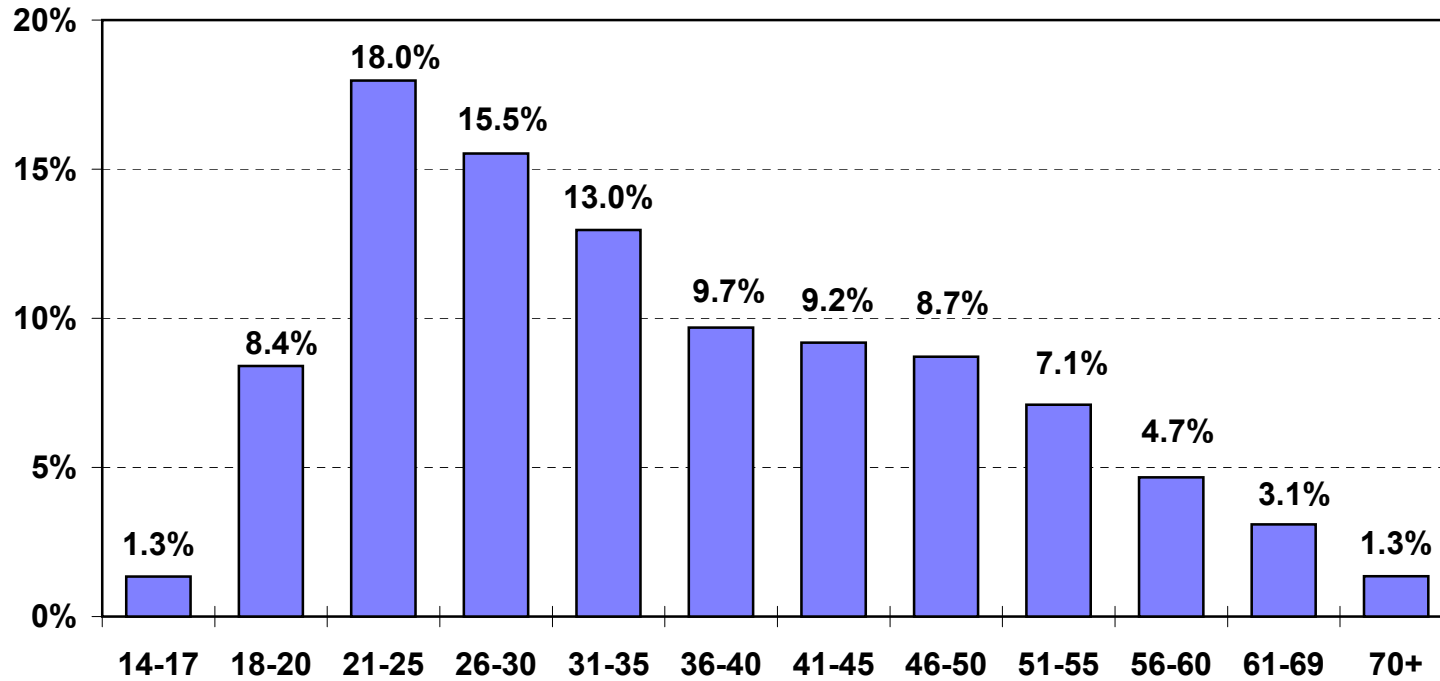

2002-03 AGE DISTRIBUTION

Collegewide

2002-03 AGE DISTRIBUTION

SYLVANIA

CASCADE

ROCK CREEK

2002-03 AGE DISTRIBUTION

OPEN CAMPUS - CASCADE

OPEN CAMPUS - ROCK CREEK

2002-03 AGE DISTRIBUTION

Collegewide

2002-03 AGE DISTRIBUTION

SYLVANIA

CASCADE

ROCK CREEK

2002-03 AGE DISTRIBUTION