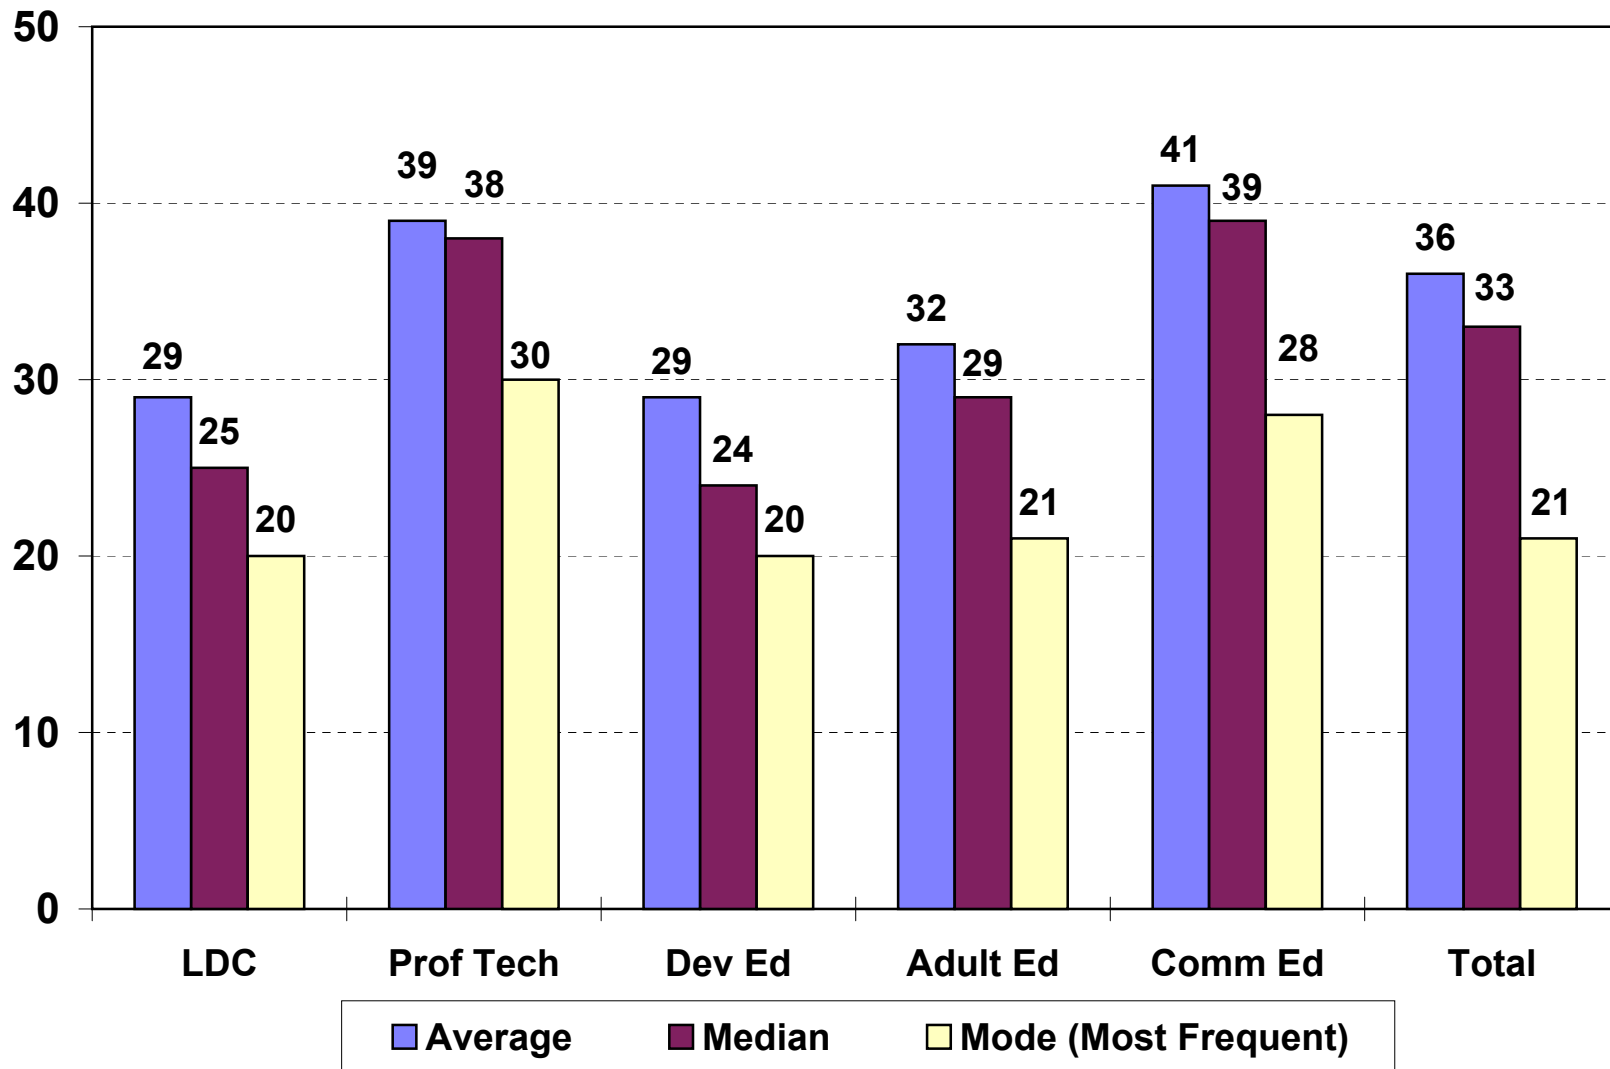

2002-03 AGE DISTRIBUTION

Collegewide

2002-03 AGE DISTRIBUTION

SYLVANIA

CASCADE

ROCK CREEK

2002-03 AGE DISTRIBUTION

OPEN CAMPUS - CASCADE

OPEN CAMPUS - ROCK CREEK

2002-03 AGE DISTRIBUTION

Collegewide

2002-03 AGE DISTRIBUTION

SYLVANIA

CASCADE

ROCK CREEK

2002-03 AGE DISTRIBUTION

OPEN CAMPUS - CASCADE

OPEN CAMPUS - ROCK CREEK