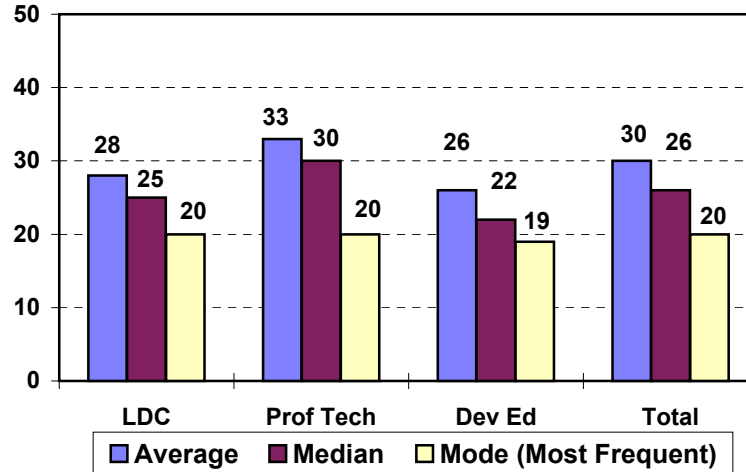

2002-03 AGE DISTRIBUTION

Collegewide

2002-03 AGE DISTRIBUTION

SYLVANIA

CASCADE

ROCK CREEK

2002-03 AGE DISTRIBUTION

OPEN CAMPUS - CASCADE

OPEN CAMPUS - ROCK CREEK

2002-03 AGE DISTRIBUTION

Collegewide

2002-03 AGE DISTRIBUTION

SYLVANIA

CASCADE

ROCK CREEK

2002-03 AGE DISTRIBUTION