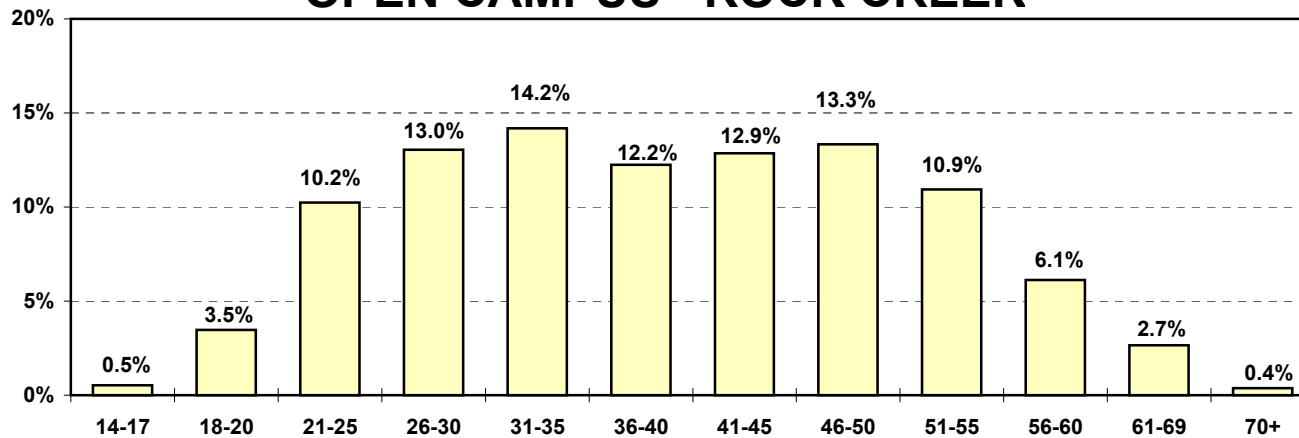

2002-03 AGE DISTRIBUTION

Collegewide

2002-03 AGE DISTRIBUTION

SYLVANIA

CASCADE

ROCK CREEK

2002-03 AGE DISTRIBUTION

OPEN CAMPUS - CASCADE

OPEN CAMPUS - ROCK CREEK

2002-03 AGE DISTRIBUTION

Collegewide

2002-03 AGE DISTRIBUTION

SYLVANIA

CASCADE

ROCK CREEK

2002-03 AGE DISTRIBUTION