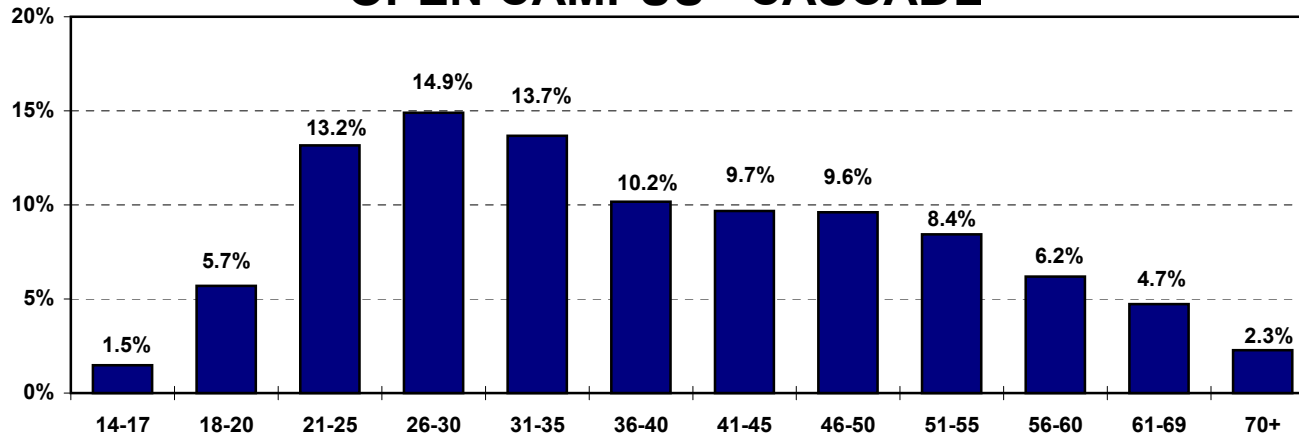

2002-03 AGE DISTRIBUTION

Collegewide

2002-03 AGE DISTRIBUTION

SYLVANIA

CASCADE

ROCK CREEK

2002-03 AGE DISTRIBUTION

OPEN CAMPUS - CASCADE

OPEN CAMPUS - ROCK CREEK

2002-03 AGE DISTRIBUTION

Collegewide

2002-03 AGE DISTRIBUTION

SYLVANIA

CASCADE

ROCK CREEK

2002-03 AGE DISTRIBUTION