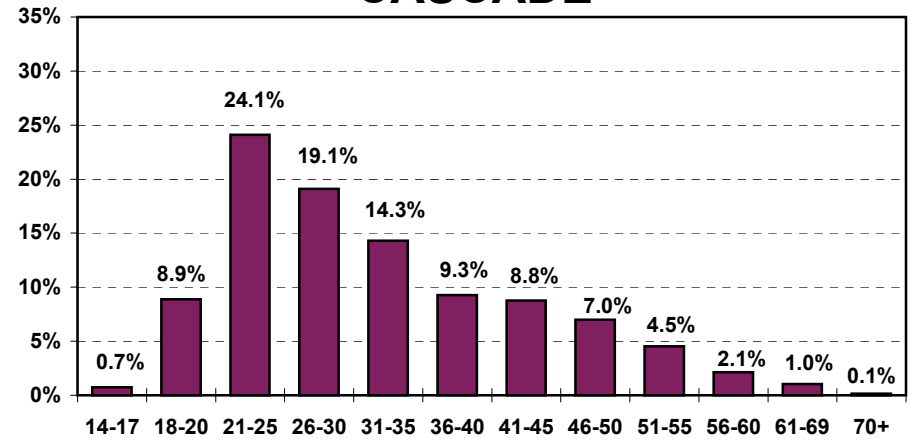

2002-03 AGE DISTRIBUTION

Collegewide

2002-03 AGE DISTRIBUTION

SYLVANIA

CASCADE

ROCK CREEK

2002-03 AGE DISTRIBUTION

OPEN CAMPUS - CASCADE

OPEN CAMPUS - ROCK CREEK

2002-03 AGE DISTRIBUTION

Collegewide

2002-03 AGE DISTRIBUTION

SYLVANIA

CASCADE

ROCK CREEK

2002-03 AGE DISTRIBUTION