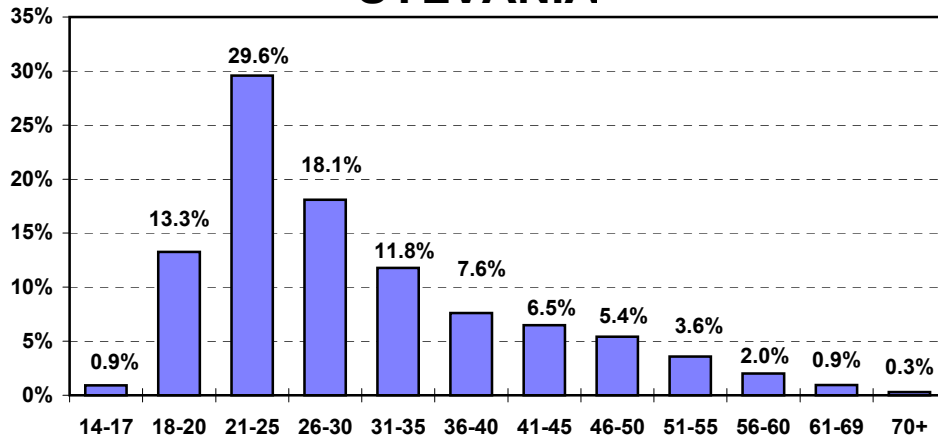

2002-03 AGE DISTRIBUTION

Collegewide

2002-03 AGE DISTRIBUTION

SYLVANIA

CASCADE

ROCK CREEK

2002-03 AGE DISTRIBUTION

OPEN CAMPUS - CASCADE

OPEN CAMPUS - ROCK CREEK

2002-03 AGE DISTRIBUTION

Collegewide

2002-03 AGE DISTRIBUTION

SYLVANIA

CASCADE

ROCK CREEK

2002-03 AGE DISTRIBUTION