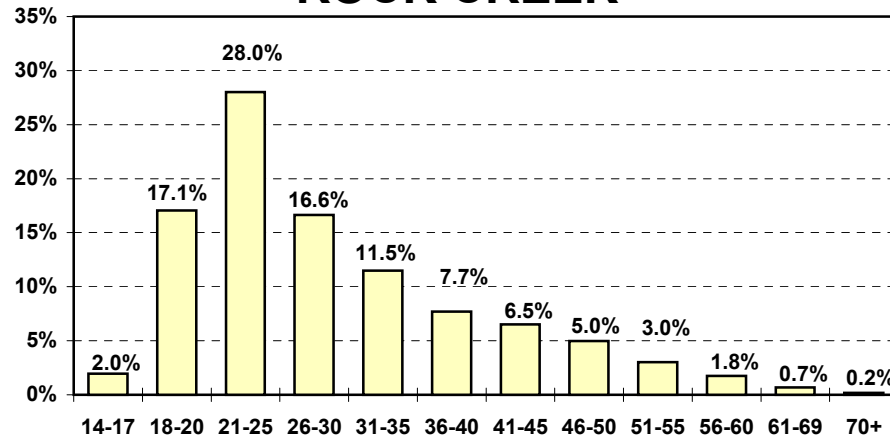

2002-03 AGE DISTRIBUTION

Collegewide

2002-03 AGE DISTRIBUTION

SYLVANIA

CASCADE

ROCK CREEK

2002-03 AGE DISTRIBUTION

OPEN CAMPUS - CASCADE

OPEN CAMPUS - ROCK CREEK

2002-03 AGE DISTRIBUTION

Collegewide

2002-03 AGE DISTRIBUTION

SYLVANIA

CASCADE

ROCK CREEK

2002-03 AGE DISTRIBUTION