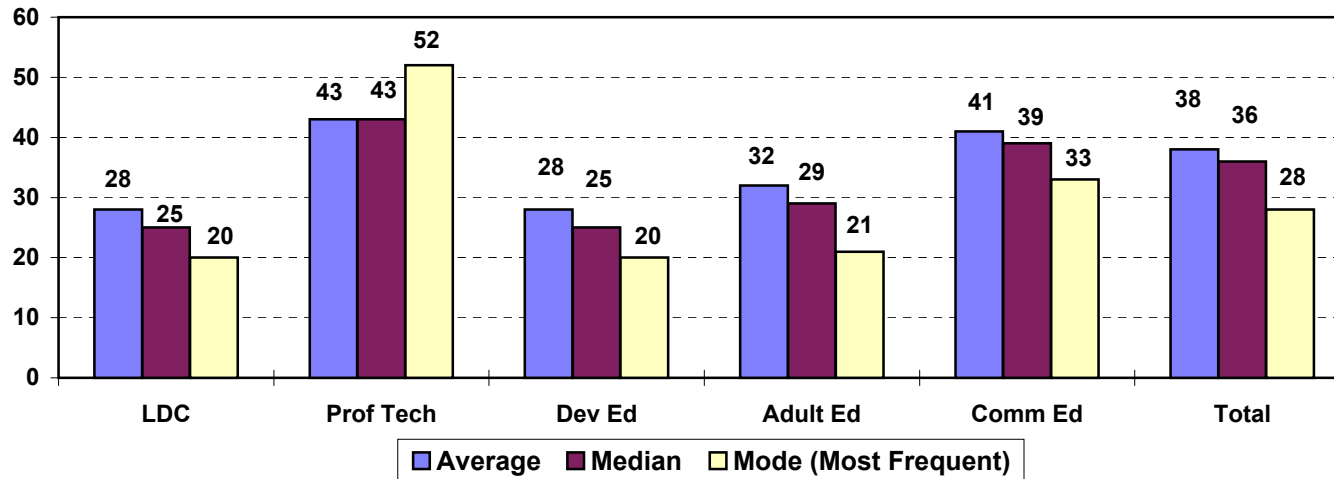

2002-03 AGE DISTRIBUTION

OPEN CAMPUS - CASCADE