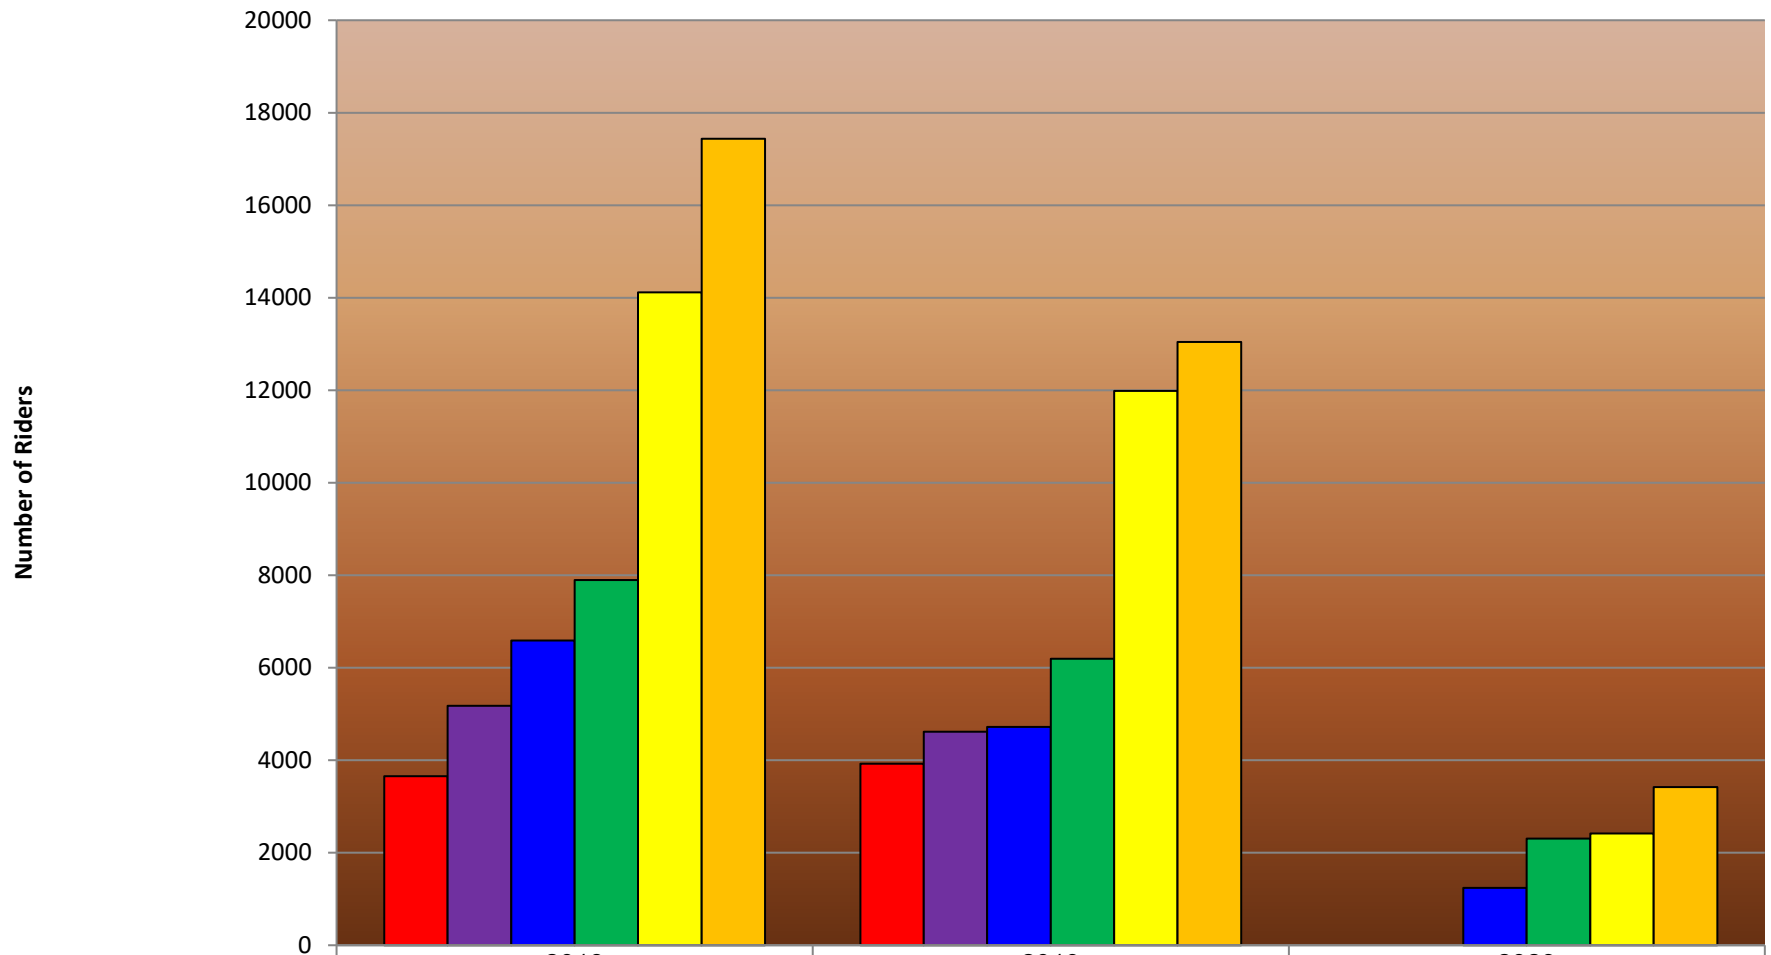

Spring Term Shuttle Usage

	2018	2019	2023
■ Cascade (Red Line)	3652	3923	0
■ Cascade (Purple Line)	5176	4614	0
■ Rock Creek (Blue Line)	6586	4719	1237
■ Cascade (Green Line)	7893	6197	2303
■ Southeast (Yellow Line)	14117	11986	2418
■ Sylvania (Orange Line)	17437	13042	3422