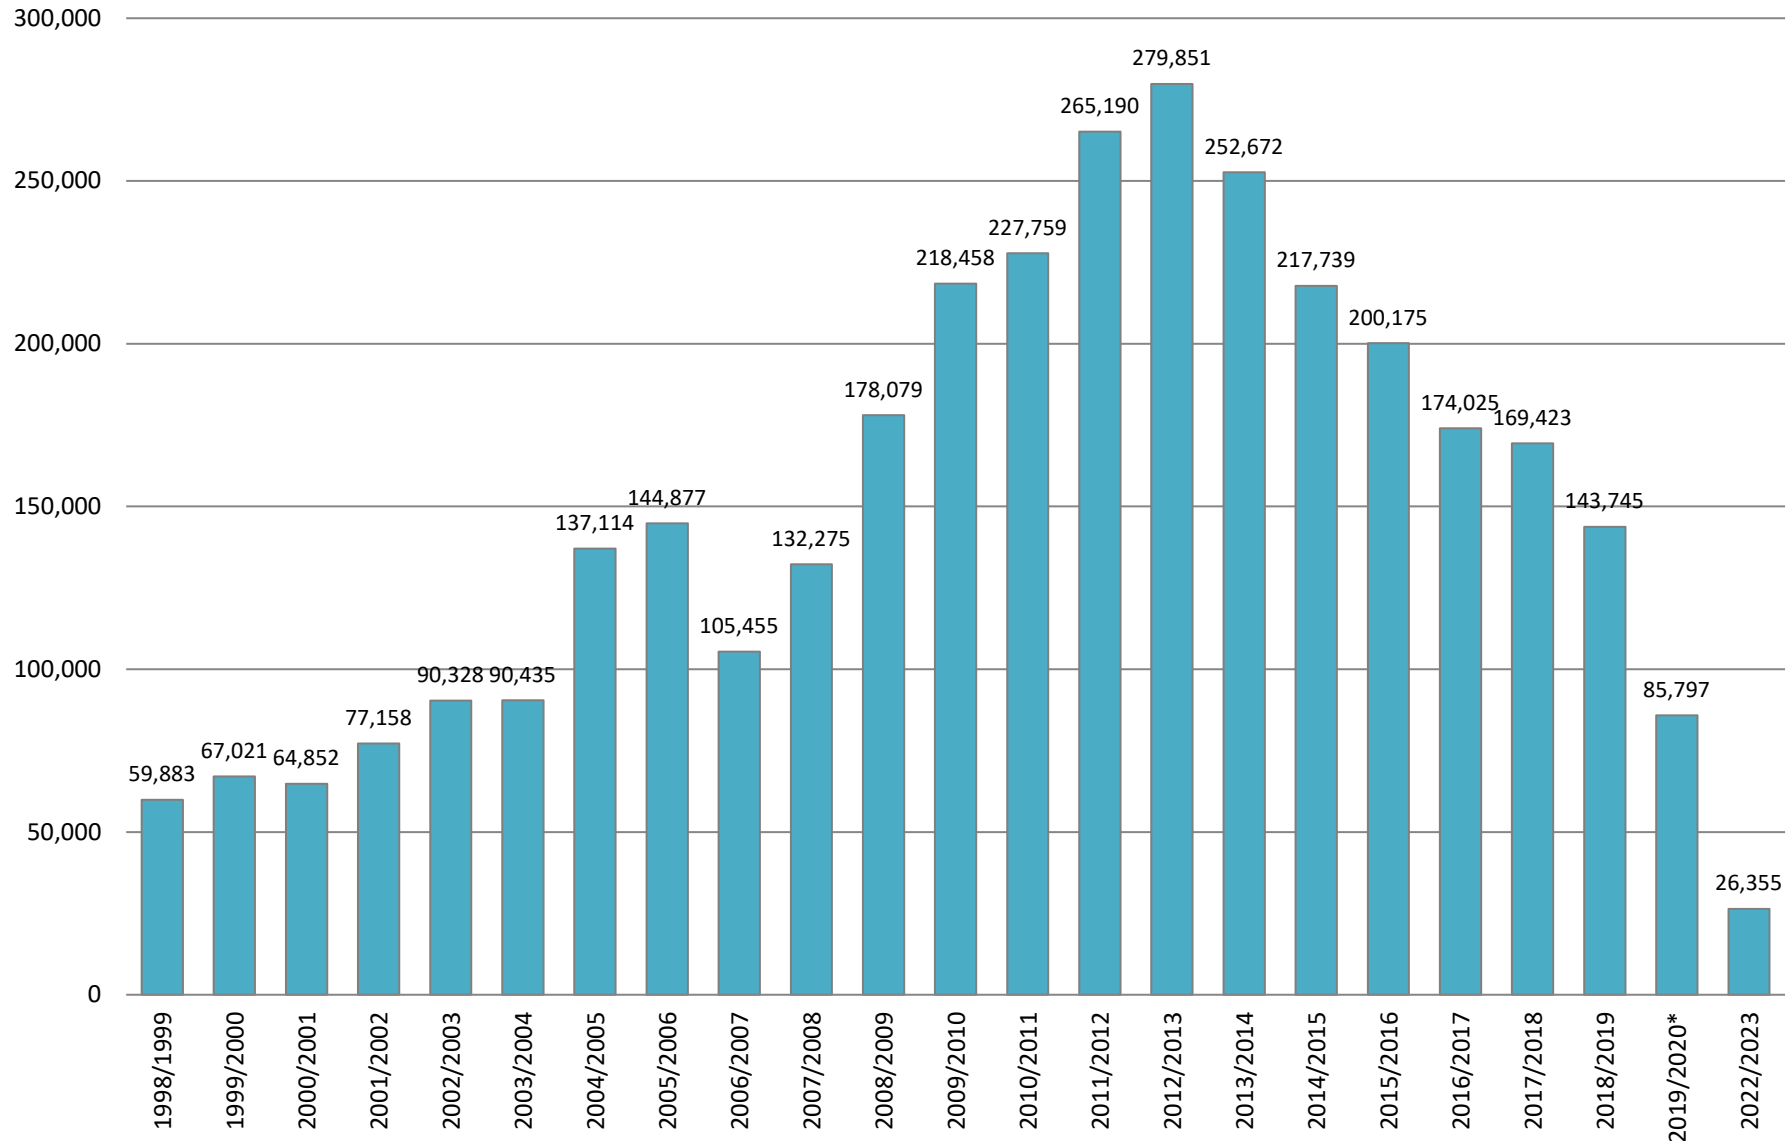

# Total Shuttle Usage by Fiscal Years

■ Total Rides

\*No Spring Term COVID-19