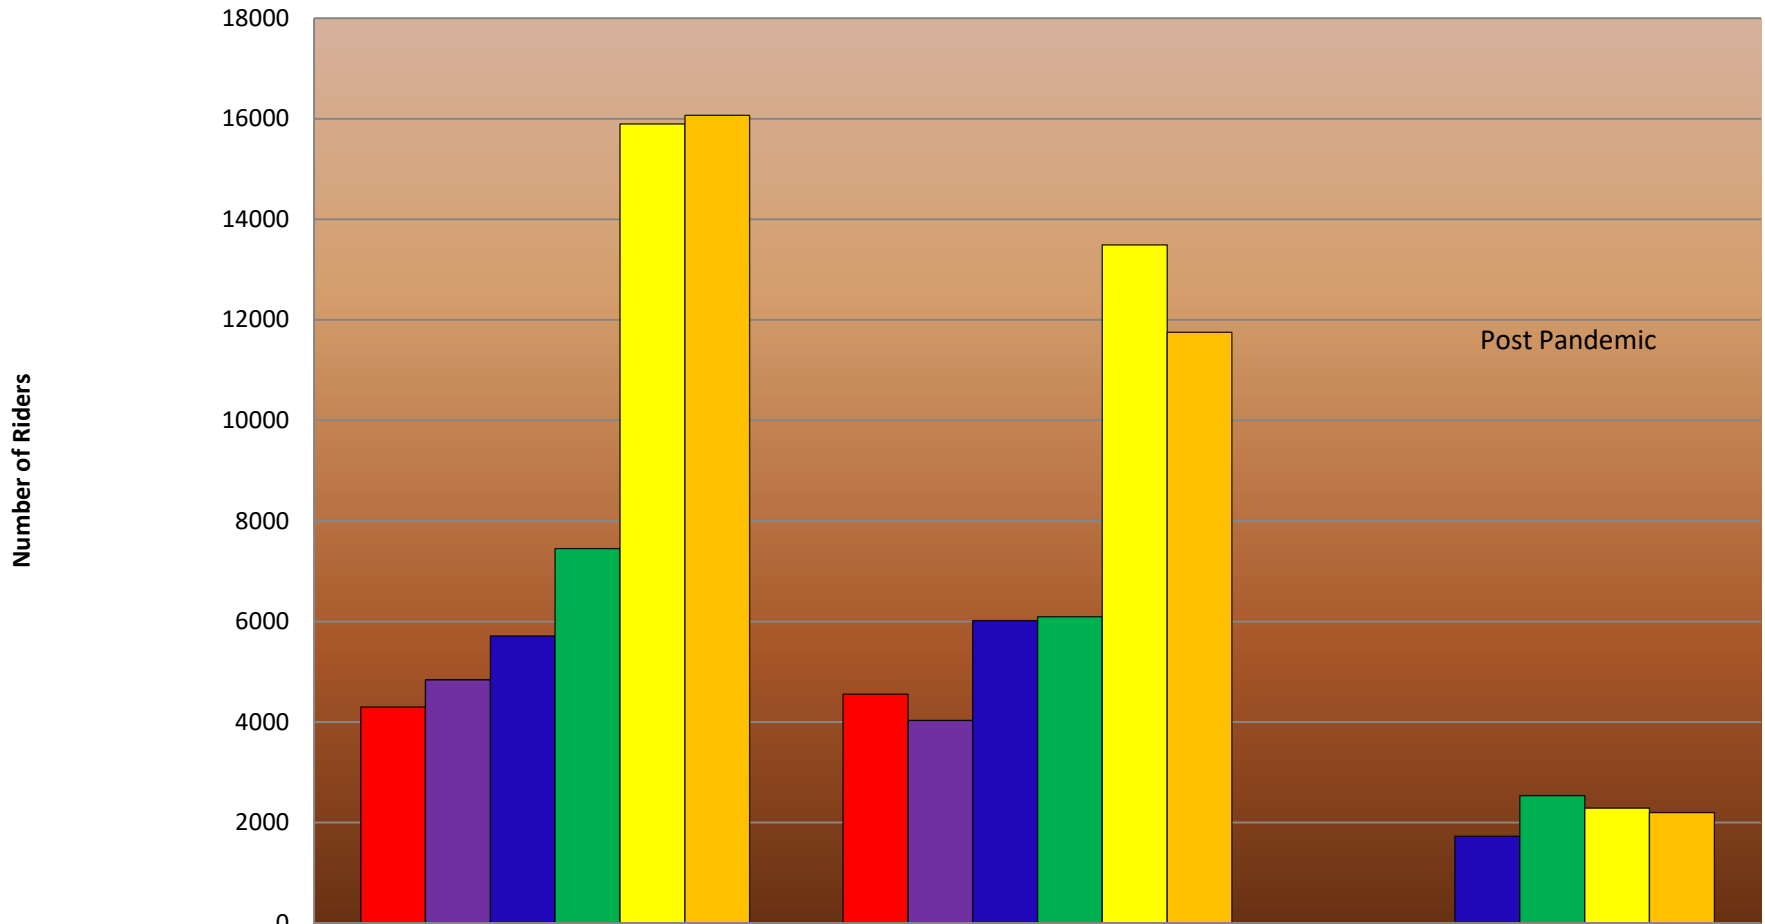

Fall Shuttle Usage

	2018	2019	2022
■ Cascade (Red Line)	4301	4554	
■ Cascade (Purple Line)	4842	4034	
■ Rock Creek (Blue Line)	5710	6019	1730
■ Cascade (Green Line)	7449	6096	2538
■ Southeast (Yellow Line)	15896	13493	2287
■ Sylvania (Orange Line)	16066	11753	2197