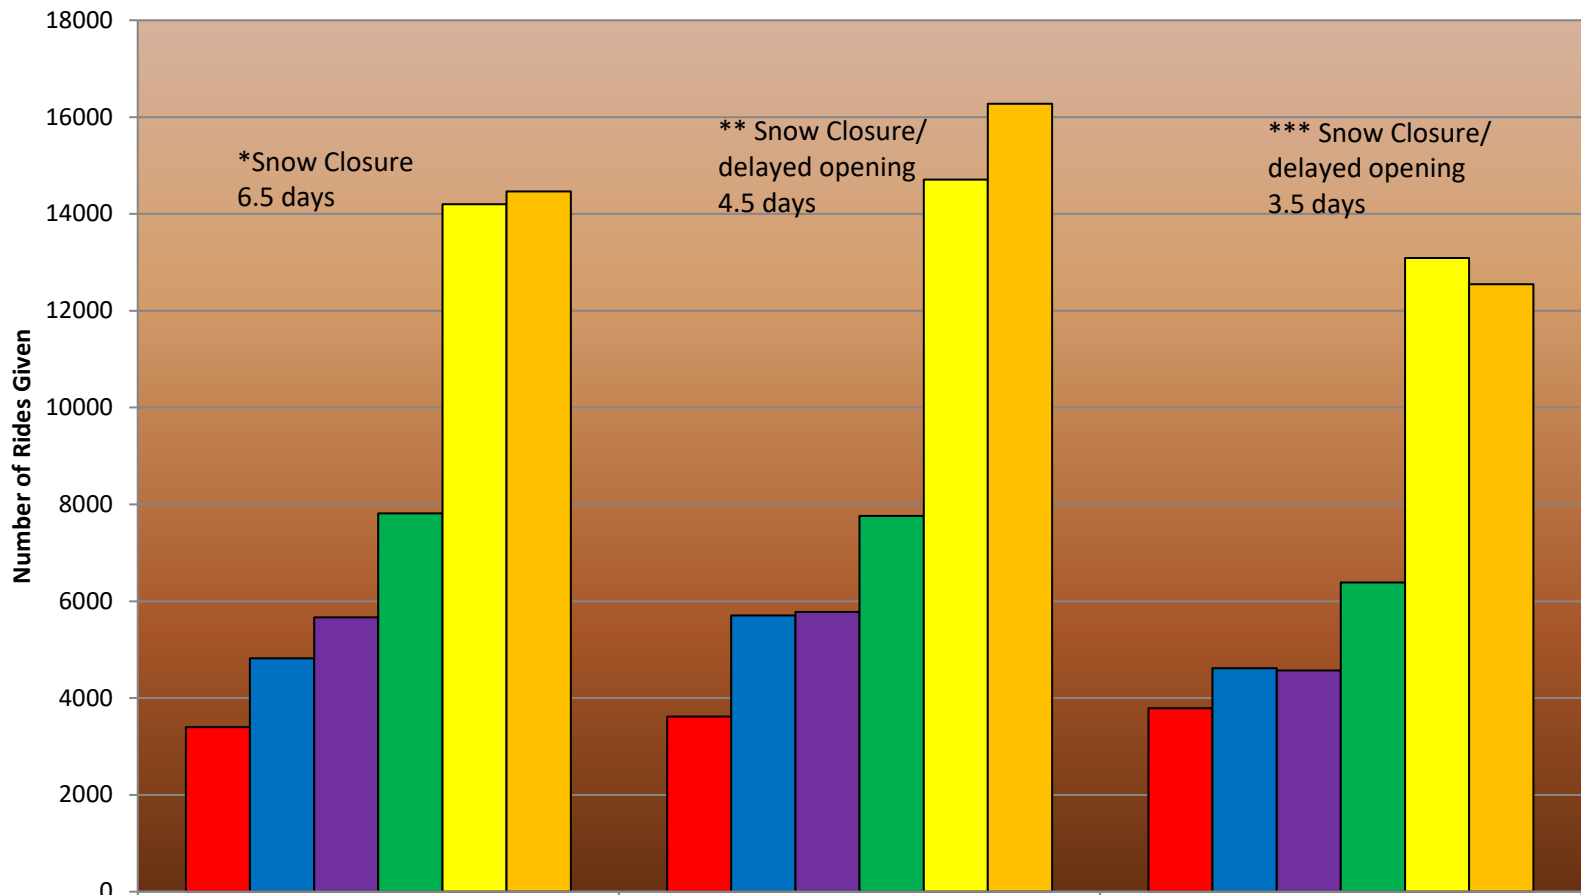

Winter Term Shuttle Usage

	2017*	2018**	2019***
■ Cascade (Red Line)	3402	3616	3789
■ Rock Creek (Blue Line)	4818	5708	4617
■ Cascade (Purple Line)	5665	5777	4570
■ Cascade (Green Line)	7812	7764	6385
■ Southeast (Yellow Line)	14200	14707	13091
■ Sylvania (Orange Line)	14466	16276	12548