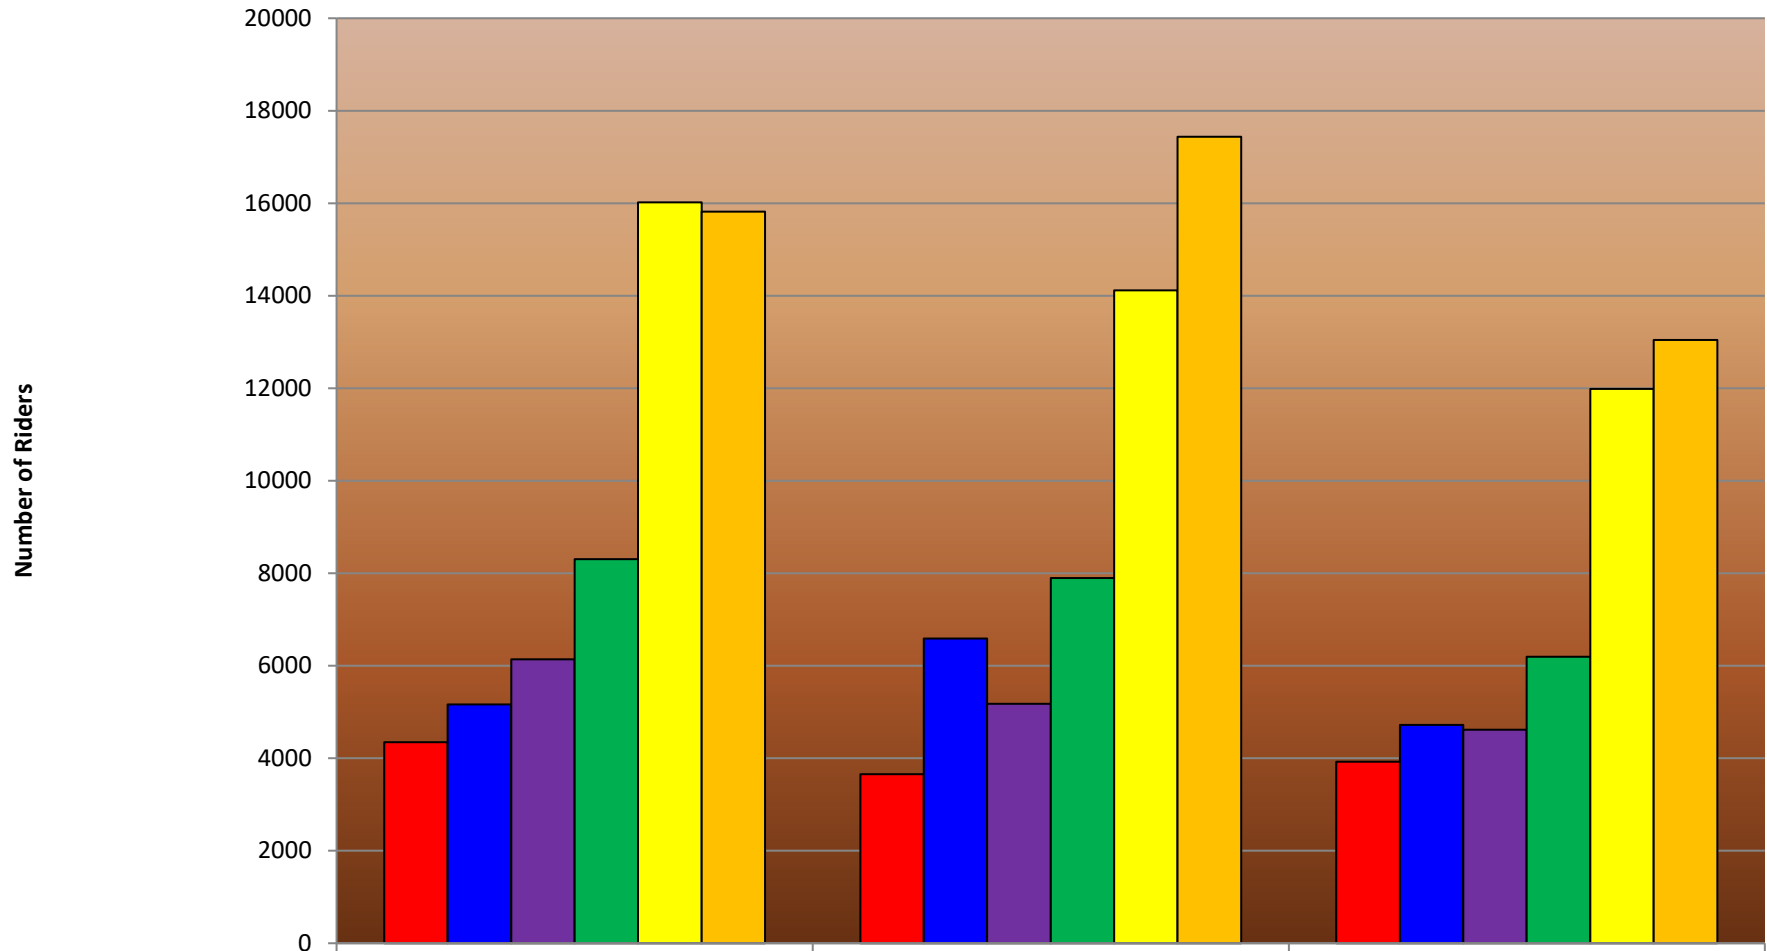

Spring Term Shuttle Usage

	2017	2018	2019
■ Cascade (Red Line)	4348	3652	3923
■ Rock Creek (Blue Line)	5163	6586	4719
■ Cascade (Purple Line)	6142	5176	4614
■ Cascade (Green Line)	8304	7893	6197
■ Southeast (Yellow Line)	16022	14117	11986
■ Sylvania (Orange Line)	15819	17437	13042