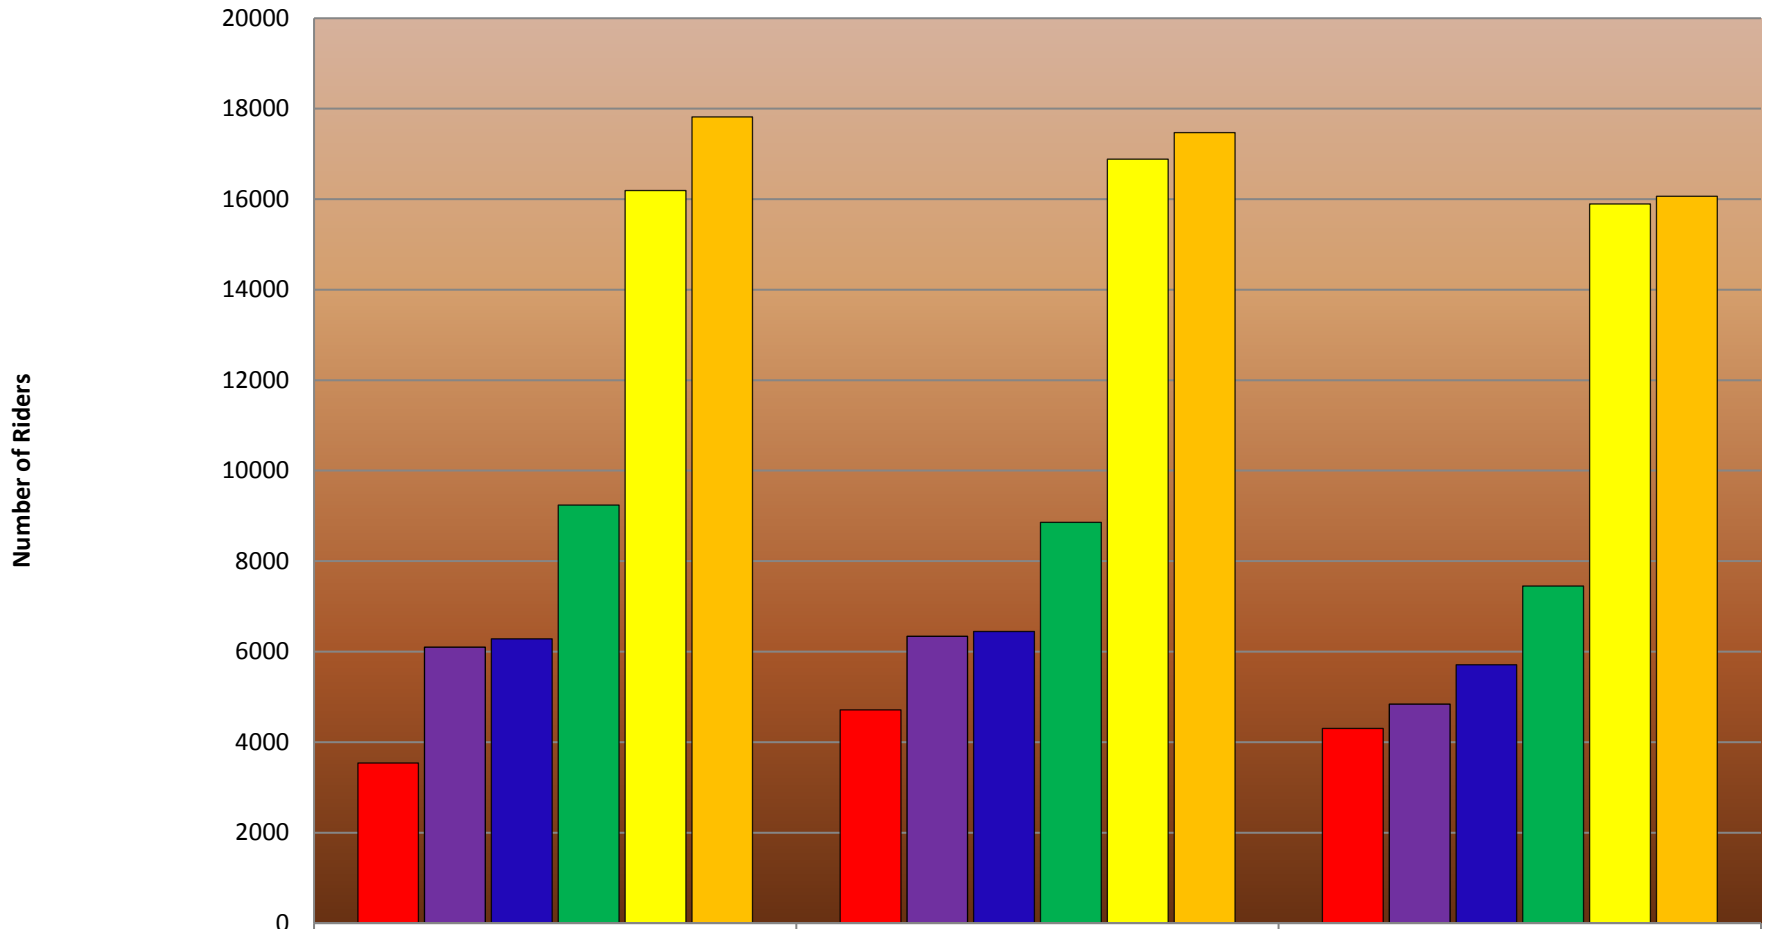

Fall Shuttle Usage

| | 2016 | 2017 | 2018 |
|---|-------|-------|-------|
| ■ Cascade (Red Line) | 3537 | 4716 | 4301 |
| ■ Cascade (Purple Line) | 6101 | 6337 | 4842 |
| ■ Rock Creek (Blue Line) | 6284 | 6444 | 5710 |
| ■ Cascade (Green Line) | 9240 | 8859 | 7449 |
| ■ Southeast (Yellow Line) | 16195 | 16884 | 15896 |
| ■ Sylvania (Orange Line) | 17817 | 17474 | 16066 |