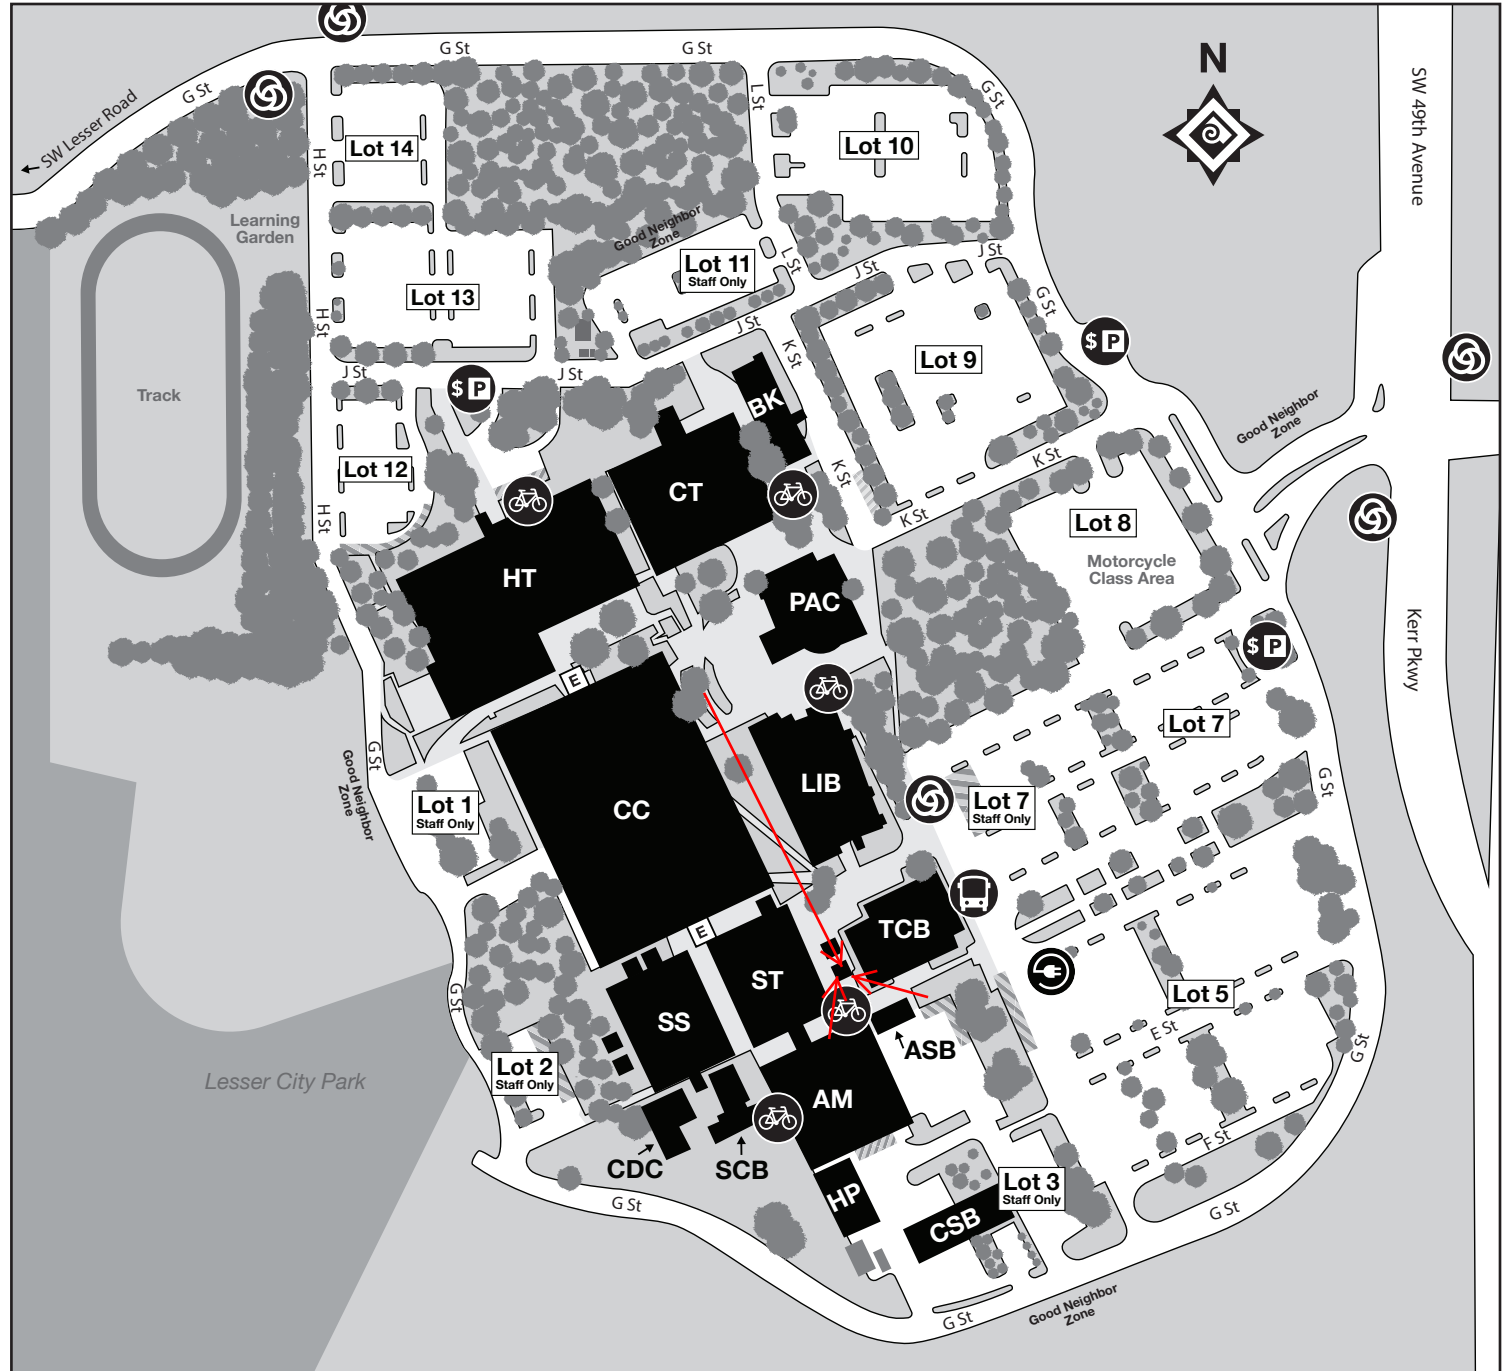

Sylvania Campus

Portland Community College
12000 SW 49th Ave
Portland, OR 97219

pcc.edu/sylvania

- Daily Parking Permit Stations
- Bicycle Parking
- PCC Shuttle Stop
- Electric Charging Station
- TriMet Stop
- Accessible Parking
- Elevator (outdoor access)

Buildings

- AM Automotive & Metals Bldg
- ASB Automotive Storage Bldg
- BK Bookstore
- CC Amo De Bernardis College Center
- CDC Childcare Development Center
- CSB College Service Building
- CT Communications Technology Bldg
- HP Heat Plant
- HT Health Technology Bldg
- LIB Library
- PAC Performing Arts Center
- SCB South Classroom Bldg
- SS Social Science Bldg
- ST Science & Technology Bldg
- TCB Technology Classroom Bldg

Public Safety (CSB Room 320)
Emergency 911 or 971-722-4444
Non-Emergency 971-722-4902

For detailed building and parking lot information, visit pcc.edu/map.