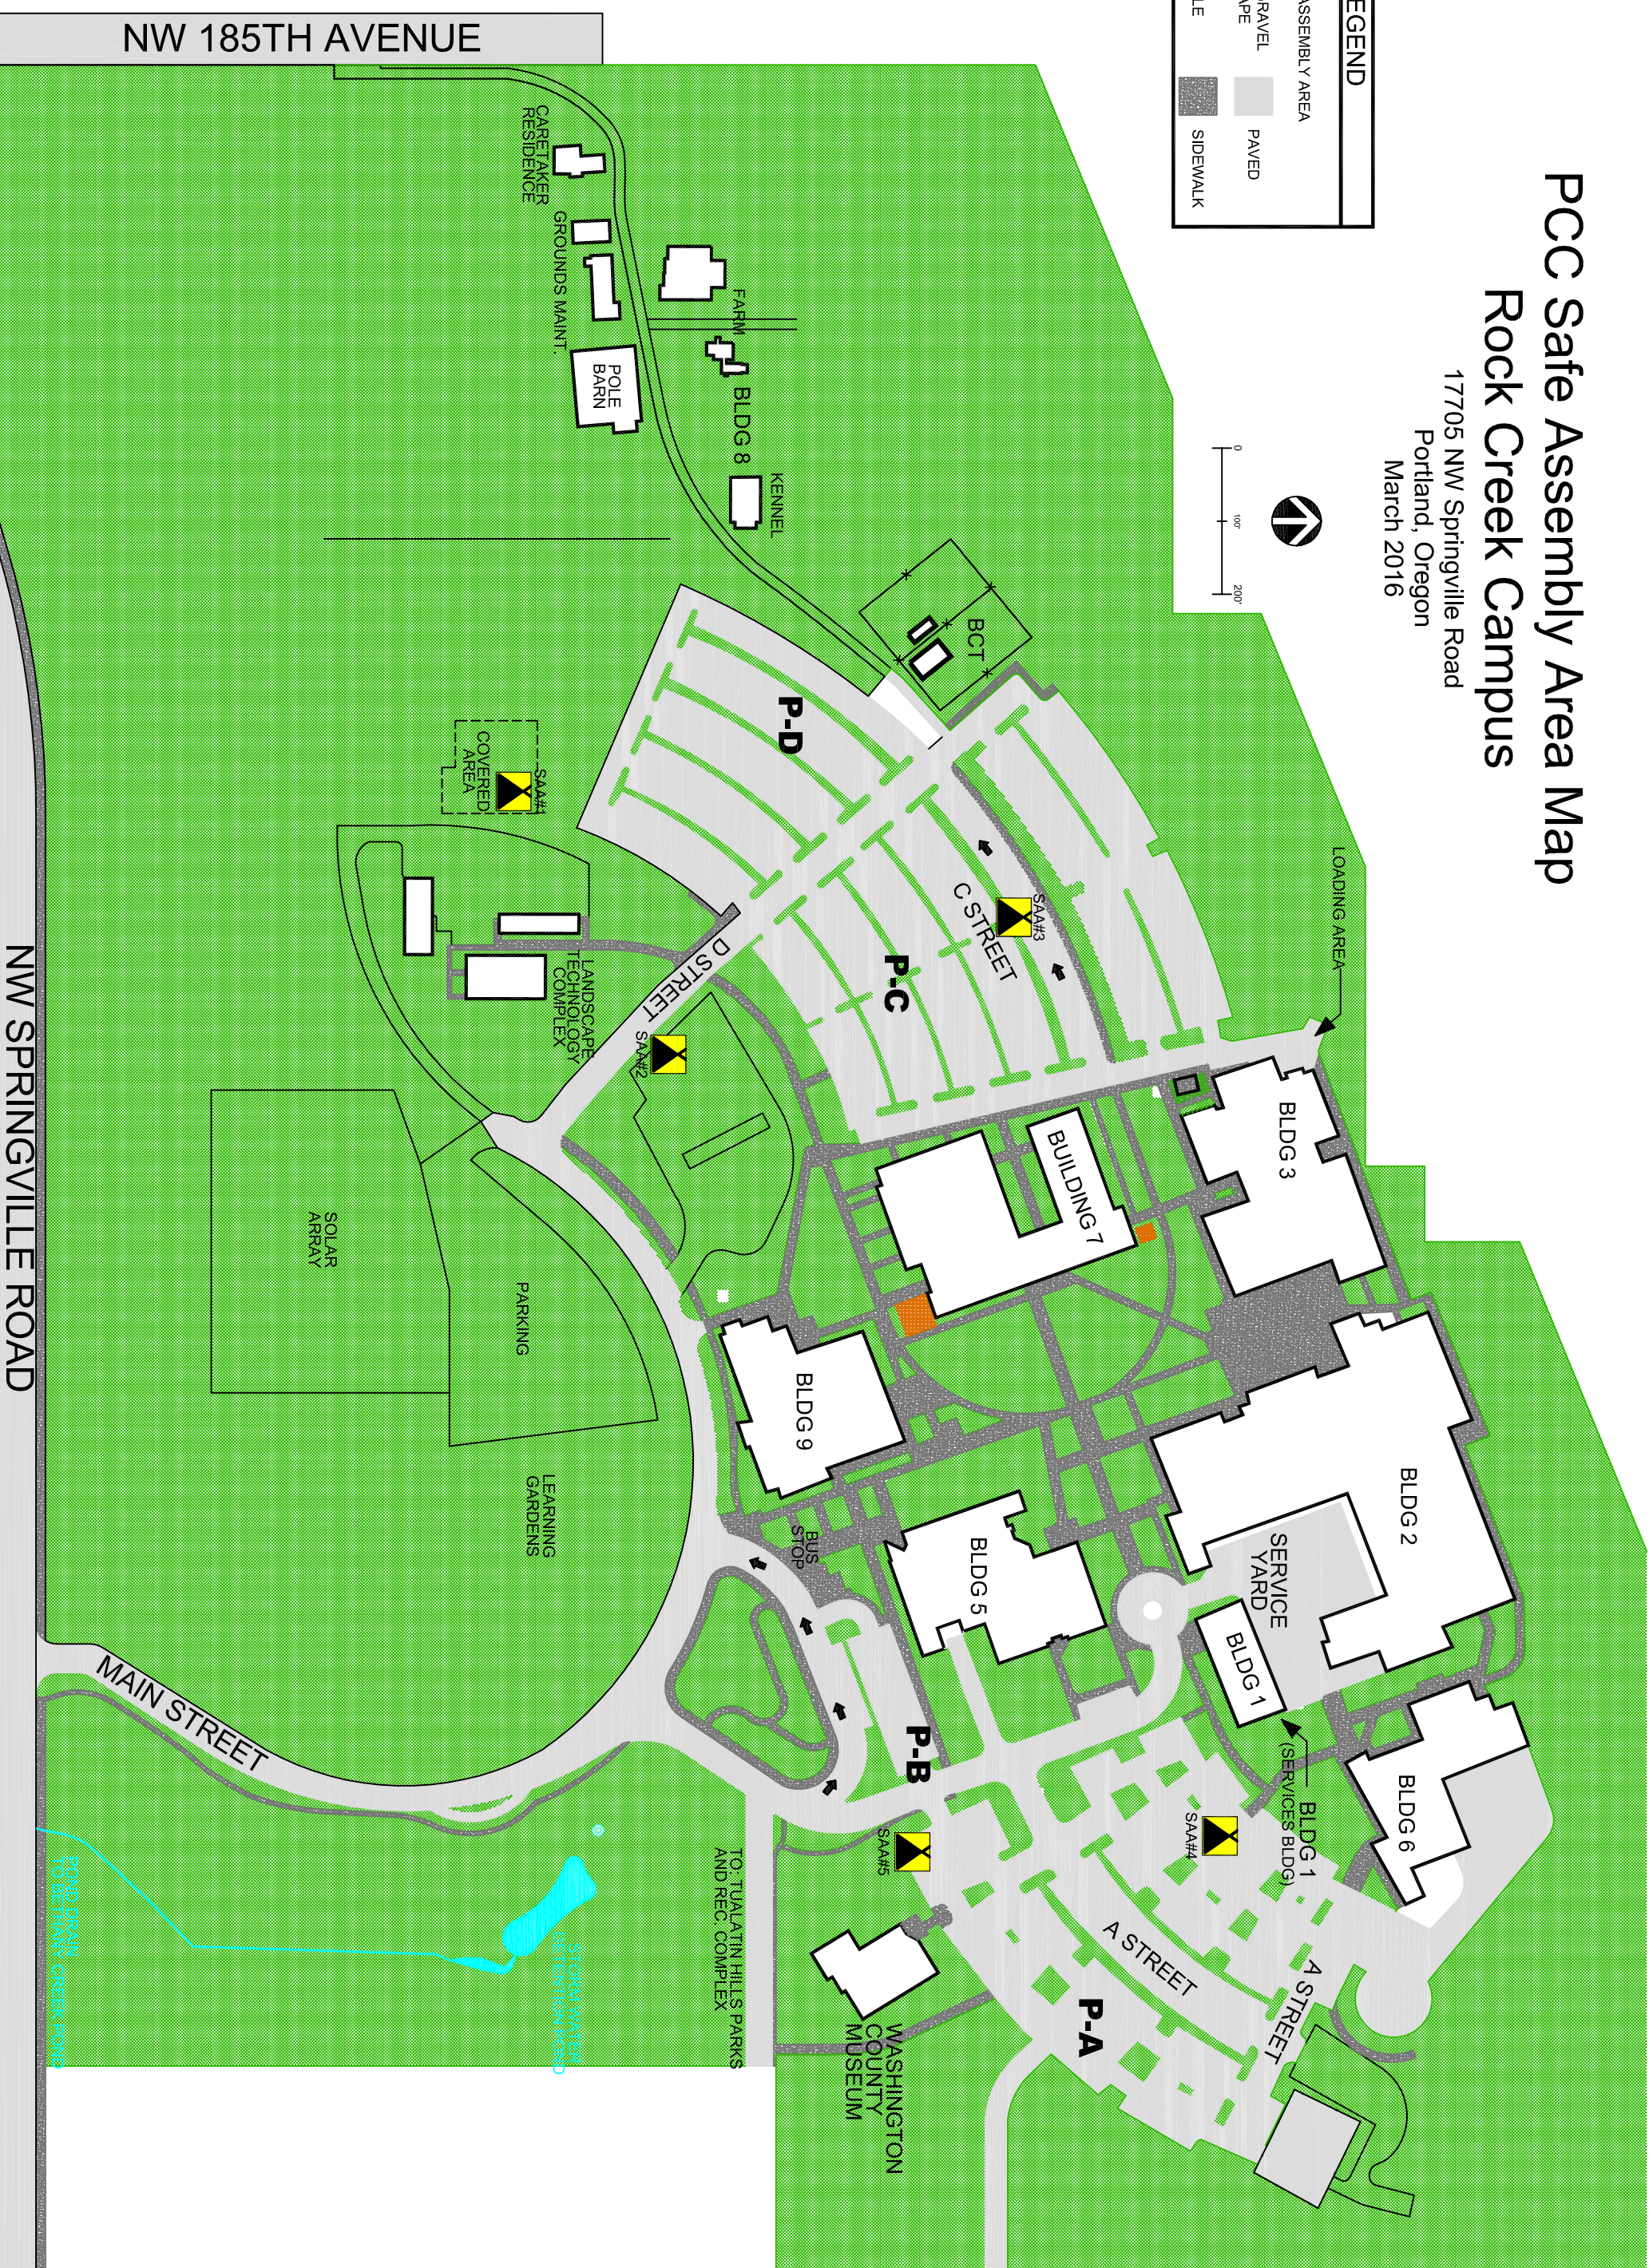

PCC Safe Assembly Area Map

Rock Creek Campus

17705 NW Springville Road
 Portland, Oregon
 March 2016

LEGEND	
	SAFE ASSEMBLY AREA
	GRASS/GRAVEL LANDSCAPE
	BIO-SWALE
	PAVED
	SIDEWALK

NW SPRINGVILLE ROAD

NW 185TH AVENUE

TO TUALATIN HILLS PARKS AND REC. COMPLEX

TO WASHINGTON COUNTY MUSEUM