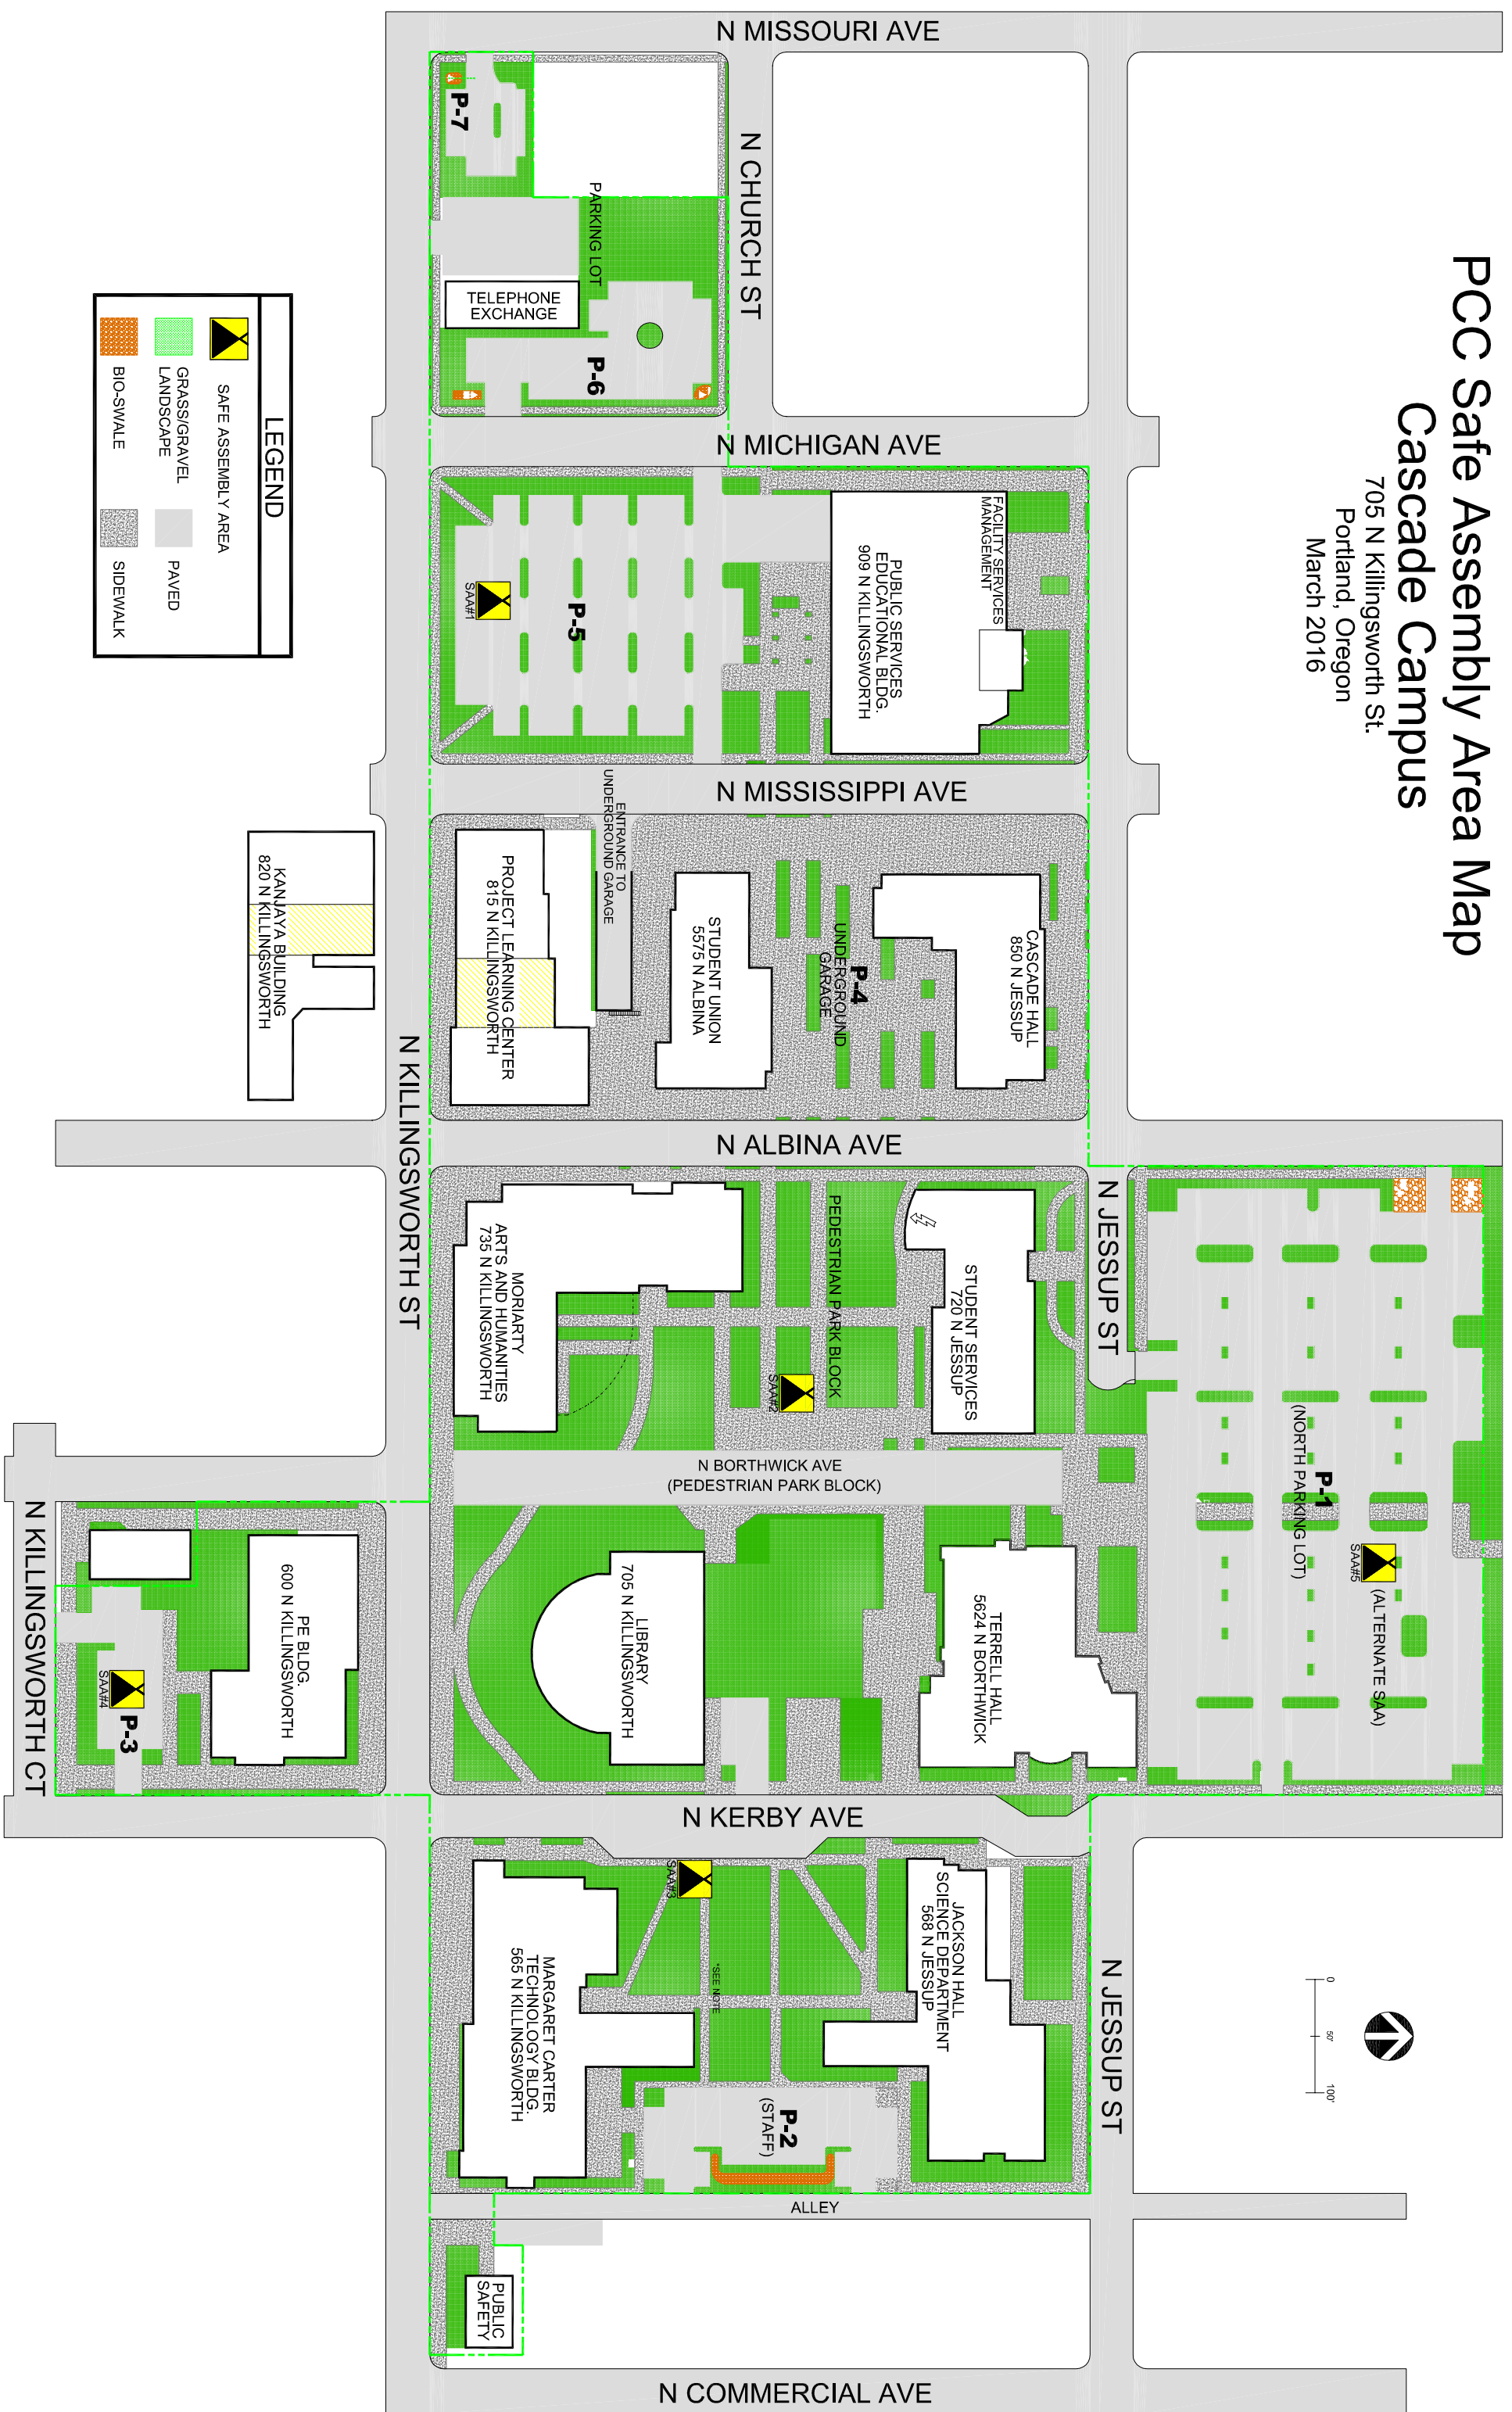

# PCC Safe Assembly Area Map

## Cascade Campus

705 N Killingsworth St.  
Portland, Oregon  
March 2016

LEGEND	
	SAFE ASSEMBLY AREA
	GRASS/GRAVEL LANDSCAPE
	BIO-SWALE
	PAVED
	SIDEWALK