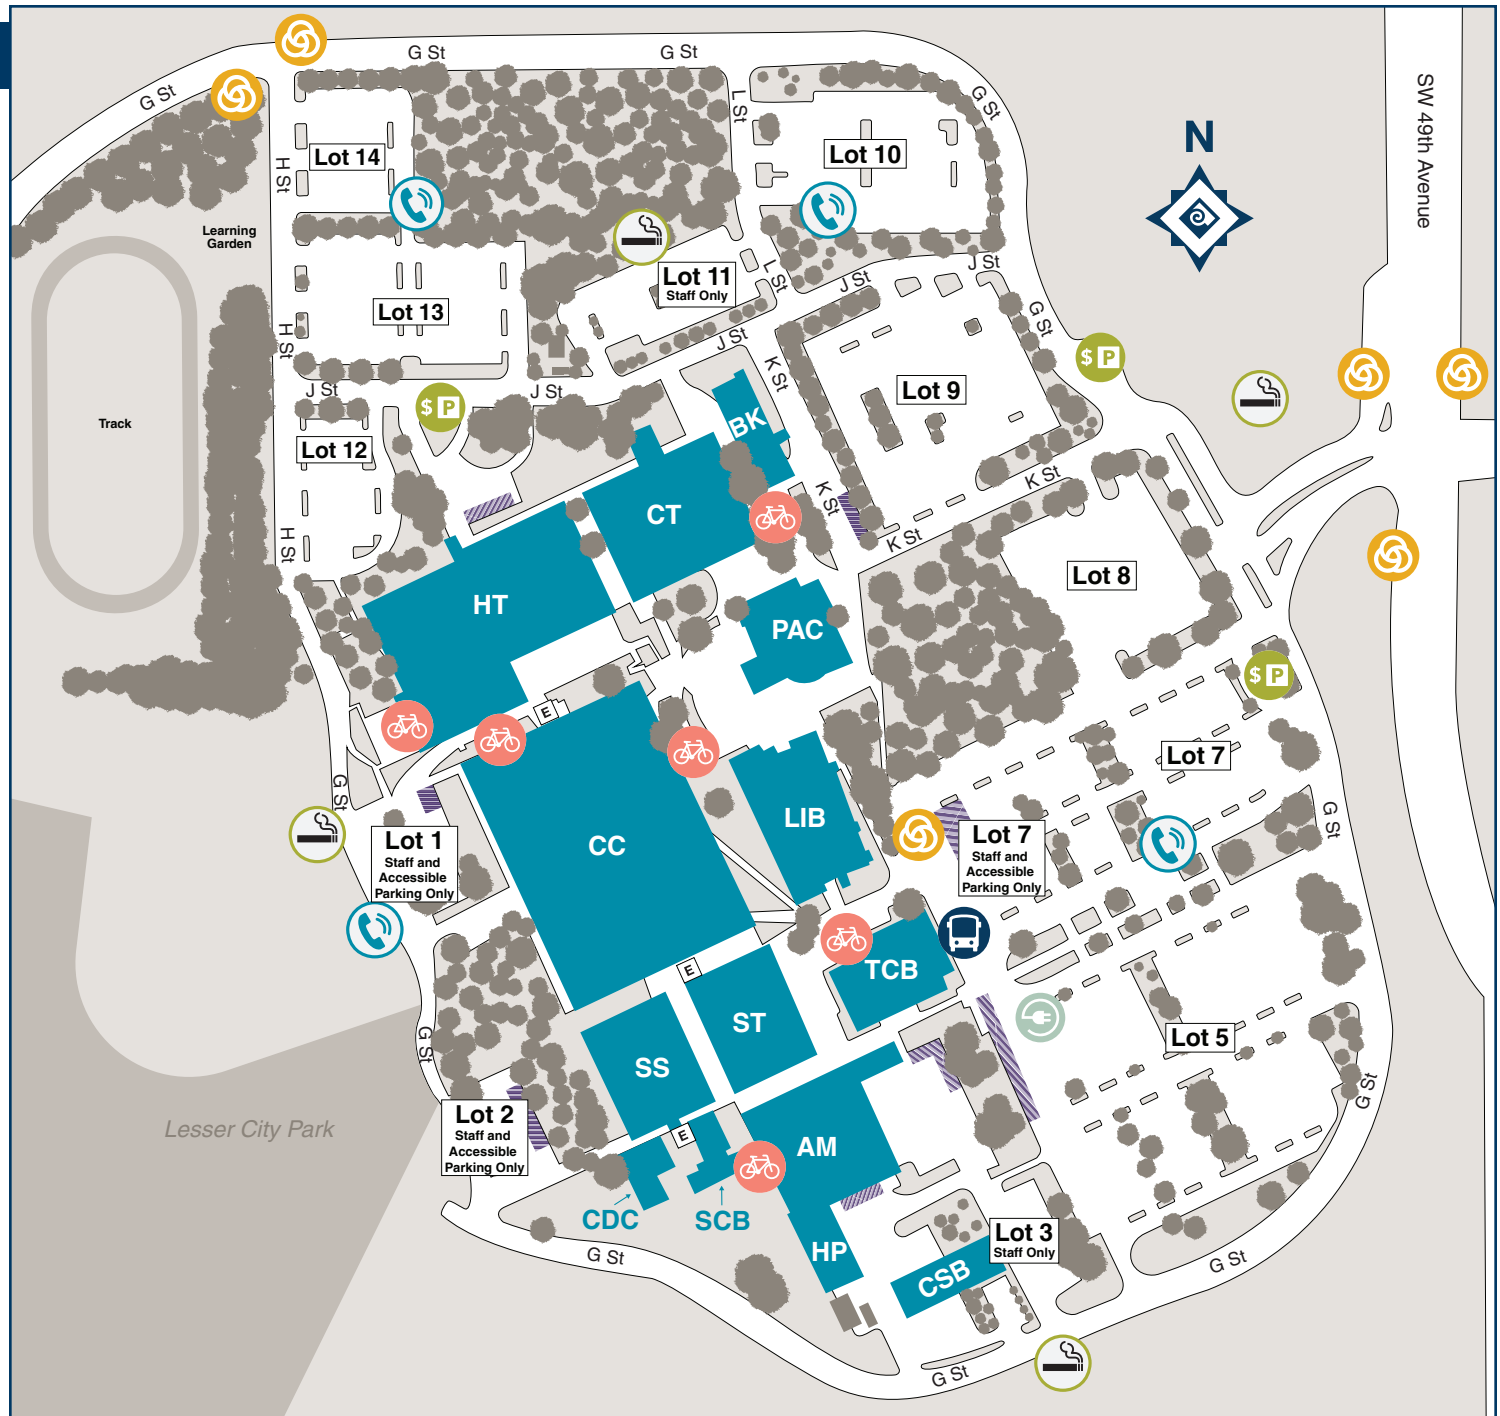

Sylvania Campus

12000 SW 49th Ave
Portland, OR 97219
pcc.edu/sylvania

BUILDINGS

- AM** Automotive & Metals Bldg
- BK** Bookstore
- CC** Amo De Bernardis College Center
- CDC** Child Development Center
- CSB** College Service Building
- CT** Communications Technology Bldg
- HP** Heat Plant
- HT** Health Technology Bldg
- LIB** Library
- PAC** Performing Arts Center
- SCB** South Classroom Bldg
- SS** Social Science Bldg
- ST** Science & Technology Bldg
- TCB** Technology Classroom Bldg

MAP ICONS

-  TriMet Stop
-  PCC Shuttle Stop
-  Daily Parking Permit Stations
-  Blue Light Emergency Phone
-  Electric Charging Station
-  Bicycle Parking
-  Designated Smoking Area
-  Elevator (Outdoor Access)
-  Accessible Parking

For detailed building and parking lot information, visit pcc.edu/map.

Public Safety (CSB, Room 320)
Emergency 911 or 971-722-4444 | Non-Emergency 971-722-4902