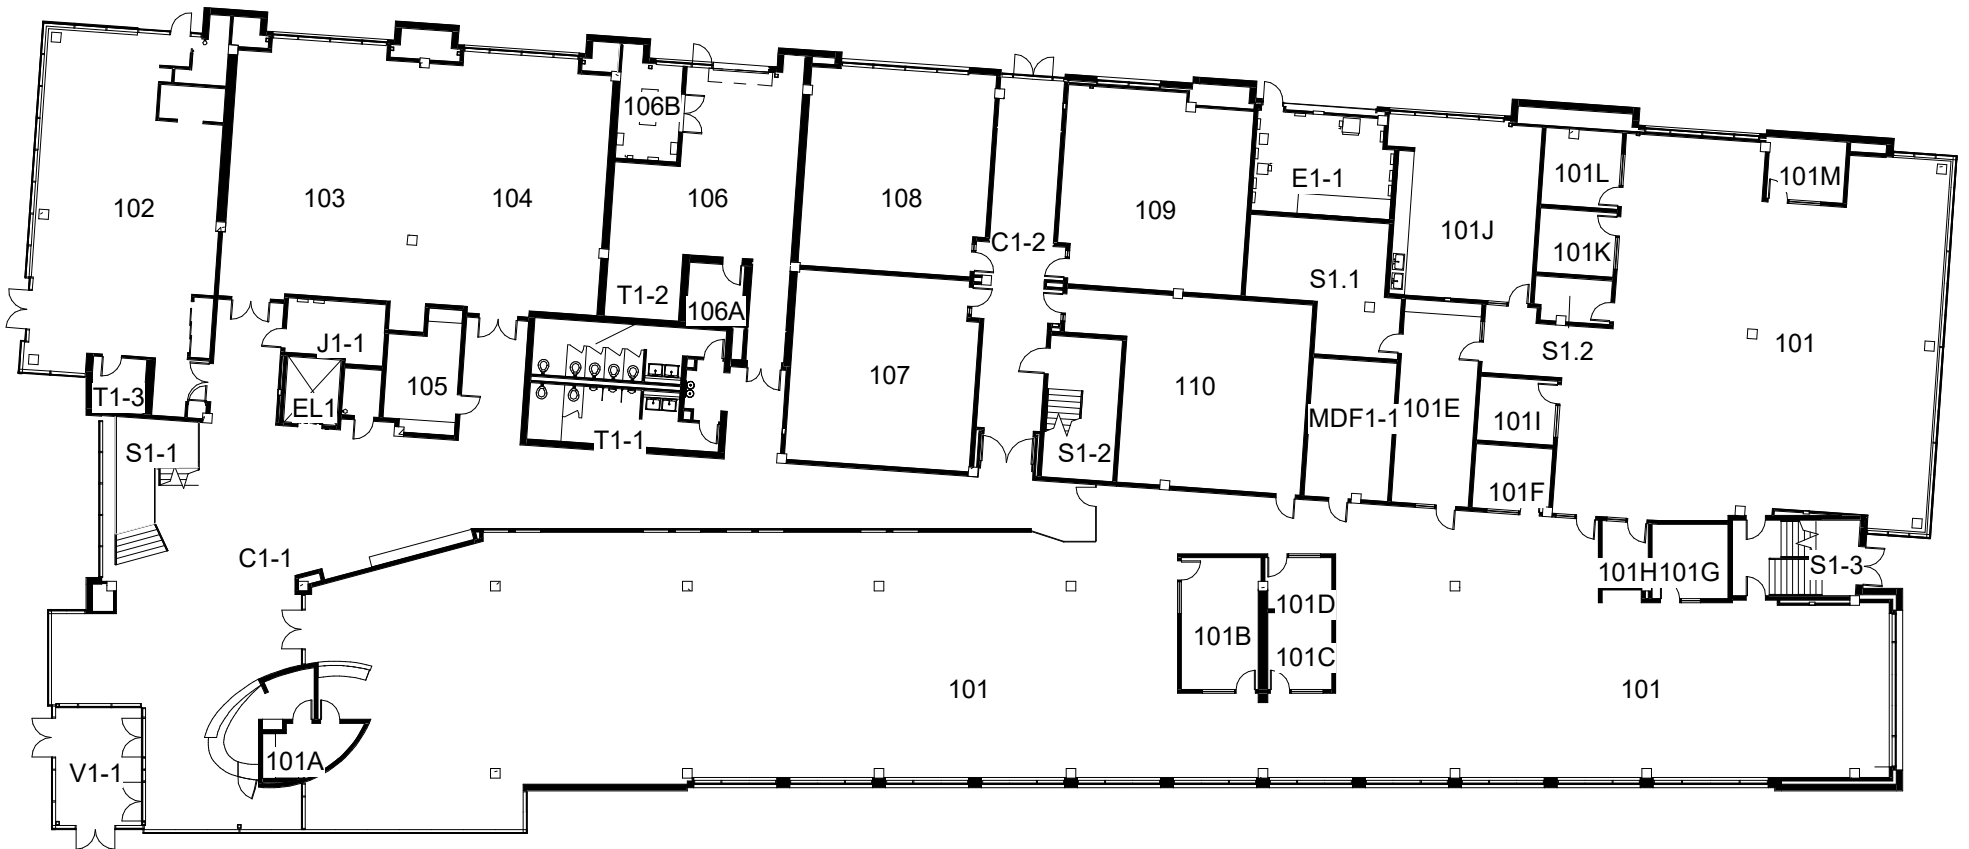

PORTLAND COMMUNITY COLLEGE

Willow Creek Center

241 SW Edgeway Drive
Beaverton, OR 97006

Room Locator

WILLOW CREEK
FIRST LEVEL
RVT WC-1X 3/23

WC

**WILLOW CREEK
SECOND LEVEL
RVT WC-2X 3/23**

WC