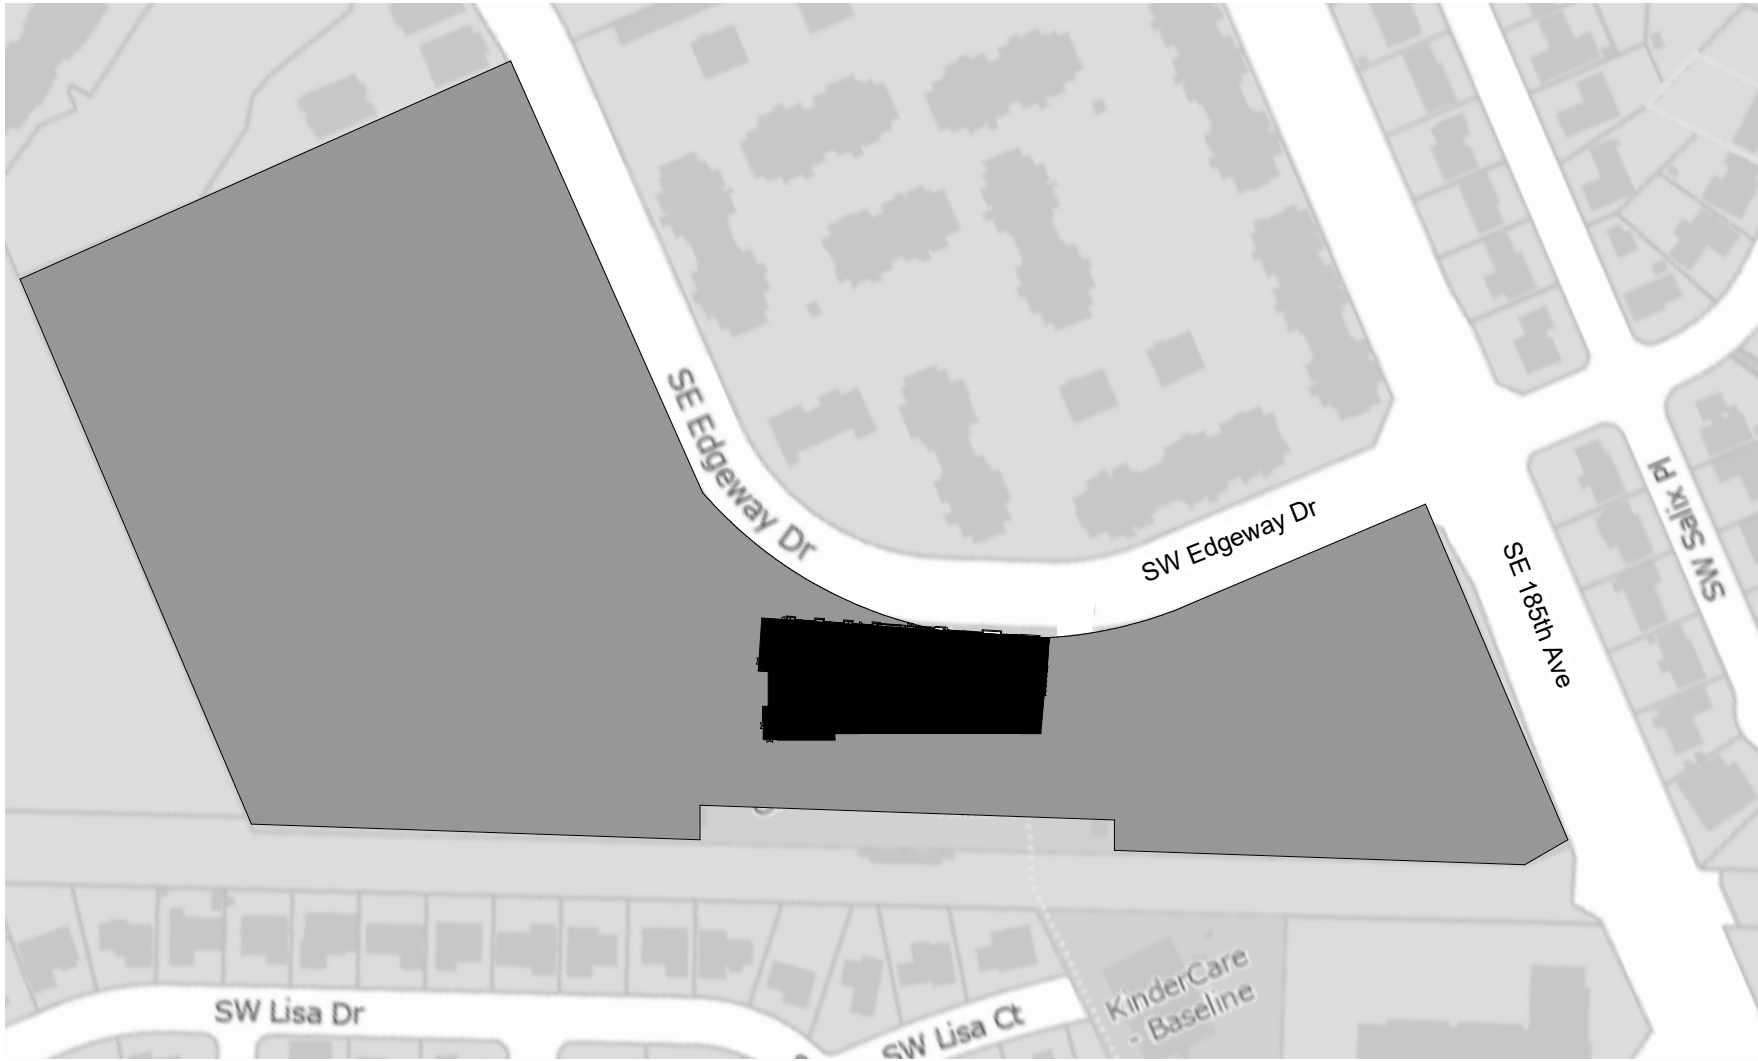

PORTLAND COMMUNITY COLLEGE

Willow Creek Center

241 SW Edgeway Drive
Beaverton, OR 97006

Room Locator

WILLOW CREEK
FIRST LEVEL
RVT WC-1X 3/23

WC

**WILLOW CREEK
SECOND LEVEL
RVT WC-2X 3/23**

WC