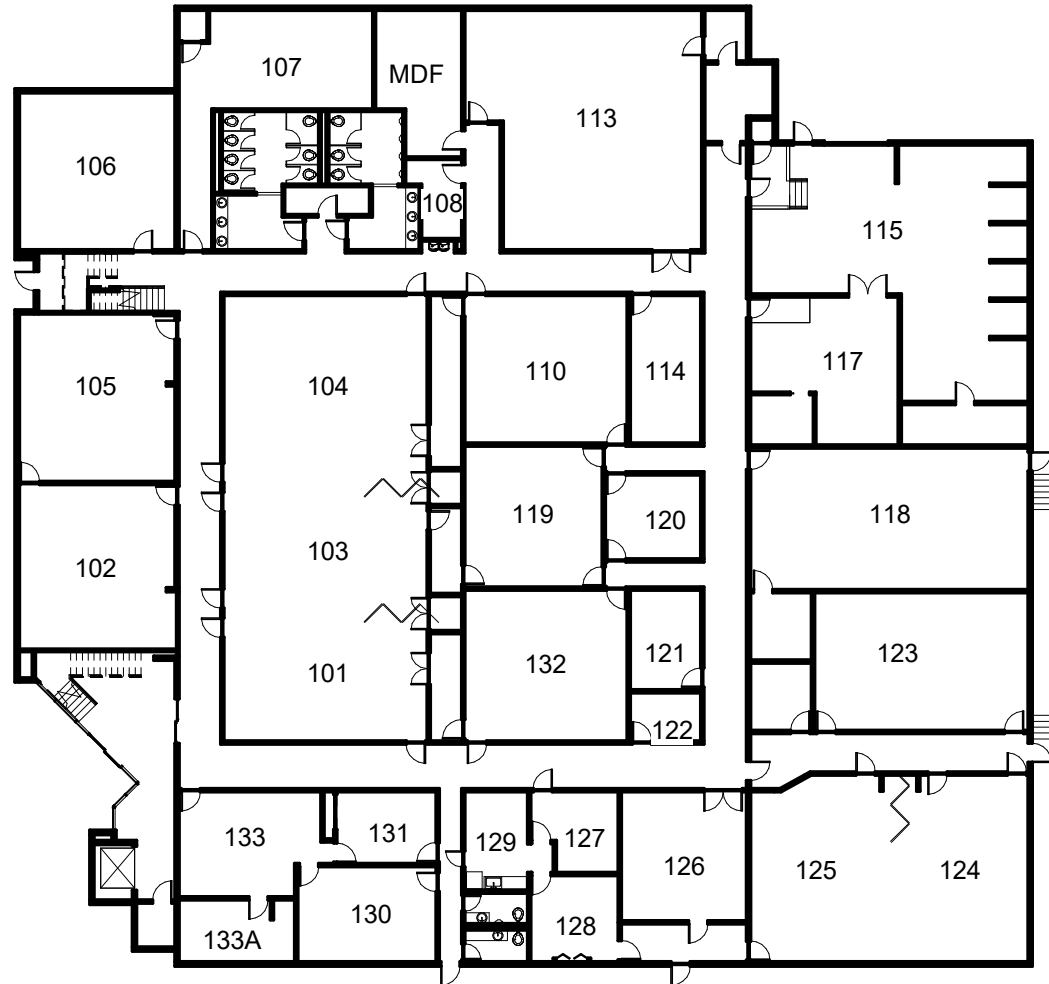

PORTLAND COMMUNITY COLLEGE

Portland Metropolitan Workforce Training Center

5600 NE 42nd

Portland, OR 97218

Room Locator

NE 42nd Ave

NE Killingsworth St

BUILDING 1
SECOND LEVEL
RVT PM1-2X 3/23

PMWTC

BUILDING 2
FIRST LEVEL
RVT PM2-1X 3/23

PMWTC

BUILDING 2
SECOND LEVEL
RVT PM2-2X 3/23

PMWTC