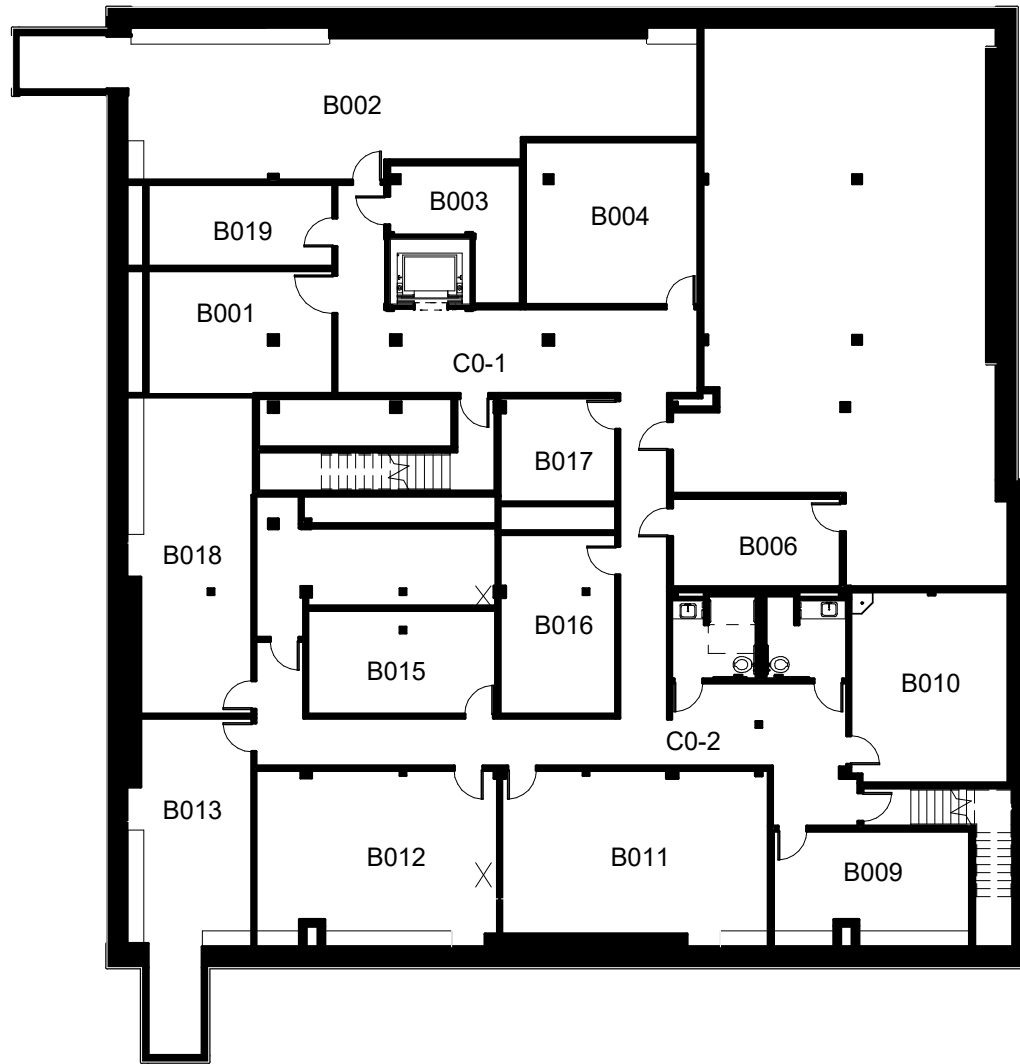

# **Room Locator**

SW Morrison St.

SW 1st Ave

SW Yamnill St.

SW 2nd Ave

**DOWNTOWN CENTER**  
**SECOND LEVEL**  
RVT DC-2X 2/23

**DC**

**DOWNTOWN CENTER**  
**THIRD LEVEL**  
RVT DC-3X 2/23

**DC**

**DOWNTOWN CENTER**  
**FOURTH LEVEL**  
RVT DC-4X 2/23

**DC**