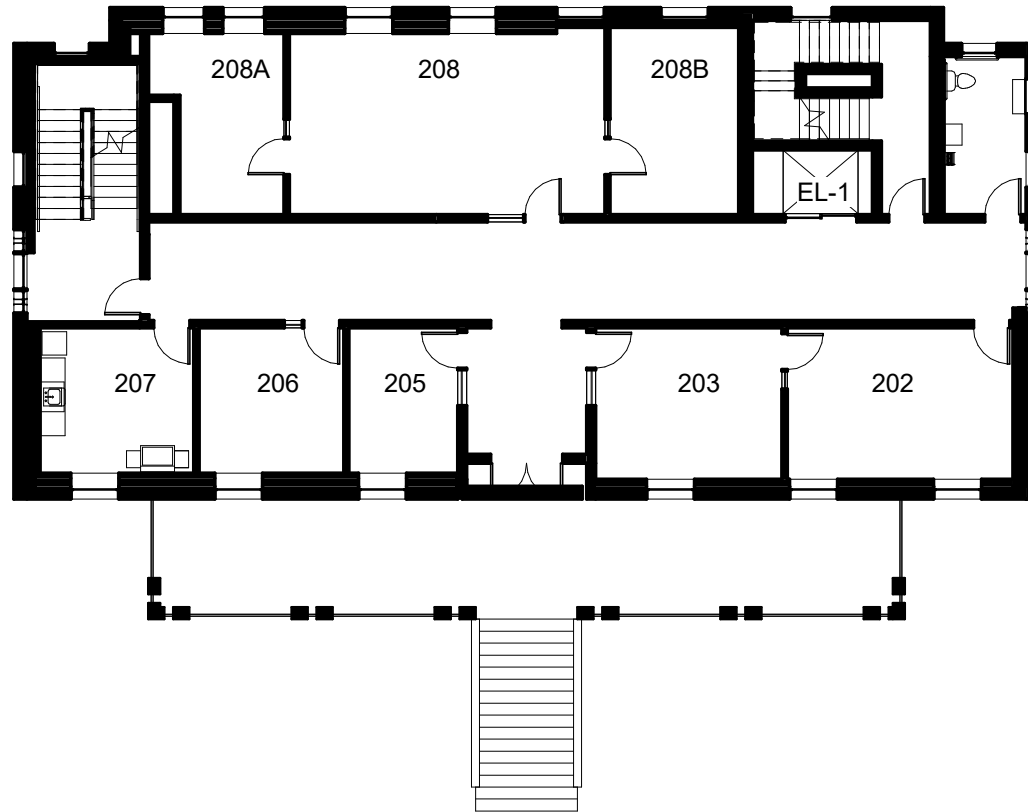

PORTLAND COMMUNITY COLLEGE

Southeast Campus

Southeast Campus

2305 SE 82nd, Portland, OR 97216

Room Locator

Southeast Campus 2305 SE 82nd Avenue Portland, OR

- ADM Southeast Administration Hall
- CHAX Community Hall Annex
- LIBR Library
- TABOR Mt. Tabor Hall
- SCOTT Mt. Scott Hall
- SCOM Student Commons

SOUTHEAST ADMINISTRATION HALL
FIRST LEVEL
RVT ADM-1X 2/23

ADM

SOUTHEAST ADMINISTRATION HALL
SECOND LEVEL
RVT ADM-2X 2/23

ADM

SOUTHEAST ADMINISTRATION HALL
THIRD LEVEL
RVT ADM-3X 2/23

ADM

SOUTHEAST ADMINISTRATION HALL
FOURTH LEVEL
RVT ADM-4X 2/23