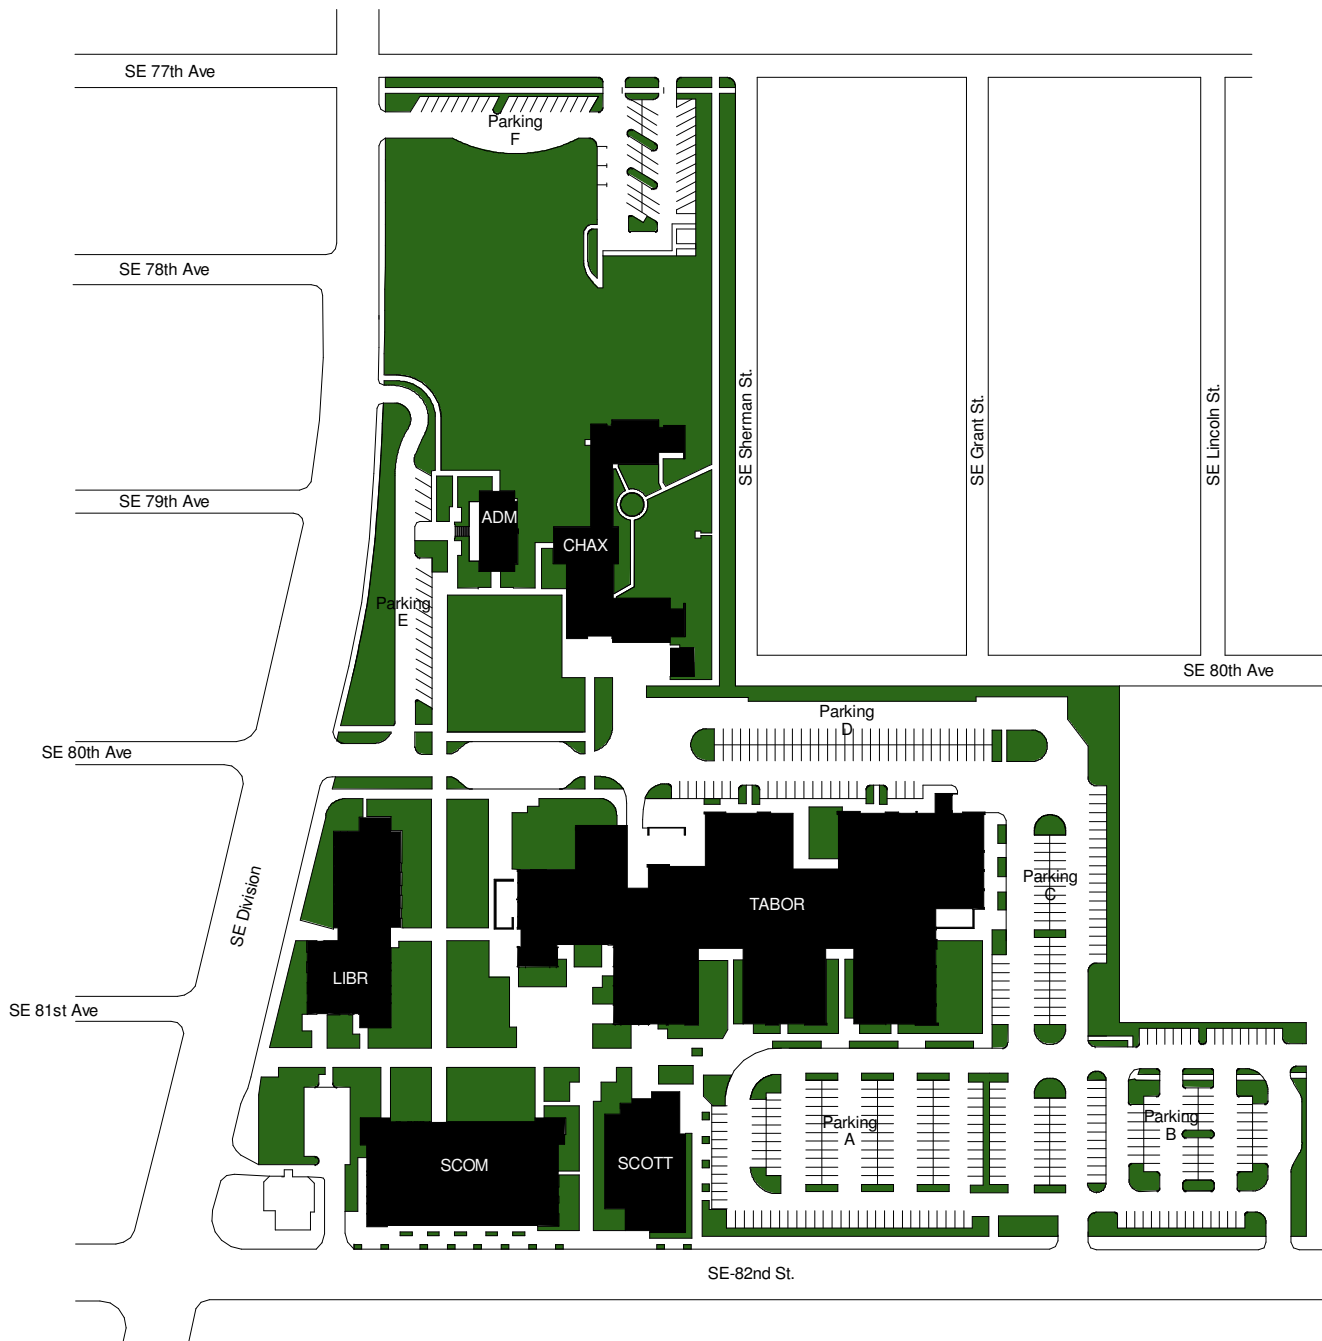

PORTLAND COMMUNITY COLLEGE

Southeast Campus

Southeast Campus

2305 SE 82nd, Portland, OR 97216

Room Locator

Southeast Campus 2305 SE 82nd Avenue Portland, OR

- ADM Southeast Administration Hall
- CHAX Community Hall Annex
- LIBR Library
- TABOR Mt. Tabor Hall
- SCOTT Mt. Scott Hall
- SCOM Student Commons

SOUTHEAST ADMINISTRATION HALL
FIRST LEVEL
RVT ADM-1X 2/23

ADM

SOUTHEAST ADMINISTRATION HALL
SECOND LEVEL
RVT ADM-2X 2/23

ADM

SOUTHEAST ADMINISTRATION HALL
THIRD LEVEL
RVT ADM-3X 2/23

ADM

SOUTHEAST ADMINISTRATION HALL
FOURTH LEVEL
RVT ADM-4X 2/23

ADM

SOUTHEAST COMMUNITY HALL ANNEX
FIRST LEVEL
RVT CHAX-1X 2/23

CHAX

LIBRARY
SECOND LEVEL
RVT LIBR-2X 2/23

LIBR

LIBRARY
THIRD LEVEL
RVT LIBR-3X 2/23

LIBR

**MOUNT SCOTT HALL
SECOND LEVEL
RVT MSH-2X 2/23**

MSH

MOUNT TABOR HALL
FIRST LEVEL
RVT MTH-1X 2/23

MTH

STUDENT CENTER
FIRST LEVEL
RVT SC-1X 2/23

SC

STUDENT CENTER
SECOND LEVEL
RVT SC-2X 2/23

SC

STUDENT CENTER
THIRD LEVEL
RVT SC-3X 2/23