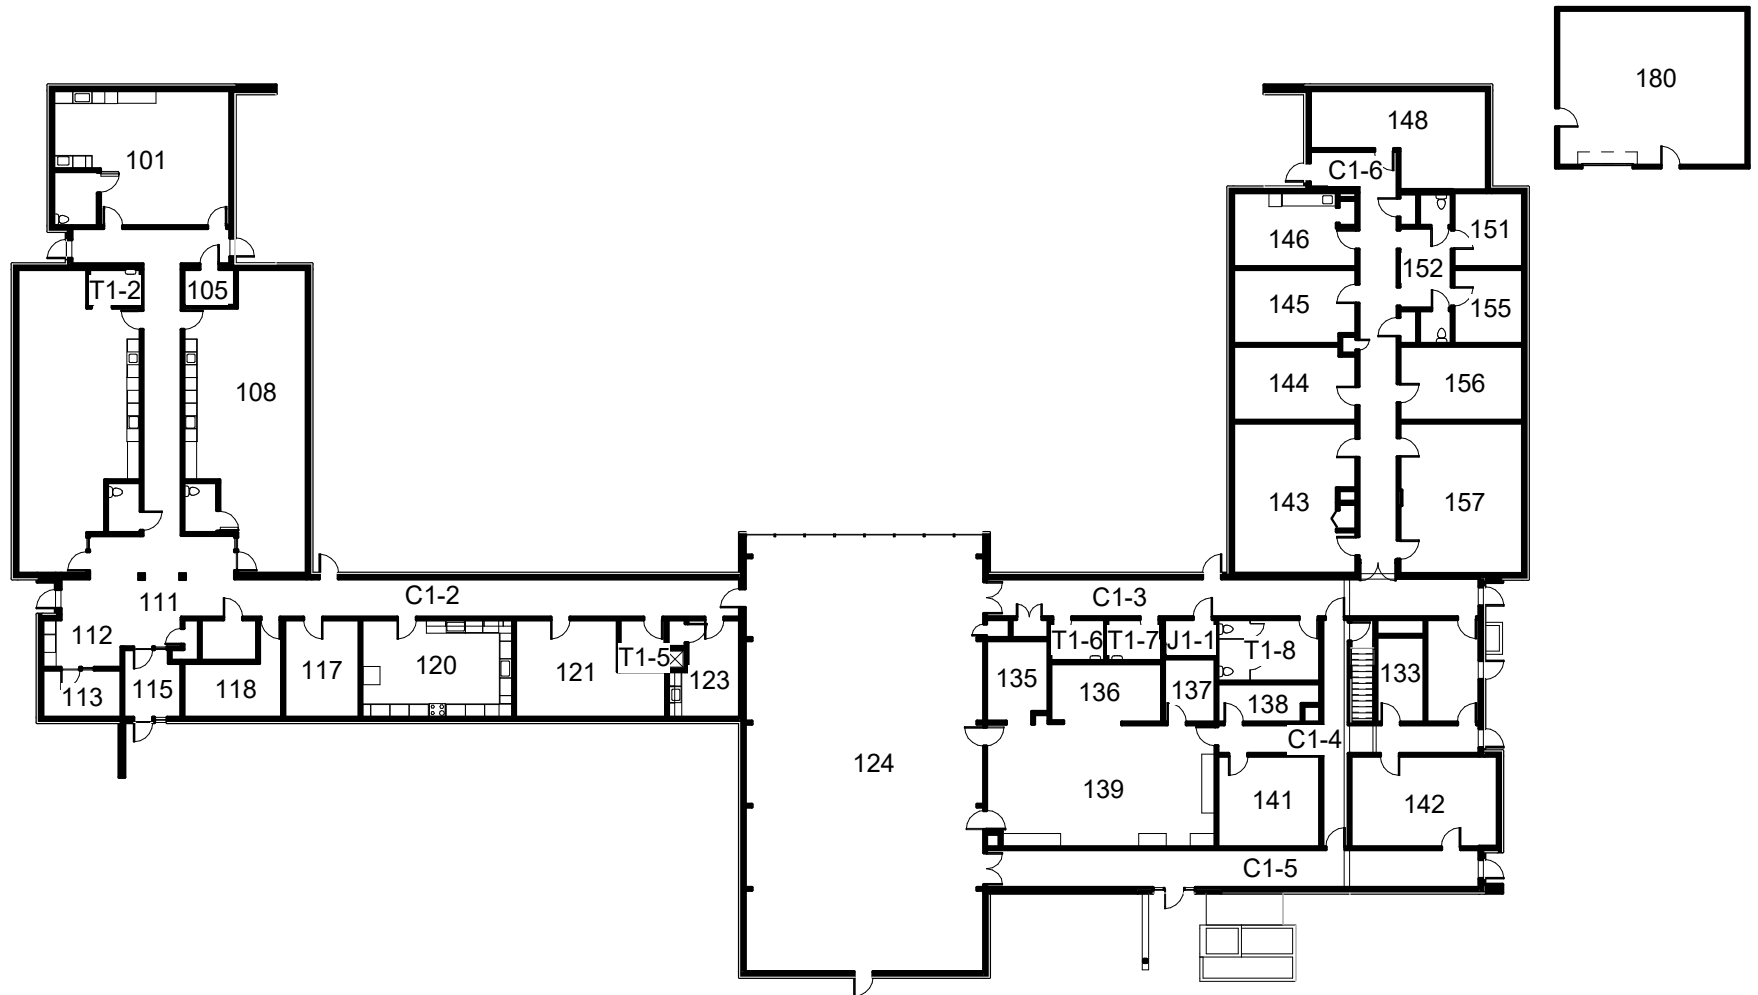

PORTLAND COMMUNITY COLLEGE

Southeast Campus

Southeast Campus

2305 SE 82nd, Portland, OR 97216

Room Locator

Southeast Campus 2305 SE 82nd Avenue Portland, OR

- ADM Southeast Administration Hall
- CHAX Community Hall Annex
- LIBR Library
- TABOR Mt. Tabor Hall
- SCOTT Mt. Scott Hall
- SCOM Student Commons

SOUTHEAST ADMINISTRATION HALL
FIRST LEVEL
RVT ADM-1X 2/23

ADM

SOUTHEAST ADMINISTRATION HALL
SECOND LEVEL
RVT ADM-2X 2/23

ADM

SOUTHEAST ADMINISTRATION HALL
THIRD LEVEL
RVT ADM-3X 2/23

ADM

SOUTHEAST ADMINISTRATION HALL
FOURTH LEVEL
RVT ADM-4X 2/23

ADM

SOUTHEAST COMMUNITY HALL ANNEX
FIRST LEVEL
RVT CHAX-1X 2/23

CHAX

LIBRARY
SECOND LEVEL
RVT LIBR-2X 2/23

LIBR

LIBRARY
THIRD LEVEL
RVT LIBR-3X 2/23

LIBR

**MOUNT SCOTT HALL
SECOND LEVEL
RVT MSH-2X 2/23**