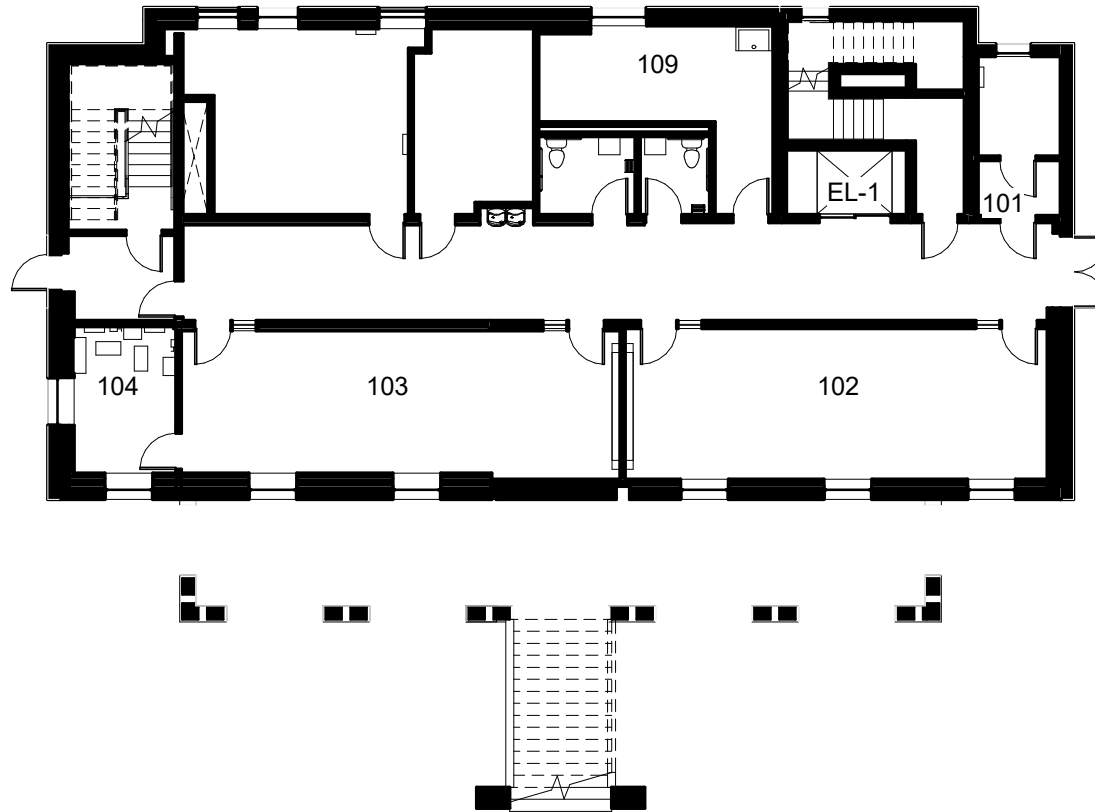

PORTLAND COMMUNITY COLLEGE

Southeast Campus

Southeast Campus

2305 SE 82nd, Portland, OR 97216

Room Locator

Southeast Campus 2305 SE 82nd Avenue Portland, OR

- ADM Southeast Administration Hall
- CHAX Community Hall Annex
- LIBR Library
- TABOR Mt. Tabor Hall
- SCOTT Mt. Scott Hall
- SCOM Student Commons

SOUTHEAST ADMINISTRATION HALL
FIRST LEVEL
RVT ADM-1X 2/23

ADM

SOUTHEAST ADMINISTRATION HALL
SECOND LEVEL
RVT ADM-2X 2/23

ADM

SOUTHEAST ADMINISTRATION HALL
THIRD LEVEL
RVT ADM-3X 2/23

ADM

SOUTHEAST ADMINISTRATION HALL
FOURTH LEVEL
RVT ADM-4X 2/23