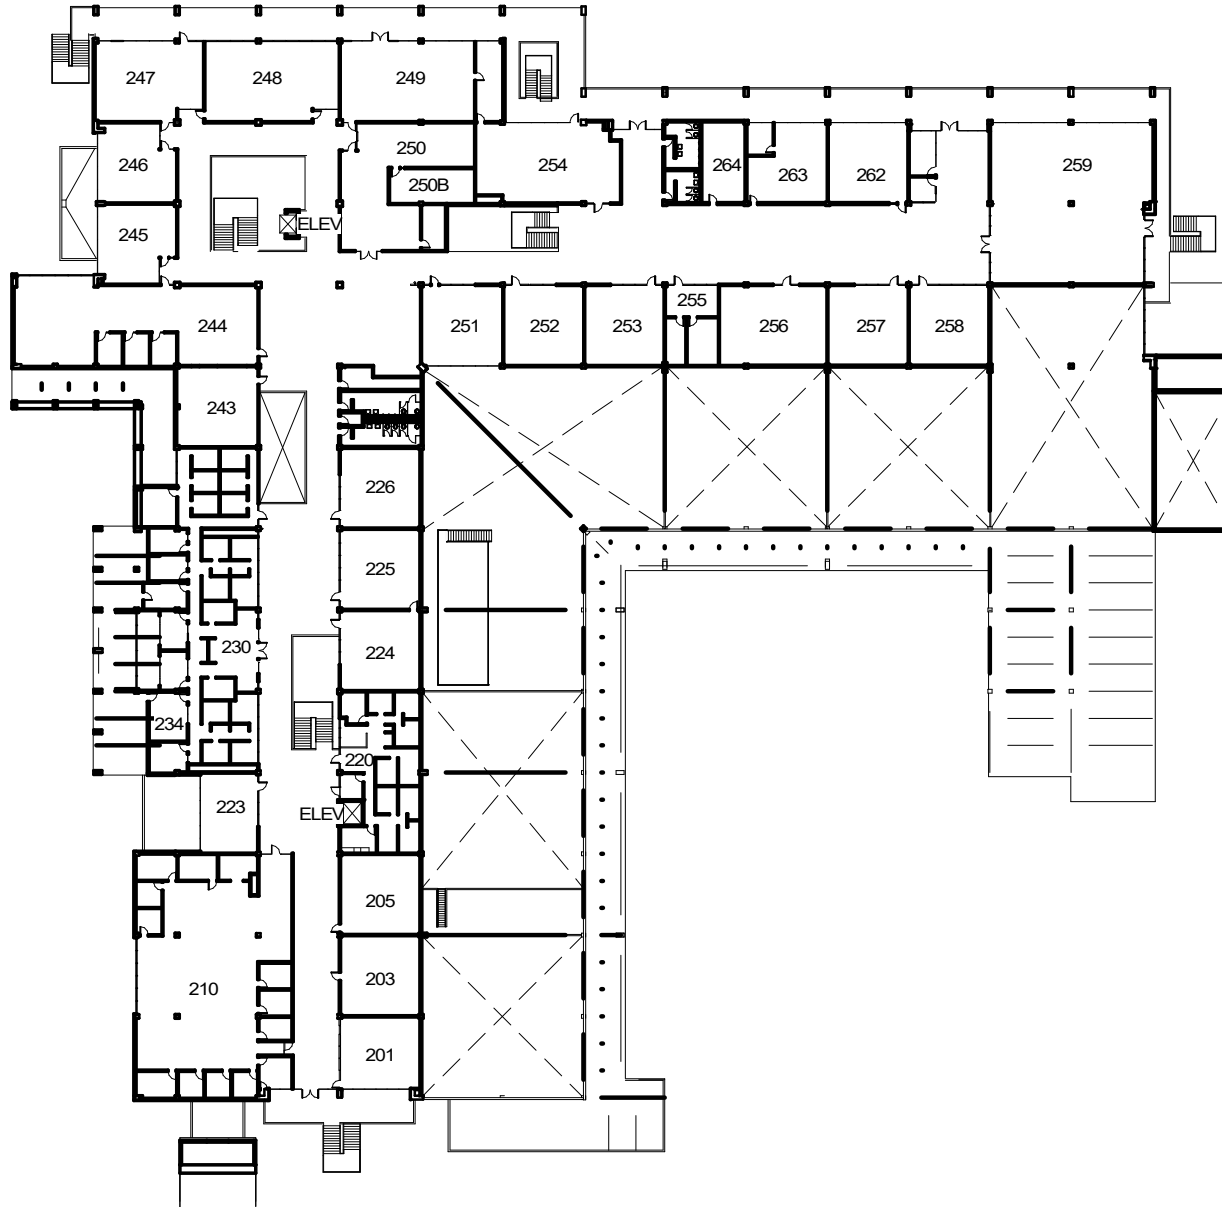

PORTLAND COMMUNITY COLLEGE

Rock Creek Campus

Rock Creek Campus
17705 NW Springville Rd.
Portland, OR 97229

Room Locator

Rock Creek Campus

17705 NW Springville Road

Portland, OR

B1	Building 1	B11	Kennel	PB	Pole Building
B2	Building 2	HB	Hay Barn	GHH	Greenhouse (Hoops)
B3	Building 3	GS	Grounds Shop	GH	Greenhouse
B4	Building 4	GSS	Gas Shed	FO	Five Oaks Museum (Washington County Museum)
B5	Building 5	CG	Caretakers Garage		
B6	Building 6	CD	Caretaker's Dwelling		
B7	Building 7	FS	Farm Shop		
CDC	Child Development Center	CLB	Cattle Lab Barn		
B9	Building 9	TB	Toilet Building		
B10	Dealer Service Technology Building				

Wireless Hotspot Location
 Safe Assembly Area
 All campus locations are Tobacco Free

BUILDING 8 CDC
FIRST LEVEL
RVT RC8-1X 2/23

RC 8 CDC

BUILDING 10
FIRST LEVEL
RVT RC10-1X 2/23

RC 10-DSTB

KENNEL