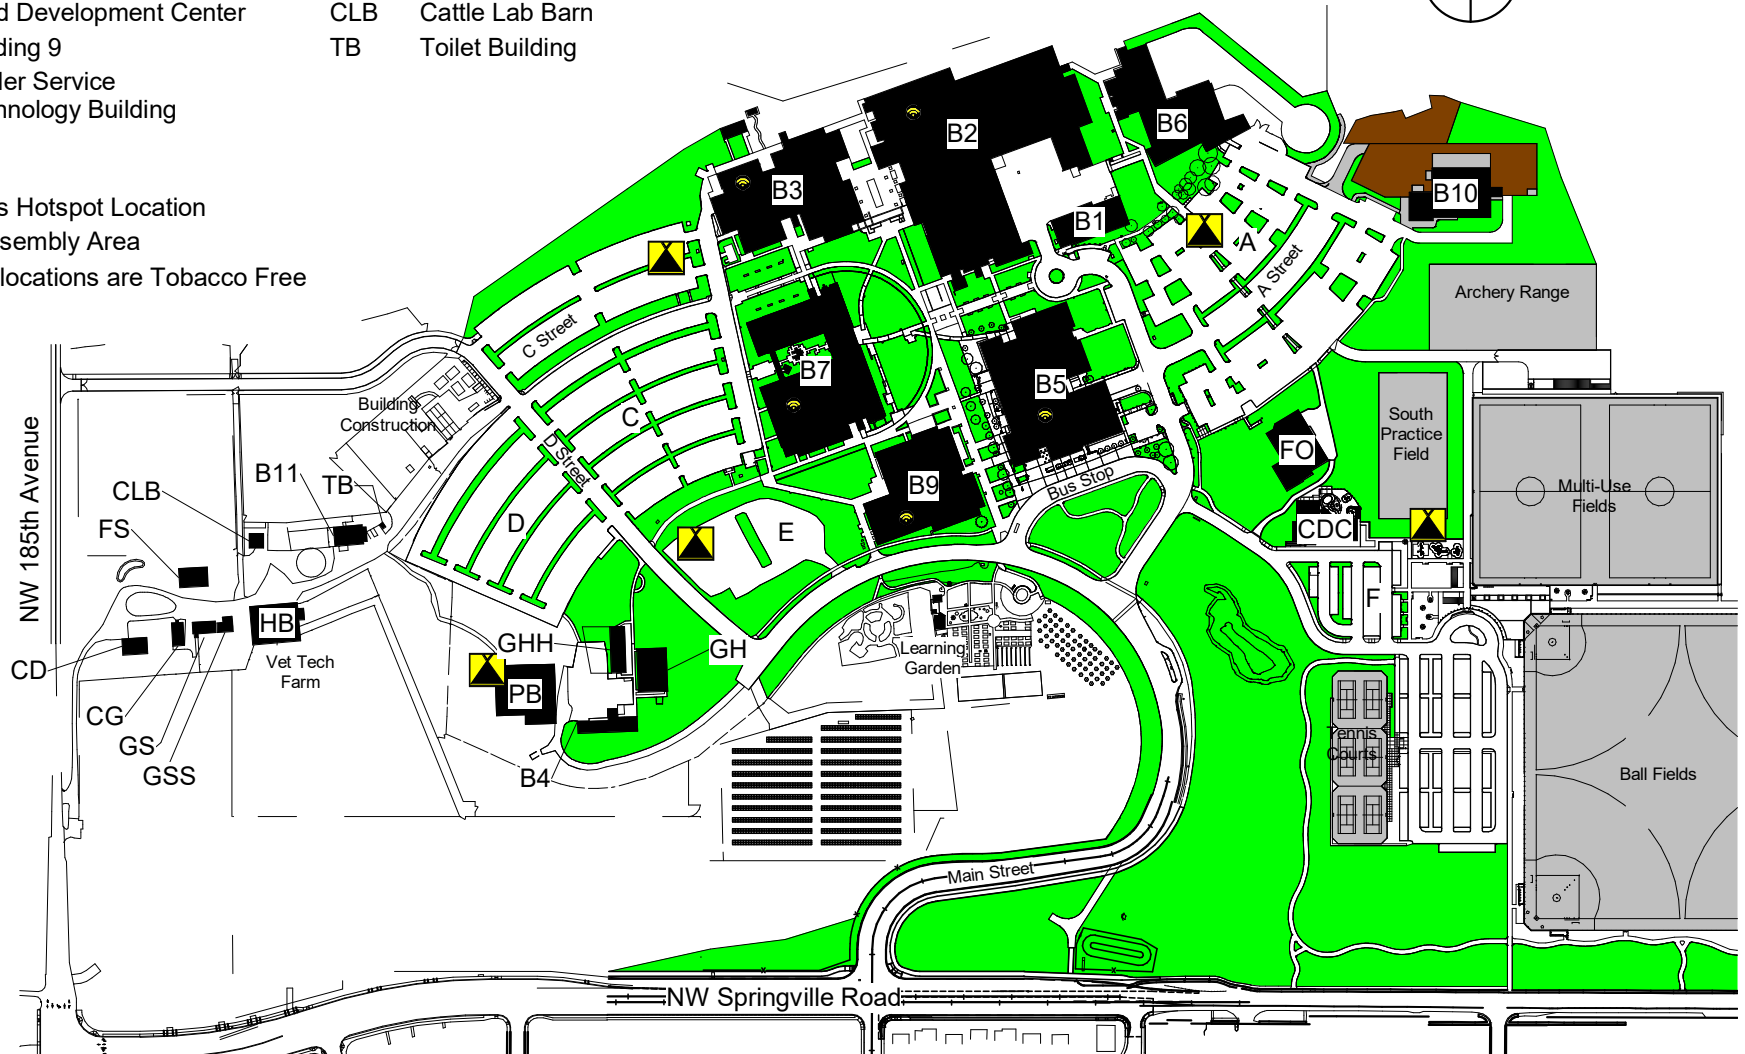

PORTLAND COMMUNITY COLLEGE

Rock Creek Campus

Rock Creek Campus
17705 NW Springville Rd.
Portland, OR 97229

Room Locator

Rock Creek Campus

17705 NW Springville Road

Portland, OR

B1	Building 1	B11	Kennel	PB	Pole Building
B2	Building 2	HB	Hay Barn	GHH	Greenhouse (Hoops)
B3	Building 3	GS	Grounds Shop	GH	Greenhouse
B4	Building 4	GSS	Gas Shed	FO	Five Oaks Museum (Washington County Museum)
B5	Building 5	CG	Caretakers Garage		
B6	Building 6	CD	Caretaker's Dwelling		
B7	Building 7	FS	Farm Shop		
CDC	Child Development Center	CLB	Cattle Lab Barn		
B9	Building 9	TB	Toilet Building		
B10	Dealer Service Technology Building				

Wireless Hotspot Location
 Safe Assembly Area
 All campus locations are Tobacco Free

BUILDING 8 CDC
FIRST LEVEL
RVT RC8-1X 2/23

RC 8 CDC

BUILDING 10
FIRST LEVEL
RVT RC10-1X 2/23

RC 10-DSTB

KENNEL