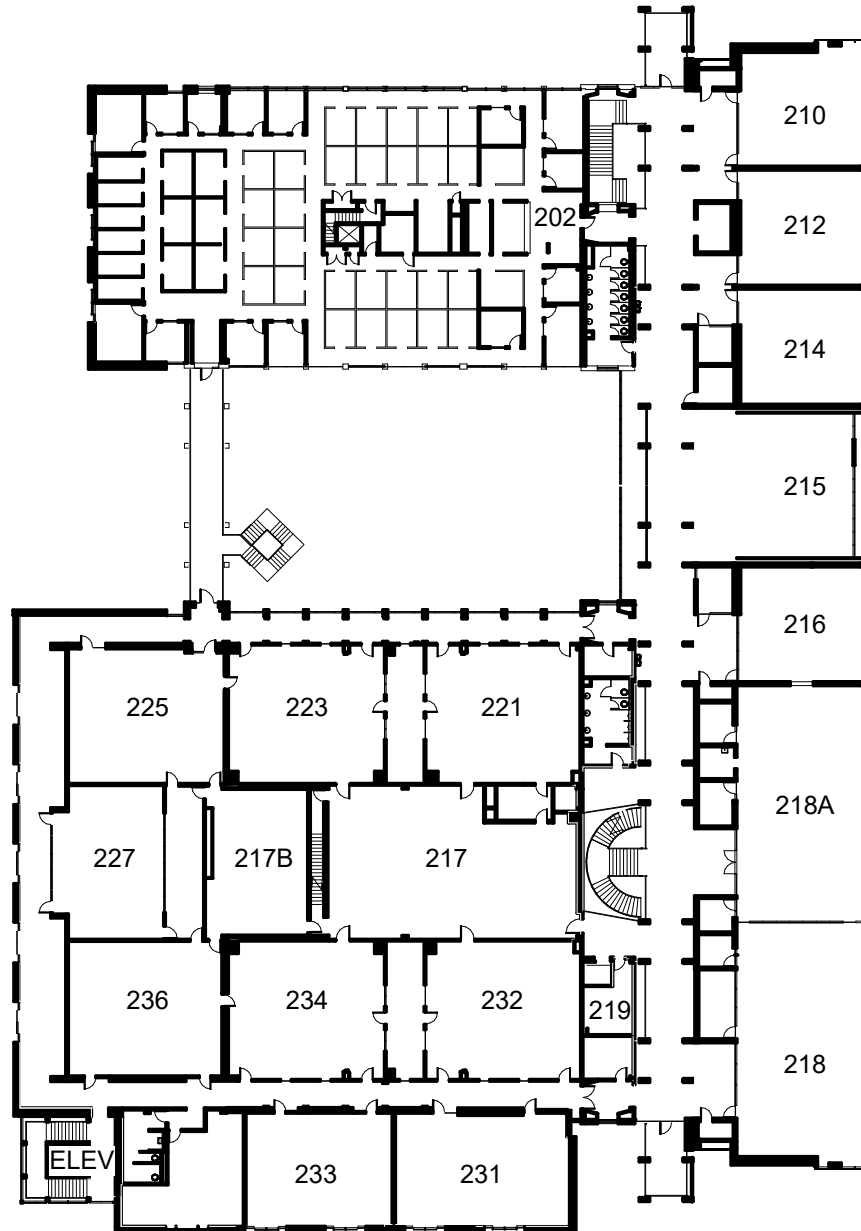

Wireless Hotspot Location
 Safe Assembly Area
 All campus locations are Tobacco Free

BUILDING 8 CDC
FIRST LEVEL
RVT RC8-1X 2/23

RC 8 CDC

BUILDING 10
FIRST LEVEL
RVT RC10-1X 2/23

RC 10-DSTB

KENNEL