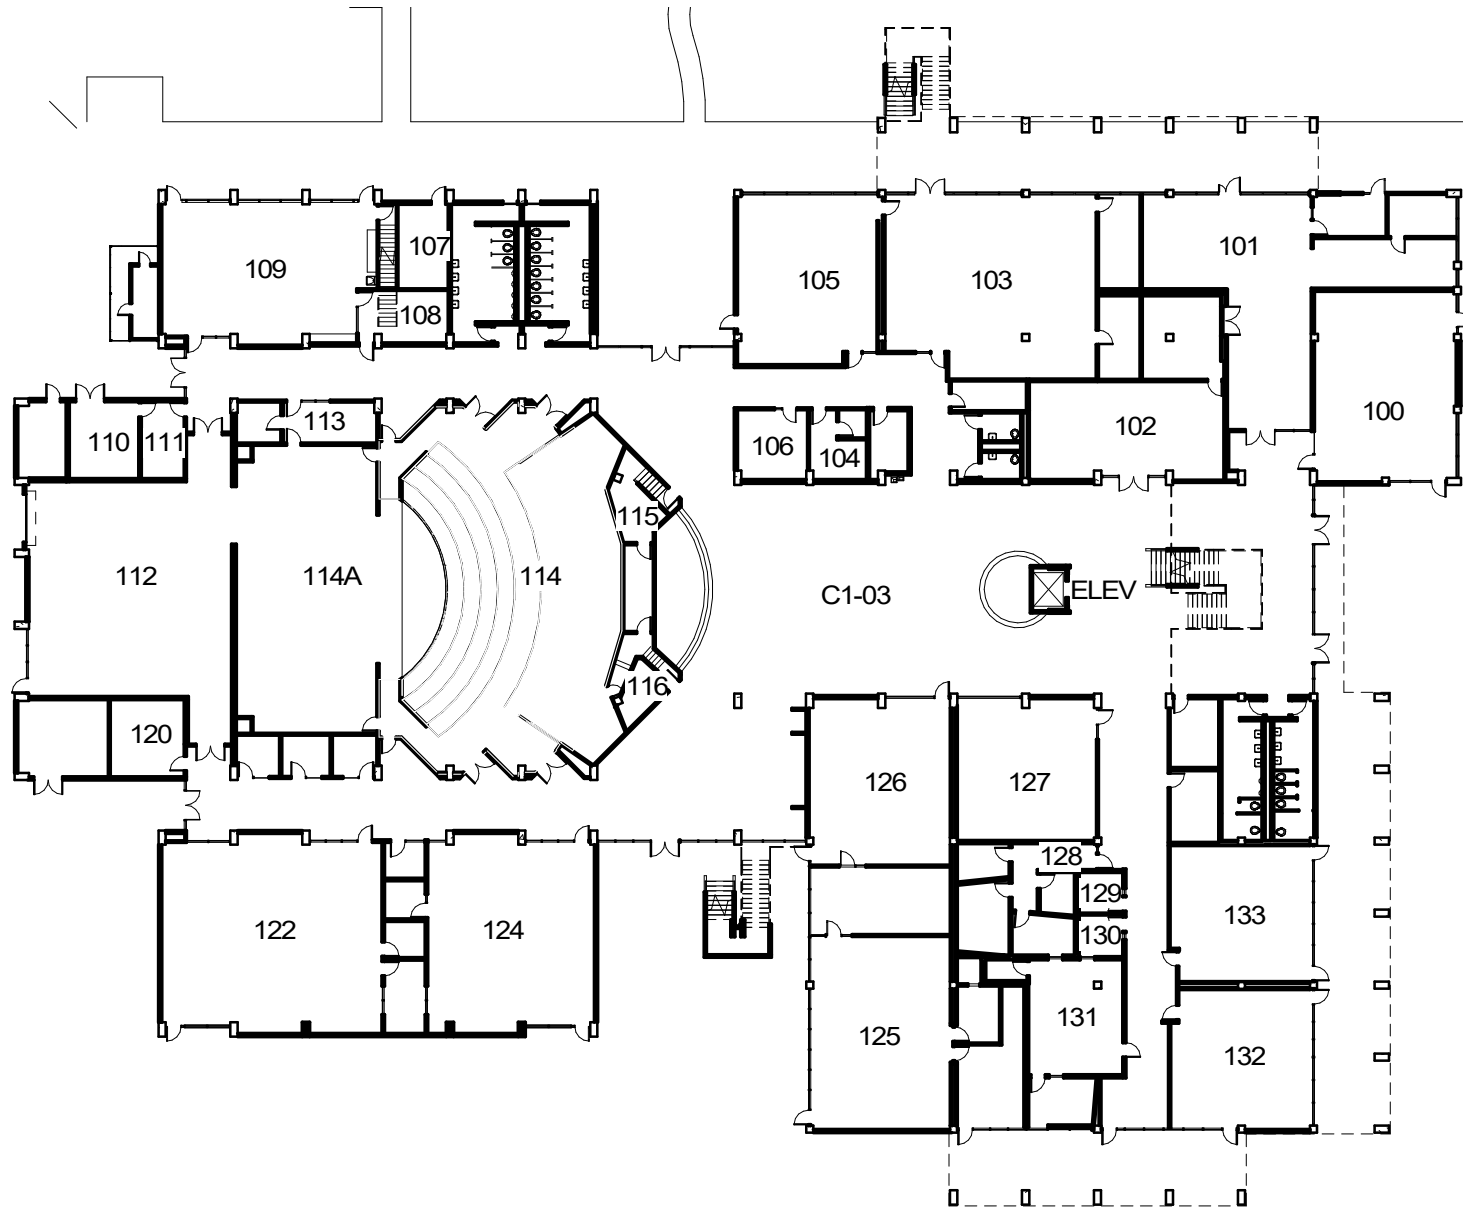

Wireless Hotspot Location
 Safe Assembly Area
 All campus locations are Tobacco Free

BUILDING 8 CDC
FIRST LEVEL
RVT RC8-1X 2/23

RC 8 CDC

BUILDING 10
FIRST LEVEL
RVT RC10-1X 2/23

RC 10-DSTB

KENNEL