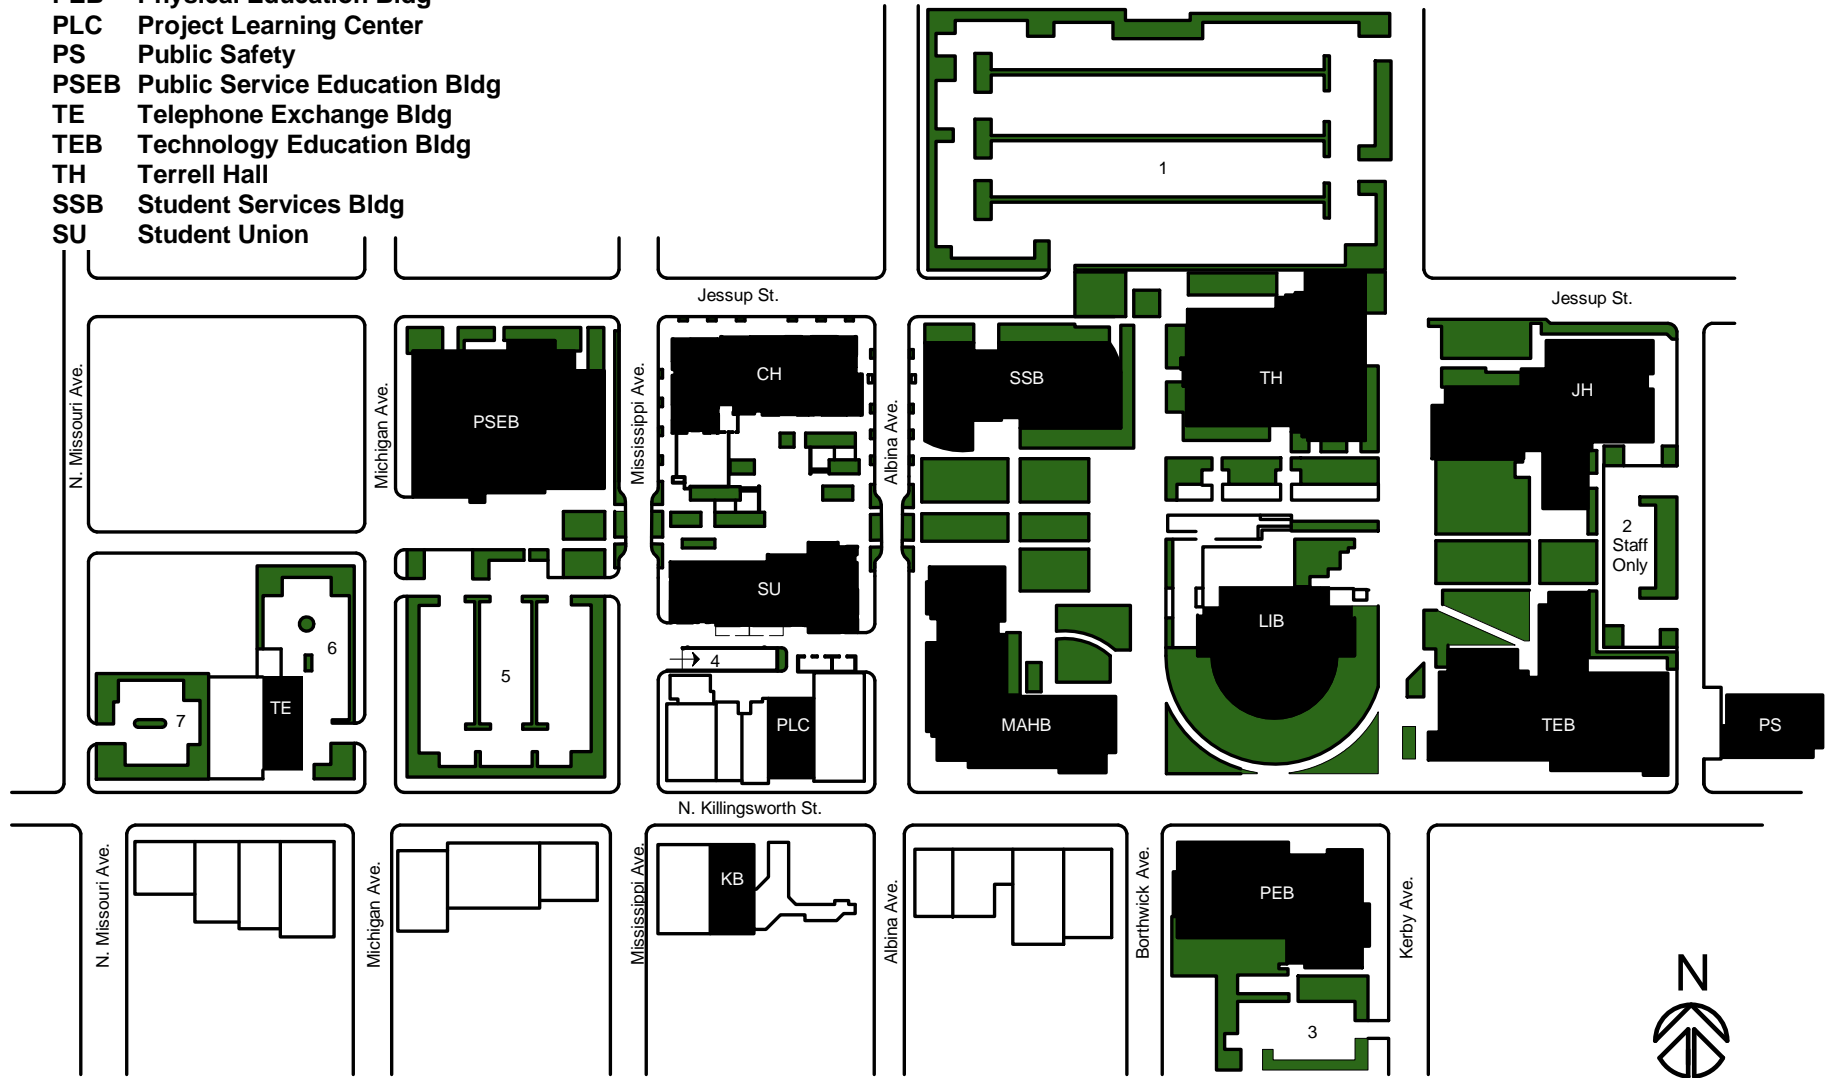

PORTLAND COMMUNITY COLLEGE

Cascade Campus

705 N. Killingsworth St.
Portland, OR 97217

Room Locator

Cascade Campus

705 N. Killingsworth St.
Portland, OR 97217

- CH Cascade Hall
- JH Jackson Hall
- KB Kanjaya Bldg
- LIB Library
- MAHB Moriarty Arts & Humanities Bldg
- PEB Physical Education Bldg
- PLC Project Learning Center
- PS Public Safety
- PSEB Public Service Education Bldg
- TE Telephone Exchange Bldg
- TEB Technology Education Bldg
- TH Terrell Hall
- SSB Student Services Bldg
- SU Student Union

CASCADE HALL
FIRST LEVEL
RVT CH-1X 1/23

CH

CASCADE HALL
SECOND LEVEL
RVT CH-2X 1/23

CH

CASCADE HALL
THIRD LEVEL
RVT CH-3X 1/23

CH

LIBRARY
THIRD LEVEL
RVT SC-3X 1/23

LIB