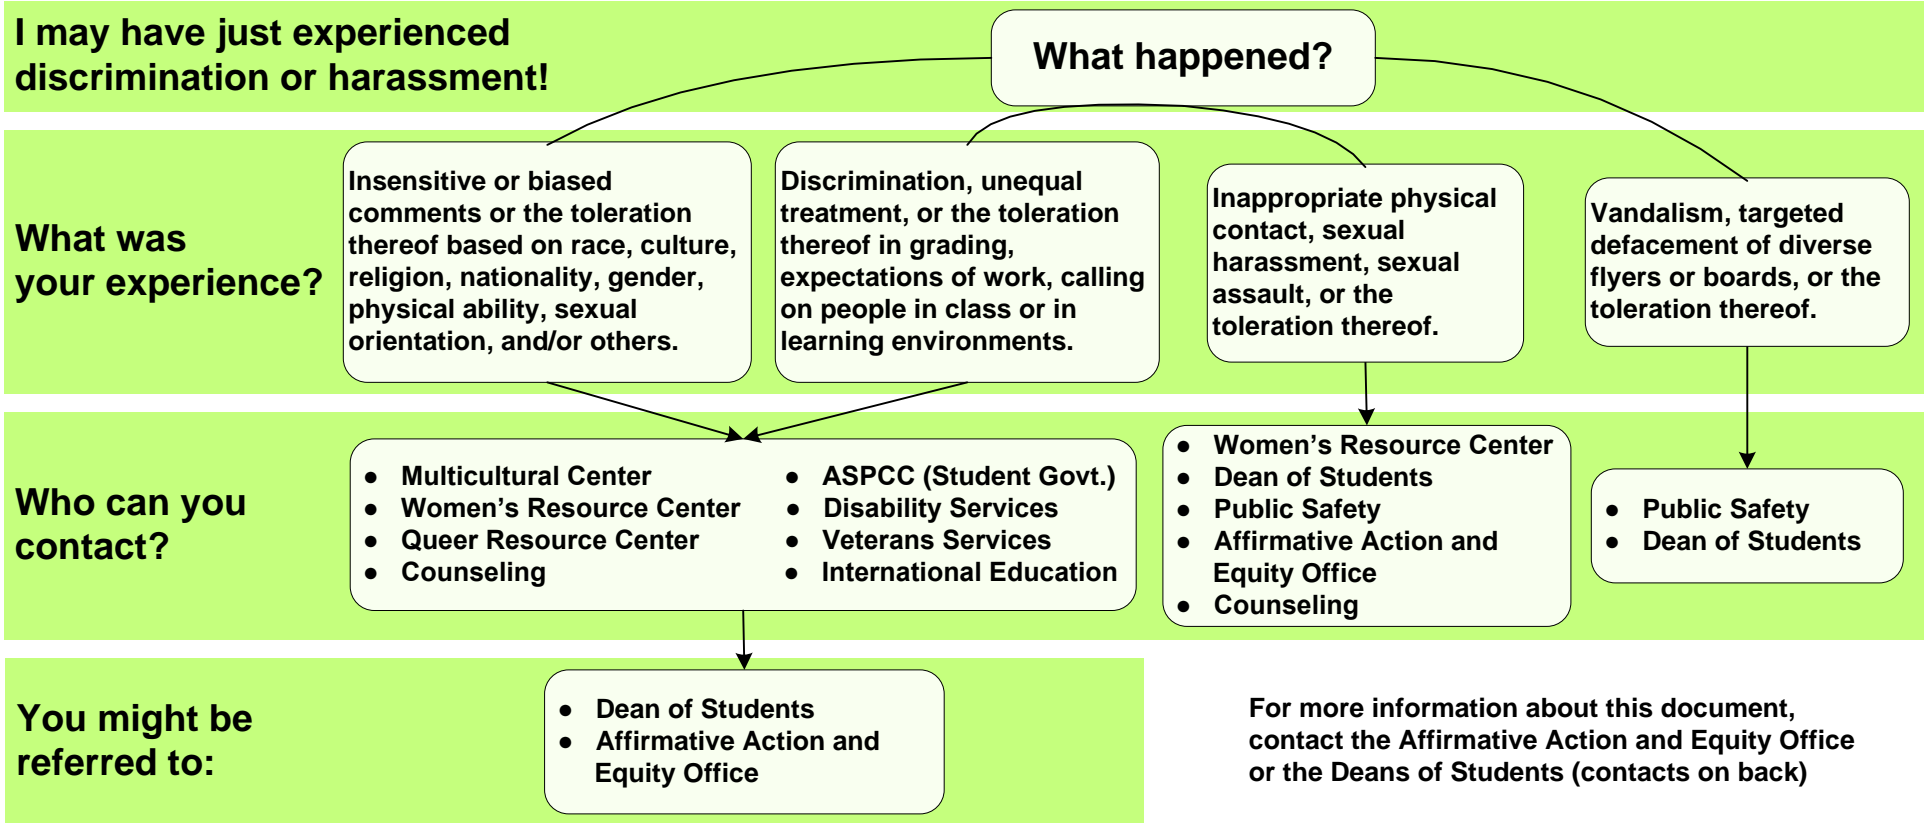

# Help for Discrimination and Harassment at PCC

**Are you or is someone else in danger? Call Public Safety at (971) 722 - 4444  
TDD (971) 722 - 8887**

**For all other situations:**

***PCC takes incidents involving discrimination and harassment very seriously. Remedies may range from proactive dialogue to official sanctions, such as suspension, expulsion, or termination. Official outcomes vary based on the specific situation and will be determined during the investigative process.***

Please go to <http://www.pcc.edu/about/affirmative-action/> for copies in alternate format, as well as Spanish, Vietnamese, and Russian. Services are provided primarily in English.