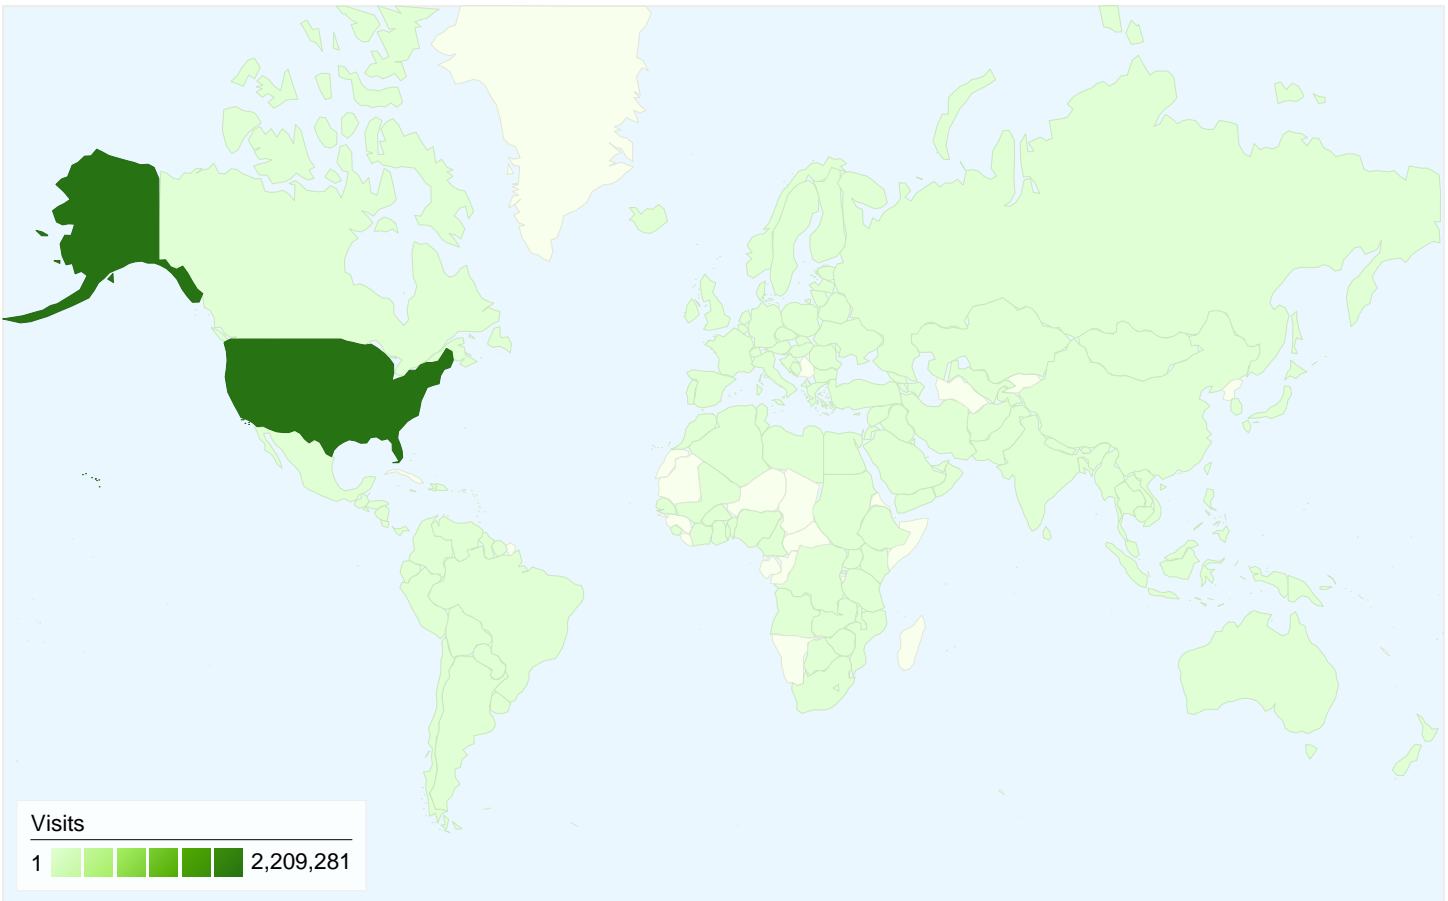

Map Overlay

Comparing to: Site

2,228,965 visits came from 177 countries/territories

Site Usage

Country/Territory	Visits	Pages/Visit	Avg. Time on Site	% New Visits	Bounce Rate
Visits 2,228,965 % of Site Total: 100.00%	Pages/Visit 3.92 Site Avg: 3.92 (0.00%)	Avg. Time on Site 00:03:45 Site Avg: 00:03:45 (0.00%)	% New Visits 20.87% Site Avg: 20.85% (0.13%)	Bounce Rate 41.49% Site Avg: 41.49% (0.00%)	
United States	2,209,281	3.92	00:03:45	20.62%	41.41%
(not set)	4,943	4.42	00:04:16	16.18%	28.48%
Canada	1,763	2.82	00:01:45	62.79%	61.15%
Italy	1,118	2.46	00:04:01	9.39%	52.95%
Germany	901	4.15	00:03:26	32.19%	55.49%
Philippines	840	1.94	00:01:31	88.21%	77.38%
United Kingdom	825	2.41	00:01:14	84.97%	68.12%
India	701	2.37	00:01:40	92.72%	66.05%
Japan	640	7.87	00:05:28	41.56%	32.19%