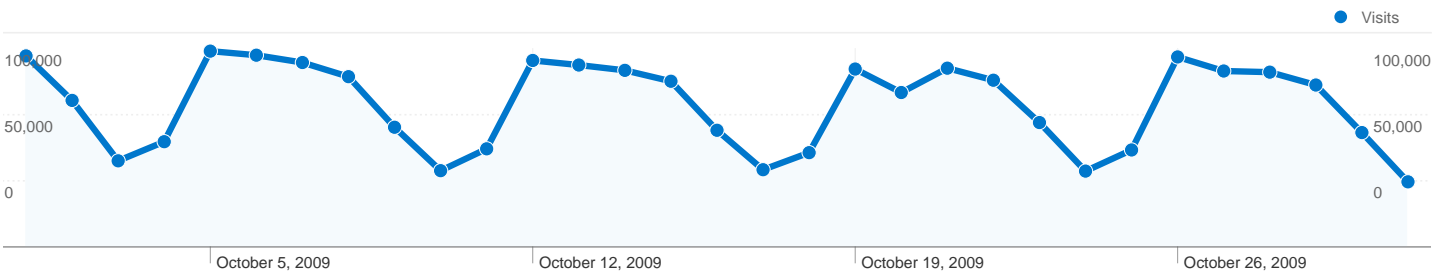

Dashboard

Comparing to: Site

Site Usage

2,228,965 Visits

41.49% Bounce Rate

8,740,863 Pageviews

00:03:45 Avg. Time on Site

3.92 Pages/Visit

678,505 people visited this site

2,228,965 Visits

678,505 Absolute Unique Visitors

8,740,863 Pageviews

3.92 Average Pageviews

00:03:45 Time on Site

41.49% Bounce Rate

20.85% New Visits

Traffic Sources Overview

Comparing to: Site

All traffic sources sent a total of 2,228,965 visits

70.17% Direct Traffic

10.03% Referring Sites

19.78% Search Engines

- **Direct Traffic**
1,564,042.00 (70.17%)
- **Search Engines**
440,833.00 (19.78%)
- **Referring Sites**
223,589.00 (10.03%)
- **Other**
501 (0.02%)

Site Usage

Country/Territory	Visits	Pages/Visit	Avg. Time on Site	% New Visits	Bounce Rate
Visits 2,228,965 % of Site Total: 100.00%	Pages/Visit 3.92 Site Avg: 3.92 (0.00%)	Avg. Time on Site 00:03:45 Site Avg: 00:03:45 (0.00%)	% New Visits 20.87% Site Avg: 20.85% (0.13%)	Bounce Rate 41.49% Site Avg: 41.49% (0.00%)	
United States	2,209,281	3.92	00:03:45	20.62%	41.41%
(not set)	4,943	4.42	00:04:16	16.18%	28.48%
Canada	1,763	2.82	00:01:45	62.79%	61.15%
Italy	1,118	2.46	00:04:01	9.39%	52.95%
Germany	901	4.15	00:03:26	32.19%	55.49%
Philippines	840	1.94	00:01:31	88.21%	77.38%
United Kingdom	825	2.41	00:01:14	84.97%	68.12%
India	701	2.37	00:01:40	92.72%	66.05%
Japan	640	7.87	00:05:28	41.56%	32.19%