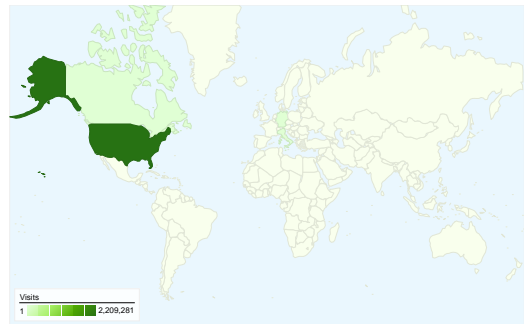

Dashboard

Comparing to: Site

Site Usage

2,228,965 Visits

41.49% Bounce Rate

8,740,863 Pageviews

00:03:45 Avg. Time on Site

3.92 Pages/Visit

20.85% % New Visits

Visitors Overview

Visitors
678,505

Map Overlay world

Traffic Sources Overview

- **Direct Traffic**
1,564,042.00 (70.17%)
- **Search Engines**
440,833.00 (19.78%)
- **Referring Sites**
223,589.00 (10.03%)
- **Other**
501 (0.02%)

Traffic Sources Overview

Comparing to: Site

All traffic sources sent a total of 2,228,965 visits

70.17% Direct Traffic

10.03% Referring Sites

19.78% Search Engines

- **Direct Traffic**
1,564,042.00 (70.17%)
- **Search Engines**
440,833.00 (19.78%)
- **Referring Sites**
223,589.00 (10.03%)
- **Other**
501 (0.02%)

Site Usage

Country/Territory	Visits	Pages/Visit	Avg. Time on Site	% New Visits	Bounce Rate
Visits 2,228,965 % of Site Total: 100.00%	Pages/Visit 3.92 Site Avg: 3.92 (0.00%)	Avg. Time on Site 00:03:45 Site Avg: 00:03:45 (0.00%)	% New Visits 20.87% Site Avg: 20.85% (0.13%)	Bounce Rate 41.49% Site Avg: 41.49% (0.00%)	
United States	2,209,281	3.92	00:03:45	20.62%	41.41%
(not set)	4,943	4.42	00:04:16	16.18%	28.48%
Canada	1,763	2.82	00:01:45	62.79%	61.15%
Italy	1,118	2.46	00:04:01	9.39%	52.95%
Germany	901	4.15	00:03:26	32.19%	55.49%
Philippines	840	1.94	00:01:31	88.21%	77.38%
United Kingdom	825	2.41	00:01:14	84.97%	68.12%
India	701	2.37	00:01:40	92.72%	66.05%
Japan	640	7.87	00:05:28	41.56%	32.19%