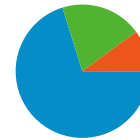

Traffic Sources Overview

Comparing to: Site

All traffic sources sent a total of 2,228,965 visits

70.17% Direct Traffic

10.03% Referring Sites

19.78% Search Engines

- **Direct Traffic**
1,564,042.00 (70.17%)
- **Search Engines**
440,833.00 (19.78%)
- **Referring Sites**
223,589.00 (10.03%)
- **Other**
501 (0.02%)

Top Traffic Sources

Sources	Visits	% visits
(direct) ((none))	1,564,042	70.17%
google (organic)	270,017	12.11%
search (organic)	114,010	5.11%
my.pcc.edu (referral)	102,418	4.59%
intranet.pcc.edu (referral)	37,780	1.69%