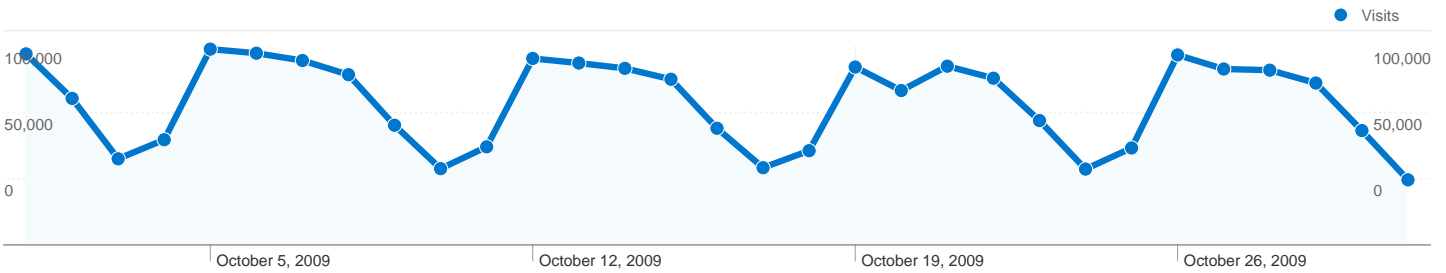

Dashboard

Comparing to: Site

Site Usage

2,228,965 Visits

41.49% Bounce Rate

8,740,863 Pageviews

00:03:45 Avg. Time on Site

3.92 Pages/Visit

678,505 people visited this site

2,228,965 Visits

678,505 Absolute Unique Visitors

8,740,863 Pageviews

3.92 Average Pageviews

00:03:45 Time on Site

41.49% Bounce Rate

20.85% New Visits

Traffic Sources Overview

Comparing to: Site

All traffic sources sent a total of 2,228,965 visits

70.17% Direct Traffic

10.03% Referring Sites

19.78% Search Engines

- **Direct Traffic**
1,564,042.00 (70.17%)
- **Search Engines**
440,833.00 (19.78%)
- **Referring Sites**
223,589.00 (10.03%)
- **Other**
501 (0.02%)