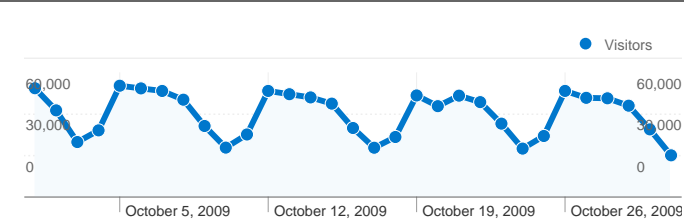

Visitors Overview

Visitors
678,505