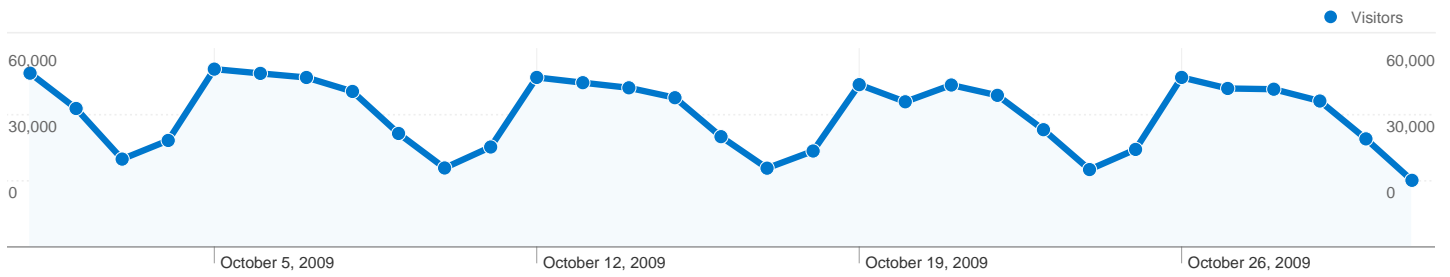

Dashboard

Comparing to: Site

Site Usage

2,228,965 Visits

41.49% Bounce Rate

8,740,863 Pageviews

00:03:45 Avg. Time on Site

3.92 Pages/Visit

20.85% % New Visits

Visitors Overview

Visitors
678,505

Map Overlay world

Traffic Sources Overview

- **Direct Traffic**
1,564,042.00 (70.17%)
- **Search Engines**
440,833.00 (19.78%)
- **Referring Sites**
223,589.00 (10.03%)
- **Other**
501 (0.02%)

678,505 people visited this site

2,228,965 Visits

678,505 Absolute Unique Visitors

8,740,863 Pageviews

3.92 Average Pageviews

00:03:45 Time on Site

41.49% Bounce Rate

20.85% New Visits

Site Usage

Country/Territory	Visits	Pages/Visit	Avg. Time on Site	% New Visits	Bounce Rate
Visits 2,228,965 % of Site Total: 100.00%	Pages/Visit 3.92 Site Avg: 3.92 (0.00%)	Avg. Time on Site 00:03:45 Site Avg: 00:03:45 (0.00%)	% New Visits 20.87% Site Avg: 20.85% (0.13%)	Bounce Rate 41.49% Site Avg: 41.49% (0.00%)	
United States	2,209,281	3.92	00:03:45	20.62%	41.41%
(not set)	4,943	4.42	00:04:16	16.18%	28.48%
Canada	1,763	2.82	00:01:45	62.79%	61.15%
Italy	1,118	2.46	00:04:01	9.39%	52.95%
Germany	901	4.15	00:03:26	32.19%	55.49%
Philippines	840	1.94	00:01:31	88.21%	77.38%
United Kingdom	825	2.41	00:01:14	84.97%	68.12%
India	701	2.37	00:01:40	92.72%	66.05%
Japan	640	7.87	00:05:28	41.56%	32.19%