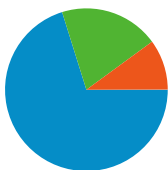

Dashboard

Comparing to: Site

Site Usage

2,228,965 Visits

41.49% Bounce Rate

8,740,863 Pageviews

00:03:45 Avg. Time on Site

3.92 Pages/Visit

20.85% % New Visits

Visitors Overview

Visitors
678,505

Map Overlay world

Traffic Sources Overview

- **Direct Traffic**
1,564,042.00 (70.17%)
- **Search Engines**
440,833.00 (19.78%)
- **Referring Sites**
223,589.00 (10.03%)
- **Other**
501 (0.02%)

678,505 people visited this site

2,228,965 Visits

678,505 Absolute Unique Visitors

8,740,863 Pageviews

3.92 Average Pageviews

00:03:45 Time on Site

41.49% Bounce Rate

20.85% New Visits

Site Usage

Country/Territory	Visits	Pages/Visit	Avg. Time on Site	% New Visits	Bounce Rate
Visits 2,228,965 % of Site Total: 100.00%	Pages/Visit 3.92 Site Avg: 3.92 (0.00%)	Avg. Time on Site 00:03:45 Site Avg: 00:03:45 (0.00%)	% New Visits 20.87% Site Avg: 20.85% (0.13%)	Bounce Rate 41.49% Site Avg: 41.49% (0.00%)	
United States	2,209,281	3.92	00:03:45	20.62%	41.41%
(not set)	4,943	4.42	00:04:16	16.18%	28.48%
Canada	1,763	2.82	00:01:45	62.79%	61.15%
Italy	1,118	2.46	00:04:01	9.39%	52.95%
Germany	901	4.15	00:03:26	32.19%	55.49%
Philippines	840	1.94	00:01:31	88.21%	77.38%
United Kingdom	825	2.41	00:01:14	84.97%	68.12%
India	701	2.37	00:01:40	92.72%	66.05%
Japan	640	7.87	00:05:28	41.56%	32.19%