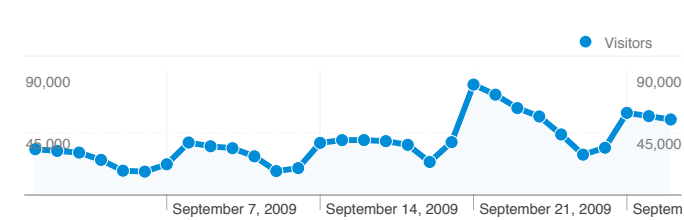

Site Usage

1,964,920 Visits

33.26% Bounce Rate

9,897,122 Pageviews

00:05:03 Avg. Time on Site

5.04 Pages/Visit

21.36% % New Visits

Visitors Overview

Visitors
562,202

Map Overlay world

Traffic Sources Overview

- **Direct Traffic**
1,309,342.00 (66.64%)
- **Search Engines**
462,584.00 (23.54%)
- **Referring Sites**
192,758.00 (9.81%)
- **Other**
236 (0.01%)

562,202 people visited this site

1,964,920 Visits

562,202 Absolute Unique Visitors

9,897,122 Pageviews

5.04 Average Pageviews

00:05:03 Time on Site

33.26% Bounce Rate

21.36% New Visits

Site Usage

Country/Territory	Visits	Pages/Visit	Avg. Time on Site	% New Visits	Bounce Rate
Visits 1,964,920 % of Site Total: 100.00%	Pages/Visit 5.04 Site Avg: 5.04 (0.00%)	Avg. Time on Site 00:05:03 Site Avg: 00:05:03 (0.00%)	% New Visits 21.43% Site Avg: 21.36% (0.31%)	Bounce Rate 33.26% Site Avg: 33.26% (0.00%)	
United States	1,943,078	5.05	00:05:03	21.11%	33.13%
(not set)	4,776	5.35	00:05:40	17.84%	23.68%
Canada	1,909	3.69	00:02:43	62.02%	53.17%
United Kingdom	951	2.65	00:01:37	84.96%	66.88%
Germany	915	6.10	00:05:29	31.26%	35.08%
Philippines	819	1.86	00:01:26	86.45%	75.21%
India	754	2.89	00:01:51	89.66%	64.06%
Japan	726	5.78	00:04:32	42.56%	32.51%
South Korea	633	6.01	00:04:38	44.87%	29.38%