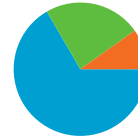

Traffic Sources Overview

Comparing to: Site

All traffic sources sent a total of 1,964,920 visits

66.64% Direct Traffic

9.81% Referring Sites

23.54% Search Engines

- **Direct Traffic**
1,309,342.00 (66.64%)
- **Search Engines**
462,584.00 (23.54%)
- **Referring Sites**
192,758.00 (9.81%)
- **Other**
236 (0.01%)

Top Traffic Sources

Sources	Visits	% visits
(direct) ((none))	1,309,342	66.64%
google (organic)	286,347	14.57%
search (organic)	116,305	5.92%
my.pcc.edu (referral)	81,692	4.16%
intranet.pcc.edu (referral)	38,372	1.95%