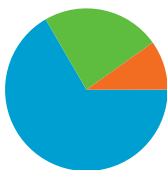

Traffic Sources Overview

- **Direct Traffic**
  1,309,342.00 (66.64%)
- **Search Engines**
  462,584.00 (23.54%)
- **Referring Sites**
  192,758.00 (9.81%)
- **Other**
  236 (0.01%)

Content Overview

Pages	Pageviews	% Pageviews
my.pcc.edu/cp/home/displaylog	1,190,601	12.08%
my.pcc.edu/render.userLayout	802,370	8.14%
www.pcc.edu/	774,026	7.86%
my.pcc.edu/cp/school/schedule	554,288	5.63%
my.pcc.edu/jsp/misc/timedout2.	466,844	4.74%