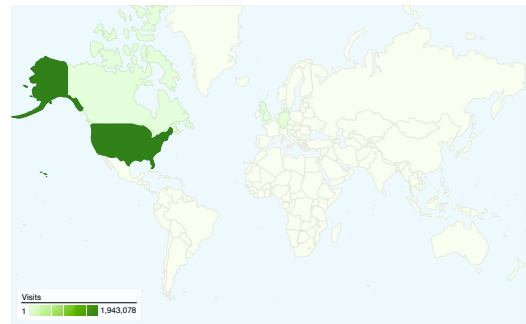

Site Usage

1,964,920 Visits

33.26% Bounce Rate

9,897,122 Pageviews

00:05:03 Avg. Time on Site

5.04 Pages/Visit

21.36% % New Visits

Visitors Overview

Visitors
562,202

Map Overlay world

Traffic Sources Overview

- **Direct Traffic**
1,309,342.00 (66.64%)
- **Search Engines**
462,584.00 (23.54%)
- **Referring Sites**
192,758.00 (9.81%)
- **Other**
236 (0.01%)

Traffic Sources Overview

Comparing to: Site

All traffic sources sent a total of 1,964,920 visits

66.64% Direct Traffic

9.81% Referring Sites

23.54% Search Engines

- **Direct Traffic**
1,309,342.00 (66.64%)
- **Search Engines**
462,584.00 (23.54%)
- **Referring Sites**
192,758.00 (9.81%)
- **Other**
236 (0.01%)

Site Usage

Country/Territory	Visits	Pages/Visit	Avg. Time on Site	% New Visits	Bounce Rate
Visits 1,964,920 % of Site Total: 100.00%	Pages/Visit 5.04 Site Avg: 5.04 (0.00%)	Avg. Time on Site 00:05:03 Site Avg: 00:05:03 (0.00%)	% New Visits 21.43% Site Avg: 21.36% (0.31%)	Bounce Rate 33.26% Site Avg: 33.26% (0.00%)	
United States	1,943,078	5.05	00:05:03	21.11%	33.13%
(not set)	4,776	5.35	00:05:40	17.84%	23.68%
Canada	1,909	3.69	00:02:43	62.02%	53.17%
United Kingdom	951	2.65	00:01:37	84.96%	66.88%
Germany	915	6.10	00:05:29	31.26%	35.08%
Philippines	819	1.86	00:01:26	86.45%	75.21%
India	754	2.89	00:01:51	89.66%	64.06%
Japan	726	5.78	00:04:32	42.56%	32.51%
South Korea	633	6.01	00:04:38	44.87%	29.38%