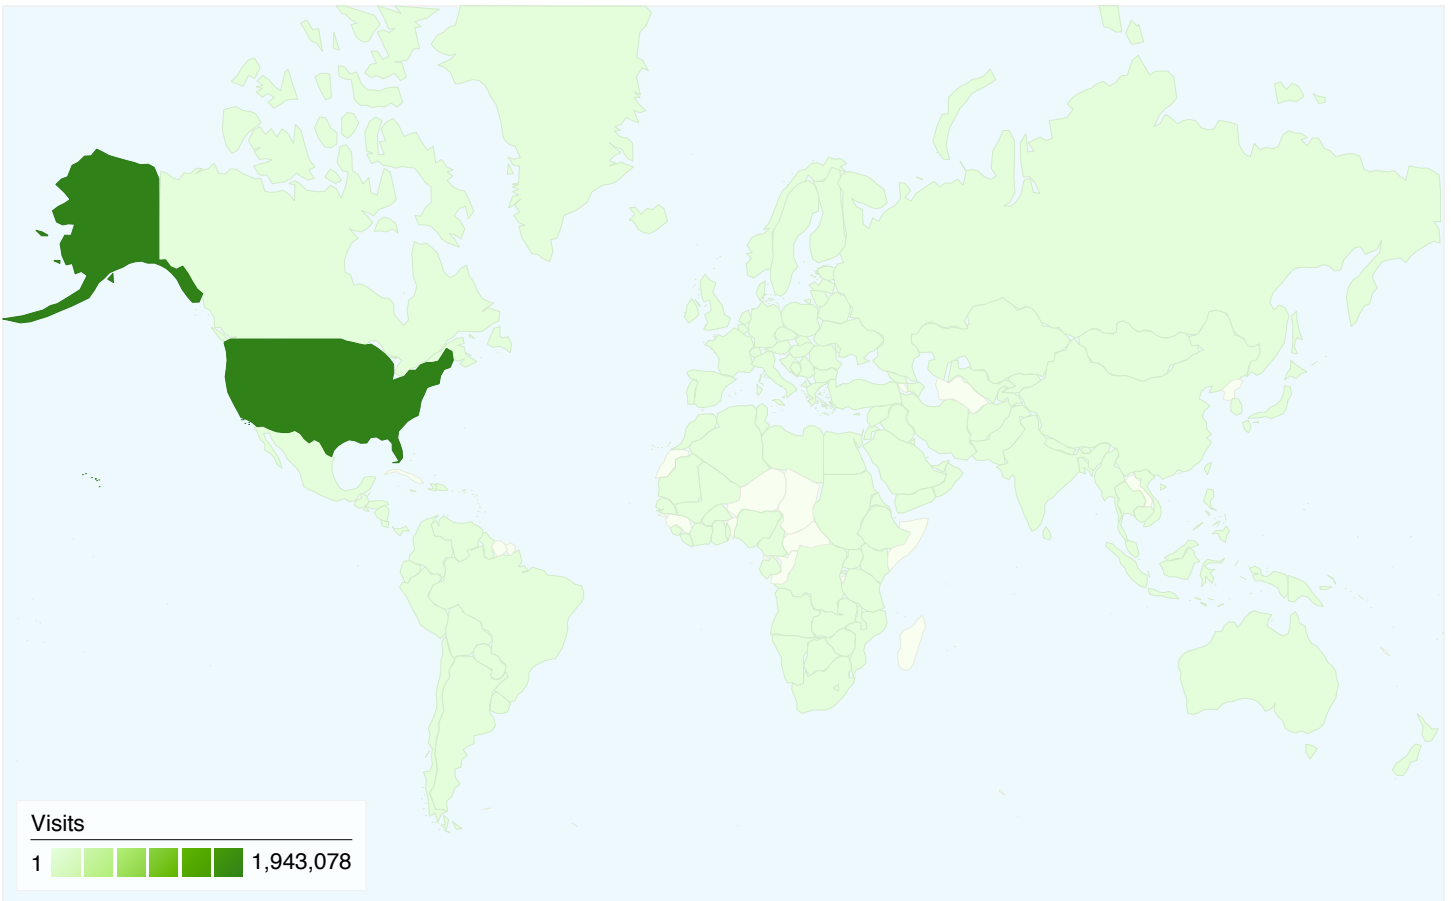

Map Overlay

Comparing to: Site

1,964,920 visits came from 180 countries/territories

Site Usage

Country/Territory	Visits	Pages/Visit	Avg. Time on Site	% New Visits	Bounce Rate
Visits 1,964,920 % of Site Total: 100.00%	Pages/Visit 5.04 Site Avg: 5.04 (0.00%)	Avg. Time on Site 00:05:03 Site Avg: 00:05:03 (0.00%)	% New Visits 21.43% Site Avg: 21.36% (0.31%)	Bounce Rate 33.26% Site Avg: 33.26% (0.00%)	
United States	1,943,078	5.05	00:05:03	21.11%	33.13%
(not set)	4,776	5.35	00:05:40	17.84%	23.68%
Canada	1,909	3.69	00:02:43	62.02%	53.17%
United Kingdom	951	2.65	00:01:37	84.96%	66.88%
Germany	915	6.10	00:05:29	31.26%	35.08%
Philippines	819	1.86	00:01:26	86.45%	75.21%
India	754	2.89	00:01:51	89.66%	64.06%
Japan	726	5.78	00:04:32	42.56%	32.51%
South Korea	633	6.01	00:04:38	44.87%	29.38%