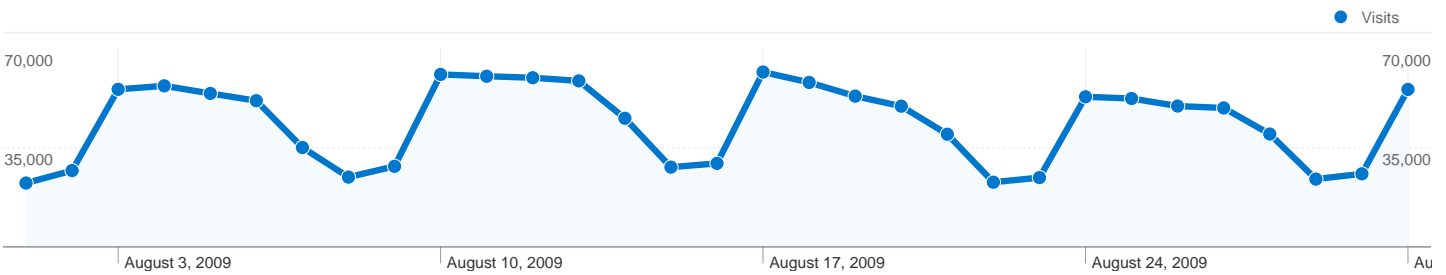

Site Usage

1,357,559 Visits

37.44% Bounce Rate

6,294,915 Pageviews

00:04:27 Avg. Time on Site

4.64 Pages/Visit

22.54% % New Visits

Visitors Overview

442,265 people visited this site

 **1,357,559** Visits

 **442,265** Absolute Unique Visitors

 **6,294,915** Pageviews

 **4.64** Average Pageviews

 **00:04:27** Time on Site

 **37.44%** Bounce Rate

 **22.54%** New Visits

Traffic Sources Overview

Aug 1, 2009 - Aug 31, 2009

Comparing to: Site

All traffic sources sent a total of 1,357,559 visits

64.30% Direct Traffic

10.25% Referring Sites

25.44% Search Engines

- **Direct Traffic**
872,977.00 (64.30%)
- **Search Engines**
345,336.00 (25.44%)
- **Referring Sites**
139,093.00 (10.25%)
- **Other**
153 (0.01%)

1,357,559 visits came from 177 countries/territories

Site Usage

Country/Territory	Visits	Pages/Visit	Avg. Time on Site	% New Visits	Bounce Rate
Visits 1,357,559 % of Site Total: 100.00%	Pages/Visit 4.64 Site Avg: 4.64 (0.00%)	Avg. Time on Site 00:04:27 Site Avg: 00:04:27 (0.00%)	% New Visits 22.65% Site Avg: 22.54% (0.49%)	Bounce Rate 37.44% Site Avg: 37.44% (0.00%)	
United States	1,341,552	4.65	00:04:28	22.21%	37.29%
Canada	1,557	4.11	00:03:13	61.79%	47.85%
Philippines	862	1.99	00:01:27	89.68%	74.83%
Vietnam	837	4.40	00:04:57	41.46%	35.13%
Germany	760	5.38	00:04:14	34.61%	38.16%
India	760	2.94	00:02:04	90.53%	62.76%
Japan	731	5.72	00:04:24	36.53%	37.76%
United Kingdom	690	2.76	00:02:21	82.32%	60.29%
Mexico	677	3.31	00:02:44	58.20%	47.71%