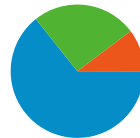

Traffic Sources Overview

Aug 1, 2009 - Aug 31, 2009

Comparing to: Site

All traffic sources sent a total of 1,357,559 visits

64.30% Direct Traffic

10.25% Referring Sites

25.44% Search Engines

- **Direct Traffic**
872,977.00 (64.30%)
- **Search Engines**
345,336.00 (25.44%)
- **Referring Sites**
139,093.00 (10.25%)
- **Other**
153 (0.01%)

Top Traffic Sources

Sources	Visits	% visits	Keywords	Visits	% visits
(direct) ((none))	872,977	64.30%	pcc	56,342	16.32%
google (organic)	219,438	16.16%	portland community college	39,074	11.31%
search (organic)	76,635	5.65%	pcc.edu	31,892	9.24%
my.pcc.edu (referral)	53,970	3.98%	mypcc	9,032	2.62%
intranet.pcc.edu (referral)	28,976	2.13%	my pcc	6,112	1.77%