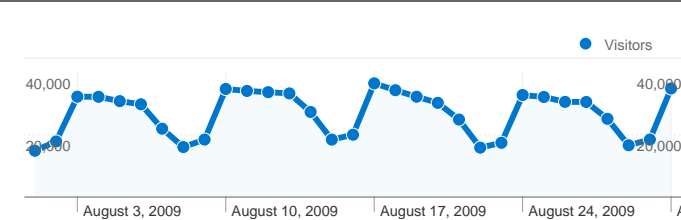

Site Usage

1,357,559 Visits

37.44% Bounce Rate

6,294,915 Pageviews

00:04:27 Avg. Time on Site

4.64 Pages/Visit

22.54% % New Visits

Visitors Overview

442,265 people visited this site

 **1,357,559** Visits

 **442,265** Absolute Unique Visitors

 **6,294,915** Pageviews

 **4.64** Average Pageviews

 **00:04:27** Time on Site

 **37.44%** Bounce Rate

 **22.54%** New Visits

Traffic Sources Overview

Aug 1, 2009 - Aug 31, 2009

Comparing to: Site

All traffic sources sent a total of 1,357,559 visits

64.30% Direct Traffic

10.25% Referring Sites

25.44% Search Engines

- **Direct Traffic**
872,977.00 (64.30%)
- **Search Engines**
345,336.00 (25.44%)
- **Referring Sites**
139,093.00 (10.25%)
- **Other**
153 (0.01%)

1,357,559 visits came from 177 countries/territories

Site Usage

Country/Territory	Visits	Pages/Visit	Avg. Time on Site	% New Visits	Bounce Rate
Visits 1,357,559 % of Site Total: 100.00%	Pages/Visit 4.64 Site Avg: 4.64 (0.00%)	Avg. Time on Site 00:04:27 Site Avg: 00:04:27 (0.00%)	% New Visits 22.65% Site Avg: 22.54% (0.49%)	Bounce Rate 37.44% Site Avg: 37.44% (0.00%)	
United States	1,341,552	4.65	00:04:28	22.21%	37.29%
Canada	1,557	4.11	00:03:13	61.79%	47.85%
Philippines	862	1.99	00:01:27	89.68%	74.83%
Vietnam	837	4.40	00:04:57	41.46%	35.13%
Germany	760	5.38	00:04:14	34.61%	38.16%
India	760	2.94	00:02:04	90.53%	62.76%
Japan	731	5.72	00:04:24	36.53%	37.76%
United Kingdom	690	2.76	00:02:21	82.32%	60.29%
Mexico	677	3.31	00:02:44	58.20%	47.71%