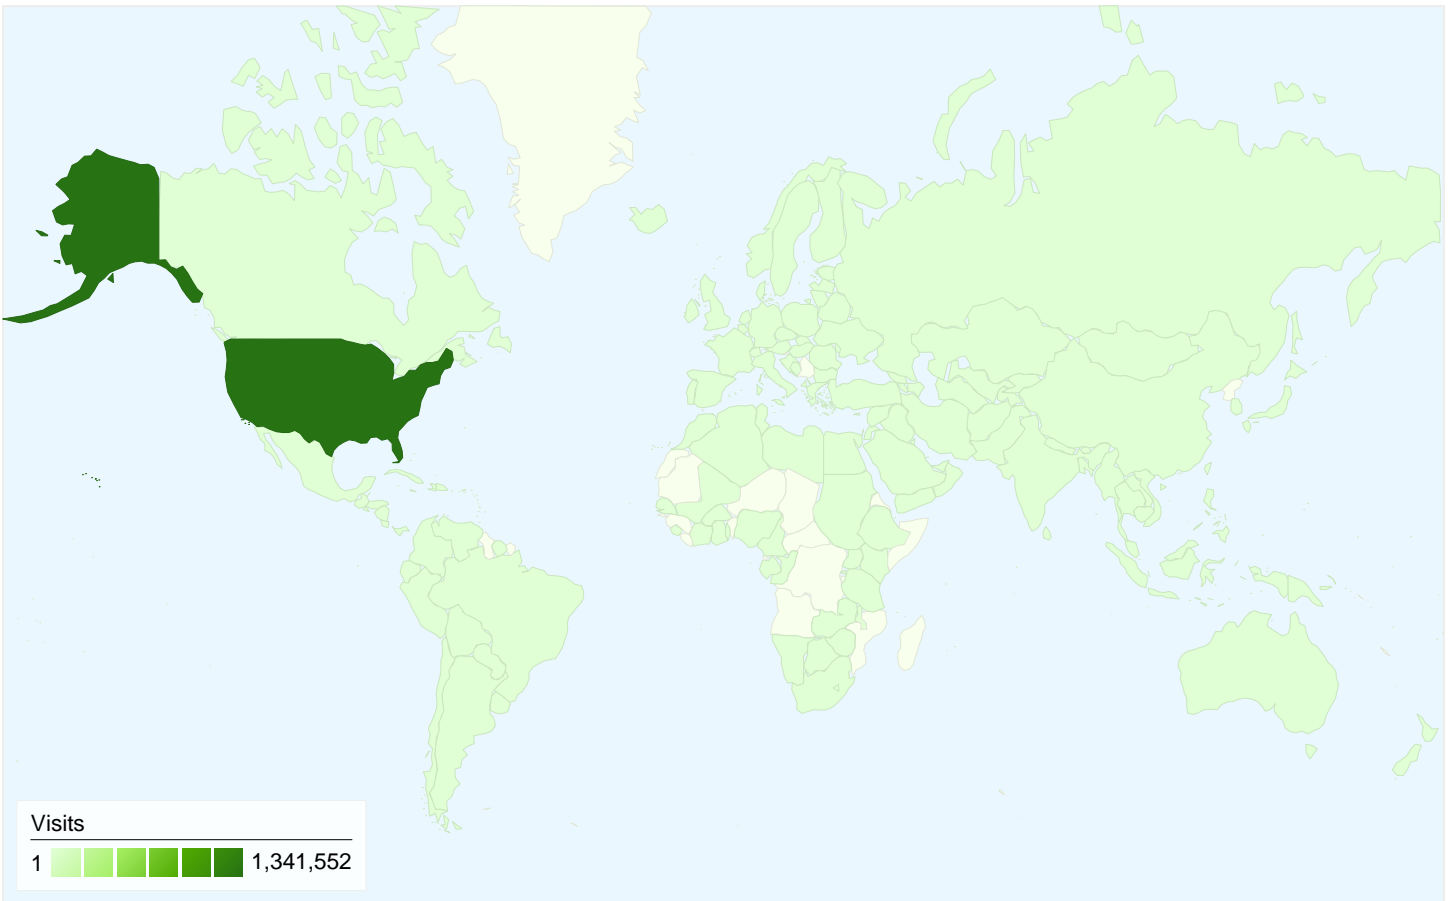

Visitors
442,265

Map Overlay world

Traffic Sources Overview

- **Direct Traffic**
872,977.00 (64.30%)
- **Search Engines**
345,336.00 (25.44%)
- **Referring Sites**
139,093.00 (10.25%)
- **Other**
153 (0.01%)

442,265 people visited this site

 **1,357,559** Visits

 **442,265** Absolute Unique Visitors

 **6,294,915** Pageviews

 **4.64** Average Pageviews

 **00:04:27** Time on Site

 **37.44%** Bounce Rate

 **22.54%** New Visits

Traffic Sources Overview

Aug 1, 2009 - Aug 31, 2009

Comparing to: Site

All traffic sources sent a total of 1,357,559 visits

64.30% Direct Traffic

10.25% Referring Sites

25.44% Search Engines

- **Direct Traffic**
872,977.00 (64.30%)
- **Search Engines**
345,336.00 (25.44%)
- **Referring Sites**
139,093.00 (10.25%)
- **Other**
153 (0.01%)

1,357,559 visits came from 177 countries/territories

Site Usage

Country/Territory	Visits	Pages/Visit	Avg. Time on Site	% New Visits	Bounce Rate
Visits 1,357,559 % of Site Total: 100.00%	Pages/Visit 4.64 Site Avg: 4.64 (0.00%)	Avg. Time on Site 00:04:27 Site Avg: 00:04:27 (0.00%)	% New Visits 22.65% Site Avg: 22.54% (0.49%)	Bounce Rate 37.44% Site Avg: 37.44% (0.00%)	
United States	1,341,552	4.65	00:04:28	22.21%	37.29%
Canada	1,557	4.11	00:03:13	61.79%	47.85%
Philippines	862	1.99	00:01:27	89.68%	74.83%
Vietnam	837	4.40	00:04:57	41.46%	35.13%
Germany	760	5.38	00:04:14	34.61%	38.16%
India	760	2.94	00:02:04	90.53%	62.76%
Japan	731	5.72	00:04:24	36.53%	37.76%
United Kingdom	690	2.76	00:02:21	82.32%	60.29%
Mexico	677	3.31	00:02:44	58.20%	47.71%