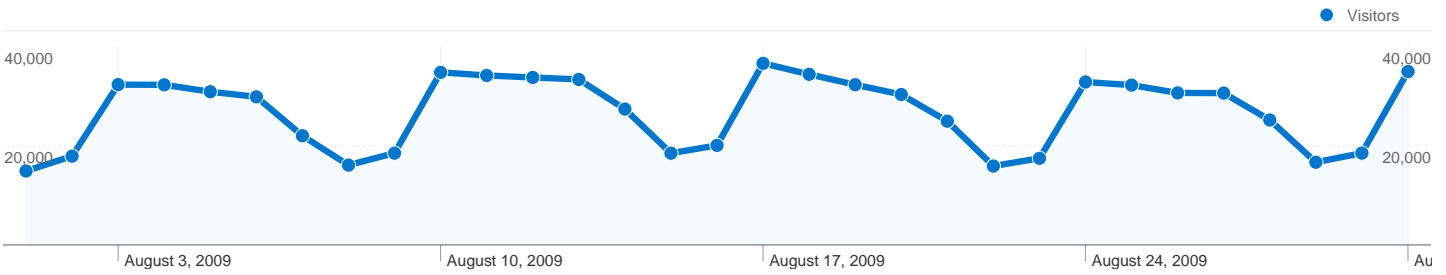

Site Usage

1,357,559 Visits

37.44% Bounce Rate

6,294,915 Pageviews

00:04:27 Avg. Time on Site

4.64 Pages/Visit

22.54% % New Visits

Visitors Overview

Visitors
442,265

Map Overlay world

Traffic Sources Overview

- **Direct Traffic**
872,977.00 (64.30%)
- **Search Engines**
345,336.00 (25.44%)
- **Referring Sites**
139,093.00 (10.25%)
- **Other**
153 (0.01%)

442,265 people visited this site

 **1,357,559** Visits

 **442,265** Absolute Unique Visitors

 **6,294,915** Pageviews

 **4.64** Average Pageviews

 **00:04:27** Time on Site

 **37.44%** Bounce Rate

 **22.54%** New Visits

1,357,559 visits came from 177 countries/territories

Site Usage

Country/Territory	Visits	Pages/Visit	Avg. Time on Site	% New Visits	Bounce Rate
Visits 1,357,559 % of Site Total: 100.00%	Pages/Visit 4.64 Site Avg: 4.64 (0.00%)	Avg. Time on Site 00:04:27 Site Avg: 00:04:27 (0.00%)	% New Visits 22.65% Site Avg: 22.54% (0.49%)	Bounce Rate 37.44% Site Avg: 37.44% (0.00%)	
United States	1,341,552	4.65	00:04:28	22.21%	37.29%
Canada	1,557	4.11	00:03:13	61.79%	47.85%
Philippines	862	1.99	00:01:27	89.68%	74.83%
Vietnam	837	4.40	00:04:57	41.46%	35.13%
Germany	760	5.38	00:04:14	34.61%	38.16%
India	760	2.94	00:02:04	90.53%	62.76%
Japan	731	5.72	00:04:24	36.53%	37.76%
United Kingdom	690	2.76	00:02:21	82.32%	60.29%
Mexico	677	3.31	00:02:44	58.20%	47.71%