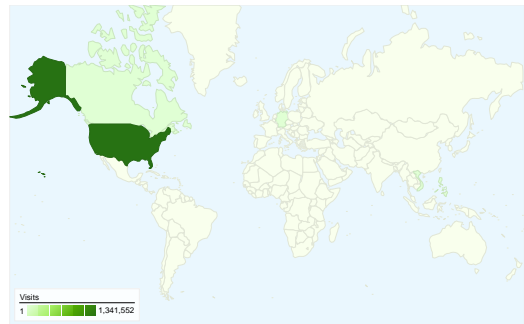

Site Usage

1,357,559 Visits

37.44% Bounce Rate

6,294,915 Pageviews

00:04:27 Avg. Time on Site

4.64 Pages/Visit

22.54% % New Visits

Visitors Overview

Visitors
442,265

Map Overlay world

Traffic Sources Overview

- **Direct Traffic**
872,977.00 (64.30%)
- **Search Engines**
345,336.00 (25.44%)
- **Referring Sites**
139,093.00 (10.25%)
- **Other**
153 (0.01%)

442,265 people visited this site

 **1,357,559** Visits

 **442,265** Absolute Unique Visitors

 **6,294,915** Pageviews

 **4.64** Average Pageviews

 **00:04:27** Time on Site

 **37.44%** Bounce Rate

 **22.54%** New Visits

1,357,559 visits came from 177 countries/territories

Site Usage

Country/Territory	Visits	Pages/Visit	Avg. Time on Site	% New Visits	Bounce Rate
Visits 1,357,559 % of Site Total: 100.00%	Pages/Visit 4.64 Site Avg: 4.64 (0.00%)	Avg. Time on Site 00:04:27 Site Avg: 00:04:27 (0.00%)	% New Visits 22.65% Site Avg: 22.54% (0.49%)	Bounce Rate 37.44% Site Avg: 37.44% (0.00%)	
United States	1,341,552	4.65	00:04:28	22.21%	37.29%
Canada	1,557	4.11	00:03:13	61.79%	47.85%
Philippines	862	1.99	00:01:27	89.68%	74.83%
Vietnam	837	4.40	00:04:57	41.46%	35.13%
Germany	760	5.38	00:04:14	34.61%	38.16%
India	760	2.94	00:02:04	90.53%	62.76%
Japan	731	5.72	00:04:24	36.53%	37.76%
United Kingdom	690	2.76	00:02:21	82.32%	60.29%
Mexico	677	3.31	00:02:44	58.20%	47.71%