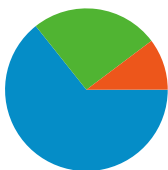

Traffic Sources Overview

- **Direct Traffic**
  872,977.00 (64.30%)
- **Search Engines**
  345,336.00 (25.44%)
- **Referring Sites**
  139,093.00 (10.25%)
- **Other**
  153 (0.01%)

Content Overview

Pages	Pageviews	% Pageviews
my.pcc.edu/cp/home/displaylog	758,983	12.06%
www.pcc.edu/	594,058	9.44%
my.pcc.edu/render.userLayout	491,794	7.81%
my.pcc.edu/cp/school/schedule	273,578	4.35%
my.pcc.edu/cp/home/logout?uP	177,828	2.82%