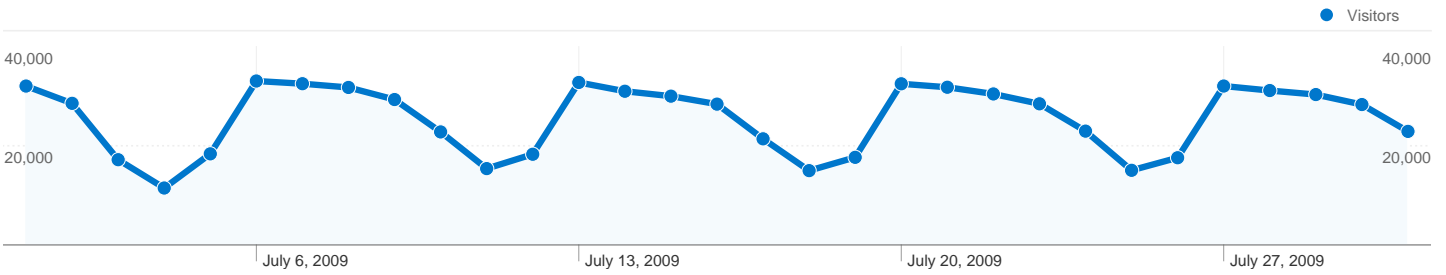

Dashboard

Comparing to: Site

Site Usage

1,355,724 Visits

41.50% Bounce Rate

5,418,770 Pageviews

00:03:53 Avg. Time on Site

4.00 Pages/Visit

21.74% % New Visits

Visitors Overview

Visitors
439,988

Map Overlay world

Traffic Sources Overview

- **Direct Traffic**
900,184.00 (66.40%)
- **Search Engines**
313,440.00 (23.12%)
- **Referring Sites**
141,710.00 (10.45%)
- **Other**
390 (0.03%)

439,988 people visited this site

1,355,724 Visits

439,988 Absolute Unique Visitors

5,418,770 Pageviews

4.00 Average Pageviews

00:03:53 Time on Site

41.50% Bounce Rate

21.74% New Visits

Traffic Sources Overview

Comparing to: Site

All traffic sources sent a total of 1,355,724 visits

-  **66.40%** Direct Traffic
-  **10.45%** Referring Sites
-  **23.12%** Search Engines

- **Direct Traffic**
900,184.00 (66.40%)
- **Search Engines**
313,440.00 (23.12%)
- **Referring Sites**
141,710.00 (10.45%)
- **Other**
390 (0.03%)