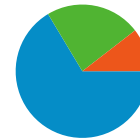

- **Direct Traffic**
  900,184.00 (66.40%)
- **Search Engines**
  313,440.00 (23.12%)
- **Referring Sites**
  141,710.00 (10.45%)
- **Other**
  390 (0.03%)

Top Traffic Sources

Sources	Visits	% visits
(direct) ((none))	900,184	66.40%
google (organic)	194,037	14.31%
search (organic)	73,845	5.45%
my.pcc.edu (referral)	58,451	4.31%
intranet.pcc.edu (referral)	29,137	2.15%

Keywords	Visits	% visits
pcc	49,552	15.81%
portland community college	32,239	10.29%
pcc.edu	28,162	8.98%
mypcc	8,425	2.69%
my pcc	6,047	1.93%