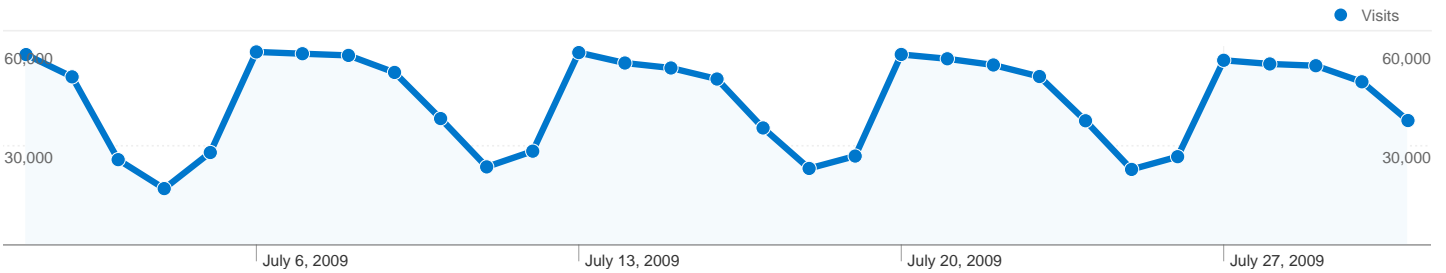

Dashboard

Comparing to: Site

Site Usage

1,355,724 Visits

41.50% Bounce Rate

5,418,770 Pageviews

00:03:53 Avg. Time on Site

4.00 Pages/Visit

439,988 people visited this site

1,355,724 Visits

439,988 Absolute Unique Visitors

5,418,770 Pageviews

4.00 Average Pageviews

00:03:53 Time on Site

41.50% Bounce Rate

21.74% New Visits

Traffic Sources Overview

Comparing to: Site

All traffic sources sent a total of 1,355,724 visits

-  **66.40%** Direct Traffic
-  **10.45%** Referring Sites
-  **23.12%** Search Engines

- **Direct Traffic**
900,184.00 (66.40%)
- **Search Engines**
313,440.00 (23.12%)
- **Referring Sites**
141,710.00 (10.45%)
- **Other**
390 (0.03%)