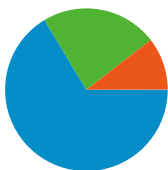

Dashboard

Comparing to: Site

Site Usage

1,355,724 Visits

41.50% Bounce Rate

5,418,770 Pageviews

00:03:53 Avg. Time on Site

4.00 Pages/Visit

21.74% % New Visits

Visitors Overview

Visitors
439,988

Map Overlay world

Traffic Sources Overview

- **Direct Traffic**
900,184.00 (66.40%)
- **Search Engines**
313,440.00 (23.12%)
- **Referring Sites**
141,710.00 (10.45%)
- **Other**
390 (0.03%)

439,988 people visited this site

1,355,724 Visits

439,988 Absolute Unique Visitors

5,418,770 Pageviews

4.00 Average Pageviews

00:03:53 Time on Site

41.50% Bounce Rate

21.74% New Visits

Country/Territory	Visits	Pages/Visit	Avg. Time on Site	% New Visits	Bounce Rate
United States	1,339,646	4.00	00:03:54	21.31%	41.36%
Canada	1,229	3.66	00:03:02	67.62%	49.47%
Philippines	1,045	1.78	00:01:32	88.33%	75.12%
India	944	2.99	00:02:00	87.61%	65.89%
Germany	863	4.27	00:03:45	35.92%	48.32%
Mexico	816	2.59	00:02:01	37.01%	52.45%
United Kingdom	799	2.23	00:01:19	79.47%	63.83%
Vietnam	786	3.84	00:04:26	47.84%	35.62%
Japan	772	7.15	00:05:09	43.52%	35.36%