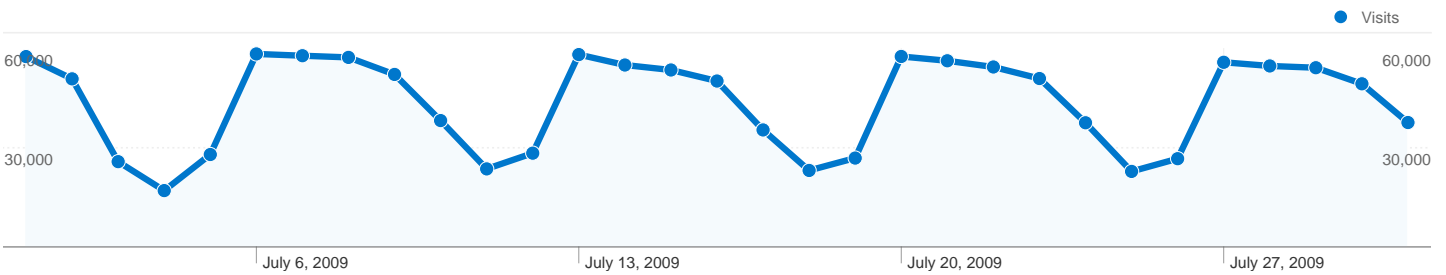

Dashboard

Comparing to: Site

Site Usage

1,355,724 Visits

41.50% Bounce Rate

5,418,770 Pageviews

00:03:53 Avg. Time on Site

4.00 Pages/Visit

21.74% % New Visits

Visitors Overview

Visitors
439,988

Map Overlay world

Traffic Sources Overview

- **Direct Traffic**
900,184.00 (66.40%)
- **Search Engines**
313,440.00 (23.12%)
- **Referring Sites**
141,710.00 (10.45%)
- **Other**
390 (0.03%)

439,988 people visited this site

1,355,724 Visits

439,988 Absolute Unique Visitors

5,418,770 Pageviews

4.00 Average Pageviews

00:03:53 Time on Site

41.50% Bounce Rate

21.74% New Visits

Traffic Sources Overview

Comparing to: Site

All traffic sources sent a total of 1,355,724 visits

-  **66.40%** Direct Traffic
-  **10.45%** Referring Sites
-  **23.12%** Search Engines

- **Direct Traffic**
900,184.00 (66.40%)
- **Search Engines**
313,440.00 (23.12%)
- **Referring Sites**
141,710.00 (10.45%)
- **Other**
390 (0.03%)