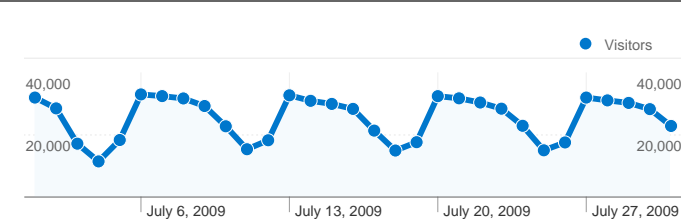

Visitors Overview

Visitors
439,988