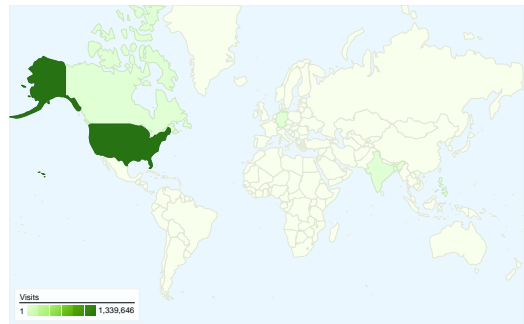

Dashboard

Comparing to: Site

Site Usage

1,355,724 Visits

41.50% Bounce Rate

5,418,770 Pageviews

00:03:53 Avg. Time on Site

4.00 Pages/Visit

21.74% % New Visits

Visitors Overview

Visitors
439,988

Map Overlay world

Traffic Sources Overview

- **Direct Traffic**
900,184.00 (66.40%)
- **Search Engines**
313,440.00 (23.12%)
- **Referring Sites**
141,710.00 (10.45%)
- **Other**
390 (0.03%)

Traffic Sources Overview

Comparing to: Site

All traffic sources sent a total of 1,355,724 visits

-  **66.40%** Direct Traffic
-  **10.45%** Referring Sites
-  **23.12%** Search Engines

- **Direct Traffic**
900,184.00 (66.40%)
- **Search Engines**
313,440.00 (23.12%)
- **Referring Sites**
141,710.00 (10.45%)
- **Other**
390 (0.03%)

Country/Territory	Visits	Pages/Visit	Avg. Time on Site	% New Visits	Bounce Rate
United States	1,339,646	4.00	00:03:54	21.31%	41.36%
Canada	1,229	3.66	00:03:02	67.62%	49.47%
Philippines	1,045	1.78	00:01:32	88.33%	75.12%
India	944	2.99	00:02:00	87.61%	65.89%
Germany	863	4.27	00:03:45	35.92%	48.32%
Mexico	816	2.59	00:02:01	37.01%	52.45%
United Kingdom	799	2.23	00:01:19	79.47%	63.83%
Vietnam	786	3.84	00:04:26	47.84%	35.62%
Japan	772	7.15	00:05:09	43.52%	35.36%