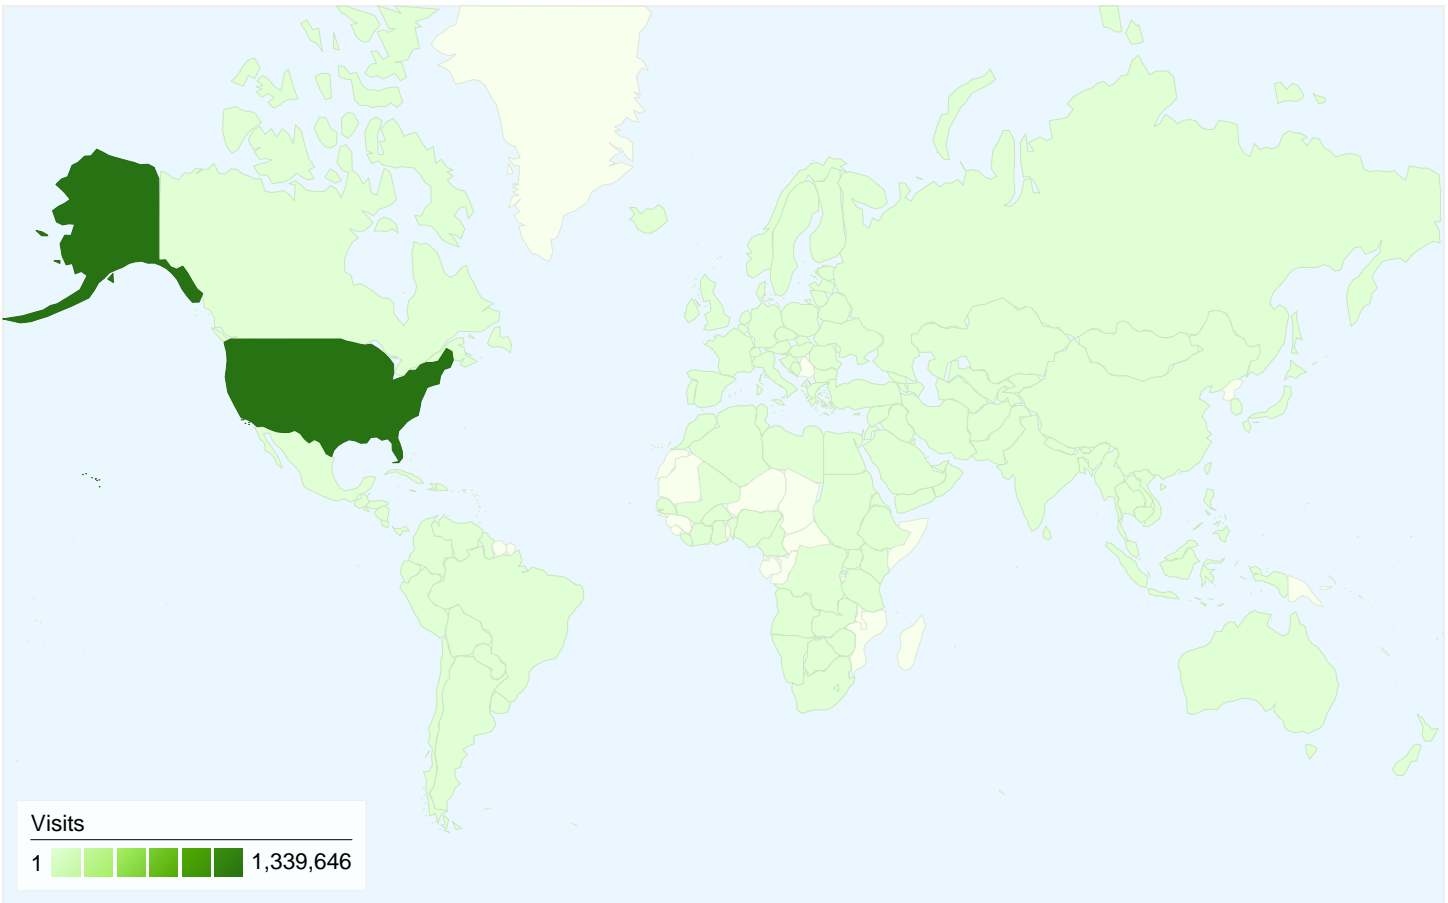

1,355,724 visits came from 177 countries/territories

Site Usage

Country/Territory	Visits	Pages/Visit	Avg. Time on Site	% New Visits	Bounce Rate
United States	1,339,646	4.00	00:03:54	21.31%	41.36%
Canada	1,229	3.66	00:03:02	67.62%	49.47%
Philippines	1,045	1.78	00:01:32	88.33%	75.12%
India	944	2.99	00:02:00	87.61%	65.89%
Germany	863	4.27	00:03:45	35.92%	48.32%
Mexico	816	2.59	00:02:01	37.01%	52.45%
United Kingdom	799	2.23	00:01:19	79.47%	63.83%
Vietnam	786	3.84	00:04:26	47.84%	35.62%
Japan	772	7.15	00:05:09	43.52%	35.36%