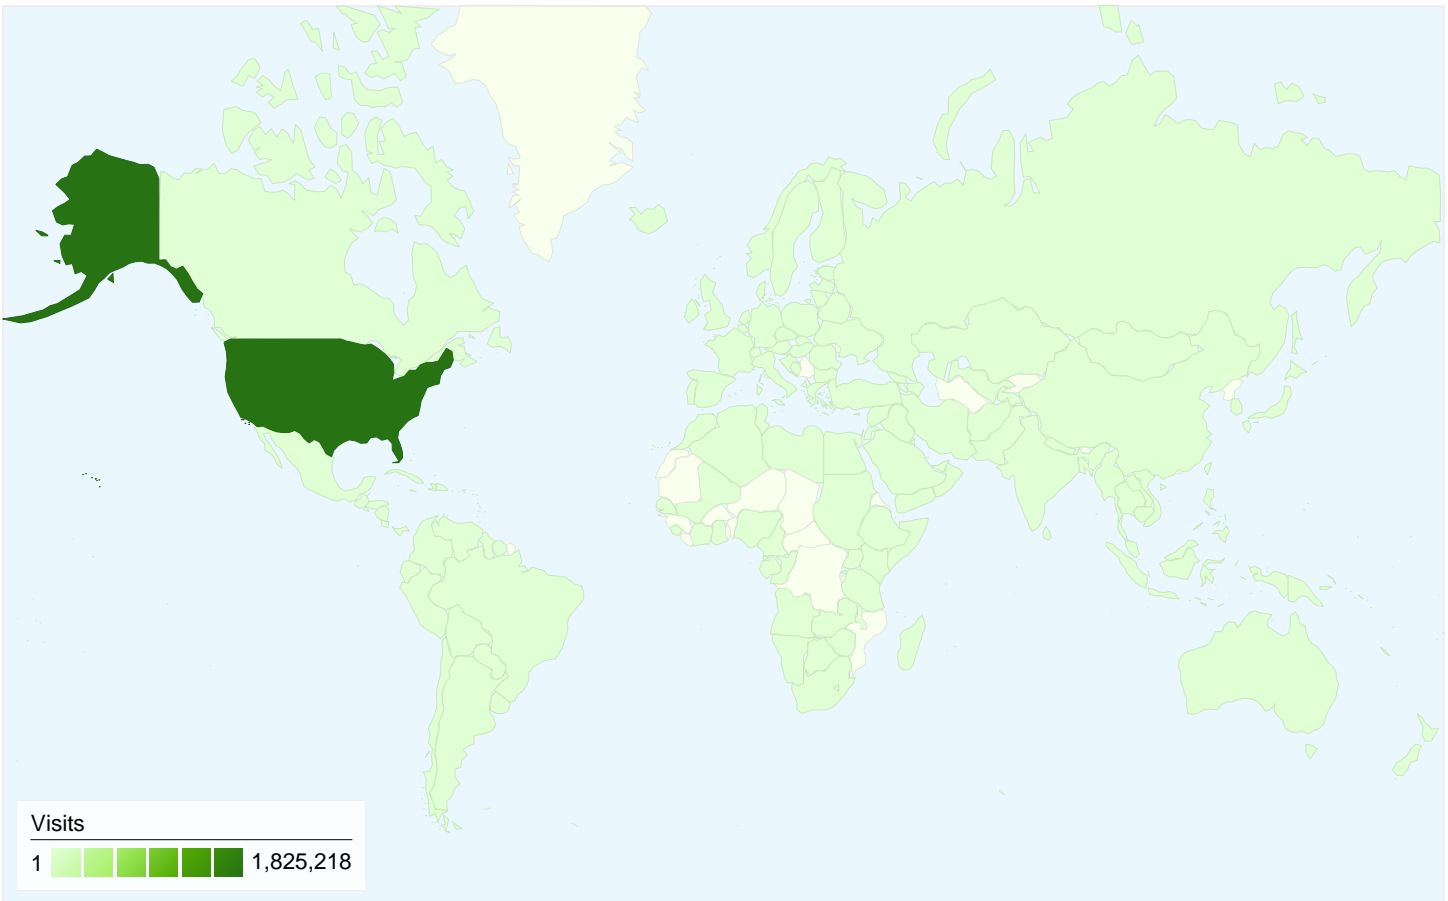

Map Overlay

Comparing to: Site

1,840,709 visits came from 183 countries/territories

Site Usage

Country/Territory	Visits	Pages/Visit	Avg. Time on Site	% New Visits	Bounce Rate
United States	1,825,218	4.46	00:04:16	19.84%	36.08%
Canada	1,568	3.54	00:02:23	57.21%	49.94%
Philippines	1,132	1.48	00:00:48	93.73%	82.33%
India	948	6.45	00:04:24	84.28%	62.03%
United Kingdom	909	2.55	00:02:04	77.89%	62.05%
Japan	892	6.72	00:05:45	35.99%	31.61%
Mexico	807	2.89	00:02:28	51.43%	50.68%
Germany	790	4.66	00:05:12	43.42%	39.11%
China	540	3.24	00:03:01	54.81%	52.78%