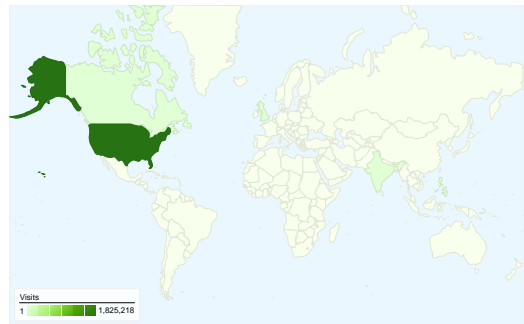

Dashboard

Comparing to: Site

Site Usage

1,840,709 Visits

36.22% Bounce Rate

8,189,737 Pageviews

00:04:16 Avg. Time on Site

4.45 Pages/Visit

20.17% % New Visits

Visitors Overview

Visitors
529,752

Map Overlay world

Traffic Sources Overview

- Direct Traffic
1,236,885.00 (67.20%)
- Search Engines
410,910.00 (22.32%)
- Referring Sites
192,747.00 (10.47%)
- Other
167 (0.01%)

Traffic Sources Overview

Comparing to: Site

All traffic sources sent a total of 1,840,709 visits

67.20% Direct Traffic

10.47% Referring Sites

22.32% Search Engines

- **Direct Traffic**
1,236,885.00 (67.20%)
- **Search Engines**
410,910.00 (22.32%)
- **Referring Sites**
192,747.00 (10.47%)
- **Other**
167 (0.01%)

Site Usage

Country/Territory	Visits	Pages/Visit	Avg. Time on Site	% New Visits	Bounce Rate
United States	1,825,218	4.46	00:04:16	19.84%	36.08%
Canada	1,568	3.54	00:02:23	57.21%	49.94%
Philippines	1,132	1.48	00:00:48	93.73%	82.33%
India	948	6.45	00:04:24	84.28%	62.03%
United Kingdom	909	2.55	00:02:04	77.89%	62.05%
Japan	892	6.72	00:05:45	35.99%	31.61%
Mexico	807	2.89	00:02:28	51.43%	50.68%
Germany	790	4.66	00:05:12	43.42%	39.11%
China	540	3.24	00:03:01	54.81%	52.78%