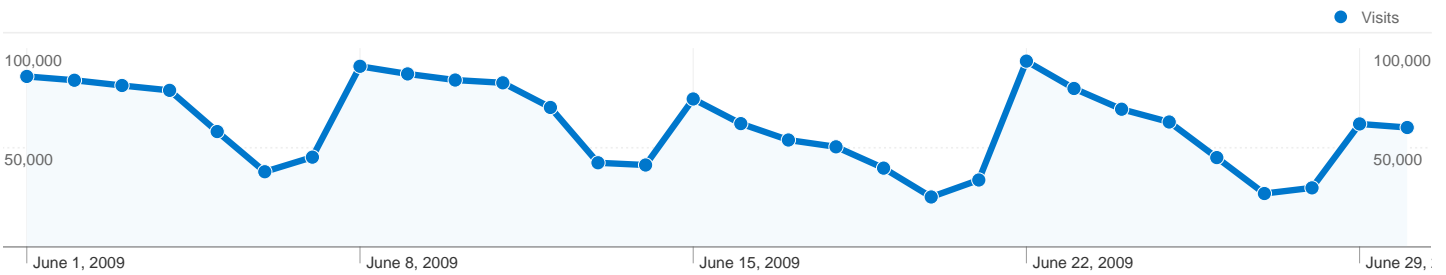

Dashboard

Comparing to: Site

Site Usage

1,840,709 Visits

36.22% Bounce Rate

8,189,737 Pageviews

00:04:16 Avg. Time on Site

4.45 Pages/Visit

529,752 people visited this site

1,840,709 Visits

529,752 Absolute Unique Visitors

8,189,737 Pageviews

4.45 Average Pageviews

00:04:16 Time on Site

36.22% Bounce Rate

20.17% New Visits

Traffic Sources Overview

Comparing to: Site

All traffic sources sent a total of 1,840,709 visits

67.20% Direct Traffic

10.47% Referring Sites

22.32% Search Engines

- **Direct Traffic**
1,236,885.00 (67.20%)
- **Search Engines**
410,910.00 (22.32%)
- **Referring Sites**
192,747.00 (10.47%)
- **Other**
167 (0.01%)