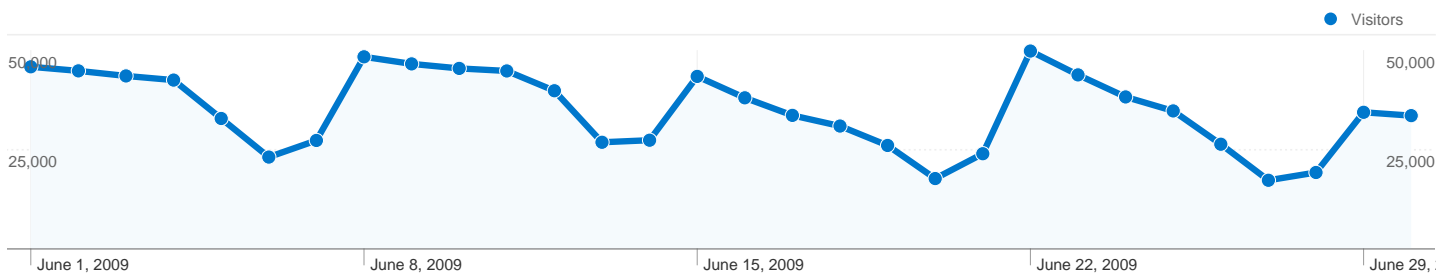

Dashboard

Comparing to: Site

Site Usage

1,840,709 Visits

36.22% Bounce Rate

8,189,737 Pageviews

00:04:16 Avg. Time on Site

4.45 Pages/Visit

20.17% % New Visits

Visitors Overview

Visitors
529,752

Map Overlay world

Traffic Sources Overview

- Direct Traffic
1,236,885.00 (67.20%)
- Search Engines
410,910.00 (22.32%)
- Referring Sites
192,747.00 (10.47%)
- Other
167 (0.01%)

529,752 people visited this site

1,840,709 Visits

529,752 Absolute Unique Visitors

8,189,737 Pageviews

4.45 Average Pageviews

00:04:16 Time on Site

36.22% Bounce Rate

20.17% New Visits