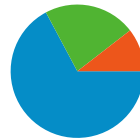

Traffic Sources Overview

Comparing to: Site

All traffic sources sent a total of 1,840,709 visits

67.20% Direct Traffic

10.47% Referring Sites

22.32% Search Engines

- **Direct Traffic**
1,236,885.00 (67.20%)
- **Search Engines**
410,910.00 (22.32%)
- **Referring Sites**
192,747.00 (10.47%)
- **Other**
167 (0.01%)

Top Traffic Sources

Sources	Visits	% visits
(direct) ((none))	1,236,885	67.20%
google (organic)	253,751	13.79%
search (organic)	105,045	5.71%
my.pcc.edu (referral)	84,720	4.60%
intranet.pcc.edu (referral)	38,256	2.08%