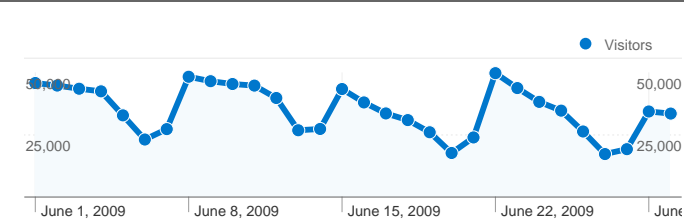

Dashboard

Comparing to: Site

Site Usage

1,840,709 Visits

36.22% Bounce Rate

8,189,737 Pageviews

00:04:16 Avg. Time on Site

4.45 Pages/Visit

20.17% % New Visits

Visitors Overview

Visitors
529,752

Map Overlay world

Traffic Sources Overview

- Direct Traffic
1,236,885.00 (67.20%)
- Search Engines
410,910.00 (22.32%)
- Referring Sites
192,747.00 (10.47%)
- Other
167 (0.01%)

529,752 people visited this site

1,840,709 Visits

529,752 Absolute Unique Visitors

8,189,737 Pageviews

4.45 Average Pageviews

00:04:16 Time on Site

36.22% Bounce Rate

20.17% New Visits

Site Usage

Country/Territory	Visits	Pages/Visit	Avg. Time on Site	% New Visits	Bounce Rate
United States	1,825,218	4.46	00:04:16	19.84%	36.08%
Canada	1,568	3.54	00:02:23	57.21%	49.94%
Philippines	1,132	1.48	00:00:48	93.73%	82.33%
India	948	6.45	00:04:24	84.28%	62.03%
United Kingdom	909	2.55	00:02:04	77.89%	62.05%
Japan	892	6.72	00:05:45	35.99%	31.61%
Mexico	807	2.89	00:02:28	51.43%	50.68%
Germany	790	4.66	00:05:12	43.42%	39.11%
China	540	3.24	00:03:01	54.81%	52.78%