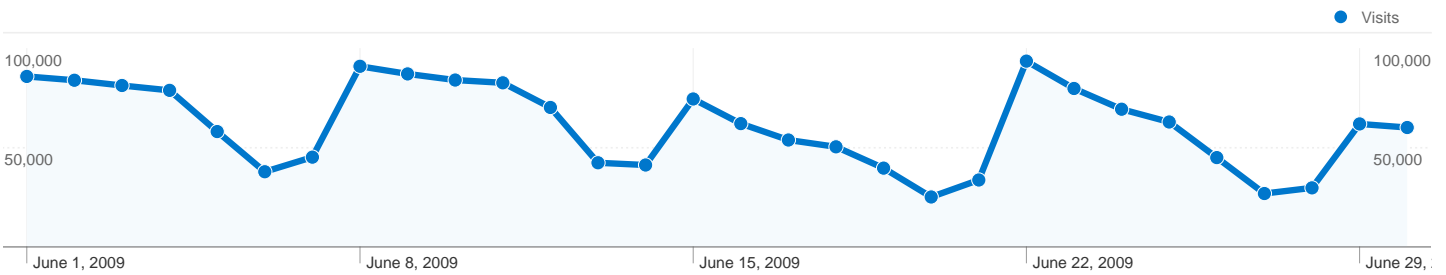

Dashboard

Comparing to: Site

Site Usage

1,840,709 Visits

36.22% Bounce Rate

8,189,737 Pageviews

00:04:16 Avg. Time on Site

4.45 Pages/Visit

20.17% % New Visits

Visitors Overview

Visitors
529,752

Map Overlay world

Traffic Sources Overview

- Direct Traffic
1,236,885.00 (67.20%)
- Search Engines
410,910.00 (22.32%)
- Referring Sites
192,747.00 (10.47%)
- Other
167 (0.01%)

529,752 people visited this site

1,840,709 Visits

529,752 Absolute Unique Visitors

8,189,737 Pageviews

4.45 Average Pageviews

00:04:16 Time on Site

36.22% Bounce Rate

20.17% New Visits

Site Usage

Country/Territory	Visits	Pages/Visit	Avg. Time on Site	% New Visits	Bounce Rate
United States	1,825,218	4.46	00:04:16	19.84%	36.08%
Canada	1,568	3.54	00:02:23	57.21%	49.94%
Philippines	1,132	1.48	00:00:48	93.73%	82.33%
India	948	6.45	00:04:24	84.28%	62.03%
United Kingdom	909	2.55	00:02:04	77.89%	62.05%
Japan	892	6.72	00:05:45	35.99%	31.61%
Mexico	807	2.89	00:02:28	51.43%	50.68%
Germany	790	4.66	00:05:12	43.42%	39.11%
China	540	3.24	00:03:01	54.81%	52.78%