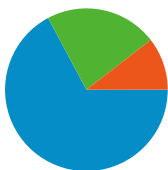

Dashboard

Comparing to: Site

Site Usage

1,840,709 Visits

36.22% Bounce Rate

8,189,737 Pageviews

00:04:16 Avg. Time on Site

4.45 Pages/Visit

20.17% % New Visits

Visitors Overview

Visitors
529,752

Map Overlay world

Traffic Sources Overview

- Direct Traffic
1,236,885.00 (67.20%)
- Search Engines
410,910.00 (22.32%)
- Referring Sites
192,747.00 (10.47%)
- Other
167 (0.01%)

529,752 people visited this site

1,840,709 Visits

529,752 Absolute Unique Visitors

8,189,737 Pageviews

4.45 Average Pageviews

00:04:16 Time on Site

36.22% Bounce Rate

20.17% New Visits

Site Usage

Country/Territory	Visits	Pages/Visit	Avg. Time on Site	% New Visits	Bounce Rate
United States	1,825,218	4.46	00:04:16	19.84%	36.08%
Canada	1,568	3.54	00:02:23	57.21%	49.94%
Philippines	1,132	1.48	00:00:48	93.73%	82.33%
India	948	6.45	00:04:24	84.28%	62.03%
United Kingdom	909	2.55	00:02:04	77.89%	62.05%
Japan	892	6.72	00:05:45	35.99%	31.61%
Mexico	807	2.89	00:02:28	51.43%	50.68%
Germany	790	4.66	00:05:12	43.42%	39.11%
China	540	3.24	00:03:01	54.81%	52.78%