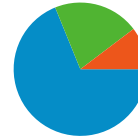

## Technical Profile

Browser	Visits	% visits	Connection Speed	Visits	% visits
Internet Explorer	1,114,486	58.38%	Cable	725,736	38.01%
Firefox	631,549	33.08%	T1	549,401	28.78%
Safari	121,636	6.37%	Unknown	369,690	19.36%
Chrome	29,181	1.53%	DSL	245,196	12.84%
Mozilla	6,464	0.34%	Dialup	14,141	0.74%

# Traffic Sources Overview

Comparing to: Site

All traffic sources sent a total of 1,909,145 visits

 68.84% Direct Traffic

 10.30% Referring Sites

 20.85% Search Engines

- **Direct Traffic**  
1,314,320.00 (68.84%)
- **Search Engines**  
397,985.00 (20.85%)
- **Referring Sites**  
196,725.00 (10.30%)
- **Other**  
115 (0.01%)

## Top Traffic Sources

Sources	Visits	% visits	Keywords	Visits	% visits
(direct) ((none))	1,314,320	68.84%	pcc	63,668	16.00%
google (organic)	239,538	12.55%	portland community college	40,204	10.10%
search (organic)	103,487	5.42%	pcc.edu	31,912	8.02%
my.pcc.edu (referral)	91,803	4.81%	mypcc	12,364	3.11%
intranet.pcc.edu (referral)	37,035	1.94%	www.pcc.edu	7,667	1.93%