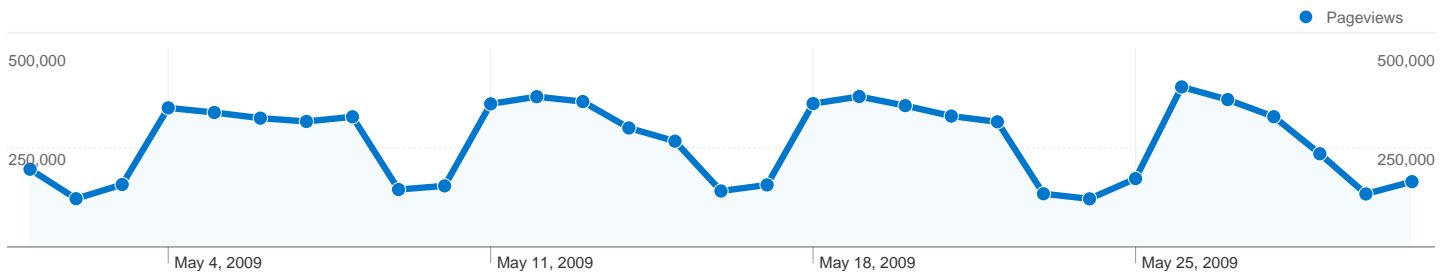

Content Overview

Comparing to: Site

Pages on this site were viewed a total of 8,207,455 times

8,207,455 Pageviews

5,660,806 Unique Views

40.65% Bounce Rate

Top Content

Pages	Pageviews	% Pageviews
my.pcc.edu/cp/home/displaylogin	1,028,790	12.53%
www.pcc.edu/	742,011	9.04%
my.pcc.edu/render.userLayoutRootNode.uP?uP_root=root	698,178	8.51%
my.pcc.edu/cp/school/schedule	340,467	4.15%
my.pcc.edu/cp/home/logout?uP_tparam=frm&frm=	244,297	2.98%