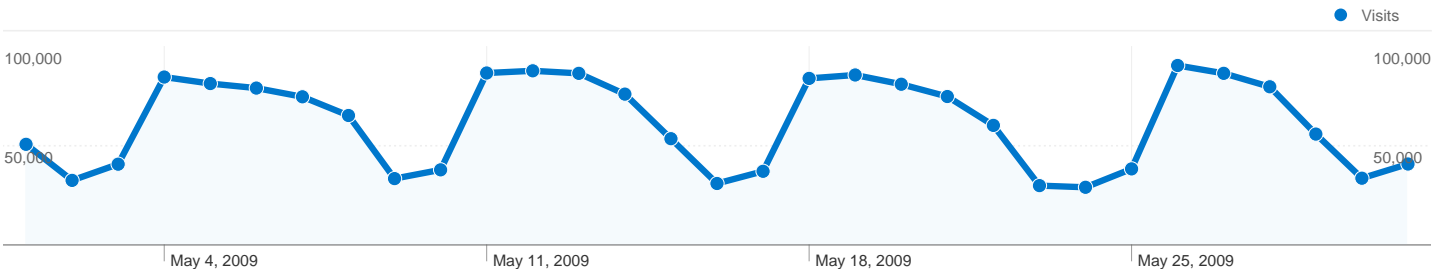

Traffic Sources Overview

Comparing to: Site

All traffic sources sent a total of 1,909,145 visits

68.84% Direct Traffic

10.30% Referring Sites

20.85% Search Engines

- **Direct Traffic**
  1,314,320.00 (68.84%)
- **Search Engines**
  397,985.00 (20.85%)
- **Referring Sites**
  196,725.00 (10.30%)
- **Other**
  115 (0.01%)

Top Traffic Sources

Sources	Visits	% visits	Keywords	Visits	% visits
(direct) ((none))	1,314,320	68.84%	pcc	63,668	16.00%
google (organic)	239,538	12.55%	portland community college	40,204	10.10%
search (organic)	103,487	5.42%	pcc.edu	31,912	8.02%
my.pcc.edu (referral)	91,803	4.81%	mypcc	12,364	3.11%
intranet.pcc.edu (referral)	37,035	1.94%	www.pcc.edu	7,667	1.93%