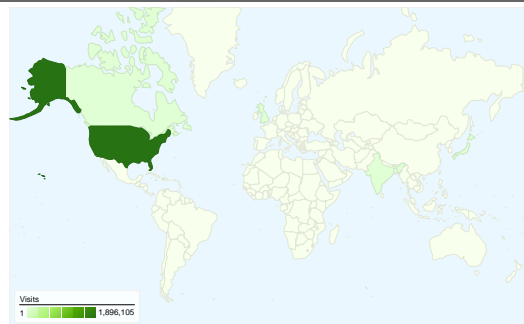

Map Overlay world

Traffic Sources Overview

- **Direct Traffic**
  1,314,320.00 (68.84%)
- **Search Engines**
  397,985.00 (20.85%)
- **Referring Sites**
  196,725.00 (10.30%)
- **Other**
  115 (0.01%)

Content Overview

Pages	Pageviews	% Pageviews
my.pcc.edu/cp/home/displaylog	1,028,790	12.53%
www.pcc.edu/	742,011	9.04%
my.pcc.edu/render.userLayout	698,178	8.51%
my.pcc.edu/cp/school/schedule	340,467	4.15%
my.pcc.edu/cp/home/logout?uP	244,297	2.98%