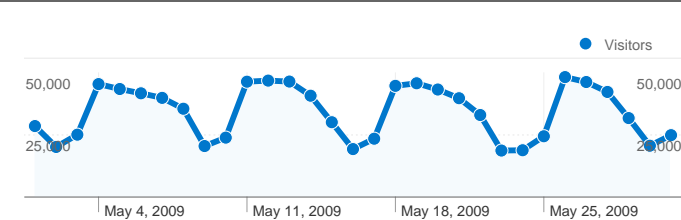

### Site Usage

**1,909,145** Visits

**40.65%** Bounce Rate

**8,207,455** Pageviews

**00:04:02** Avg. Time on Site

**4.30** Pages/Visit

**21.11%** % New Visits

### Visitors Overview

**Visitors**  
**595,769**

## 595,769 people visited this site

**1,909,145** Visits

**595,769** Absolute Unique Visitors

**8,207,455** Pageviews

**4.30** Average Pageviews

**00:04:02** Time on Site

**40.65%** Bounce Rate

**21.11%** New Visits

# Content Overview

Comparing to: Site

Pages on this site were viewed a total of 8,207,455 times

8,207,455 Pageviews

5,660,806 Unique Views

40.65% Bounce Rate