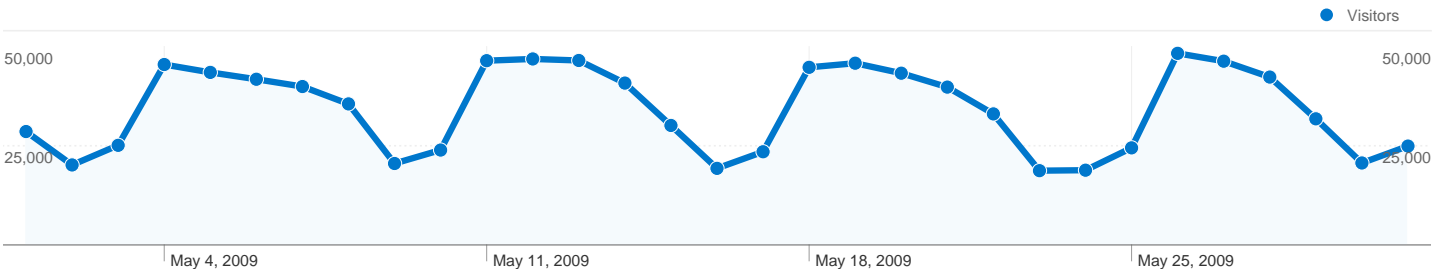

### Site Usage

**1,909,145** Visits

**40.65%** Bounce Rate

**8,207,455** Pageviews

**00:04:02** Avg. Time on Site

**4.30** Pages/Visit

**21.11%** % New Visits

### Visitors Overview

**Visitors**  
**595,769**

## 595,769 people visited this site

**1,909,145** Visits

**595,769** Absolute Unique Visitors

**8,207,455** Pageviews

**4.30** Average Pageviews

**00:04:02** Time on Site

**40.65%** Bounce Rate

**21.11%** New Visits

# Content Overview

Comparing to: Site

Pages on this site were viewed a total of 8,207,455 times

8,207,455 Pageviews

5,660,806 Unique Views

40.65% Bounce Rate