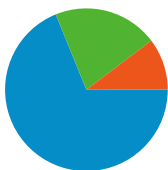

Traffic Sources Overview

- **Direct Traffic**
  1,314,320.00 (68.84%)
- **Search Engines**
  397,985.00 (20.85%)
- **Referring Sites**
  196,725.00 (10.30%)
- **Other**
  115 (0.01%)

Content Overview

Pages	Pageviews	% Pageviews
my.pcc.edu/cp/home/displaylog	1,028,790	12.53%
www.pcc.edu/	742,011	9.04%
my.pcc.edu/render.userLayout	698,178	8.51%
my.pcc.edu/cp/school/schedule	340,467	4.15%
my.pcc.edu/cp/home/logout?uP	244,297	2.98%