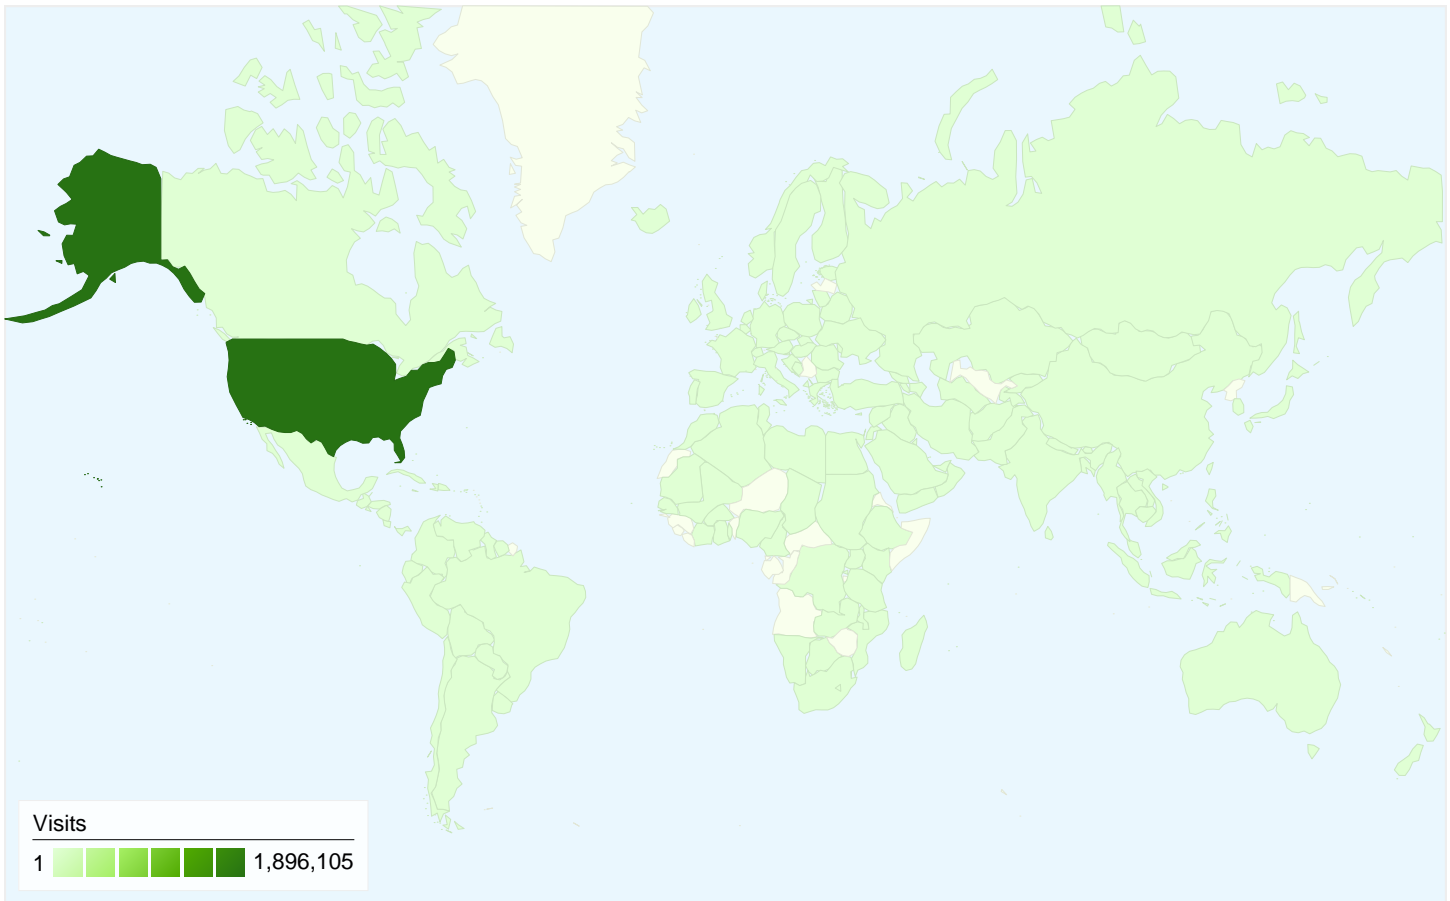

### Visitors Overview

**Visitors**  
**595,769**

## 595,769 people visited this site

**1,909,145** Visits

**595,769** Absolute Unique Visitors

**8,207,455** Pageviews

**4.30** Average Pageviews

**00:04:02** Time on Site

**40.65%** Bounce Rate

**21.11%** New Visits

# Traffic Sources Overview

Comparing to: Site

All traffic sources sent a total of 1,909,145 visits

 68.84% Direct Traffic

 10.30% Referring Sites

 20.85% Search Engines

- **Direct Traffic**  
1,314,320.00 (68.84%)
- **Search Engines**  
397,985.00 (20.85%)
- **Referring Sites**  
196,725.00 (10.30%)
- **Other**  
115 (0.01%)

## 1,909,145 visits came from 177 countries/territories