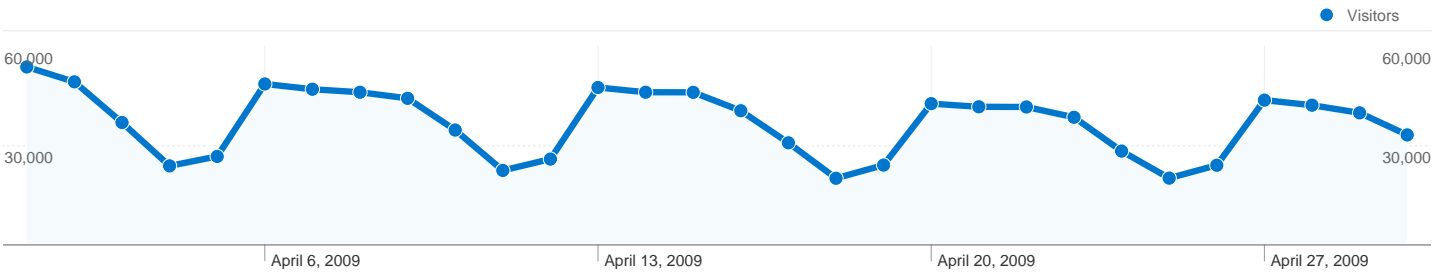

Dashboard

Comparing to: Site

Site Usage

2,015,041 Visits

40.89% Bounce Rate

7,850,139 Pageviews

00:03:42 Avg. Time on Site

3.90 Pages/Visit

21.08% % New Visits

Visitors Overview

Visitors
621,408

Map Overlay world

Traffic Sources Overview

- **Direct Traffic**
1,398,783.00 (69.42%)
- **Search Engines**
401,408.00 (19.92%)
- **Referring Sites**
214,661.00 (10.65%)
- **Other**
189 (0.01%)

621,408 people visited this site

2,015,041 Visits

621,408 Absolute Unique Visitors

7,850,139 Pageviews

3.90 Average Pageviews

00:03:42 Time on Site

40.89% Bounce Rate

21.08% New Visits

Traffic Sources Overview

Comparing to: Site

All traffic sources sent a total of 2,015,041 visits

 **69.42% Direct Traffic**

 **10.65% Referring Sites**

 **19.92% Search Engines**

- **Direct Traffic**
1,398,783.00 (69.42%)
- **Search Engines**
401,408.00 (19.92%)
- **Referring Sites**
214,661.00 (10.65%)
- **Other**
189 (0.01%)