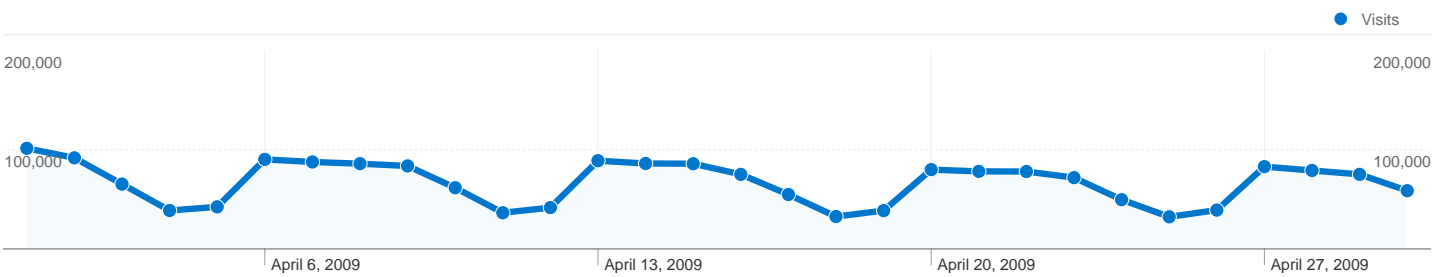

Dashboard

Comparing to: Site

Site Usage

2,015,041 Visits

40.89% Bounce Rate

7,850,139 Pageviews

00:03:42 Avg. Time on Site

3.90 Pages/Visit

21.08% % New Visits

Visitors Overview

Visitors
621,408

Map Overlay world

Traffic Sources Overview

- **Direct Traffic**
1,398,783.00 (69.42%)
- **Search Engines**
401,408.00 (19.92%)
- **Referring Sites**
214,661.00 (10.65%)
- **Other**
189 (0.01%)

621,408 people visited this site

2,015,041 Visits

621,408 Absolute Unique Visitors

7,850,139 Pageviews

3.90 Average Pageviews

00:03:42 Time on Site

40.89% Bounce Rate

21.08% New Visits

Traffic Sources Overview

Comparing to: Site

All traffic sources sent a total of 2,015,041 visits

 **69.42% Direct Traffic**

 **10.65% Referring Sites**

 **19.92% Search Engines**

- **Direct Traffic**
1,398,783.00 (69.42%)
- **Search Engines**
401,408.00 (19.92%)
- **Referring Sites**
214,661.00 (10.65%)
- **Other**
189 (0.01%)