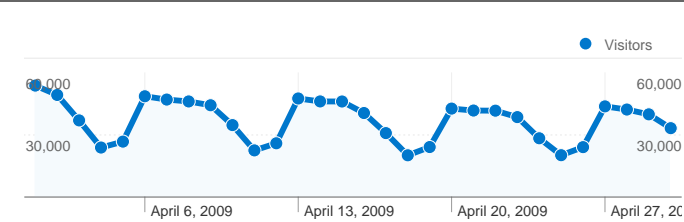

Visitors Overview

Visitors
621,408