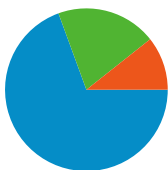

Dashboard

Comparing to: Site

Site Usage

2,015,041 Visits

40.89% Bounce Rate

7,850,139 Pageviews

00:03:42 Avg. Time on Site

3.90 Pages/Visit

21.08% % New Visits

Visitors Overview

Visitors
621,408

Map Overlay world

Traffic Sources Overview

- **Direct Traffic**
1,398,783.00 (69.42%)
- **Search Engines**
401,408.00 (19.92%)
- **Referring Sites**
214,661.00 (10.65%)
- **Other**
189 (0.01%)

621,408 people visited this site

2,015,041 Visits

621,408 Absolute Unique Visitors

7,850,139 Pageviews

3.90 Average Pageviews

00:03:42 Time on Site

40.89% Bounce Rate

21.08% New Visits

Site Usage

Country/Territory	Visits	Pages/Visit	Avg. Time on Site	% New Visits	Bounce Rate
United States	2,002,070	3.90	00:03:42	20.79%	40.80%
Canada	1,422	3.00	00:02:05	67.72%	57.67%
Japan	828	6.08	00:04:44	49.64%	42.27%
India	745	2.87	00:01:51	88.59%	60.00%
United Kingdom	639	2.64	00:01:45	78.87%	66.67%
Philippines	507	2.04	00:01:23	91.52%	79.29%
Germany	501	3.81	00:02:49	42.51%	40.32%
Mexico	468	4.48	00:03:37	61.11%	47.65%
Brazil	459	2.56	00:02:52	32.68%	32.90%