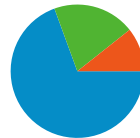

Traffic Sources Overview

Comparing to: Site

All traffic sources sent a total of 2,015,041 visits

 **69.42% Direct Traffic**

 **10.65% Referring Sites**

 **19.92% Search Engines**

- **Direct Traffic**
1,398,783.00 (69.42%)
- **Search Engines**
401,408.00 (19.92%)
- **Referring Sites**
214,661.00 (10.65%)
- **Other**
189 (0.01%)

Top Traffic Sources

Sources	Visits	% visits
(direct) ((none))	1,398,783	69.42%
google (organic)	240,971	11.96%
search (organic)	104,936	5.21%
my.pcc.edu (referral)	99,035	4.91%
intranet.pcc.edu (referral)	42,698	2.12%