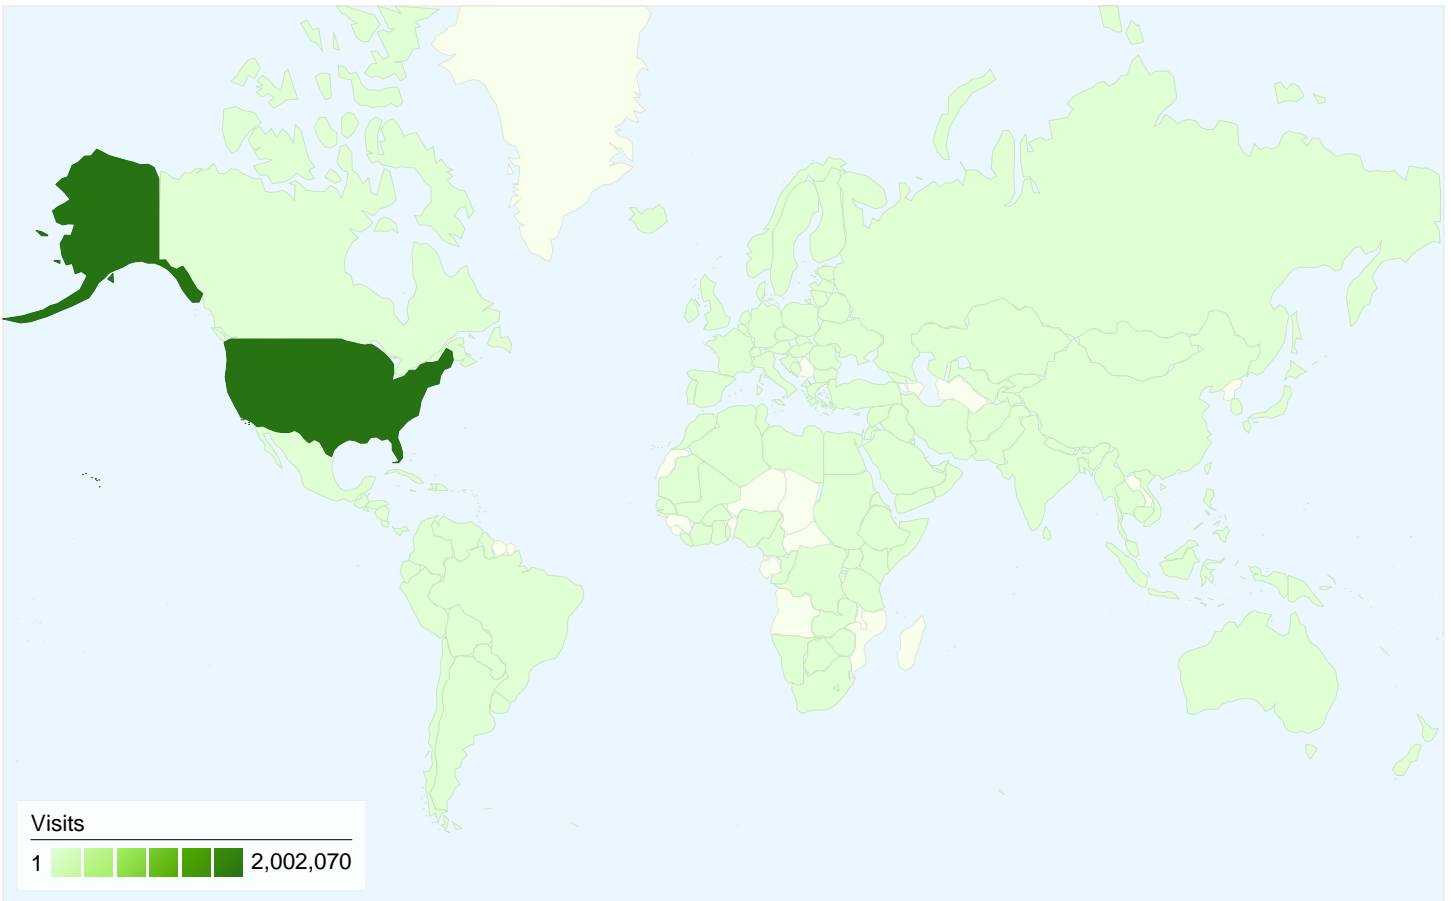

Map Overlay

Comparing to: Site

2,015,041 visits came from 177 countries/territories

Site Usage

Country/Territory	Visits	Pages/Visit	Avg. Time on Site	% New Visits	Bounce Rate
United States	2,002,070	3.90	00:03:42	20.79%	40.80%
Canada	1,422	3.00	00:02:05	67.72%	57.67%
Japan	828	6.08	00:04:44	49.64%	42.27%
India	745	2.87	00:01:51	88.59%	60.00%
United Kingdom	639	2.64	00:01:45	78.87%	66.67%
Philippines	507	2.04	00:01:23	91.52%	79.29%
Germany	501	3.81	00:02:49	42.51%	40.32%
Mexico	468	4.48	00:03:37	61.11%	47.65%
Brazil	459	2.56	00:02:52	32.68%	32.90%