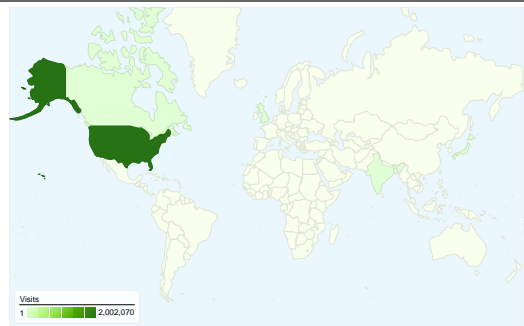

Dashboard

Comparing to: Site

Site Usage

2,015,041 Visits

40.89% Bounce Rate

7,850,139 Pageviews

00:03:42 Avg. Time on Site

3.90 Pages/Visit

21.08% % New Visits

Visitors Overview

Visitors
621,408

Map Overlay world

Traffic Sources Overview

- **Direct Traffic**
1,398,783.00 (69.42%)
- **Search Engines**
401,408.00 (19.92%)
- **Referring Sites**
214,661.00 (10.65%)
- **Other**
189 (0.01%)

Traffic Sources Overview

Comparing to: Site

All traffic sources sent a total of 2,015,041 visits

 **69.42% Direct Traffic**

 **10.65% Referring Sites**

 **19.92% Search Engines**

- **Direct Traffic**
1,398,783.00 (69.42%)
- **Search Engines**
401,408.00 (19.92%)
- **Referring Sites**
214,661.00 (10.65%)
- **Other**
189 (0.01%)

Site Usage

Country/Territory	Visits	Pages/Visit	Avg. Time on Site	% New Visits	Bounce Rate
United States	2,002,070	3.90	00:03:42	20.79%	40.80%
Canada	1,422	3.00	00:02:05	67.72%	57.67%
Japan	828	6.08	00:04:44	49.64%	42.27%
India	745	2.87	00:01:51	88.59%	60.00%
United Kingdom	639	2.64	00:01:45	78.87%	66.67%
Philippines	507	2.04	00:01:23	91.52%	79.29%
Germany	501	3.81	00:02:49	42.51%	40.32%
Mexico	468	4.48	00:03:37	61.11%	47.65%
Brazil	459	2.56	00:02:52	32.68%	32.90%