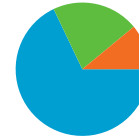

# Traffic Sources Overview

All traffic sources sent a total of 2,138,178 visits

67.92% Direct Traffic

10.97% Referring Sites

21.09% Search Engines

- **Direct Traffic**  
1,452,310.00 (67.92%)
- **Search Engines**  
451,014.00 (21.09%)
- **Referring Sites**  
234,656.00 (10.97%)
- **Other**  
198 (0.01%)

## Top Traffic Sources

Sources	Visits	% visits	Keywords	Visits	% visits
(direct) ((none))	1,452,310	67.92%	pcc	74,381	16.49%
google (organic)	271,416	12.69%	portland community college	49,222	10.91%
my.pcc.edu (referral)	114,742	5.37%	pcc.edu	31,351	6.95%
search (organic)	114,660	5.36%	mypcc	15,235	3.38%
intranet.pcc.edu (referral)	43,941	2.06%	www.pcc.edu	8,783	1.95%