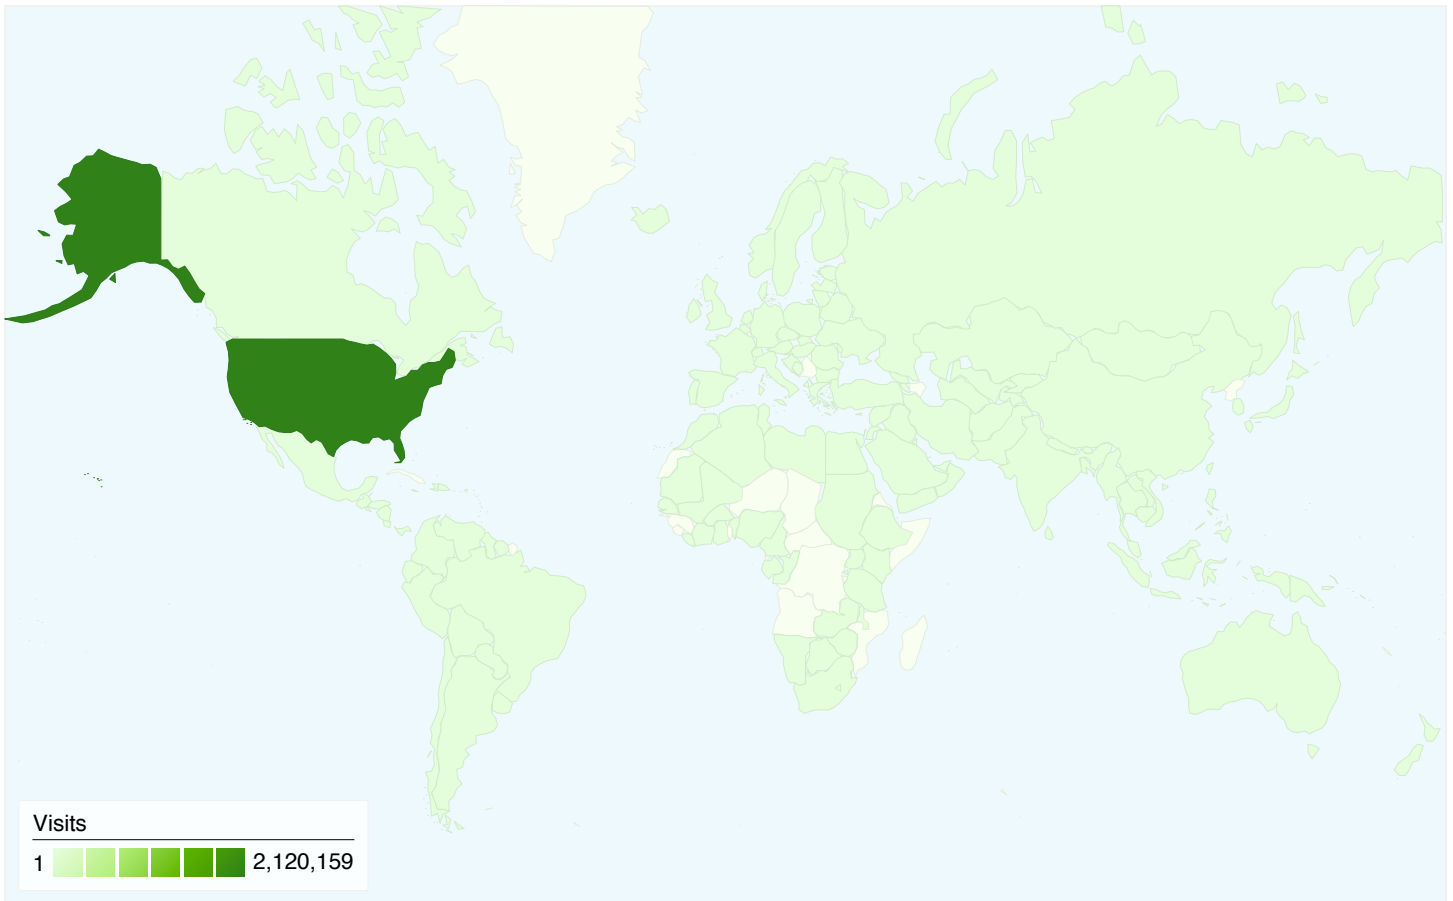

## Visitors Overview

**Visitors**  
**625,210**

**625,210 people visited this site**

**2,138,178 Visits**

**625,210 Absolute Unique Visitors**

**9,376,650 Pageviews**

**4.39 Average Pageviews**

**00:04:20 Time on Site**

**36.36% Bounce Rate**

**21.42% New Visits**

# Traffic Sources Overview

All traffic sources sent a total of 2,138,178 visits

67.92% Direct Traffic

10.97% Referring Sites

21.09% Search Engines

- **Direct Traffic**  
1,452,310.00 (67.92%)
- **Search Engines**  
451,014.00 (21.09%)
- **Referring Sites**  
234,656.00 (10.97%)
- **Other**  
198 (0.01%)

## 2,138,178 visits came from 184 countries/territories