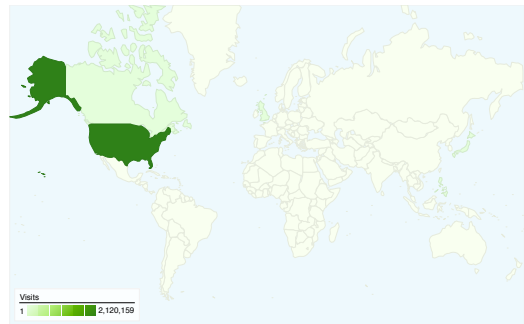

Map Overlay world

Traffic Sources Overview

- **Direct Traffic**
  1,452,310.00 (67.92%)
- **Search Engines**
  451,014.00 (21.09%)
- **Referring Sites**
  234,656.00 (10.97%)
- **Other**
  198 (0.01%)

Content Overview

Pages	Pageviews	% Pageviews
my.pcc.edu/cp/home/displaylog	1,276,460	13.63%
www.pcc.edu/	852,067	9.10%
my.pcc.edu/render.userLayout	796,053	8.50%
my.pcc.edu/cp/school/schedule	582,356	6.22%
my.pcc.edu/tag.41edb4caf6860	352,601	3.76%