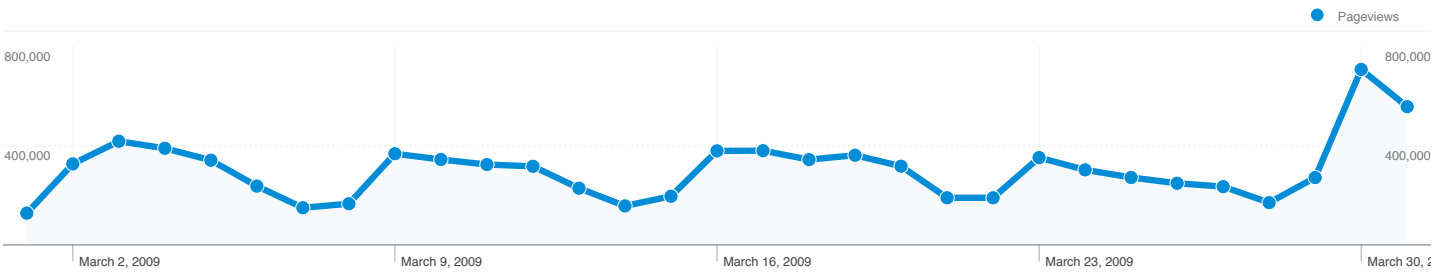

**625,210 people visited this site**

**2,138,178 Visits**

**625,210 Absolute Unique Visitors**

**9,376,650 Pageviews**

**4.39 Average Pageviews**

**00:04:20 Time on Site**

**36.36% Bounce Rate**

**21.42% New Visits**

# Traffic Sources Overview

All traffic sources sent a total of 2,138,178 visits

67.92% Direct Traffic

10.97% Referring Sites

21.09% Search Engines

- **Direct Traffic**  
1,452,310.00 (67.92%)
- **Search Engines**  
451,014.00 (21.09%)
- **Referring Sites**  
234,656.00 (10.97%)
- **Other**  
198 (0.01%)

## 2,138,178 visits came from 184 countries/territories

# Content Overview

Pages on this site were viewed a total of 9,376,650 times

 **9,376,650** Pageviews

 **6,380,598** Unique Views

 **36.36%** Bounce Rate