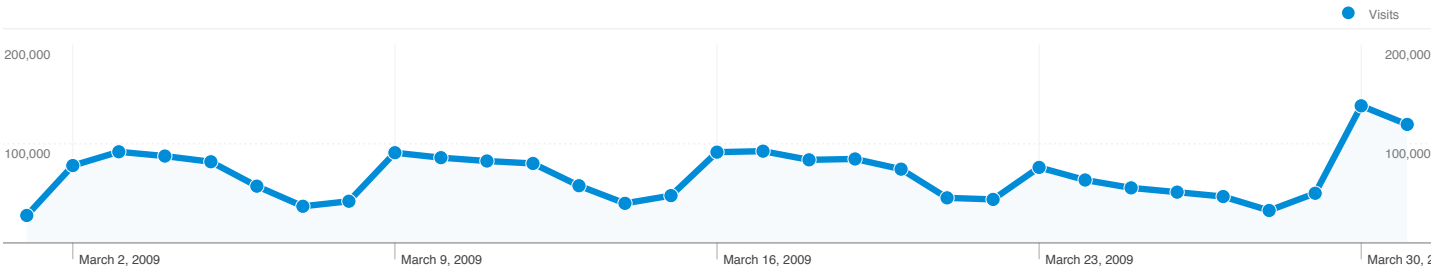

Traffic Sources Overview

All traffic sources sent a total of 2,138,178 visits

67.92% Direct Traffic

10.97% Referring Sites

21.09% Search Engines

- **Direct Traffic**
  1,452,310.00 (67.92%)
- **Search Engines**
  451,014.00 (21.09%)
- **Referring Sites**
  234,656.00 (10.97%)
- **Other**
  198 (0.01%)

Top Traffic Sources

Sources	Visits	% visits	Keywords	Visits	% visits
(direct) ((none))	1,452,310	67.92%	pcc	74,381	16.49%
google (organic)	271,416	12.69%	portland community college	49,222	10.91%
my.pcc.edu (referral)	114,742	5.37%	pcc.edu	31,351	6.95%
search (organic)	114,660	5.36%	mypcc	15,235	3.38%
intranet.pcc.edu (referral)	43,941	2.06%	www.pcc.edu	8,783	1.95%