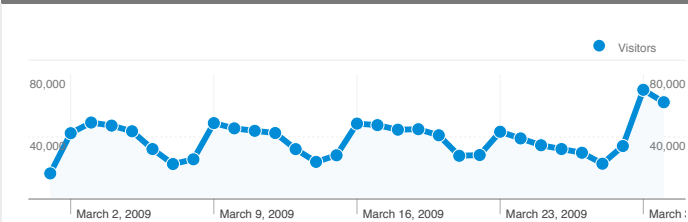

## Site Usage

**2,138,178** Visits

**36.36%** Bounce Rate

**9,376,650** Pageviews

**00:04:20** Avg. Time on Site

**4.39** Pages/Visit

**21.42%** % New Visits

## Visitors Overview

**Visitors**  
**625,210**

## 2,138,178 visits came from 184 countries/territories

# Content Overview

Pages on this site were viewed a total of 9,376,650 times

 **9,376,650** Pageviews

 **6,380,598** Unique Views

 **36.36%** Bounce Rate