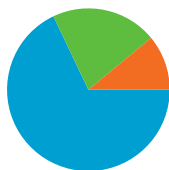

Traffic Sources Overview

- **Direct Traffic**
  1,452,310.00 (67.92%)
- **Search Engines**
  451,014.00 (21.09%)
- **Referring Sites**
  234,656.00 (10.97%)
- **Other**
  198 (0.01%)

Content Overview

Pages	Pageviews	% Pageviews
my.pcc.edu/cp/home/displaylog	1,276,460	13.63%
www.pcc.edu/	852,067	9.10%
my.pcc.edu/render.userLayout	796,053	8.50%
my.pcc.edu/cp/school/schedule	582,356	6.22%
my.pcc.edu/tag.41edb4caf6860	352,601	3.76%