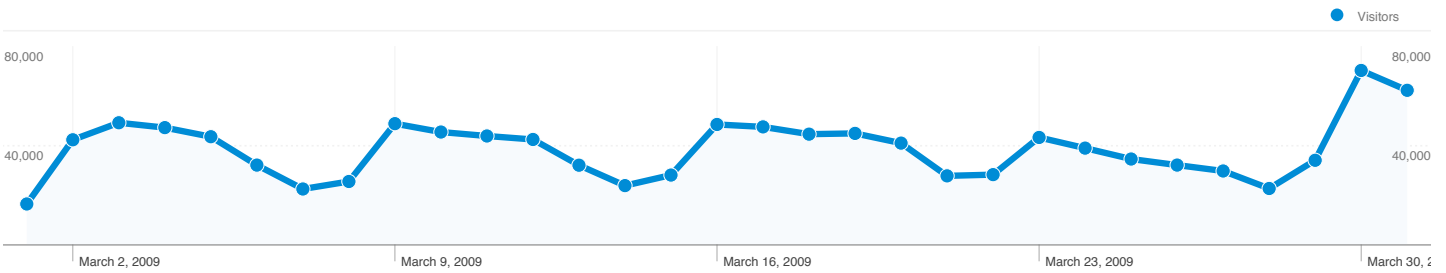

## Site Usage

**2,138,178** Visits

**36.36%** Bounce Rate

**9,376,650** Pageviews

**00:04:20** Avg. Time on Site

**4.39** Pages/Visit

**21.42%** % New Visits

## Visitors Overview

**Visitors**  
**625,210**

**625,210 people visited this site**

**2,138,178 Visits**

**625,210 Absolute Unique Visitors**

**9,376,650 Pageviews**

**4.39 Average Pageviews**

**00:04:20 Time on Site**

**36.36% Bounce Rate**

**21.42% New Visits**

# Content Overview

Pages on this site were viewed a total of 9,376,650 times

 **9,376,650** Pageviews

 **6,380,598** Unique Views

 **36.36%** Bounce Rate