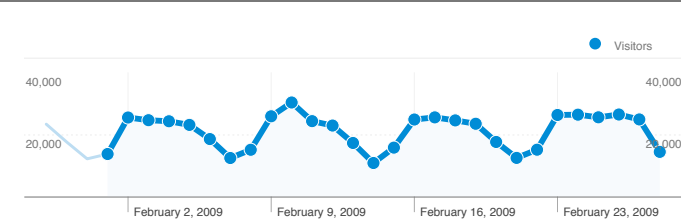

Site Usage

1,142,299 Visits

44.99% Bounce Rate

4,760,179 Pageviews

00:03:35 Avg. Time on Site

4.17 Pages/Visit

21.91% % New Visits

Visitors Overview

387,035 people visited this site

1,142,299 Visits

387,035 Absolute Unique Visitors

4,760,179 Pageviews

4.17 Average Pageviews

00:03:35 Time on Site

44.99% Bounce Rate

21.91% New Visits

Traffic Sources Overview

All traffic sources sent a total of 1,142,299 visits

 53.50% Direct Traffic

 17.32% Referring Sites

 29.17% Search Engines

- **Direct Traffic**
611,147.00 (53.50%)
- **Search Engines**
333,191.00 (29.17%)
- **Referring Sites**
197,804.00 (17.32%)
- **Other**
157 (0.01%)

1,142,299 visits came from 176 countries/territories

Site Usage

Visits	Pages/Visit	Avg. Time on Site	% New Visits	Bounce Rate	
1,142,299 % of Site Total: 100.00%	4.17 Site Avg: 4.17 (0.00%)	00:03:35 Site Avg: 00:03:35 (0.00%)	21.92% Site Avg: 21.91% (0.02%)	44.99% Site Avg: 44.99% (0.00%)	
Country/Territory	Visits	Pages/Visit	Avg. Time on Site	% New Visits	Bounce Rate
United States	1,128,845	4.17	00:03:35	21.41%	44.88%
Canada	3,721	4.44	00:03:18	36.52%	45.01%
Philippines	791	1.50	00:01:00	95.70%	81.54%
United Kingdom	769	2.82	00:01:18	90.12%	71.52%
India	720	3.01	00:02:07	90.28%	64.17%
Japan	529	6.85	00:04:50	48.20%	38.00%
Ireland	463	1.16	00:00:04	99.35%	92.44%
Vietnam	400	6.41	00:07:30	41.00%	29.00%
South Korea	377	8.33	00:06:41	53.85%	27.32%
Mexico	374	5.44	00:03:31	73.80%	54.81%