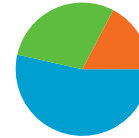

Traffic Sources Overview

All traffic sources sent a total of 1,142,299 visits

 53.50% Direct Traffic

 17.32% Referring Sites

 29.17% Search Engines

- **Direct Traffic**
611,147.00 (53.50%)
- **Search Engines**
333,191.00 (29.17%)
- **Referring Sites**
197,804.00 (17.32%)
- **Other**
157 (0.01%)

Top Traffic Sources

Sources	Visits	% visits	Keywords	Visits	% visits
(direct) ((none))	611,147	53.50%	pcc	57,649	17.30%
google (organic)	199,417	17.46%	portland community college	37,693	11.31%
my.pcc.edu (referral)	101,327	8.87%	pcc.edu	22,942	6.89%
search (organic)	83,481	7.31%	mypcc	8,881	2.67%
intranet.pcc.edu (referral)	38,856	3.40%	www.pcc.edu	7,191	2.16%