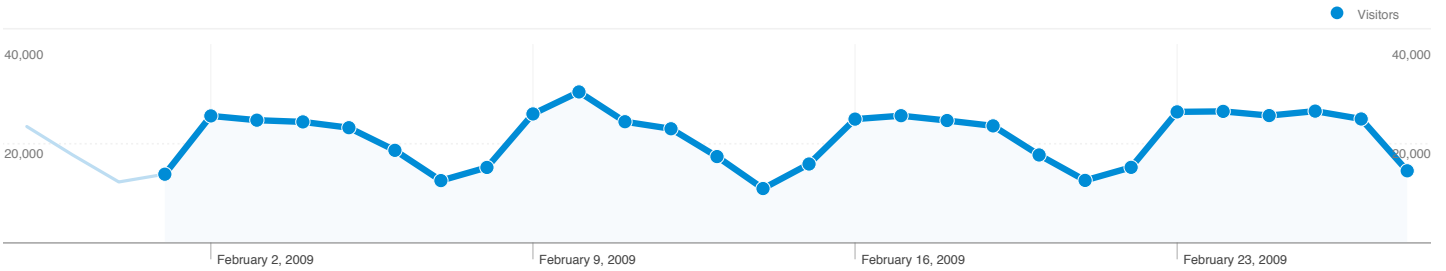

Site Usage

1,142,299 Visits

44.99% Bounce Rate

4,760,179 Pageviews

00:03:35 Avg. Time on Site

4.17 Pages/Visit

21.91% % New Visits

Visitors Overview

Visitors
387,035

Map Overlay world

Traffic Sources Overview

- **Direct Traffic**
611,147.00 (53.50%)
- **Search Engines**
333,191.00 (29.17%)
- **Referring Sites**
197,804.00 (17.32%)
- **Other**
157 (0.01%)

387,035 people visited this site

1,142,299 Visits

387,035 Absolute Unique Visitors

4,760,179 Pageviews

4.17 Average Pageviews

00:03:35 Time on Site

44.99% Bounce Rate

21.91% New Visits

1,142,299 visits came from 176 countries/territories

Site Usage

Visits	Pages/Visit	Avg. Time on Site	% New Visits	Bounce Rate	
1,142,299 % of Site Total: 100.00%	4.17 Site Avg: 4.17 (0.00%)	00:03:35 Site Avg: 00:03:35 (0.00%)	21.92% Site Avg: 21.91% (0.02%)	44.99% Site Avg: 44.99% (0.00%)	
Country/Territory	Visits	Pages/Visit	Avg. Time on Site	% New Visits	Bounce Rate
United States	1,128,845	4.17	00:03:35	21.41%	44.88%
Canada	3,721	4.44	00:03:18	36.52%	45.01%
Philippines	791	1.50	00:01:00	95.70%	81.54%
United Kingdom	769	2.82	00:01:18	90.12%	71.52%
India	720	3.01	00:02:07	90.28%	64.17%
Japan	529	6.85	00:04:50	48.20%	38.00%
Ireland	463	1.16	00:00:04	99.35%	92.44%
Vietnam	400	6.41	00:07:30	41.00%	29.00%
South Korea	377	8.33	00:06:41	53.85%	27.32%
Mexico	374	5.44	00:03:31	73.80%	54.81%