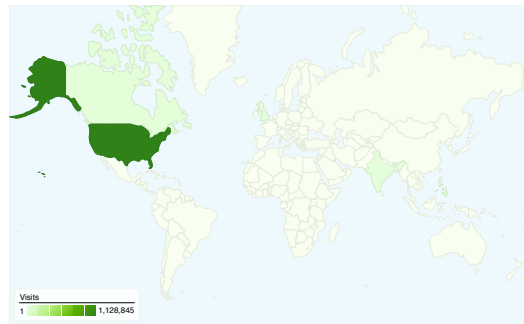

Site Usage

1,142,299 Visits

44.99% Bounce Rate

4,760,179 Pageviews

00:03:35 Avg. Time on Site

4.17 Pages/Visit

21.91% % New Visits

Visitors Overview

Visitors
387,035

Map Overlay world

Traffic Sources Overview

- **Direct Traffic**
611,147.00 (53.50%)
- **Search Engines**
333,191.00 (29.17%)
- **Referring Sites**
197,804.00 (17.32%)
- **Other**
157 (0.01%)

Traffic Sources Overview

All traffic sources sent a total of 1,142,299 visits

 53.50% Direct Traffic

 17.32% Referring Sites

 29.17% Search Engines

- **Direct Traffic**
611,147.00 (53.50%)
- **Search Engines**
333,191.00 (29.17%)
- **Referring Sites**
197,804.00 (17.32%)
- **Other**
157 (0.01%)

1,142,299 visits came from 176 countries/territories

Site Usage

Visits	Pages/Visit	Avg. Time on Site	% New Visits	Bounce Rate	
1,142,299 % of Site Total: 100.00%	4.17 Site Avg: 4.17 (0.00%)	00:03:35 Site Avg: 00:03:35 (0.00%)	21.92% Site Avg: 21.91% (0.02%)	44.99% Site Avg: 44.99% (0.00%)	
Country/Territory	Visits	Pages/Visit	Avg. Time on Site	% New Visits	Bounce Rate
United States	1,128,845	4.17	00:03:35	21.41%	44.88%
Canada	3,721	4.44	00:03:18	36.52%	45.01%
Philippines	791	1.50	00:01:00	95.70%	81.54%
United Kingdom	769	2.82	00:01:18	90.12%	71.52%
India	720	3.01	00:02:07	90.28%	64.17%
Japan	529	6.85	00:04:50	48.20%	38.00%
Ireland	463	1.16	00:00:04	99.35%	92.44%
Vietnam	400	6.41	00:07:30	41.00%	29.00%
South Korea	377	8.33	00:06:41	53.85%	27.32%
Mexico	374	5.44	00:03:31	73.80%	54.81%