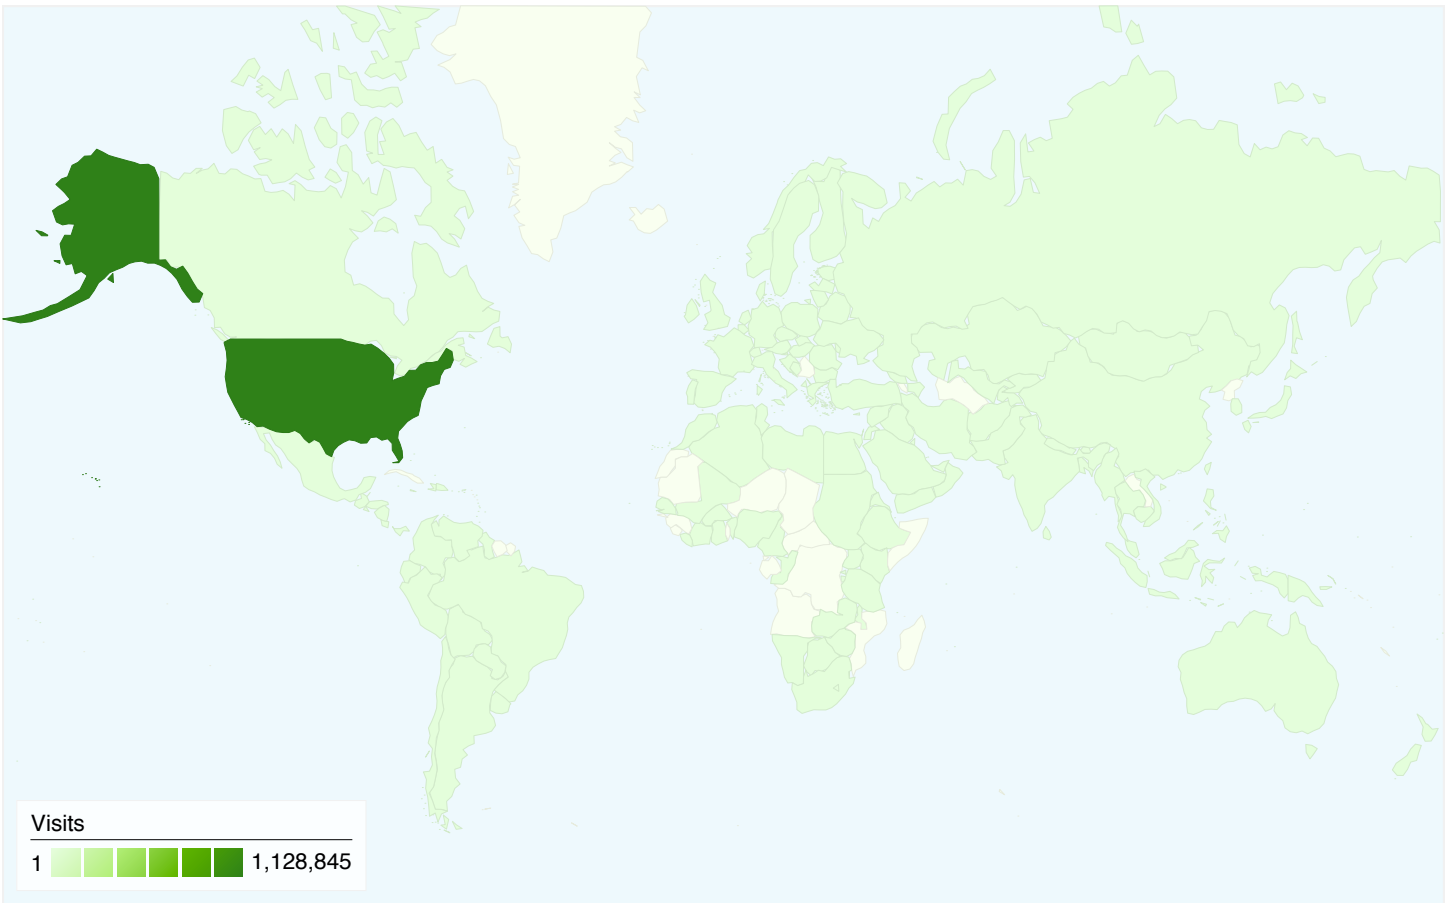

Visitors
387,035

Map Overlay world

Traffic Sources Overview

- **Direct Traffic**
611,147.00 (53.50%)
- **Search Engines**
333,191.00 (29.17%)
- **Referring Sites**
197,804.00 (17.32%)
- **Other**
157 (0.01%)

387,035 people visited this site

1,142,299 Visits

387,035 Absolute Unique Visitors

4,760,179 Pageviews

4.17 Average Pageviews

00:03:35 Time on Site

44.99% Bounce Rate

21.91% New Visits

Traffic Sources Overview

All traffic sources sent a total of 1,142,299 visits

 53.50% Direct Traffic

 17.32% Referring Sites

 29.17% Search Engines

- **Direct Traffic**
611,147.00 (53.50%)
- **Search Engines**
333,191.00 (29.17%)
- **Referring Sites**
197,804.00 (17.32%)
- **Other**
157 (0.01%)

1,142,299 visits came from 176 countries/territories

Site Usage

Visits	Pages/Visit	Avg. Time on Site	% New Visits	Bounce Rate	
1,142,299 % of Site Total: 100.00%	4.17 Site Avg: 4.17 (0.00%)	00:03:35 Site Avg: 00:03:35 (0.00%)	21.92% Site Avg: 21.91% (0.02%)	44.99% Site Avg: 44.99% (0.00%)	
Country/Territory	Visits	Pages/Visit	Avg. Time on Site	% New Visits	Bounce Rate
United States	1,128,845	4.17	00:03:35	21.41%	44.88%
Canada	3,721	4.44	00:03:18	36.52%	45.01%
Philippines	791	1.50	00:01:00	95.70%	81.54%
United Kingdom	769	2.82	00:01:18	90.12%	71.52%
India	720	3.01	00:02:07	90.28%	64.17%
Japan	529	6.85	00:04:50	48.20%	38.00%
Ireland	463	1.16	00:00:04	99.35%	92.44%
Vietnam	400	6.41	00:07:30	41.00%	29.00%
South Korea	377	8.33	00:06:41	53.85%	27.32%
Mexico	374	5.44	00:03:31	73.80%	54.81%