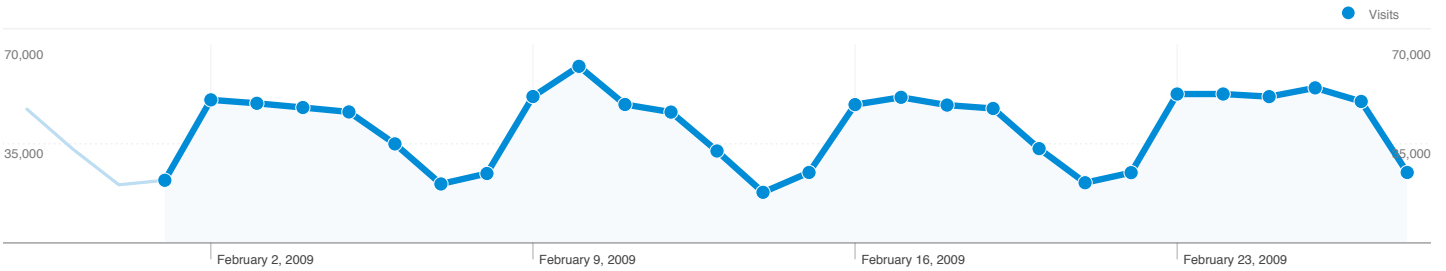

Site Usage

1,142,299 Visits

44.99% Bounce Rate

4,760,179 Pageviews

00:03:35 Avg. Time on Site

4.17 Pages/Visit

21.91% % New Visits

Visitors Overview

387,035 people visited this site

1,142,299 Visits

387,035 Absolute Unique Visitors

4,760,179 Pageviews

4.17 Average Pageviews

00:03:35 Time on Site

44.99% Bounce Rate

21.91% New Visits

Traffic Sources Overview

All traffic sources sent a total of 1,142,299 visits

 53.50% Direct Traffic

 17.32% Referring Sites

 29.17% Search Engines

- **Direct Traffic**
611,147.00 (53.50%)
- **Search Engines**
333,191.00 (29.17%)
- **Referring Sites**
197,804.00 (17.32%)
- **Other**
157 (0.01%)

1,142,299 visits came from 176 countries/territories

Site Usage

Visits	Pages/Visit	Avg. Time on Site	% New Visits	Bounce Rate	
1,142,299 % of Site Total: 100.00%	4.17 Site Avg: 4.17 (0.00%)	00:03:35 Site Avg: 00:03:35 (0.00%)	21.92% Site Avg: 21.91% (0.02%)	44.99% Site Avg: 44.99% (0.00%)	
Country/Territory	Visits	Pages/Visit	Avg. Time on Site	% New Visits	Bounce Rate
United States	1,128,845	4.17	00:03:35	21.41%	44.88%
Canada	3,721	4.44	00:03:18	36.52%	45.01%
Philippines	791	1.50	00:01:00	95.70%	81.54%
United Kingdom	769	2.82	00:01:18	90.12%	71.52%
India	720	3.01	00:02:07	90.28%	64.17%
Japan	529	6.85	00:04:50	48.20%	38.00%
Ireland	463	1.16	00:00:04	99.35%	92.44%
Vietnam	400	6.41	00:07:30	41.00%	29.00%
South Korea	377	8.33	00:06:41	53.85%	27.32%
Mexico	374	5.44	00:03:31	73.80%	54.81%