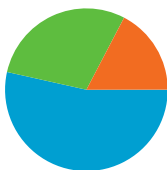

Traffic Sources Overview

- **Direct Traffic**
  611,147.00 (53.50%)
- **Search Engines**
  333,191.00 (29.17%)
- **Referring Sites**
  197,804.00 (17.32%)
- **Other**
  157 (0.01%)

Content Overview

Pages	Pageviews	% Pageviews
my.pcc.edu/cp/home/displaylog	894,621	18.79%
www.pcc.edu/	701,704	14.74%
www.pcc.edu/schedule/default.	213,057	4.48%
www.pcc.edu/schedule/	171,931	3.61%
www.pcc.edu/programs/	117,712	2.47%