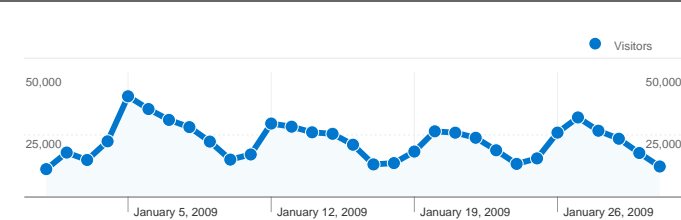

Visitors Overview

Visitors
408,719