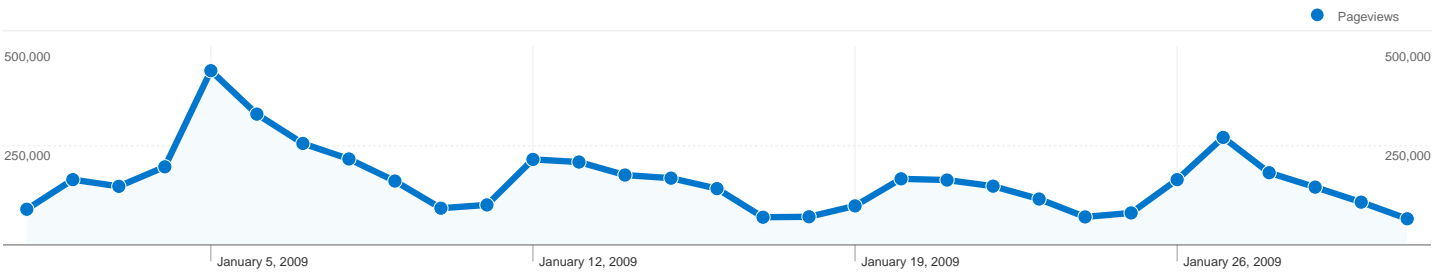

408,719 people visited this site

1,324,357 Visits

408,719 Absolute Unique Visitors

5,027,860 Pageviews

3.80 Average Pageviews

00:03:49 Time on Site

40.37% Bounce Rate

21.28% New Visits

Keywords	Visits	% visits
pcc	74,924	18.63%
portland community college	50,017	12.44%
pcc.edu	26,501	6.59%
mypcc	9,883	2.46%
www.pcc.edu	8,849	2.20%

Map Overlay

Comparing to: Site

1,324,357 visits came from 182 countries/territories

Site Usage

Visits	Pages/Visit	Avg. Time on Site	% New Visits	Bounce Rate	
1,324,357 % of Site Total: 100.00%	3.80 Site Avg: 3.80 (0.00%)	00:03:49 Site Avg: 00:03:49 (0.00%)	21.29% Site Avg: 21.28% (0.07%)	40.37% Site Avg: 40.37% (0.00%)	
Country/Territory	Visits	Pages/Visit	Avg. Time on Site	% New Visits	Bounce Rate
United States	1,311,224	3.80	00:03:50	20.82%	40.23%
Canada	1,349	2.85	00:01:43	74.13%	60.12%
United Kingdom	880	2.59	00:01:41	82.73%	65.91%
(not set)	846	3.77	00:04:17	22.81%	35.58%
India	833	2.44	00:01:27	94.12%	67.47%
Philippines	811	1.65	00:01:03	94.45%	79.65%
Japan	706	6.24	00:05:01	43.91%	37.11%
Ireland	533	1.35	00:00:14	97.75%	90.24%
Mexico	514	2.93	00:02:42	67.51%	51.17%
Germany	506	4.24	00:03:20	42.09%	37.55%