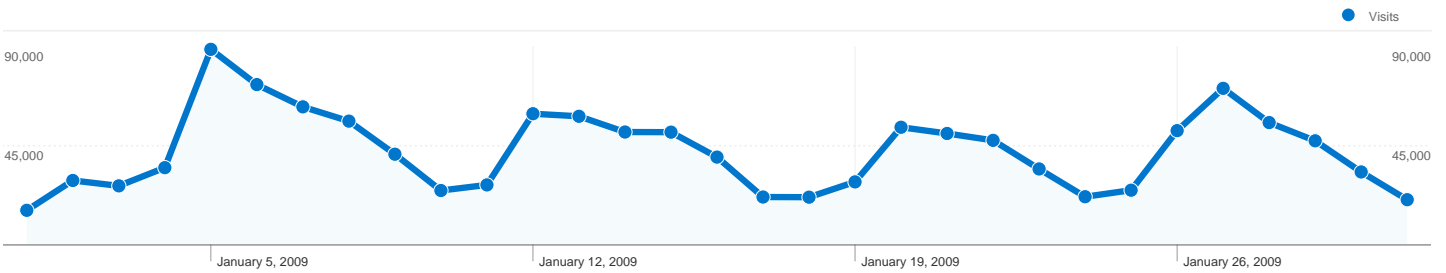

Dashboard

Comparing to: Site

Site Usage

1,324,357 Visits

40.37% Bounce Rate

5,027,860 Pageviews

00:03:49 Avg. Time on Site

3.80 Pages/Visit

408,719 people visited this site

1,324,357 Visits

408,719 Absolute Unique Visitors

5,027,860 Pageviews

3.80 Average Pageviews

00:03:49 Time on Site

40.37% Bounce Rate

21.28% New Visits

Traffic Sources Overview

Comparing to: Site

All traffic sources sent a total of 1,324,357 visits

-  **50.78%** Direct Traffic
-  **18.83%** Referring Sites
-  **30.37%** Search Engines

- **Direct Traffic**
672,505.00 (50.78%)
- **Search Engines**
402,188.00 (30.37%)
- **Referring Sites**
249,317.00 (18.83%)
- **Other**
347 (0.03%)