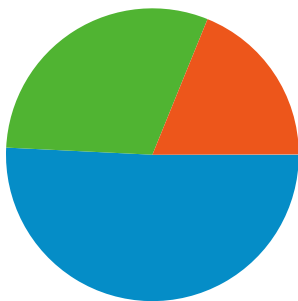

Dashboard

Comparing to: Site

Site Usage

1,324,357 Visits

40.37% Bounce Rate

5,027,860 Pageviews

00:03:49 Avg. Time on Site

3.80 Pages/Visit

21.28% % New Visits

Visitors Overview

Visitors
408,719

Map Overlay world

Traffic Sources Overview

- **Direct Traffic**
672,505.00 (50.78%)
- **Search Engines**
402,188.00 (30.37%)
- **Referring Sites**
249,317.00 (18.83%)
- **Other**
347 (0.03%)

408,719 people visited this site

1,324,357 Visits

408,719 Absolute Unique Visitors

5,027,860 Pageviews

3.80 Average Pageviews

00:03:49 Time on Site

40.37% Bounce Rate

21.28% New Visits

Site Usage

Visits	Pages/Visit	Avg. Time on Site	% New Visits	Bounce Rate	
1,324,357 % of Site Total: 100.00%	3.80 Site Avg: 3.80 (0.00%)	00:03:49 Site Avg: 00:03:49 (0.00%)	21.29% Site Avg: 21.28% (0.07%)	40.37% Site Avg: 40.37% (0.00%)	
Country/Territory	Visits	Pages/Visit	Avg. Time on Site	% New Visits	Bounce Rate
United States	1,311,224	3.80	00:03:50	20.82%	40.23%
Canada	1,349	2.85	00:01:43	74.13%	60.12%
United Kingdom	880	2.59	00:01:41	82.73%	65.91%
(not set)	846	3.77	00:04:17	22.81%	35.58%
India	833	2.44	00:01:27	94.12%	67.47%
Philippines	811	1.65	00:01:03	94.45%	79.65%
Japan	706	6.24	00:05:01	43.91%	37.11%
Ireland	533	1.35	00:00:14	97.75%	90.24%
Mexico	514	2.93	00:02:42	67.51%	51.17%
Germany	506	4.24	00:03:20	42.09%	37.55%