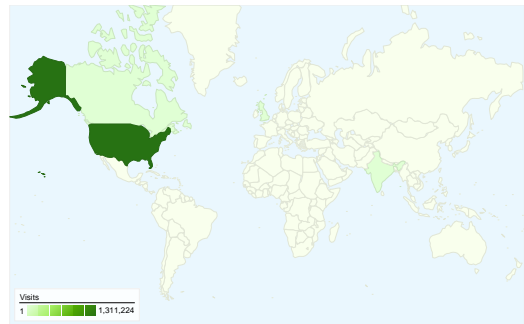

Dashboard

Comparing to: Site

Site Usage

1,324,357 Visits

40.37% Bounce Rate

5,027,860 Pageviews

00:03:49 Avg. Time on Site

3.80 Pages/Visit

21.28% % New Visits

Visitors Overview

Visitors
408,719

Map Overlay world

Traffic Sources Overview

- **Direct Traffic**
672,505.00 (50.78%)
- **Search Engines**
402,188.00 (30.37%)
- **Referring Sites**
249,317.00 (18.83%)
- **Other**
347 (0.03%)

Traffic Sources Overview

Comparing to: Site

All traffic sources sent a total of 1,324,357 visits

-  **50.78%** Direct Traffic
-  **18.83%** Referring Sites
-  **30.37%** Search Engines

- **Direct Traffic**
672,505.00 (50.78%)
- **Search Engines**
402,188.00 (30.37%)
- **Referring Sites**
249,317.00 (18.83%)
- **Other**
347 (0.03%)

Site Usage

Visits	Pages/Visit	Avg. Time on Site	% New Visits	Bounce Rate	
1,324,357 % of Site Total: 100.00%	3.80 Site Avg: 3.80 (0.00%)	00:03:49 Site Avg: 00:03:49 (0.00%)	21.29% Site Avg: 21.28% (0.07%)	40.37% Site Avg: 40.37% (0.00%)	
Country/Territory	Visits	Pages/Visit	Avg. Time on Site	% New Visits	Bounce Rate
United States	1,311,224	3.80	00:03:50	20.82%	40.23%
Canada	1,349	2.85	00:01:43	74.13%	60.12%
United Kingdom	880	2.59	00:01:41	82.73%	65.91%
(not set)	846	3.77	00:04:17	22.81%	35.58%
India	833	2.44	00:01:27	94.12%	67.47%
Philippines	811	1.65	00:01:03	94.45%	79.65%
Japan	706	6.24	00:05:01	43.91%	37.11%
Ireland	533	1.35	00:00:14	97.75%	90.24%
Mexico	514	2.93	00:02:42	67.51%	51.17%
Germany	506	4.24	00:03:20	42.09%	37.55%