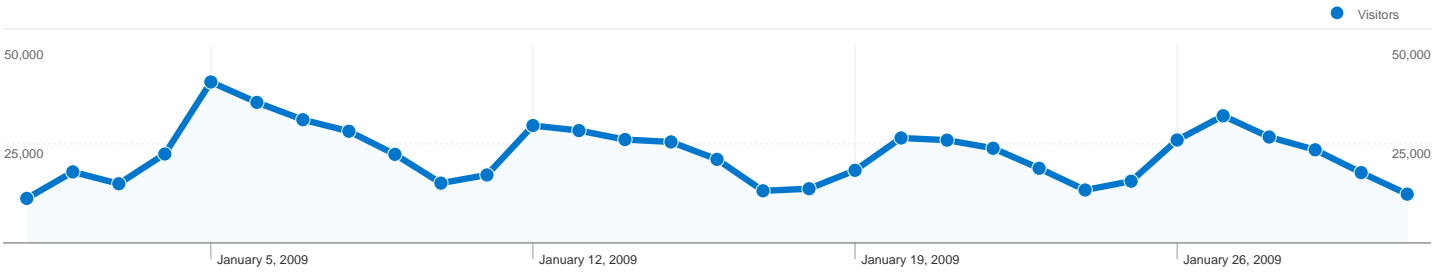

Dashboard

Comparing to: Site

Site Usage

1,324,357 Visits

40.37% Bounce Rate

5,027,860 Pageviews

00:03:49 Avg. Time on Site

3.80 Pages/Visit

21.28% % New Visits

Visitors Overview

Visitors
408,719

Map Overlay world

Traffic Sources Overview

- **Direct Traffic**
672,505.00 (50.78%)
- **Search Engines**
402,188.00 (30.37%)
- **Referring Sites**
249,317.00 (18.83%)
- **Other**
347 (0.03%)

408,719 people visited this site

1,324,357 Visits

408,719 Absolute Unique Visitors

5,027,860 Pageviews

3.80 Average Pageviews

00:03:49 Time on Site

40.37% Bounce Rate

21.28% New Visits

Traffic Sources Overview

Comparing to: Site

All traffic sources sent a total of 1,324,357 visits

-  **50.78%** Direct Traffic
-  **18.83%** Referring Sites
-  **30.37%** Search Engines

- **Direct Traffic**
672,505.00 (50.78%)
- **Search Engines**
402,188.00 (30.37%)
- **Referring Sites**
249,317.00 (18.83%)
- **Other**
347 (0.03%)