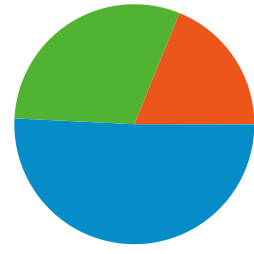

- **Direct Traffic**
  672,505.00 (50.78%)
- **Search Engines**
  402,188.00 (30.37%)
- **Referring Sites**
  249,317.00 (18.83%)
- **Other**
  347 (0.03%)

Top Traffic Sources

Sources	Visits	% visits
(direct) ((none))	672,505	50.78%
google (organic)	246,260	18.59%
my.pcc.edu (referral)	139,457	10.53%
search (organic)	95,968	7.25%
intranet.pcc.edu (referral)	43,875	3.31%

Keywords	Visits	% visits
pcc	74,924	18.63%
portland community college	50,017	12.44%
pcc.edu	26,501	6.59%
mypcc	9,883	2.46%
www.pcc.edu	8,849	2.20%