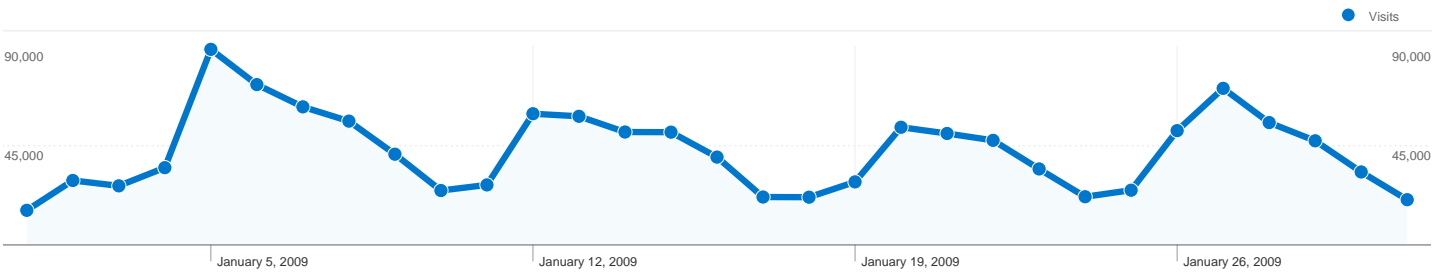

Dashboard

Comparing to: Site

Site Usage

1,324,357 Visits

40.37% Bounce Rate

5,027,860 Pageviews

00:03:49 Avg. Time on Site

3.80 Pages/Visit

408,719 people visited this site

1,324,357 Visits

408,719 Absolute Unique Visitors

5,027,860 Pageviews

3.80 Average Pageviews

00:03:49 Time on Site

40.37% Bounce Rate

21.28% New Visits

Traffic Sources Overview

Comparing to: Site

All traffic sources sent a total of 1,324,357 visits

-  **50.78%** Direct Traffic
-  **18.83%** Referring Sites
-  **30.37%** Search Engines

- **Direct Traffic**
672,505.00 (50.78%)
- **Search Engines**
402,188.00 (30.37%)
- **Referring Sites**
249,317.00 (18.83%)
- **Other**
347 (0.03%)

Site Usage

Visits	Pages/Visit	Avg. Time on Site	% New Visits	Bounce Rate	
1,324,357 % of Site Total: 100.00%	3.80 Site Avg: 3.80 (0.00%)	00:03:49 Site Avg: 00:03:49 (0.00%)	21.29% Site Avg: 21.28% (0.07%)	40.37% Site Avg: 40.37% (0.00%)	
Country/Territory	Visits	Pages/Visit	Avg. Time on Site	% New Visits	Bounce Rate
United States	1,311,224	3.80	00:03:50	20.82%	40.23%
Canada	1,349	2.85	00:01:43	74.13%	60.12%
United Kingdom	880	2.59	00:01:41	82.73%	65.91%
(not set)	846	3.77	00:04:17	22.81%	35.58%
India	833	2.44	00:01:27	94.12%	67.47%
Philippines	811	1.65	00:01:03	94.45%	79.65%
Japan	706	6.24	00:05:01	43.91%	37.11%
Ireland	533	1.35	00:00:14	97.75%	90.24%
Mexico	514	2.93	00:02:42	67.51%	51.17%
Germany	506	4.24	00:03:20	42.09%	37.55%