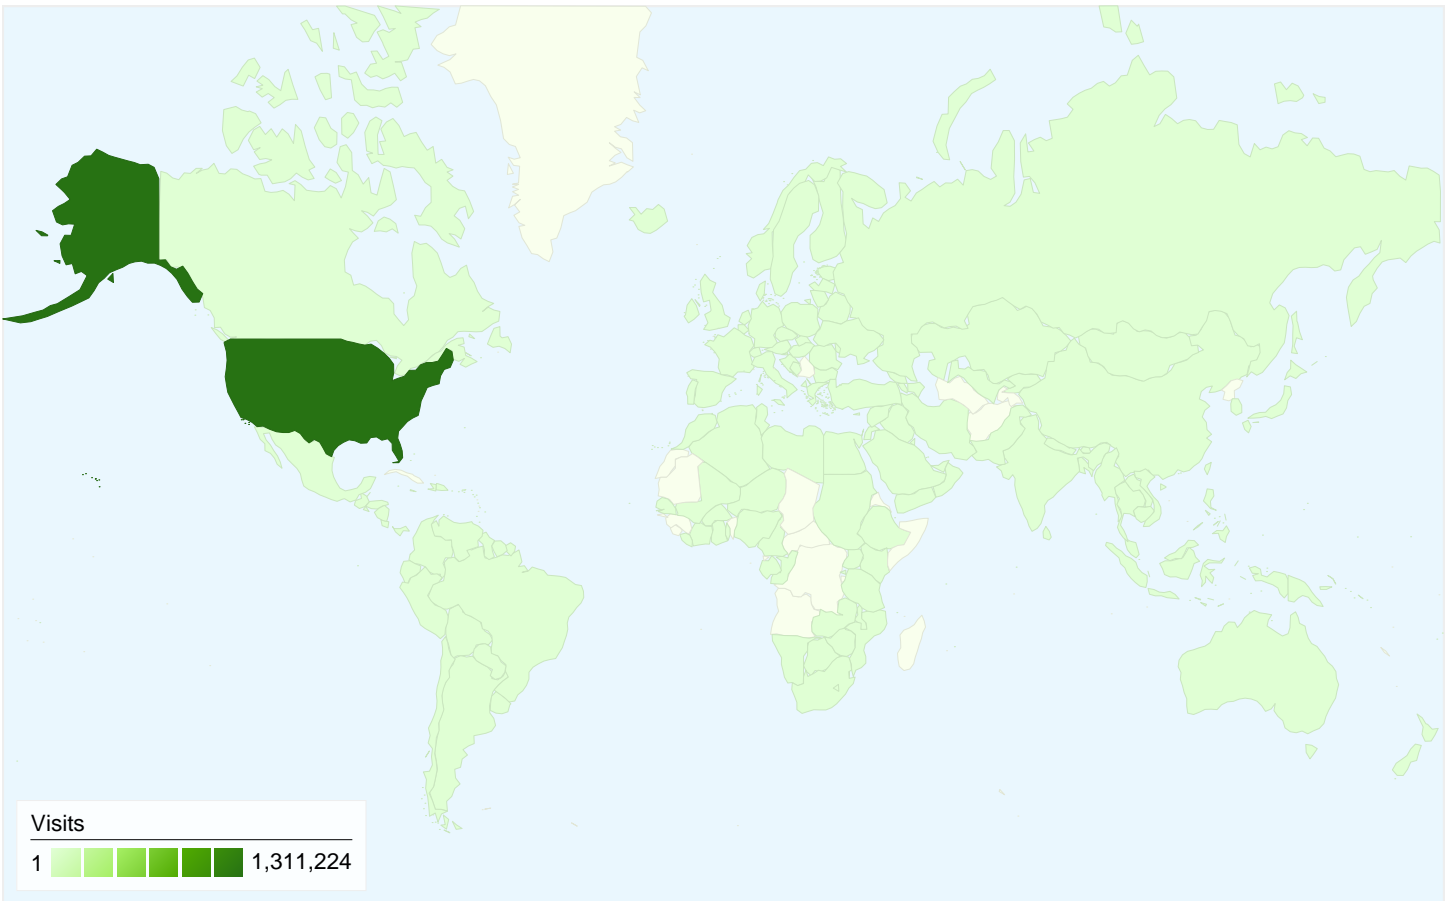

Map Overlay

Comparing to: Site

1,324,357 visits came from 182 countries/territories

Site Usage

Visits	Pages/Visit	Avg. Time on Site	% New Visits	Bounce Rate	
1,324,357 % of Site Total: 100.00%	3.80 Site Avg: 3.80 (0.00%)	00:03:49 Site Avg: 00:03:49 (0.00%)	21.29% Site Avg: 21.28% (0.07%)	40.37% Site Avg: 40.37% (0.00%)	
Country/Territory	Visits	Pages/Visit	Avg. Time on Site	% New Visits	Bounce Rate
United States	1,311,224	3.80	00:03:50	20.82%	40.23%
Canada	1,349	2.85	00:01:43	74.13%	60.12%
United Kingdom	880	2.59	00:01:41	82.73%	65.91%
(not set)	846	3.77	00:04:17	22.81%	35.58%
India	833	2.44	00:01:27	94.12%	67.47%
Philippines	811	1.65	00:01:03	94.45%	79.65%
Japan	706	6.24	00:05:01	43.91%	37.11%
Ireland	533	1.35	00:00:14	97.75%	90.24%
Mexico	514	2.93	00:02:42	67.51%	51.17%
Germany	506	4.24	00:03:20	42.09%	37.55%