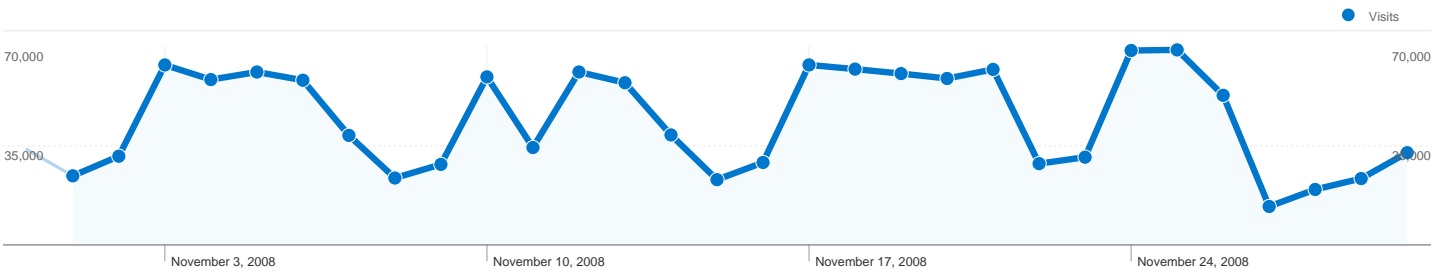

Site Usage

1,336,156 Visits

67.46% Bounce Rate

4,047,366 Pageviews

00:02:33 Avg. Time on Site

3.03 Pages/Visit

23.70% % New Visits

Visitors Overview

469,983 people visited this site

1,336,156 Visits

469,983 Absolute Unique Visitors

4,047,366 Pageviews

3.03 Average Pageviews

00:02:33 Time on Site

67.46% Bounce Rate

23.70% New Visits

Traffic Sources Overview

Comparing to: Site

All traffic sources sent a total of 1,336,156 visits

-  **70.84% Direct Traffic**
-  **12.11% Referring Sites**
-  **17.04% Search Engines**

Top Traffic Sources

1,336,156 visits came from 173 countries/territories

Site Usage

Visits	Pages/Visit	Avg. Time on Site	% New Visits	Bounce Rate	
1,336,156 % of Site Total: 100.00%	3.03 Site Avg: 3.03 (0.00%)	00:02:33 Site Avg: 00:02:33 (0.00%)	23.70% Site Avg: 23.70% (> 0.00%)	67.46% Site Avg: 67.46% (0.00%)	
Country/Territory	Visits	Pages/Visit	Avg. Time on Site	% New Visits	Bounce Rate
United States	1,322,225	3.03	00:02:33	23.24%	67.47%
Philippines	1,324	1.52	00:00:58	94.18%	81.50%
Canada	1,303	2.71	00:01:16	74.83%	67.38%
(not set)	1,182	4.37	00:03:59	25.63%	63.37%
United Kingdom	824	2.26	00:01:17	81.80%	72.21%
India	659	2.96	00:01:55	92.41%	68.74%
Germany	652	3.74	00:02:21	36.81%	61.81%
Japan	632	4.82	00:03:54	36.71%	51.27%
Vietnam	513	4.30	00:05:30	49.32%	43.86%
China	406	2.49	00:02:23	37.19%	71.67%