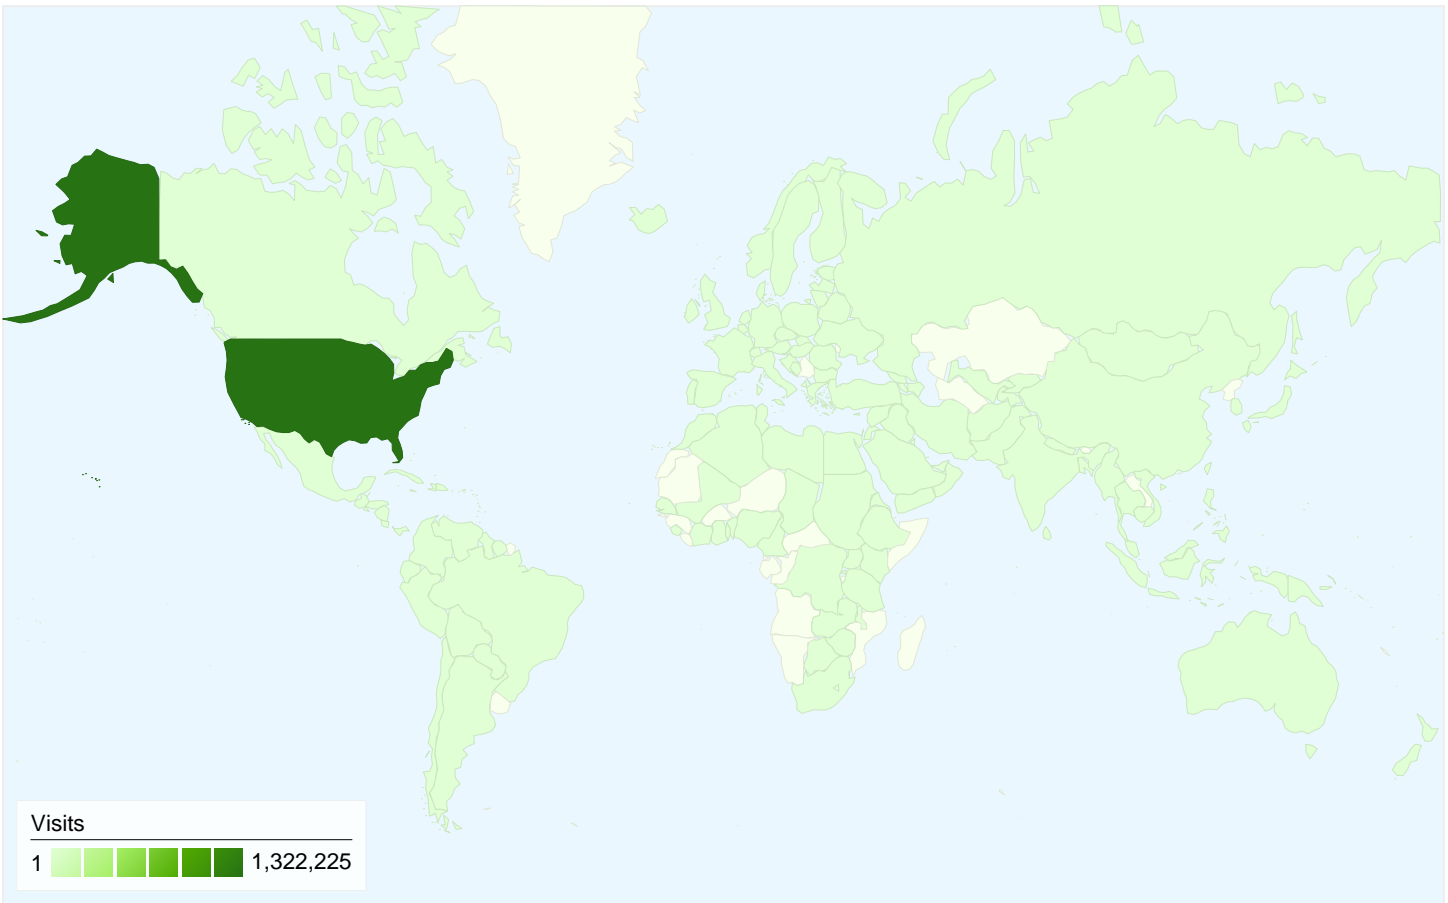

Visitors
469,983

Map Overlay world

Traffic Sources Overview

- **Direct Traffic**
946,471.00 (70.84%)
- **Search Engines**
227,727.00 (17.04%)
- **Referring Sites**
161,868.00 (12.11%)
- **Other**
90 (0.01%)

469,983 people visited this site

1,336,156 Visits

469,983 Absolute Unique Visitors

4,047,366 Pageviews

3.03 Average Pageviews

00:02:33 Time on Site

67.46% Bounce Rate

23.70% New Visits

Traffic Sources Overview

Comparing to: Site

All traffic sources sent a total of 1,336,156 visits

-  **70.84% Direct Traffic**
-  **12.11% Referring Sites**
-  **17.04% Search Engines**

Top Traffic Sources

1,336,156 visits came from 173 countries/territories

Site Usage

Visits	Pages/Visit	Avg. Time on Site	% New Visits	Bounce Rate	
1,336,156 % of Site Total: 100.00%	3.03 Site Avg: 3.03 (0.00%)	00:02:33 Site Avg: 00:02:33 (0.00%)	23.70% Site Avg: 23.70% (> 0.00%)	67.46% Site Avg: 67.46% (0.00%)	
Country/Territory	Visits	Pages/Visit	Avg. Time on Site	% New Visits	Bounce Rate
United States	1,322,225	3.03	00:02:33	23.24%	67.47%
Philippines	1,324	1.52	00:00:58	94.18%	81.50%
Canada	1,303	2.71	00:01:16	74.83%	67.38%
(not set)	1,182	4.37	00:03:59	25.63%	63.37%
United Kingdom	824	2.26	00:01:17	81.80%	72.21%
India	659	2.96	00:01:55	92.41%	68.74%
Germany	652	3.74	00:02:21	36.81%	61.81%
Japan	632	4.82	00:03:54	36.71%	51.27%
Vietnam	513	4.30	00:05:30	49.32%	43.86%
China	406	2.49	00:02:23	37.19%	71.67%