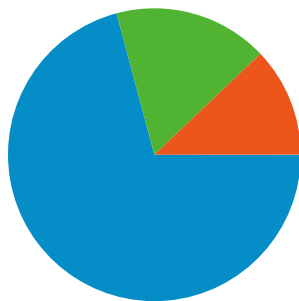

Traffic Sources Overview

- **Direct Traffic**
  946,471.00 (70.84%)
- **Search Engines**
  227,727.00 (17.04%)
- **Referring Sites**
  161,868.00 (12.11%)
- **Other**
  90 (0.01%)

Content Overview

Pages	Pageviews	% Pageviews
my.pcc.edu/cp/home/displaylog	824,550	20.37%
www.pcc.edu/	611,841	15.12%
www.pcc.edu/schedule/default.	168,865	4.17%
www.pcc.edu/schedule/	138,288	3.42%
www.pcc.edu/library/	104,938	2.59%