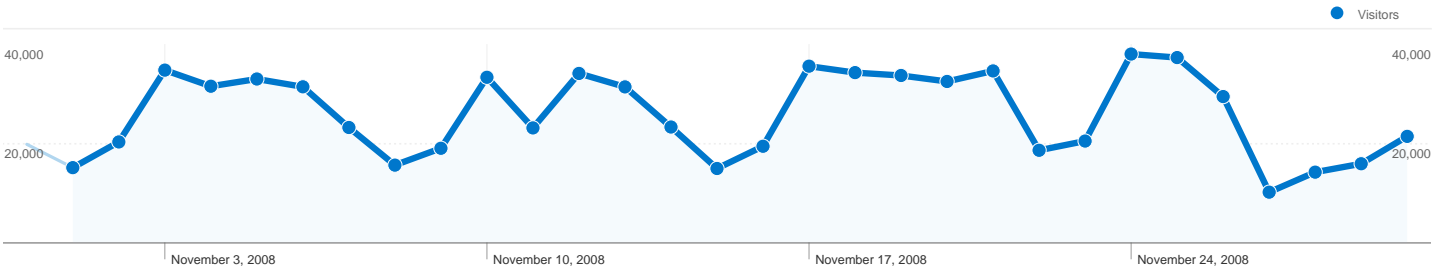

Site Usage

1,336,156 Visits

67.46% Bounce Rate

4,047,366 Pageviews

00:02:33 Avg. Time on Site

3.03 Pages/Visit

23.70% % New Visits

Visitors Overview

469,983 people visited this site

1,336,156 Visits

469,983 Absolute Unique Visitors

4,047,366 Pageviews

3.03 Average Pageviews

00:02:33 Time on Site

67.46% Bounce Rate

23.70% New Visits

Traffic Sources Overview

Comparing to: Site

All traffic sources sent a total of 1,336,156 visits

-  **70.84% Direct Traffic**
-  **12.11% Referring Sites**
-  **17.04% Search Engines**

Top Traffic Sources

1,336,156 visits came from 173 countries/territories

Site Usage

Visits	Pages/Visit	Avg. Time on Site	% New Visits	Bounce Rate	
1,336,156 % of Site Total: 100.00%	3.03 Site Avg: 3.03 (0.00%)	00:02:33 Site Avg: 00:02:33 (0.00%)	23.70% Site Avg: 23.70% (> 0.00%)	67.46% Site Avg: 67.46% (0.00%)	
Country/Territory	Visits	Pages/Visit	Avg. Time on Site	% New Visits	Bounce Rate
United States	1,322,225	3.03	00:02:33	23.24%	67.47%
Philippines	1,324	1.52	00:00:58	94.18%	81.50%
Canada	1,303	2.71	00:01:16	74.83%	67.38%
(not set)	1,182	4.37	00:03:59	25.63%	63.37%
United Kingdom	824	2.26	00:01:17	81.80%	72.21%
India	659	2.96	00:01:55	92.41%	68.74%
Germany	652	3.74	00:02:21	36.81%	61.81%
Japan	632	4.82	00:03:54	36.71%	51.27%
Vietnam	513	4.30	00:05:30	49.32%	43.86%
China	406	2.49	00:02:23	37.19%	71.67%