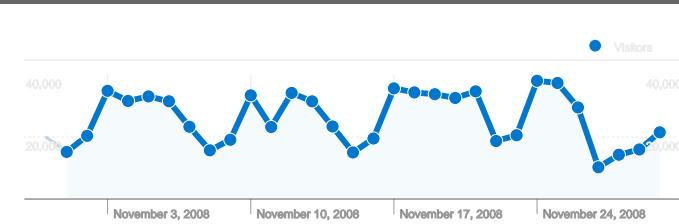

Site Usage

1,336,156 Visits

67.46% Bounce Rate

4,047,366 Pageviews

00:02:33 Avg. Time on Site

3.03 Pages/Visit

23.70% % New Visits

Visitors Overview

469,983 people visited this site

1,336,156 Visits

469,983 Absolute Unique Visitors

4,047,366 Pageviews

3.03 Average Pageviews

00:02:33 Time on Site

67.46% Bounce Rate

23.70% New Visits

Traffic Sources Overview

Comparing to: Site

All traffic sources sent a total of 1,336,156 visits

-  **70.84% Direct Traffic**
-  **12.11% Referring Sites**
-  **17.04% Search Engines**

Top Traffic Sources

1,336,156 visits came from 173 countries/territories

Site Usage

Visits	Pages/Visit	Avg. Time on Site	% New Visits	Bounce Rate	
1,336,156 % of Site Total: 100.00%	3.03 Site Avg: 3.03 (0.00%)	00:02:33 Site Avg: 00:02:33 (0.00%)	23.70% Site Avg: 23.70% (> 0.00%)	67.46% Site Avg: 67.46% (0.00%)	
Country/Territory	Visits	Pages/Visit	Avg. Time on Site	% New Visits	Bounce Rate
United States	1,322,225	3.03	00:02:33	23.24%	67.47%
Philippines	1,324	1.52	00:00:58	94.18%	81.50%
Canada	1,303	2.71	00:01:16	74.83%	67.38%
(not set)	1,182	4.37	00:03:59	25.63%	63.37%
United Kingdom	824	2.26	00:01:17	81.80%	72.21%
India	659	2.96	00:01:55	92.41%	68.74%
Germany	652	3.74	00:02:21	36.81%	61.81%
Japan	632	4.82	00:03:54	36.71%	51.27%
Vietnam	513	4.30	00:05:30	49.32%	43.86%
China	406	2.49	00:02:23	37.19%	71.67%