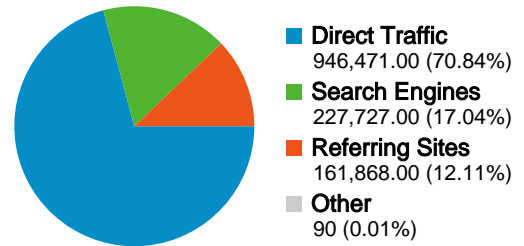

469,983 people visited this site

1,336,156 Visits

469,983 Absolute Unique Visitors

4,047,366 Pageviews

3.03 Average Pageviews

00:02:33 Time on Site

67.46% Bounce Rate

23.70% New Visits

Technical Profile

Browser	Visits	% visits	Connection Speed	Visits	% visits
Internet Explorer	857,647	64.19%	Cable	470,254	35.19%
Firefox	376,757	28.20%	T1	425,989	31.88%
Safari	85,824	6.42%	Unknown	261,435	19.57%
Chrome	6,471	0.48%	DSL	161,020	12.05%
Mozilla	5,393	0.40%	Dialup	14,044	1.05%

Traffic Sources Overview

Comparing to: Site

All traffic sources sent a total of 1,336,156 visits

-  **70.84% Direct Traffic**
-  **12.11% Referring Sites**
-  **17.04% Search Engines**

Top Traffic Sources

1,336,156 visits came from 173 countries/territories

Site Usage

Visits	Pages/Visit	Avg. Time on Site	% New Visits	Bounce Rate	
1,336,156 % of Site Total: 100.00%	3.03 Site Avg: 3.03 (0.00%)	00:02:33 Site Avg: 00:02:33 (0.00%)	23.70% Site Avg: 23.70% (> 0.00%)	67.46% Site Avg: 67.46% (0.00%)	
Country/Territory	Visits	Pages/Visit	Avg. Time on Site	% New Visits	Bounce Rate
United States	1,322,225	3.03	00:02:33	23.24%	67.47%
Philippines	1,324	1.52	00:00:58	94.18%	81.50%
Canada	1,303	2.71	00:01:16	74.83%	67.38%
(not set)	1,182	4.37	00:03:59	25.63%	63.37%
United Kingdom	824	2.26	00:01:17	81.80%	72.21%
India	659	2.96	00:01:55	92.41%	68.74%
Germany	652	3.74	00:02:21	36.81%	61.81%
Japan	632	4.82	00:03:54	36.71%	51.27%
Vietnam	513	4.30	00:05:30	49.32%	43.86%
China	406	2.49	00:02:23	37.19%	71.67%