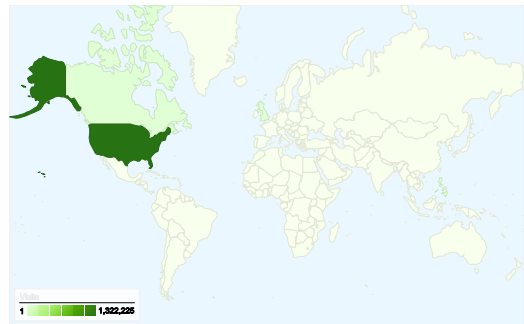

Site Usage

1,336,156 Visits

67.46% Bounce Rate

4,047,366 Pageviews

00:02:33 Avg. Time on Site

3.03 Pages/Visit

23.70% % New Visits

Visitors Overview

Visitors
469,983

Map Overlay world

Traffic Sources Overview

- **Direct Traffic**
946,471.00 (70.84%)
- **Search Engines**
227,727.00 (17.04%)
- **Referring Sites**
161,868.00 (12.11%)
- **Other**
90 (0.01%)

Traffic Sources Overview

Comparing to: Site

All traffic sources sent a total of 1,336,156 visits

-  **70.84% Direct Traffic**
-  **12.11% Referring Sites**
-  **17.04% Search Engines**

Top Traffic Sources

1,336,156 visits came from 173 countries/territories

Site Usage

Visits	Pages/Visit	Avg. Time on Site	% New Visits	Bounce Rate	
1,336,156 % of Site Total: 100.00%	3.03 Site Avg: 3.03 (0.00%)	00:02:33 Site Avg: 00:02:33 (0.00%)	23.70% Site Avg: 23.70% (> 0.00%)	67.46% Site Avg: 67.46% (0.00%)	
Country/Territory	Visits	Pages/Visit	Avg. Time on Site	% New Visits	Bounce Rate
United States	1,322,225	3.03	00:02:33	23.24%	67.47%
Philippines	1,324	1.52	00:00:58	94.18%	81.50%
Canada	1,303	2.71	00:01:16	74.83%	67.38%
(not set)	1,182	4.37	00:03:59	25.63%	63.37%
United Kingdom	824	2.26	00:01:17	81.80%	72.21%
India	659	2.96	00:01:55	92.41%	68.74%
Germany	652	3.74	00:02:21	36.81%	61.81%
Japan	632	4.82	00:03:54	36.71%	51.27%
Vietnam	513	4.30	00:05:30	49.32%	43.86%
China	406	2.49	00:02:23	37.19%	71.67%