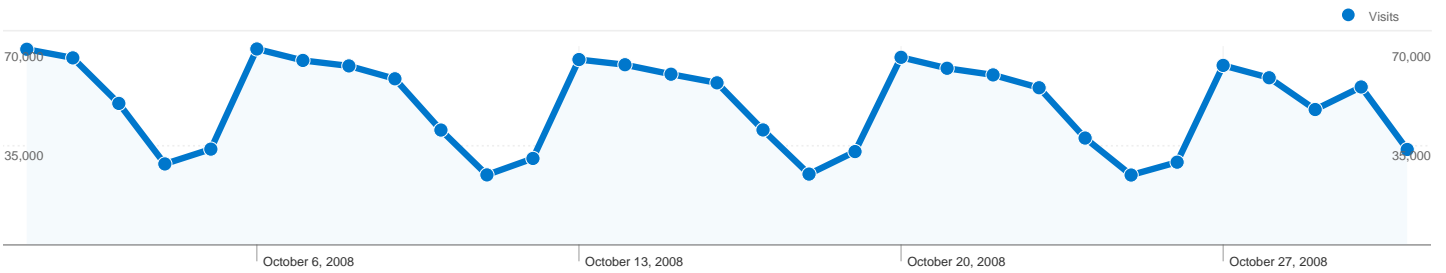

Traffic Sources Overview

Comparing to: Site

All traffic sources sent a total of 1,539,580 visits

71.75% Direct Traffic

12.48% Referring Sites

15.75% Search Engines