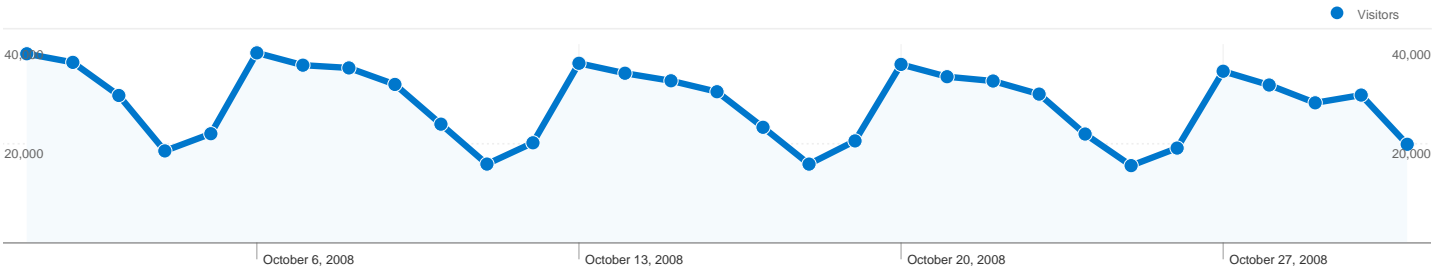

Dashboard

Comparing to: Site

Site Usage

1,539,580 Visits

68.89% Bounce Rate

3,919,346 Pageviews

00:02:16 Avg. Time on Site

2.55 Pages/Visit

22.56% % New Visits

Visitors Overview

Visitors
529,806

Map Overlay world

Traffic Sources Overview

- **Direct Traffic**
1,104,648.00 (71.75%)
- **Search Engines**
242,558.00 (15.75%)
- **Referring Sites**
192,121.00 (12.48%)
- **Other**
253 (0.02%)

529,806 people visited this site

1,539,580 Visits

529,806 Absolute Unique Visitors

3,919,346 Pageviews

2.55 Average Pageviews

00:02:16 Time on Site

68.89% Bounce Rate

22.56% New Visits