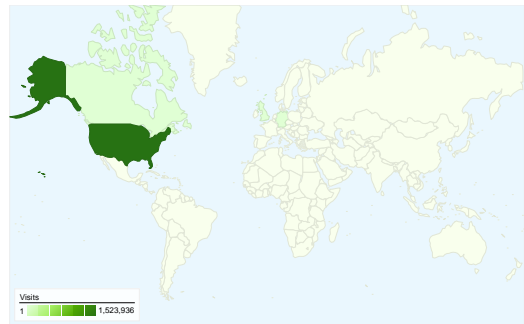

Dashboard

Comparing to: Site

Site Usage

1,539,580 Visits

68.89% Bounce Rate

3,919,346 Pageviews

00:02:16 Avg. Time on Site

2.55 Pages/Visit

22.56% % New Visits

Visitors Overview

Visitors
529,806

Map Overlay world

Traffic Sources Overview

- **Direct Traffic**
1,104,648.00 (71.75%)
- **Search Engines**
242,558.00 (15.75%)
- **Referring Sites**
192,121.00 (12.48%)
- **Other**
253 (0.02%)

529,806 people visited this site

1,539,580 Visits

529,806 Absolute Unique Visitors

3,919,346 Pageviews

2.55 Average Pageviews

00:02:16 Time on Site

68.89% Bounce Rate

22.56% New Visits

Map Overlay

Comparing to: Site

1,539,580 visits came from 181 countries/territories

Site Usage

| Visits | Pages/Visit | Avg. Time on Site | % New Visits | Bounce Rate | |
|-------------------------------------------------|------------------------------------------|--------------------------------------------------|-----------------------------------------------|----------------------------------------------|-------------|
| 1,539,580 % of Site Total: 100.00% | 2.55 Site Avg: 2.55 (0.00%) | 00:02:16 Site Avg: 00:02:16 (0.00%) | 22.55% Site Avg: 22.56% (-0.01%) | 68.89% Site Avg: 68.89% (0.00%) | |
| Country/Territory | Visits | Pages/Visit | Avg. Time on Site | % New Visits | Bounce Rate |
| United States | 1,523,936 | 2.54 | 00:02:15 | 22.15% | 68.91% |
| (not set) | 1,829 | 2.56 | 00:02:15 | 22.69% | 67.80% |
| Canada | 1,320 | 2.53 | 00:01:23 | 73.03% | 69.62% |
| Germany | 1,213 | 3.38 | 00:02:33 | 28.69% | 66.45% |
| United Kingdom | 1,112 | 2.23 | 00:01:15 | 71.13% | 74.01% |
| Philippines | 906 | 1.57 | 00:00:57 | 94.48% | 81.57% |
| Japan | 853 | 4.88 | 00:04:17 | 30.01% | 54.87% |
| India | 817 | 2.15 | 00:01:12 | 78.09% | 71.36% |
| Vietnam | 445 | 6.84 | 00:09:45 | 50.79% | 27.87% |
| Mexico | 436 | 3.04 | 00:04:52 | 76.15% | 68.58% |