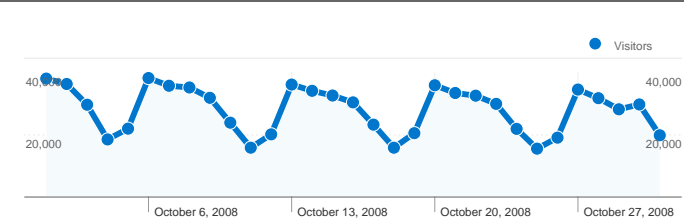

Dashboard

Comparing to: Site

Site Usage

1,539,580 Visits

68.89% Bounce Rate

3,919,346 Pageviews

00:02:16 Avg. Time on Site

2.55 Pages/Visit

22.56% % New Visits

Visitors Overview

Visitors
529,806

Map Overlay world

Traffic Sources Overview

- **Direct Traffic**
1,104,648.00 (71.75%)
- **Search Engines**
242,558.00 (15.75%)
- **Referring Sites**
192,121.00 (12.48%)
- **Other**
253 (0.02%)

529,806 people visited this site

1,539,580 Visits

529,806 Absolute Unique Visitors

3,919,346 Pageviews

2.55 Average Pageviews

00:02:16 Time on Site

68.89% Bounce Rate

22.56% New Visits

Content Overview

Comparing to: Site

Pages on this site were viewed a total of 3,919,346 times

 **3,919,346** Pageviews

 **2,705,707** Unique Views

 **68.89%** Bounce Rate

Top Content

| Pages | Pageviews | % Pageviews |
|----------------------------------|-----------|-------------|
| my.pcc.edu/cp/home/displaylogin | 957,978 | 24.44% |
| www.pcc.edu/ | 681,203 | 17.38% |
| www.pcc.edu/library/ | 129,204 | 3.30% |
| www.pcc.edu/schedule/default.cfm | 103,997 | 2.65% |
| www.pcc.edu/schedule/ | 97,243 | 2.48% |