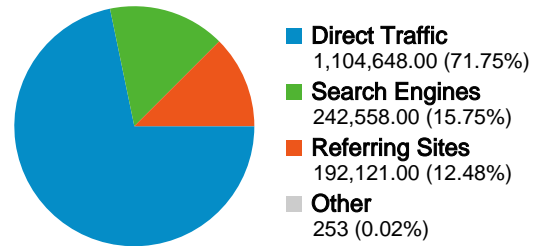

Traffic Sources Overview

Comparing to: Site

All traffic sources sent a total of 1,539,580 visits

71.75% Direct Traffic

12.48% Referring Sites

15.75% Search Engines

Top Traffic Sources

| Sources | Visits | % visits |
|-----------------------------|-----------|----------|
| (direct) ((none)) | 1,104,648 | 71.75% |
| google (organic) | 147,254 | 9.56% |
| my.pcc.edu (referral) | 82,332 | 5.35% |
| search (organic) | 50,405 | 3.27% |
| intranet.pcc.edu (referral) | 28,986 | 1.88% |