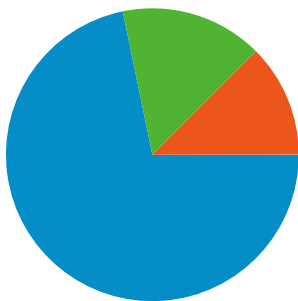

Dashboard

Comparing to: Site

Site Usage

1,539,580 Visits

68.89% Bounce Rate

3,919,346 Pageviews

00:02:16 Avg. Time on Site

2.55 Pages/Visit

22.56% % New Visits

Visitors Overview

Visitors
529,806

Map Overlay world

Traffic Sources Overview

- **Direct Traffic**
1,104,648.00 (71.75%)
- **Search Engines**
242,558.00 (15.75%)
- **Referring Sites**
192,121.00 (12.48%)
- **Other**
253 (0.02%)

529,806 people visited this site

1,539,580 Visits

529,806 Absolute Unique Visitors

3,919,346 Pageviews

2.55 Average Pageviews

00:02:16 Time on Site

68.89% Bounce Rate

22.56% New Visits

Traffic Sources Overview

Comparing to: Site

All traffic sources sent a total of 1,539,580 visits

71.75% Direct Traffic

12.48% Referring Sites

15.75% Search Engines

Top Traffic Sources

| Sources | Visits | % visits |
|-----------------------------|-----------|----------|
| (direct) ((none)) | 1,104,648 | 71.75% |
| google (organic) | 147,254 | 9.56% |
| my.pcc.edu (referral) | 82,332 | 5.35% |
| search (organic) | 50,405 | 3.27% |
| intranet.pcc.edu (referral) | 28,986 | 1.88% |