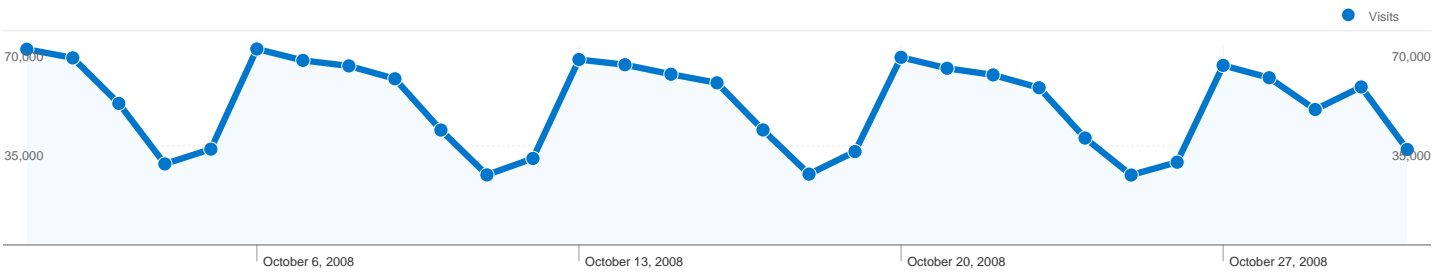

Dashboard

Comparing to: Site

Site Usage

1,539,580 Visits

68.89% Bounce Rate

3,919,346 Pageviews

00:02:16 Avg. Time on Site

2.55 Pages/Visit

22.56% % New Visits

Visitors Overview

Visitors
529,806

Map Overlay world

Traffic Sources Overview

- **Direct Traffic**
1,104,648.00 (71.75%)
- **Search Engines**
242,558.00 (15.75%)
- **Referring Sites**
192,121.00 (12.48%)
- **Other**
253 (0.02%)

529,806 people visited this site

1,539,580 Visits

529,806 Absolute Unique Visitors

3,919,346 Pageviews

2.55 Average Pageviews

00:02:16 Time on Site

68.89% Bounce Rate

22.56% New Visits

Traffic Sources Overview

Comparing to: Site

All traffic sources sent a total of 1,539,580 visits

71.75% Direct Traffic

12.48% Referring Sites

15.75% Search Engines

Top Traffic Sources

| Sources | Visits | % visits |
|-----------------------------|-----------|----------|
| (direct) ((none)) | 1,104,648 | 71.75% |
| google (organic) | 147,254 | 9.56% |
| my.pcc.edu (referral) | 82,332 | 5.35% |
| search (organic) | 50,405 | 3.27% |
| intranet.pcc.edu (referral) | 28,986 | 1.88% |