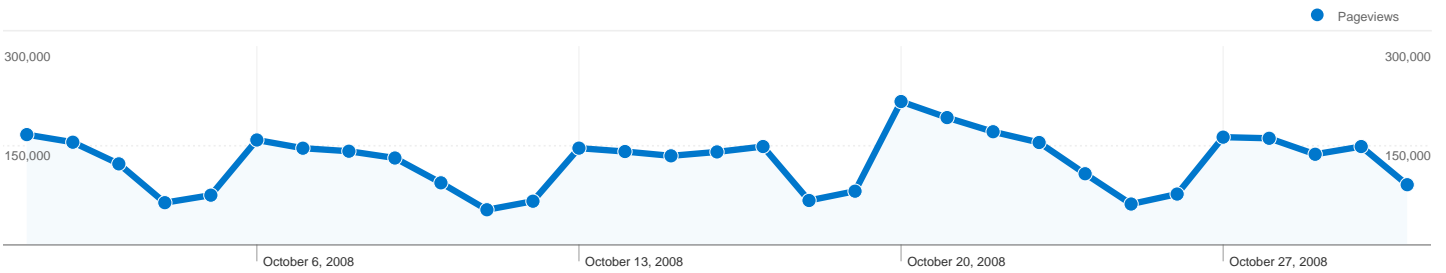

Content Overview

Comparing to: Site

Pages on this site were viewed a total of 3,919,346 times

3,919,346 Pageviews

2,705,707 Unique Views

68.89% Bounce Rate

Top Content

Pages	Pageviews	% Pageviews
my.pcc.edu/cp/home/displaylogin	957,978	24.44%
www.pcc.edu/	681,203	17.38%
www.pcc.edu/library/	129,204	3.30%
www.pcc.edu/schedule/default.cfm	103,997	2.65%
www.pcc.edu/schedule/	97,243	2.48%