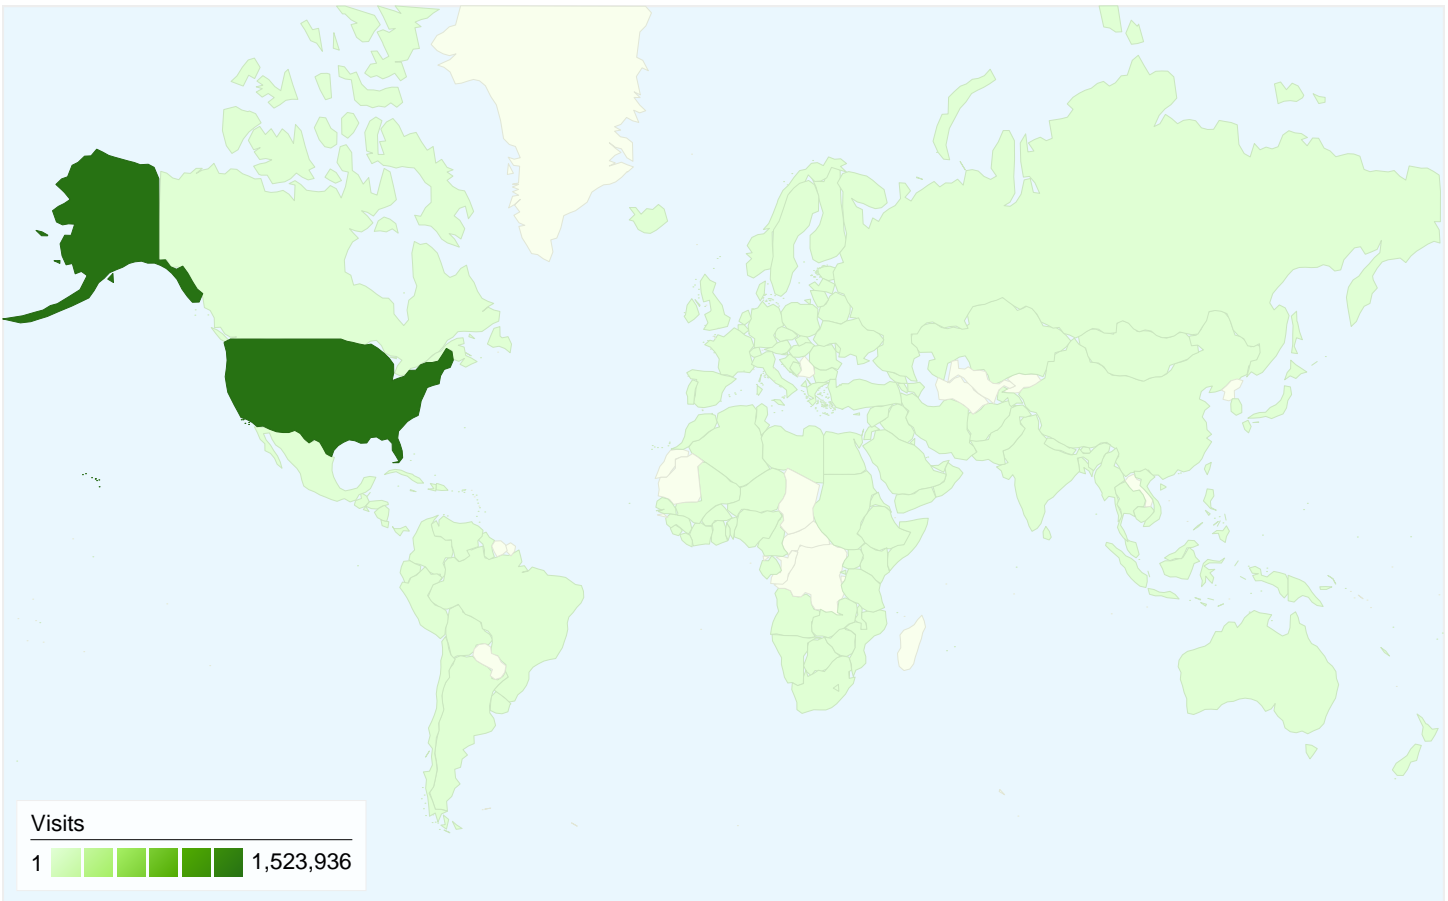

22.56% % New Visits

Visitors Overview

Visitors
529,806

Map Overlay world

Traffic Sources Overview

- **Direct Traffic**
1,104,648.00 (71.75%)
- **Search Engines**
242,558.00 (15.75%)
- **Referring Sites**
192,121.00 (12.48%)
- **Other**
253 (0.02%)

529,806 people visited this site

1,539,580 Visits

529,806 Absolute Unique Visitors

3,919,346 Pageviews

2.55 Average Pageviews

00:02:16 Time on Site

68.89% Bounce Rate

22.56% New Visits

Map Overlay

Comparing to: Site

1,539,580 visits came from 181 countries/territories

Site Usage

| Visits | Pages/Visit | Avg. Time on Site | % New Visits | Bounce Rate | |
|-------------------------------------------------|------------------------------------------|--------------------------------------------------|-----------------------------------------------|----------------------------------------------|-------------|
| 1,539,580 % of Site Total: 100.00% | 2.55 Site Avg: 2.55 (0.00%) | 00:02:16 Site Avg: 00:02:16 (0.00%) | 22.55% Site Avg: 22.56% (-0.01%) | 68.89% Site Avg: 68.89% (0.00%) | |
| Country/Territory | Visits | Pages/Visit | Avg. Time on Site | % New Visits | Bounce Rate |
| United States | 1,523,936 | 2.54 | 00:02:15 | 22.15% | 68.91% |
| (not set) | 1,829 | 2.56 | 00:02:15 | 22.69% | 67.80% |
| Canada | 1,320 | 2.53 | 00:01:23 | 73.03% | 69.62% |
| Germany | 1,213 | 3.38 | 00:02:33 | 28.69% | 66.45% |
| United Kingdom | 1,112 | 2.23 | 00:01:15 | 71.13% | 74.01% |
| Philippines | 906 | 1.57 | 00:00:57 | 94.48% | 81.57% |
| Japan | 853 | 4.88 | 00:04:17 | 30.01% | 54.87% |
| India | 817 | 2.15 | 00:01:12 | 78.09% | 71.36% |
| Vietnam | 445 | 6.84 | 00:09:45 | 50.79% | 27.87% |
| Mexico | 436 | 3.04 | 00:04:52 | 76.15% | 68.58% |