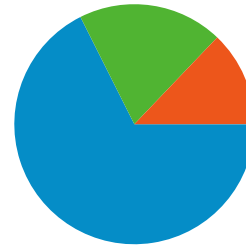

- **Direct Traffic**
  920,988.00 (67.59%)
- **Search Engines**
  266,316.00 (19.54%)
- **Referring Sites**
  175,076.00 (12.85%)
- **Other**
  274 (0.02%)

Top Traffic Sources

Sources	Visits	% visits
(direct) ((none))	920,988	67.59%
google (organic)	165,784	12.17%
my.pcc.edu (referral)	81,508	5.98%
search (organic)	53,261	3.91%
intranet.pcc.edu (referral)	28,879	2.12%

Keywords	Visits	% visits
pcc	53,279	20.01%
portland community college	41,157	15.45%
pcc.edu	17,004	6.38%
www.pcc.edu	5,659	2.12%
my.pcc.edu	2,889	1.08%