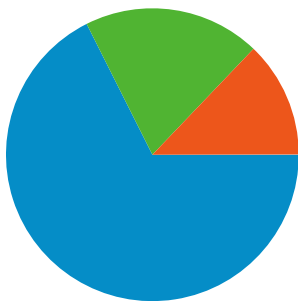

Traffic Sources Overview

- **Direct Traffic**
  920,988.00 (67.59%)
- **Search Engines**
  266,316.00 (19.54%)
- **Referring Sites**
  175,076.00 (12.85%)
- **Other**
  274 (0.02%)

Content Overview

Pages	Pageviews	% Pageviews
my.pcc.edu/cp/home/displaylog	967,966	21.97%
www.pcc.edu/	656,138	14.89%
www.pcc.edu/schedule/default.	144,207	3.27%
www.pcc.edu/schedule/	134,200	3.05%
www.pcc.edu/programs/	114,708	2.60%