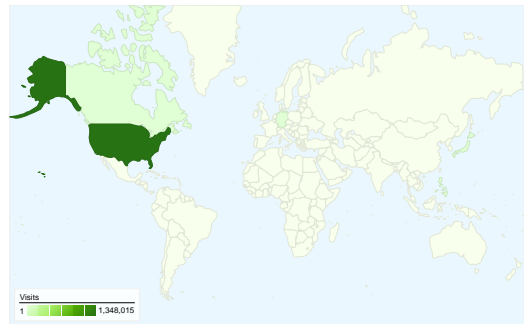

Site Usage

1,362,654 Visits

59.83% Bounce Rate

4,406,559 Pageviews

00:03:18 Avg. Time on Site

3.23 Pages/Visit

23.82% % New Visits

Visitors Overview

Visitors
424,422

Map Overlay world

Traffic Sources Overview

- **Direct Traffic**
920,988.00 (67.59%)
- **Search Engines**
266,316.00 (19.54%)
- **Referring Sites**
175,076.00 (12.85%)
- **Other**
274 (0.02%)

Traffic Sources Overview

Comparing to: Site

All traffic sources sent a total of 1,362,654 visits

-  **67.59%** Direct Traffic
-  **12.85%** Referring Sites
-  **19.54%** Search Engines

- **Direct Traffic**
920,988.00 (67.59%)
- **Search Engines**
266,316.00 (19.54%)
- **Referring Sites**
175,076.00 (12.85%)
- **Other**
274 (0.02%)

Site Usage

Country/Territory	Visits	Pages/Visit	Avg. Time on Site	% New Visits	Bounce Rate
United States	1,348,015	3.24	00:03:18	23.39%	59.79%
Canada	1,474	2.76	00:01:46	66.21%	67.57%
Philippines	972	1.43	00:00:51	95.06%	84.47%
Germany	970	3.76	00:03:17	30.00%	57.32%
Japan	791	5.23	00:04:30	42.86%	46.90%
India	718	2.19	00:01:09	89.83%	71.31%
United Kingdom	701	2.20	00:01:23	85.59%	71.61%
Mexico	559	2.53	00:01:37	69.41%	70.66%
South Korea	542	5.58	00:04:30	57.38%	36.16%
(not set)	530	3.11	00:02:48	27.55%	62.08%