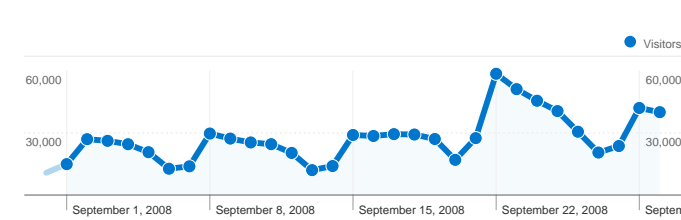

Site Usage

1,362,654 Visits

59.83% Bounce Rate

4,406,559 Pageviews

00:03:18 Avg. Time on Site

3.23 Pages/Visit

23.82% % New Visits

Visitors Overview

424,422 people visited this site

1,362,654 Visits

424,422 Absolute Unique Visitors

4,406,559 Pageviews

3.23 Average Pageviews

00:03:18 Time on Site

59.83% Bounce Rate

23.82% New Visits

Traffic Sources Overview

Comparing to: Site

All traffic sources sent a total of 1,362,654 visits

-  **67.59%** Direct Traffic
-  **12.85%** Referring Sites
-  **19.54%** Search Engines

- **Direct Traffic**
920,988.00 (67.59%)
- **Search Engines**
266,316.00 (19.54%)
- **Referring Sites**
175,076.00 (12.85%)
- **Other**
274 (0.02%)

Site Usage

Country/Territory	Visits	Pages/Visit	Avg. Time on Site	% New Visits	Bounce Rate
United States	1,348,015	3.24	00:03:18	23.39%	59.79%
Canada	1,474	2.76	00:01:46	66.21%	67.57%
Philippines	972	1.43	00:00:51	95.06%	84.47%
Germany	970	3.76	00:03:17	30.00%	57.32%
Japan	791	5.23	00:04:30	42.86%	46.90%
India	718	2.19	00:01:09	89.83%	71.31%
United Kingdom	701	2.20	00:01:23	85.59%	71.61%
Mexico	559	2.53	00:01:37	69.41%	70.66%
South Korea	542	5.58	00:04:30	57.38%	36.16%
(not set)	530	3.11	00:02:48	27.55%	62.08%