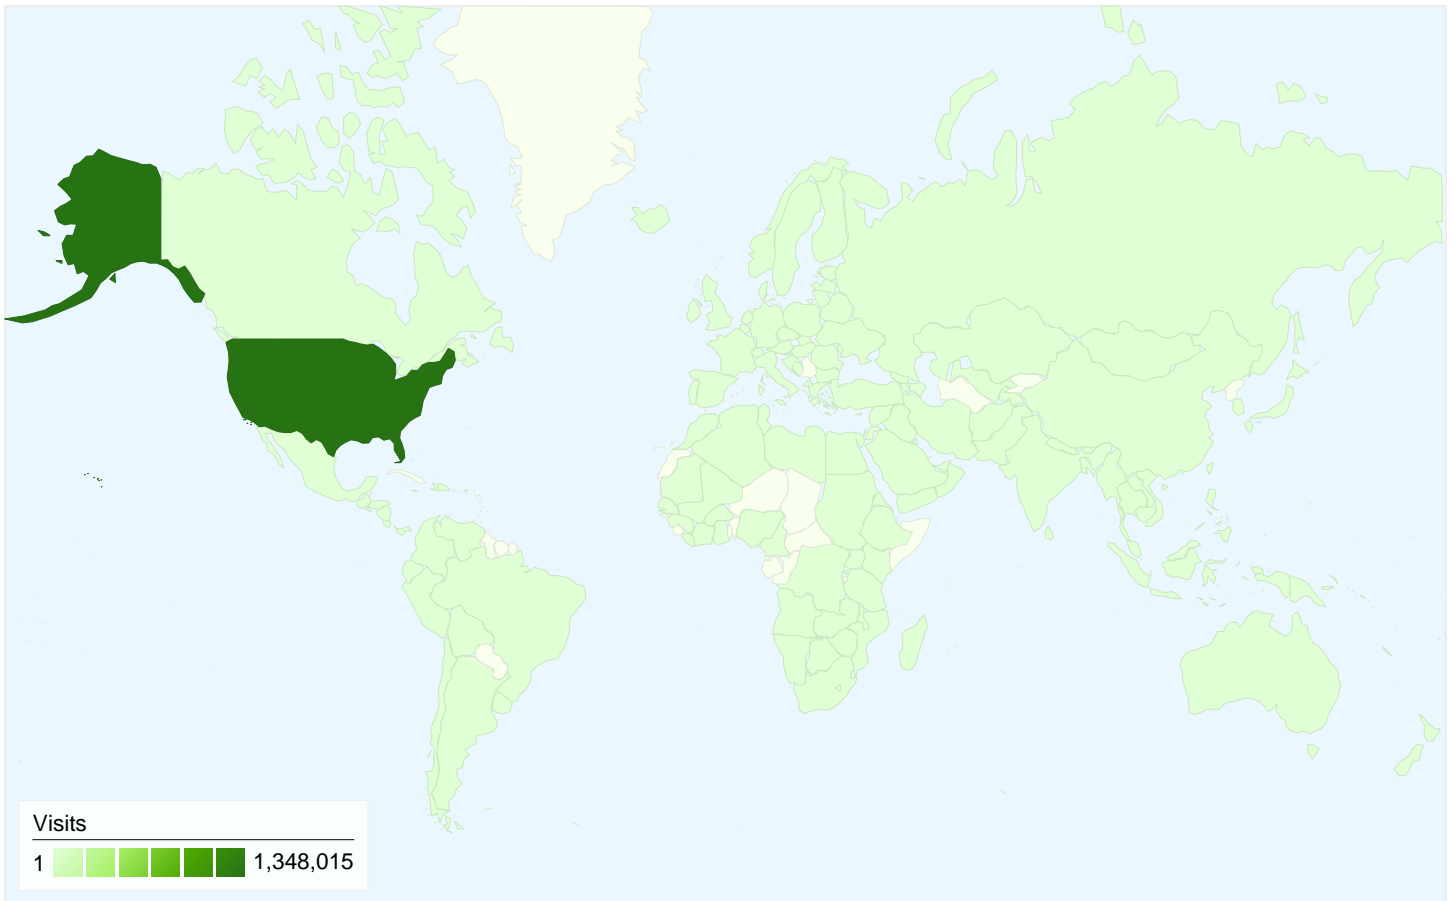

1,362,654 visits came from 180 countries/territories

Site Usage

Country/Territory	Visits	Pages/Visit	Avg. Time on Site	% New Visits	Bounce Rate
United States	1,348,015	3.24	00:03:18	23.39%	59.79%
Canada	1,474	2.76	00:01:46	66.21%	67.57%
Philippines	972	1.43	00:00:51	95.06%	84.47%
Germany	970	3.76	00:03:17	30.00%	57.32%
Japan	791	5.23	00:04:30	42.86%	46.90%
India	718	2.19	00:01:09	89.83%	71.31%
United Kingdom	701	2.20	00:01:23	85.59%	71.61%
Mexico	559	2.53	00:01:37	69.41%	70.66%
South Korea	542	5.58	00:04:30	57.38%	36.16%
(not set)	530	3.11	00:02:48	27.55%	62.08%