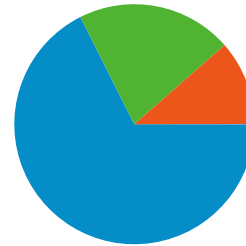

Traffic Sources Overview

Aug 1, 2008 - Aug 31, 2008

Comparing to: Site

All traffic sources sent a total of 921,649 visits

 **67.57%** Direct Traffic

 **11.42%** Referring Sites

 **20.97%** Search Engines

- **Direct Traffic**
622,796.00 (67.57%)
- **Search Engines**
193,292.00 (20.97%)
- **Referring Sites**
105,283.00 (11.42%)
- **Other**
278 (0.03%)

Top Traffic Sources

Sources	Visits	% visits
(direct) ((none))	622,796	67.57%
google (organic)	123,472	13.40%
my.pcc.edu (referral)	45,009	4.88%
search (organic)	33,217	3.60%
intranet.pcc.edu (referral)	20,421	2.22%