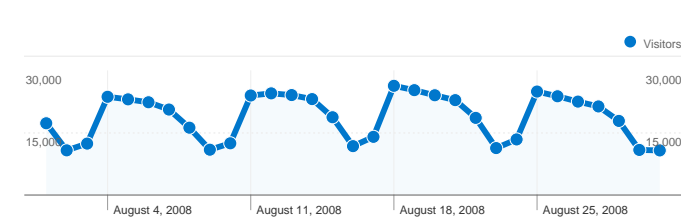

Site Usage

921,649 Visits

62.76% Bounce Rate

3,126,958 Pageviews

00:02:58 Avg. Time on Site

3.39 Pages/Visit

25.57% % New Visits

Visitors Overview

329,709 people visited this site

-  **921,649** Visits
-  **329,709** Absolute Unique Visitors
-  **3,126,958** Pageviews
-  **3.39** Average Pageviews
-  **00:02:58** Time on Site
-  **62.76%** Bounce Rate
-  **25.60%** New Visits

Country/Territory	Visits	Pages/Visit	Avg. Time on Site	% New Visits	Bounce Rate
United States	907,427	3.39	00:02:58	25.01%	62.73%
Germany	1,171	4.05	00:03:15	28.78%	65.16%
Canada	1,011	2.59	00:01:35	70.23%	67.56%
Philippines	973	1.49	00:01:03	90.34%	81.09%
Japan	875	4.89	00:03:42	34.97%	52.11%
India	834	3.50	00:01:57	82.49%	67.39%
Vietnam	648	4.43	00:04:45	45.68%	46.30%
Mexico	618	2.67	00:02:07	66.34%	73.95%
United Kingdom	613	2.96	00:02:07	73.08%	66.23%
Ireland	514	2.08	00:00:52	88.33%	90.47%

Pages on this site were viewed a total of 3,126,958 times

 3,126,958 Pageviews

 2,076,241 Unique Views

 62.76% Bounce Rate

Top Content

Pages	Pageviews	% Pageviews
my.pcc.edu/cp/home/displaylogin	594,291	19.01%
www.pcc.edu/	458,174	14.65%
www.pcc.edu/schedule/default.cfm	104,789	3.35%
www.pcc.edu/schedule/	103,134	3.30%
www.pcc.edu/programs/	100,624	3.22%