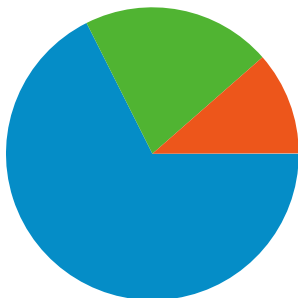

Traffic Sources Overview

- **Direct Traffic**
  622,796.00 (67.57%)
- **Search Engines**
  193,292.00 (20.97%)
- **Referring Sites**
  105,283.00 (11.42%)
- **Other**
  278 (0.03%)

Content Overview

Pages	Pageviews	% Pageviews
my.pcc.edu/cp/home/displaylog	594,291	19.01%
www.pcc.edu/	458,174	14.65%
www.pcc.edu/schedule/default.	104,789	3.35%
www.pcc.edu/schedule/	103,134	3.30%
www.pcc.edu/programs/	100,624	3.22%