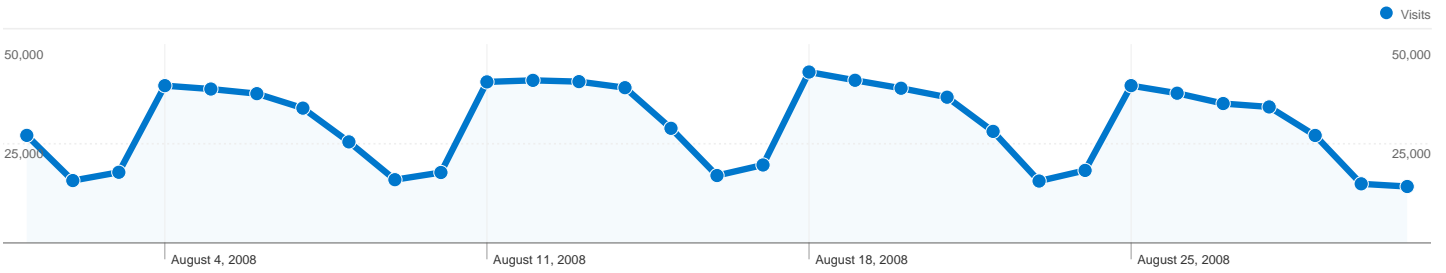

Site Usage

921,649 Visits

62.76% Bounce Rate

3,126,958 Pageviews

00:02:58 Avg. Time on Site

3.39 Pages/Visit

25.57% % New Visits

Visitors Overview

329,709 people visited this site

-  **921,649** Visits
-  **329,709** Absolute Unique Visitors
-  **3,126,958** Pageviews
-  **3.39** Average Pageviews
-  **00:02:58** Time on Site
-  **62.76%** Bounce Rate
-  **25.60%** New Visits

Traffic Sources Overview

Aug 1, 2008 - Aug 31, 2008

Comparing to: Site

All traffic sources sent a total of 921,649 visits

 **67.57%** Direct Traffic

 **11.42%** Referring Sites

 **20.97%** Search Engines

- **Direct Traffic**
622,796.00 (67.57%)
- **Search Engines**
193,292.00 (20.97%)
- **Referring Sites**
105,283.00 (11.42%)
- **Other**
278 (0.03%)