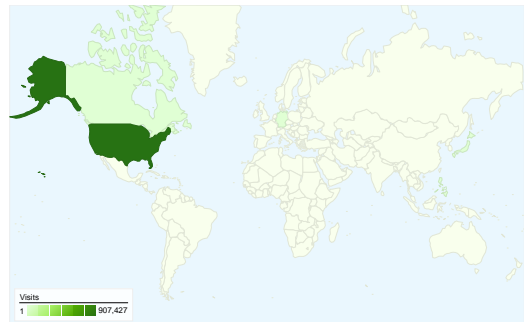

Site Usage

921,649 Visits

62.76% Bounce Rate

3,126,958 Pageviews

00:02:58 Avg. Time on Site

3.39 Pages/Visit

25.57% % New Visits

Visitors Overview

Visitors
329,709

Map Overlay world

Traffic Sources Overview

- **Direct Traffic**
622,796.00 (67.57%)
- **Search Engines**
193,292.00 (20.97%)
- **Referring Sites**
105,283.00 (11.42%)
- **Other**
278 (0.03%)

Traffic Sources Overview

Aug 1, 2008 - Aug 31, 2008

Comparing to: Site

All traffic sources sent a total of 921,649 visits

 **67.57%** Direct Traffic

 **11.42%** Referring Sites

 **20.97%** Search Engines

- **Direct Traffic**
622,796.00 (67.57%)
- **Search Engines**
193,292.00 (20.97%)
- **Referring Sites**
105,283.00 (11.42%)
- **Other**
278 (0.03%)

Country/Territory	Visits	Pages/Visit	Avg. Time on Site	% New Visits	Bounce Rate
United States	907,427	3.39	00:02:58	25.01%	62.73%
Germany	1,171	4.05	00:03:15	28.78%	65.16%
Canada	1,011	2.59	00:01:35	70.23%	67.56%
Philippines	973	1.49	00:01:03	90.34%	81.09%
Japan	875	4.89	00:03:42	34.97%	52.11%
India	834	3.50	00:01:57	82.49%	67.39%
Vietnam	648	4.43	00:04:45	45.68%	46.30%
Mexico	618	2.67	00:02:07	66.34%	73.95%
United Kingdom	613	2.96	00:02:07	73.08%	66.23%
Ireland	514	2.08	00:00:52	88.33%	90.47%