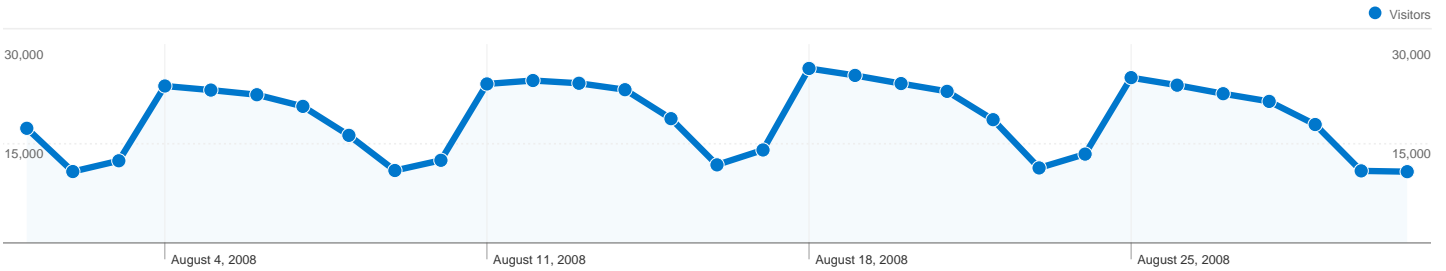

Site Usage

921,649 Visits

62.76% Bounce Rate

3,126,958 Pageviews

00:02:58 Avg. Time on Site

3.39 Pages/Visit

25.57% % New Visits

Visitors Overview

Visitors
329,709

Map Overlay world

Traffic Sources Overview

- **Direct Traffic**
622,796.00 (67.57%)
- **Search Engines**
193,292.00 (20.97%)
- **Referring Sites**
105,283.00 (11.42%)
- **Other**
278 (0.03%)

329,709 people visited this site

-  **921,649** Visits
-  **329,709** Absolute Unique Visitors
-  **3,126,958** Pageviews
-  **3.39** Average Pageviews
-  **00:02:58** Time on Site
-  **62.76%** Bounce Rate
-  **25.60%** New Visits

Traffic Sources Overview

Aug 1, 2008 - Aug 31, 2008

Comparing to: Site

All traffic sources sent a total of 921,649 visits

 **67.57%** Direct Traffic

 **11.42%** Referring Sites

 **20.97%** Search Engines

- **Direct Traffic**
622,796.00 (67.57%)
- **Search Engines**
193,292.00 (20.97%)
- **Referring Sites**
105,283.00 (11.42%)
- **Other**
278 (0.03%)