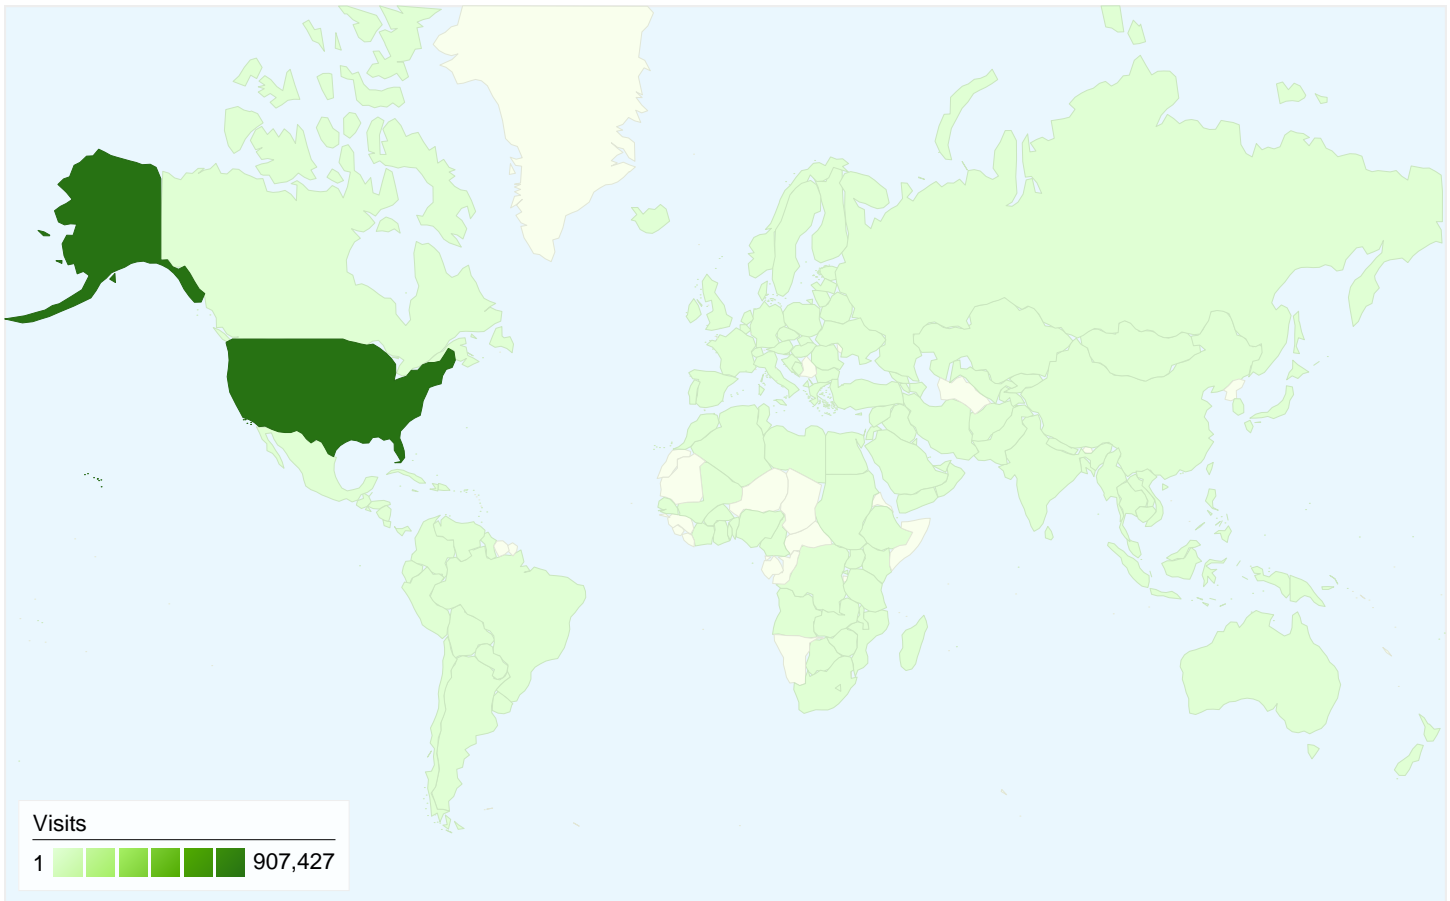

921,649 visits came from 173 countries/territories

Site Usage

Country/Territory	Visits	Pages/Visit	Avg. Time on Site	% New Visits	Bounce Rate
United States	907,427	3.39	00:02:58	25.01%	62.73%
Germany	1,171	4.05	00:03:15	28.78%	65.16%
Canada	1,011	2.59	00:01:35	70.23%	67.56%
Philippines	973	1.49	00:01:03	90.34%	81.09%
Japan	875	4.89	00:03:42	34.97%	52.11%
India	834	3.50	00:01:57	82.49%	67.39%
Vietnam	648	4.43	00:04:45	45.68%	46.30%
Mexico	618	2.67	00:02:07	66.34%	73.95%
United Kingdom	613	2.96	00:02:07	73.08%	66.23%
Ireland	514	2.08	00:00:52	88.33%	90.47%