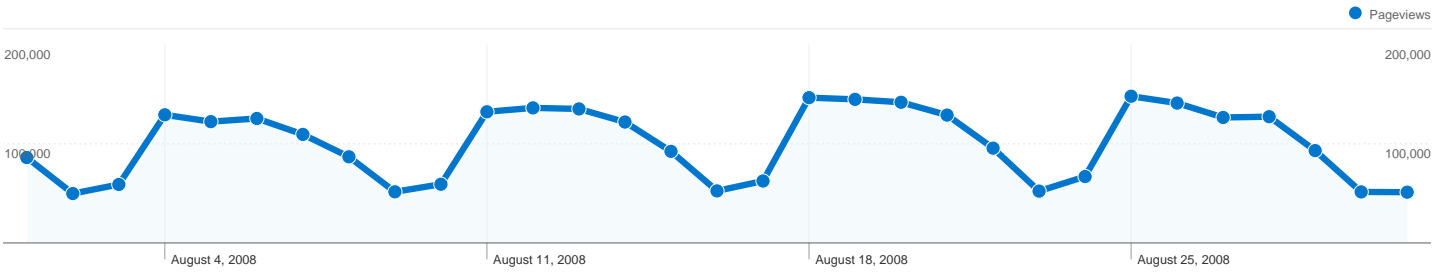

Pages on this site were viewed a total of 3,126,958 times

3,126,958 Pageviews

2,076,241 Unique Views

62.76% Bounce Rate

Top Content

Pages	Pageviews	% Pageviews
my.pcc.edu/cp/home/displaylogin	594,291	19.01%
www.pcc.edu/	458,174	14.65%
www.pcc.edu/schedule/default.cfm	104,789	3.35%
www.pcc.edu/schedule/	103,134	3.30%
www.pcc.edu/programs/	100,624	3.22%