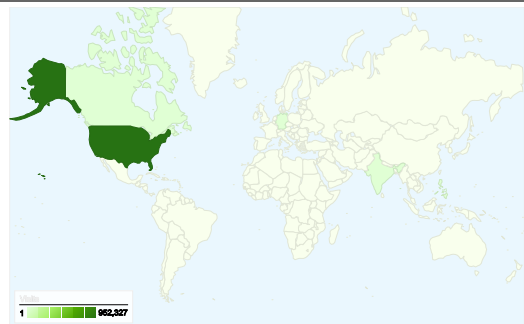

Map Overlay world