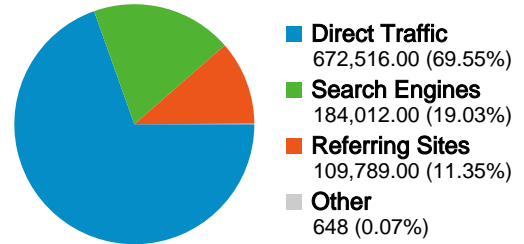

**340,621 people visited this site**

**966,965** Visits

**340,621** Absolute Unique Visitors

**2,843,791** Pageviews

**2.94** Average Pageviews

**00:02:29** Time on Site

**66.72%** Bounce Rate

**24.81%** New Visits

**Technical Profile**

Browser	Visits	% visits	Connection Speed	Visits	% visits
Internet Explorer	666,400	68.92%	Cable	362,569	37.50%
Firefox	236,698	24.48%	T1	255,432	26.42%
Safari	56,597	5.85%	Unknown	191,848	19.84%
Mozilla	4,787	0.50%	DSL	141,587	14.64%
Opera	1,179	0.12%	Dialup	11,873	1.23%

# Traffic Sources Overview

Comparing to: Site

**All traffic sources sent a total of 966,965 visits**

-  **69.55% Direct Traffic**
-  **11.35% Referring Sites**
-  **19.03% Search Engines**

## 966,965 visits came from 174 countries/territories

Site Usage

Country/Territory	Visits	Pages/Visit	Avg. Time on Site	% New Visits	Bounce Rate
United States	952,327	2.94	00:02:29	24.21%	66.72%
Philippines	1,105	1.60	00:00:53	90.23%	83.35%
Canada	1,105	2.78	00:01:45	68.14%	68.33%
Germany	1,103	3.19	00:04:13	31.10%	69.72%
India	951	2.25	00:01:24	89.91%	69.61%
Japan	864	4.10	00:02:48	28.59%	60.19%
United Kingdom	789	2.06	00:01:08	69.58%	71.86%
Vietnam	695	4.44	00:04:16	46.33%	47.91%
Mexico	572	2.26	00:01:35	67.48%	74.13%
Ireland	477	1.58	00:00:21	93.92%	93.29%