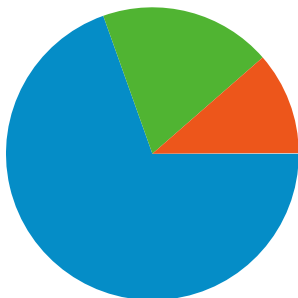

Traffic Sources Overview

- **Direct Traffic**
  672,516.00 (69.55%)
- **Search Engines**
  184,012.00 (19.03%)
- **Referring Sites**
  109,789.00 (11.35%)
- **Other**
  648 (0.07%)

Content Overview

Pages	Pageviews	% Pageviews
my.pcc.edu/cp/home/displaylog	586,087	20.61%
www.pcc.edu/	468,693	16.48%
www.pcc.edu/programs/	89,001	3.13%
www.pcc.edu/schedule/	82,922	2.92%
www.pcc.edu/schedule/default.	78,780	2.77%