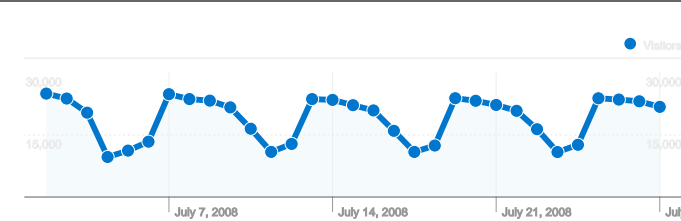

## Site Usage

**966,965** Visits

**66.72%** Bounce Rate

**2,843,791** Pageviews

**00:02:29** Avg. Time on Site

**2.94** Pages/Visit

**24.78%** % New Visits

## Visitors Overview

**Visitors**  
**340,621**

## 966,965 visits came from 174 countries/territories

Site Usage

Country/Territory	Visits	Pages/Visit	Avg. Time on Site	% New Visits	Bounce Rate
United States	952,327	2.94	00:02:29	24.21%	66.72%
Philippines	1,105	1.60	00:00:53	90.23%	83.35%
Canada	1,105	2.78	00:01:45	68.14%	68.33%
Germany	1,103	3.19	00:04:13	31.10%	69.72%
India	951	2.25	00:01:24	89.91%	69.61%
Japan	864	4.10	00:02:48	28.59%	60.19%
United Kingdom	789	2.06	00:01:08	69.58%	71.86%
Vietnam	695	4.44	00:04:16	46.33%	47.91%
Mexico	572	2.26	00:01:35	67.48%	74.13%
Ireland	477	1.58	00:00:21	93.92%	93.29%

# Content Overview

Comparing to: Site

Pages on this site were viewed a total of 2,843,791 times

 2,843,791 Pageviews

 1,925,859 Unique Views

 66.72% Bounce Rate