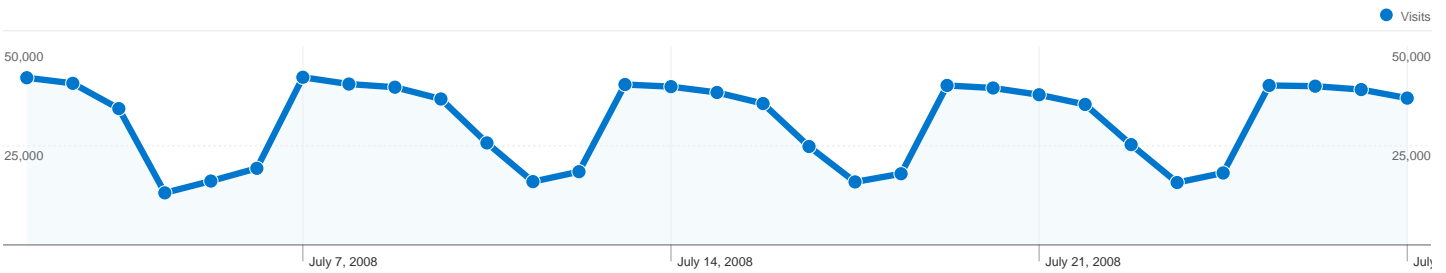

Traffic Sources Overview

Comparing to: Site

All traffic sources sent a total of 966,965 visits

- **69.55% Direct Traffic**
- **11.35% Referring Sites**
- **19.03% Search Engines**