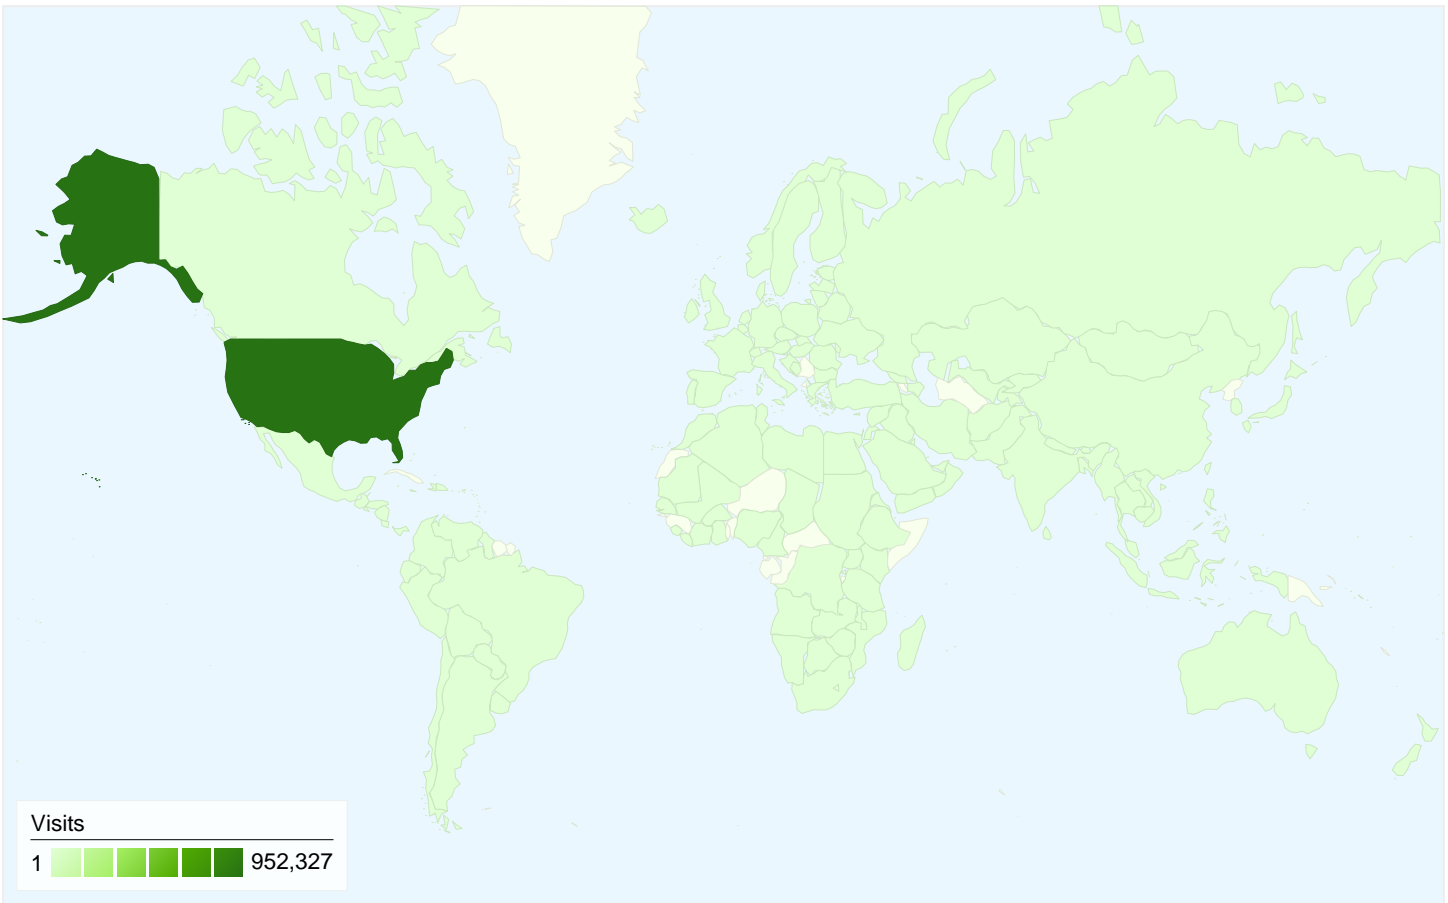

## Visitors Overview

**Visitors**  
**340,621**

## Traffic Sources Overview

- **Direct Traffic**  
672,516.00 (69.55%)
- **Search Engines**  
184,012.00 (19.03%)
- **Referring Sites**  
109,789.00 (11.35%)
- **Other**  
648 (0.07%)

# Traffic Sources Overview

Comparing to: Site

**All traffic sources sent a total of 966,965 visits**

-  **69.55% Direct Traffic**
-  **11.35% Referring Sites**
-  **19.03% Search Engines**

## 966,965 visits came from 174 countries/territories

Site Usage

Country/Territory	Visits	Pages/Visit	Avg. Time on Site	% New Visits	Bounce Rate
United States	952,327	2.94	00:02:29	24.21%	66.72%
Philippines	1,105	1.60	00:00:53	90.23%	83.35%
Canada	1,105	2.78	00:01:45	68.14%	68.33%
Germany	1,103	3.19	00:04:13	31.10%	69.72%
India	951	2.25	00:01:24	89.91%	69.61%
Japan	864	4.10	00:02:48	28.59%	60.19%
United Kingdom	789	2.06	00:01:08	69.58%	71.86%
Vietnam	695	4.44	00:04:16	46.33%	47.91%
Mexico	572	2.26	00:01:35	67.48%	74.13%
Ireland	477	1.58	00:00:21	93.92%	93.29%