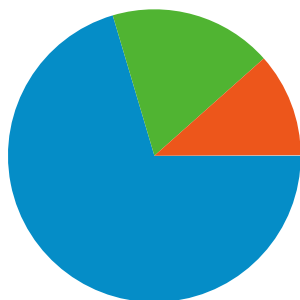

Traffic Sources Overview

- **Direct Traffic**
  871,981 (70.41%)
- **Search Engines**
  223,305 (18.03%)
- **Referring Sites**
  142,625 (11.52%)
- **Other**
  605 (0.05%)

Content Overview

Pages	Pageviews	% Pageviews
my.pcc.edu/cp/home/displaylog	805,944	21.82%
www.pcc.edu/	598,246	16.20%
www.pcc.edu/schedule/	124,232	3.36%
www.pcc.edu/schedule/default.	103,250	2.80%
www.pcc.edu/programs/	82,633	2.24%