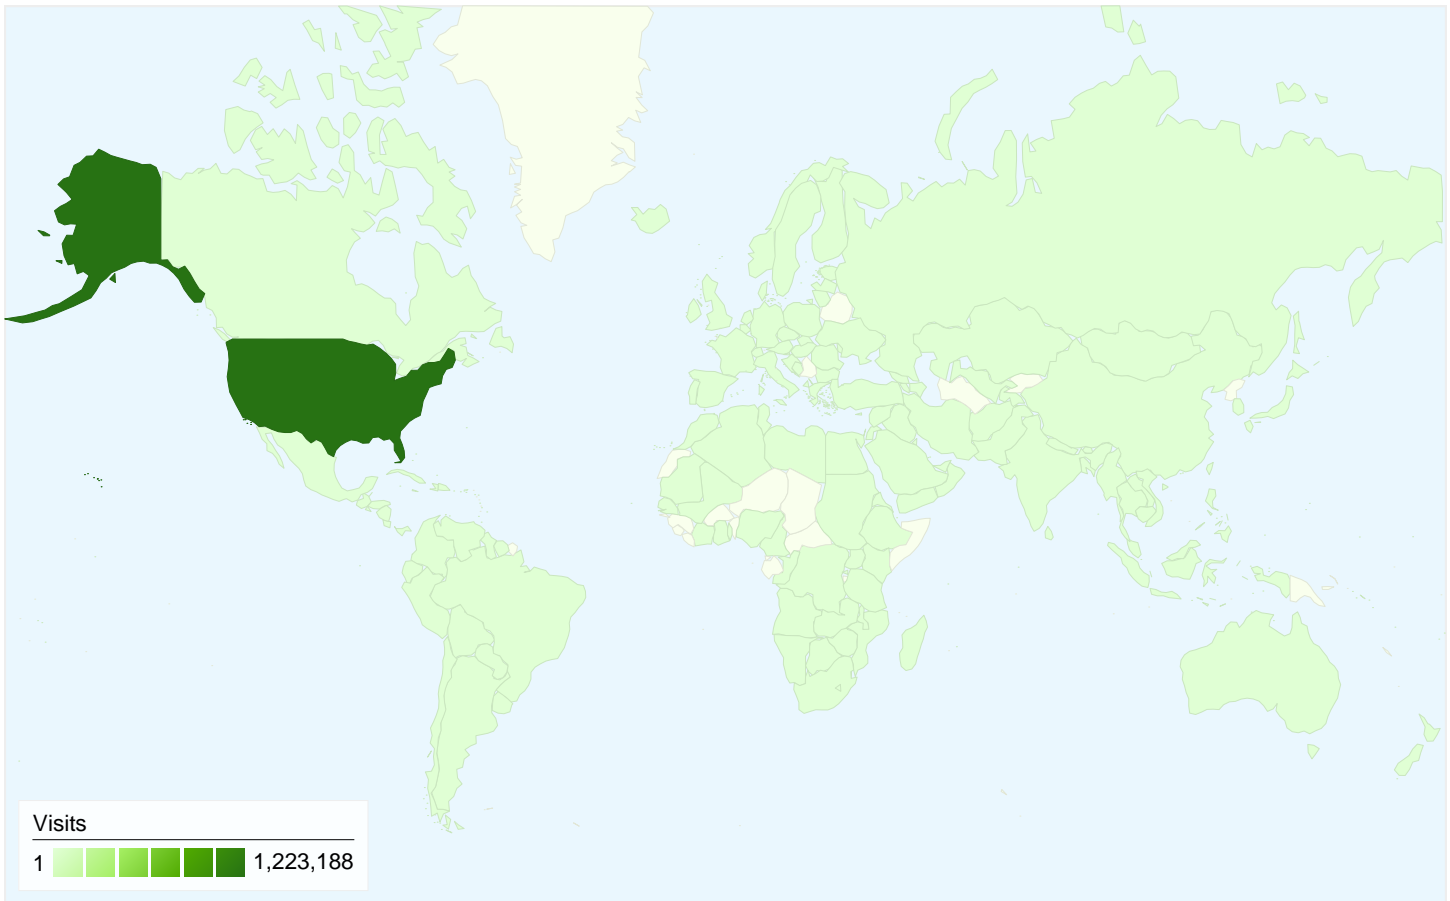

Visitors
406,565

Map Overlay world

Traffic Sources Overview

- **Direct Traffic**
871,981 (70.41%)
- **Search Engines**
223,305 (18.03%)
- **Referring Sites**
142,625 (11.52%)
- **Other**
605 (0.05%)

Content Overview

406,565 people visited this site

-  **1,238,516** Visits
-  **406,565** Absolute Unique Visitors
-  **3,693,546** Pageviews
-  **2.98** Average Pageviews
-  **00:02:43** Time on Site
-  **64.84%** Bounce Rate
-  **25.59%** New Visits

Traffic Sources Overview

Comparing to: Site

All traffic sources sent a total of 1,238,516 visits

-  70.41% Direct Traffic
-  11.52% Referring Sites
-  18.03% Search Engines

Top Traffic Sources

Sources	Visits	% visits	Keywords	Visits	% visits
(direct) ((none))	871,981	70.41%	pcc	43,587	19.52%
google (organic)	134,315	10.84%	portland community college	32,715	14.65%
my.pcc.edu (referral)	73,759	5.96%	pcc.edu	13,732	6.15%
search (organic)	48,221	3.89%	www.pcc.edu	6,650	2.98%
intranet.pcc.edu (referral)	25,355	2.05%	mypcc	2,425	1.09%

Map Overlay

Comparing to: Site

1,238,516 visits came from 183 countries/territories

Site Usage

Visits	Pages/Visit	Avg. Time on Site	% New Visits	Bounce Rate	
1,238,516 % of Site Total: 100.00%	2.98 Site Avg: 2.98 (0.00%)	00:02:43 Site Avg: 00:02:43 (0.00%)	25.58% Site Avg: 25.56% (0.08%)	64.84% Site Avg: 64.84% (0.00%)	
Country/Territory	Visits	Pages/Visit	Avg. Time on Site	% New Visits	Bounce Rate
United States	1,223,188	2.98	00:02:43	25.11%	64.81%
Philippines	1,272	1.71	00:01:04	92.77%	80.74%
Canada	1,252	2.96	00:01:54	66.77%	68.45%
Germany	1,042	3.46	00:02:34	31.09%	67.37%
India	767	3.03	00:01:28	92.96%	71.71%
United Kingdom	721	2.25	00:01:02	84.60%	77.12%
Japan	674	5.51	00:04:04	41.25%	51.19%
Vietnam	606	3.76	00:04:14	40.43%	50.66%
Mexico	583	2.50	00:02:06	65.01%	70.67%
Spain	488	2.67	00:02:13	32.79%	68.44%