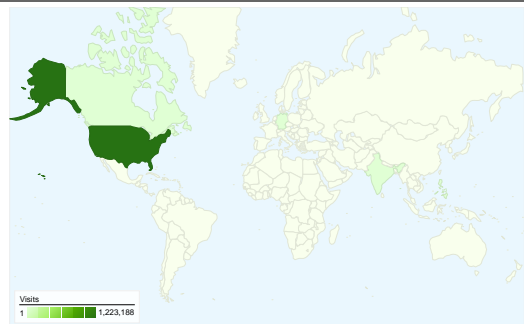

Site Usage

1,238,516 Visits

64.84% Bounce Rate

3,693,546 Pageviews

00:02:43 Avg. Time on Site

2.98 Pages/Visit

25.56% % New Visits

Visitors Overview

Visitors
406,565

Map Overlay world

Traffic Sources Overview

- **Direct Traffic**
871,981 (70.41%)
- **Search Engines**
223,305 (18.03%)
- **Referring Sites**
142,625 (11.52%)
- **Other**
605 (0.05%)

Content Overview

406,565 people visited this site

-  **1,238,516** Visits
-  **406,565** Absolute Unique Visitors
-  **3,693,546** Pageviews
-  **2.98** Average Pageviews
-  **00:02:43** Time on Site
-  **64.84%** Bounce Rate
-  **25.59%** New Visits

Map Overlay

Comparing to: Site

1,238,516 visits came from 183 countries/territories

Site Usage

Visits	Pages/Visit	Avg. Time on Site	% New Visits	Bounce Rate	
1,238,516 % of Site Total: 100.00%	2.98 Site Avg: 2.98 (0.00%)	00:02:43 Site Avg: 00:02:43 (0.00%)	25.58% Site Avg: 25.56% (0.08%)	64.84% Site Avg: 64.84% (0.00%)	
Country/Territory	Visits	Pages/Visit	Avg. Time on Site	% New Visits	Bounce Rate
United States	1,223,188	2.98	00:02:43	25.11%	64.81%
Philippines	1,272	1.71	00:01:04	92.77%	80.74%
Canada	1,252	2.96	00:01:54	66.77%	68.45%
Germany	1,042	3.46	00:02:34	31.09%	67.37%
India	767	3.03	00:01:28	92.96%	71.71%
United Kingdom	721	2.25	00:01:02	84.60%	77.12%
Japan	674	5.51	00:04:04	41.25%	51.19%
Vietnam	606	3.76	00:04:14	40.43%	50.66%
Mexico	583	2.50	00:02:06	65.01%	70.67%
Spain	488	2.67	00:02:13	32.79%	68.44%