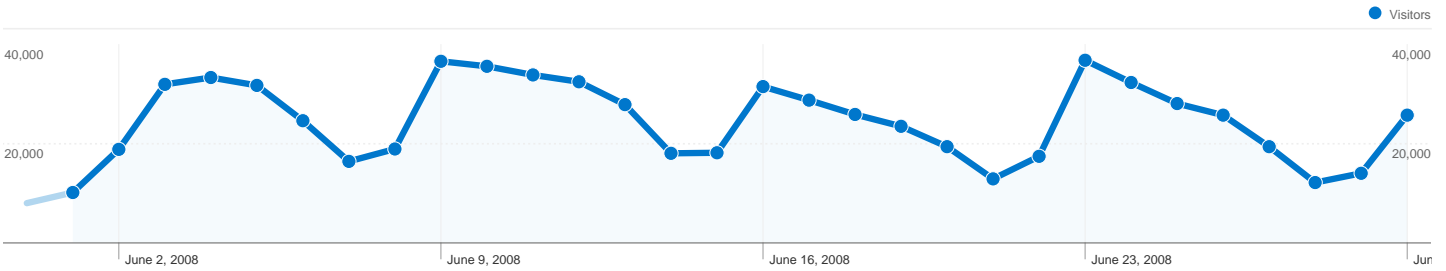

Site Usage

1,238,516 Visits

64.84% Bounce Rate

3,693,546 Pageviews

00:02:43 Avg. Time on Site

2.98 Pages/Visit

25.56% % New Visits

Visitors Overview

Visitors
406,565

Map Overlay world

Traffic Sources Overview

- **Direct Traffic**
871,981 (70.41%)
- **Search Engines**
223,305 (18.03%)
- **Referring Sites**
142,625 (11.52%)
- **Other**
605 (0.05%)

Content Overview

406,565 people visited this site

-  **1,238,516** Visits
-  **406,565** Absolute Unique Visitors
-  **3,693,546** Pageviews
-  **2.98** Average Pageviews
-  **00:02:43** Time on Site
-  **64.84%** Bounce Rate
-  **25.59%** New Visits