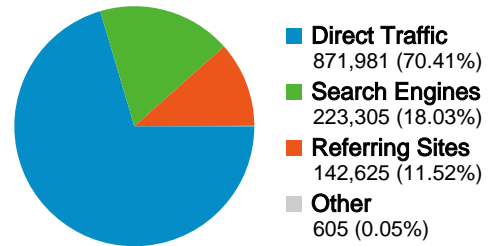

406,565 people visited this site

-  **1,238,516** Visits
-  **406,565** Absolute Unique Visitors
-  **3,693,546** Pageviews
-  **2.98** Average Pageviews
-  **00:02:43** Time on Site
-  **64.84%** Bounce Rate
-  **25.59%** New Visits

Technical Profile

Browser	Visits	% visits	Connection Speed	Visits	% visits
Internet Explorer	839,610	67.79%	Cable	488,020	39.40%
Firefox	313,119	25.28%	T1	315,830	25.50%
Safari	77,203	6.23%	Unknown	227,518	18.37%
Mozilla	5,174	0.42%	DSL	185,453	14.97%
Opera	1,811	0.15%	Dialup	16,560	1.34%

Traffic Sources Overview

Comparing to: Site

All traffic sources sent a total of 1,238,516 visits

-  70.41% Direct Traffic
-  11.52% Referring Sites
-  18.03% Search Engines

Top Traffic Sources

Sources	Visits	% visits	Keywords	Visits	% visits
(direct) ((none))	871,981	70.41%	pcc	43,587	19.52%
google (organic)	134,315	10.84%	portland community college	32,715	14.65%
my.pcc.edu (referral)	73,759	5.96%	pcc.edu	13,732	6.15%
search (organic)	48,221	3.89%	www.pcc.edu	6,650	2.98%
intranet.pcc.edu (referral)	25,355	2.05%	mypcc	2,425	1.09%