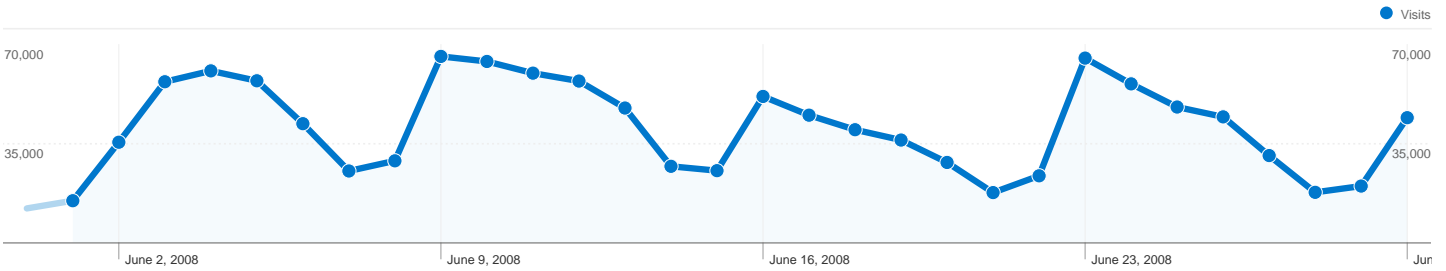

Traffic Sources Overview

Comparing to: Site

All traffic sources sent a total of 1,238,516 visits

- 70.41% Direct Traffic
- 11.52% Referring Sites
- 18.03% Search Engines