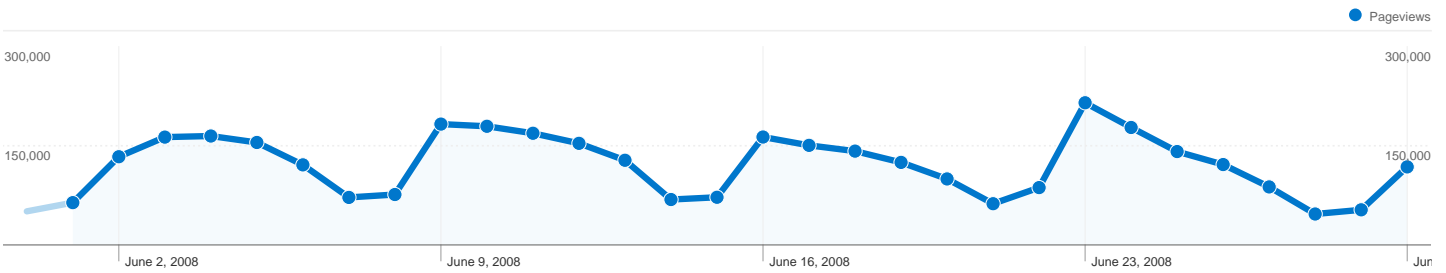

Site Usage

1,238,516 Visits

64.84% Bounce Rate

3,693,546 Pageviews

00:02:43 Avg. Time on Site

2.98 Pages/Visit

25.56% % New Visits

Visitors Overview

406,565 people visited this site

-  **1,238,516** Visits
-  **406,565** Absolute Unique Visitors
-  **3,693,546** Pageviews
-  **2.98** Average Pageviews
-  **00:02:43** Time on Site
-  **64.84%** Bounce Rate
-  **25.59%** New Visits

Map Overlay

Comparing to: Site

1,238,516 visits came from 183 countries/territories

Site Usage

Visits	Pages/Visit	Avg. Time on Site	% New Visits	Bounce Rate	
1,238,516 % of Site Total: 100.00%	2.98 Site Avg: 2.98 (0.00%)	00:02:43 Site Avg: 00:02:43 (0.00%)	25.58% Site Avg: 25.56% (0.08%)	64.84% Site Avg: 64.84% (0.00%)	
Country/Territory	Visits	Pages/Visit	Avg. Time on Site	% New Visits	Bounce Rate
United States	1,223,188	2.98	00:02:43	25.11%	64.81%
Philippines	1,272	1.71	00:01:04	92.77%	80.74%
Canada	1,252	2.96	00:01:54	66.77%	68.45%
Germany	1,042	3.46	00:02:34	31.09%	67.37%
India	767	3.03	00:01:28	92.96%	71.71%
United Kingdom	721	2.25	00:01:02	84.60%	77.12%
Japan	674	5.51	00:04:04	41.25%	51.19%
Vietnam	606	3.76	00:04:14	40.43%	50.66%
Mexico	583	2.50	00:02:06	65.01%	70.67%
Spain	488	2.67	00:02:13	32.79%	68.44%