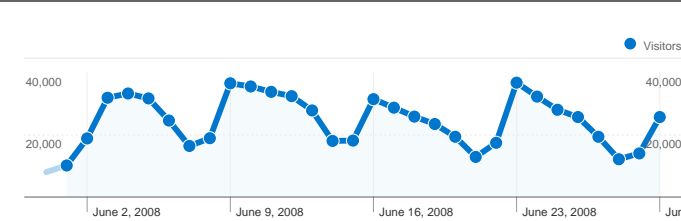

Site Usage

1,238,516 Visits

64.84% Bounce Rate

3,693,546 Pageviews

00:02:43 Avg. Time on Site

2.98 Pages/Visit

25.56% % New Visits

Visitors Overview

Visitors
406,565

Map Overlay world

Traffic Sources Overview

- **Direct Traffic**
871,981 (70.41%)
- **Search Engines**
223,305 (18.03%)
- **Referring Sites**
142,625 (11.52%)
- **Other**
605 (0.05%)

Content Overview

406,565 people visited this site

-  **1,238,516** Visits
-  **406,565** Absolute Unique Visitors
-  **3,693,546** Pageviews
-  **2.98** Average Pageviews
-  **00:02:43** Time on Site
-  **64.84%** Bounce Rate
-  **25.59%** New Visits

Pages on this site were viewed a total of 3,693,546 times

 **3,693,546** Pageviews

 **2,534,486** Unique Views

 **64.84%** Bounce Rate

Top Content

Pages	Pageviews	% Pageviews
my.pcc.edu/cp/home/displaylogin	805,944	21.82%
www.pcc.edu/	598,246	16.20%
www.pcc.edu/schedule/	124,232	3.36%
www.pcc.edu/schedule/default.cfm	103,250	2.80%
www.pcc.edu/programs/	82,633	2.24%