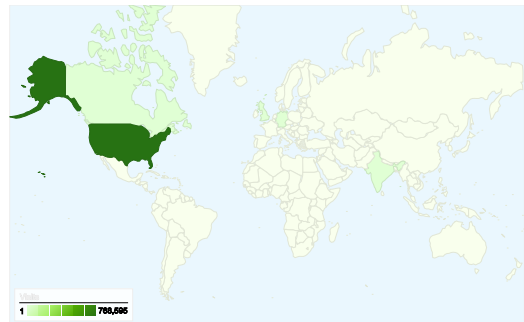

Map Overlay world