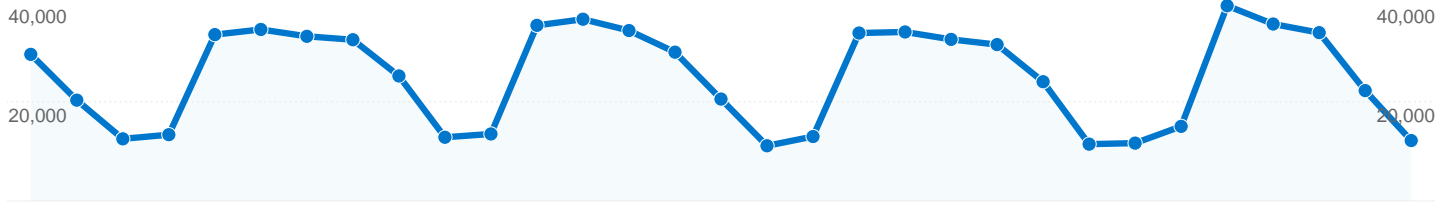

## Site Usage

**779,872** Visits

**3,327,236** Pageviews

**4.27** Pages/Visit

**61.35%** Bounce Rate

**00:03:14** Avg. Time on Site

**25.14%** % New Visits

## Visitors Overview

**Visitors**  
**300,195**

### Site Usage

Visits	Pages/Visit	Avg. Time on Site	% New Visits	Bounce Rate	
<b>779,872</b> % of Site Total: 100.00%	<b>4.27</b> Site Avg: 4.27 (0.00%)	<b>00:03:14</b> Site Avg: 00:03:14 (0.00%)	<b>24.94%</b> Site Avg: 25.14% (-0.78%)	<b>61.35%</b> Site Avg: 61.35% (0.00%)	
Country/Territory	Visits	Pages/Visit	Avg. Time on Site	% New Visits	Bounce Rate
United States	<b>768,595</b>	4.27	00:03:14	24.24%	61.32%
Canada	<b>975</b>	3.29	00:01:54	83.90%	69.33%
India	<b>862</b>	6.46	00:02:44	71.69%	72.51%
United Kingdom	<b>742</b>	2.50	00:01:16	92.45%	72.64%
Germany	<b>578</b>	4.97	00:03:34	37.37%	61.76%
Philippines	<b>503</b>	2.57	00:02:20	93.04%	73.96%
Ireland	<b>490</b>	1.40	00:00:23	95.92%	94.29%
Japan	<b>455</b>	8.64	00:05:33	47.47%	34.95%
Vietnam	<b>415</b>	5.04	00:06:09	40.48%	40.72%
South Korea	<b>376</b>	6.61	00:04:50	50.53%	38.56%

# Content Overview

Comparing to: Site

Pages on this site were viewed a total of 3,327,236 times

3,327,236 Pageviews

2,226,847 Unique Views

61.35% Bounce Rate