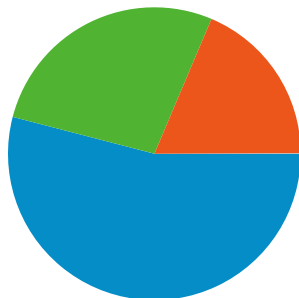

Traffic Sources Overview

- **Direct Traffic**
  421,526 (54.05%)
- **Search Engines**
  213,104 (27.33%)
- **Referring Sites**
  144,906 (18.58%)
- **Other**
  336 (0.04%)

Content Overview

Pages	Pageviews	% Pageviews
www.pcc.edu/	629,843	18.93%
www.pcc.edu/schedule/	150,659	4.53%
www.pcc.edu/schedule/default.	135,800	4.08%
www.pcc.edu/library/	110,618	3.32%
www.pcc.edu/programs/	86,907	2.61%