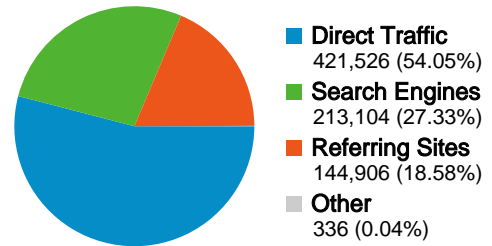

## 300,195 people visited this site

-  **779,872** Visits
-  **300,195** Absolute Unique Visitors
-  **3,327,236** Pageviews
-  **4.27** Average Pageviews
-  **00:03:14** Time on Site
-  **61.35%** Bounce Rate
-  **24.95%** New Visits

## Technical Profile

Browser	Visits	% visits	Connection Speed	Visits	% visits
Internet Explorer	546,845	70.12%	T1	263,884	33.84%
Firefox	187,941	24.10%	Cable	245,168	31.44%
Safari	39,166	5.02%	Unknown	156,085	20.01%
Mozilla	3,670	0.47%	DSL	102,222	13.11%
Opera	1,331	0.17%	Dialup	7,189	0.92%

# Traffic Sources Overview

Comparing to: Site

All traffic sources sent a total of 779,872 visits

-  **54.05%** Direct Traffic
-  **18.58%** Referring Sites
-  **27.33%** Search Engines