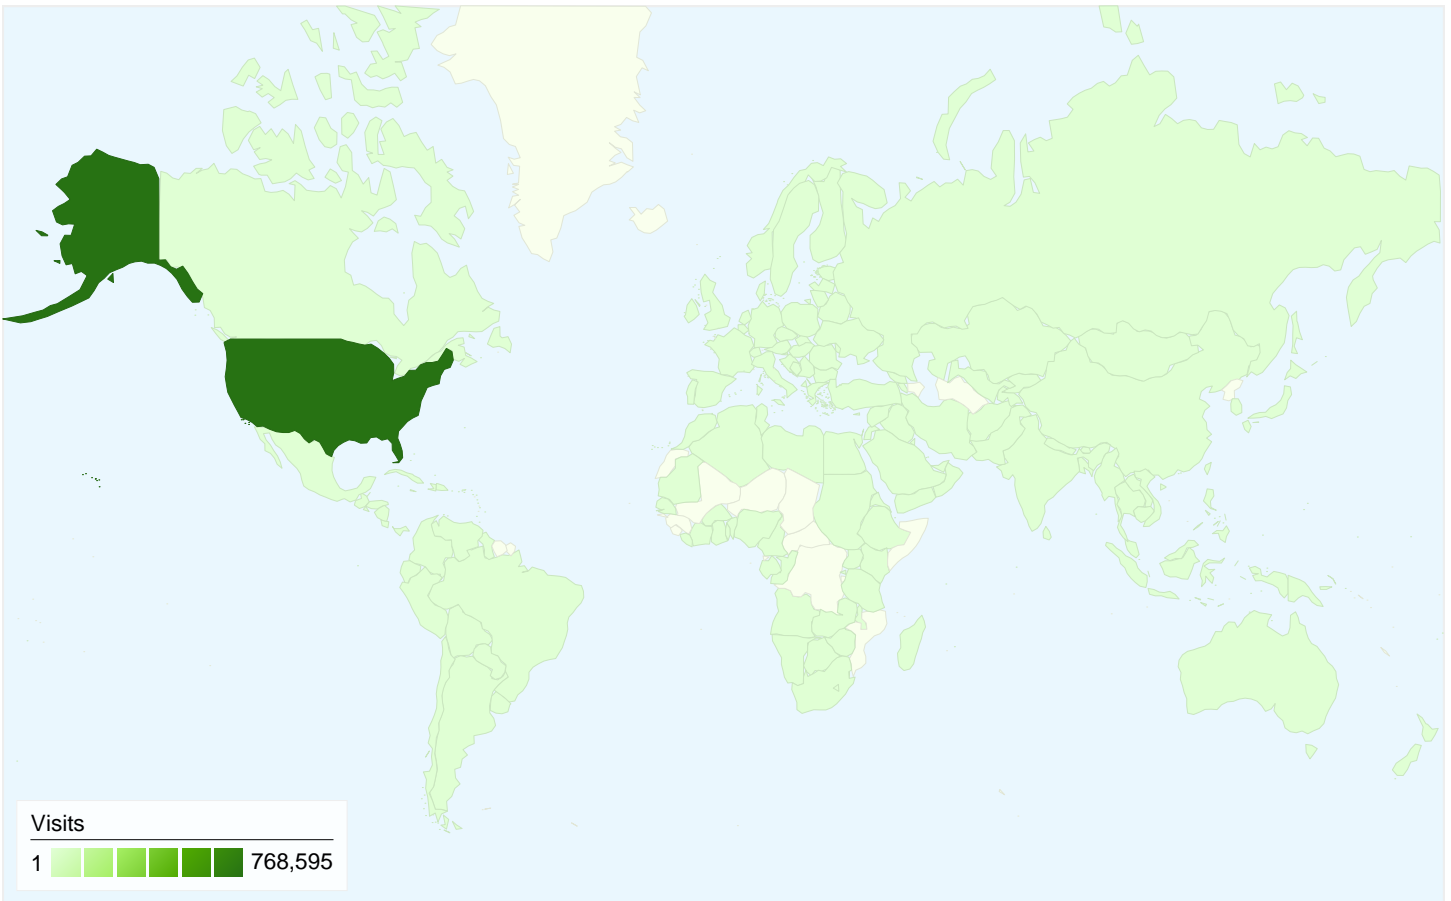

## Visitors Overview

**Visitors**  
**300,195**

## Traffic Sources Overview

- **Direct Traffic**  
421,526 (54.05%)
- **Search Engines**  
213,104 (27.33%)
- **Referring Sites**  
144,906 (18.58%)
- **Other**  
336 (0.04%)

# Traffic Sources Overview

Comparing to: Site

All traffic sources sent a total of 779,872 visits

-  **54.05%** Direct Traffic
-  **18.58%** Referring Sites
-  **27.33%** Search Engines

## 779,872 visits came from 180 countries/territories