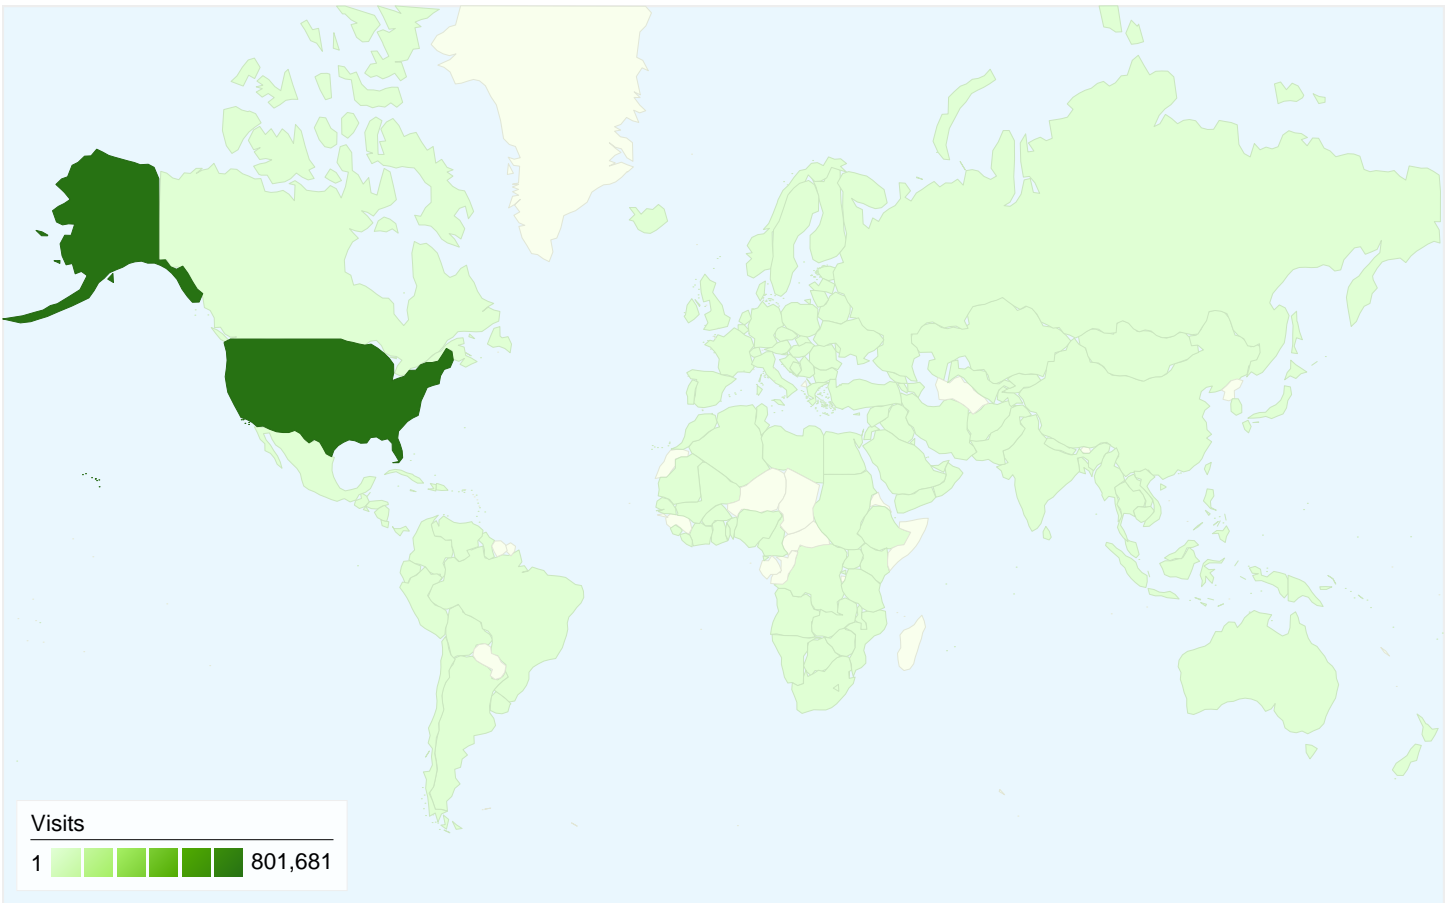

## Visitors Overview

**Visitors**  
**306,814**

## Traffic Sources Overview

- **Direct Traffic**  
432,003 (53.12%)
- **Search Engines**  
221,414 (27.23%)
- **Referring Sites**  
159,315 (19.59%)
- **Other**  
524 (0.06%)

# Traffic Sources Overview

Comparing to: Site

All traffic sources sent a total of 813,256 visits

-  **53.12%** Direct Traffic
-  **19.59%** Referring Sites
-  **27.23%** Search Engines

## 813,256 visits came from 178 countries/territories