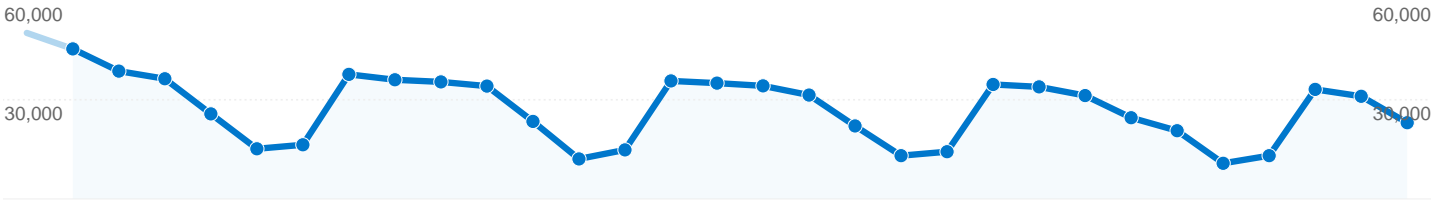

Traffic Sources Overview

Comparing to: Site

All traffic sources sent a total of 813,256 visits

- **53.12%** Direct Traffic
- **19.59%** Referring Sites
- **27.23%** Search Engines