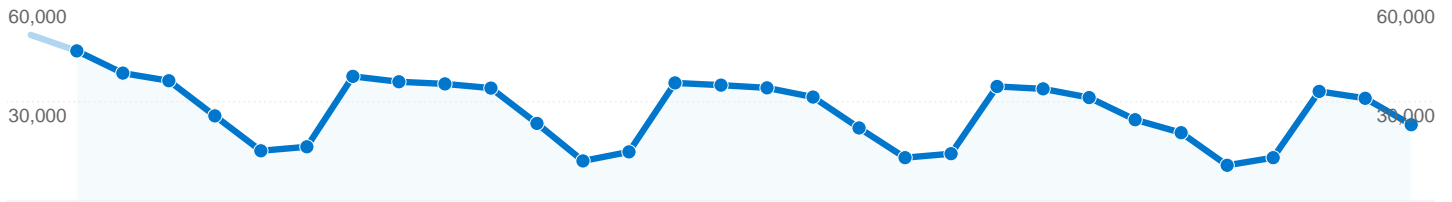

# Dashboard

Comparing to: Site

## Site Usage

**813,256** Visits

**62.66%** Bounce Rate

**2,766,402** Pageviews

**00:02:46** Avg. Time on Site

**3.40** Pages/Visit

**24.96%** % New Visits

## Visitors Overview

**Visitors**  
**306,814**

# Content Overview

Comparing to: Site

Pages on this site were viewed a total of 2,766,402 times

2,766,402 Pageviews

1,976,031 Unique Views

62.66% Bounce Rate