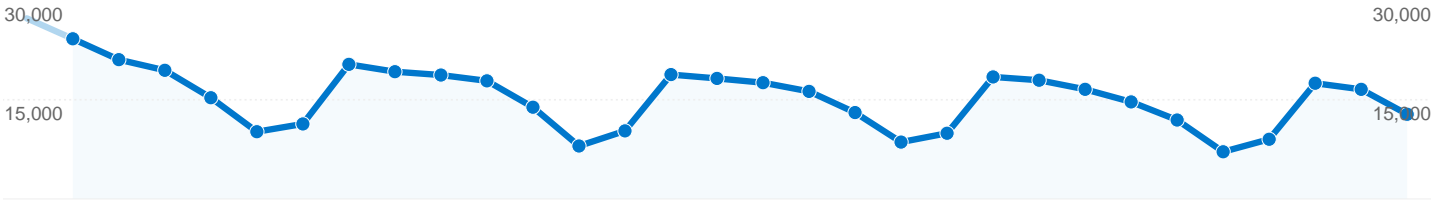

## Site Usage

**813,256** Visits

**62.66%** Bounce Rate

**2,766,402** Pageviews

**00:02:46** Avg. Time on Site

**3.40** Pages/Visit

**24.96%** % New Visits

## Visitors Overview

**Visitors**  
**306,814**

**306,814 people visited this site**

-  **813,256** Visits
-  **306,814** Absolute Unique Visitors
-  **2,766,402** Pageviews
-  **3.40** Average Pageviews
-  **00:02:46** Time on Site
-  **62.66%** Bounce Rate
-  **24.76%** New Visits

# Content Overview

Comparing to: Site

Pages on this site were viewed a total of 2,766,402 times

2,766,402 Pageviews

1,976,031 Unique Views

62.66% Bounce Rate