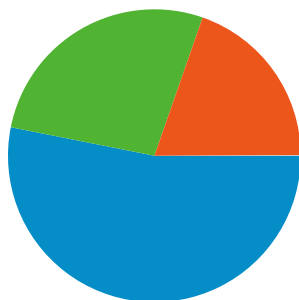

Traffic Sources Overview

- **Direct Traffic**
  432,003 (53.12%)
- **Search Engines**
  221,414 (27.23%)
- **Referring Sites**
  159,315 (19.59%)
- **Other**
  524 (0.06%)

Content Overview

Pages	Pageviews	% Pageviews
www.pcc.edu/	639,493	23.12%
www.pcc.edu/library/	109,035	3.94%
www.pcc.edu/schedule/	97,275	3.52%
www.pcc.edu/schedule/default.	95,675	3.46%
www.pcc.edu/library/policies/au	82,381	2.98%