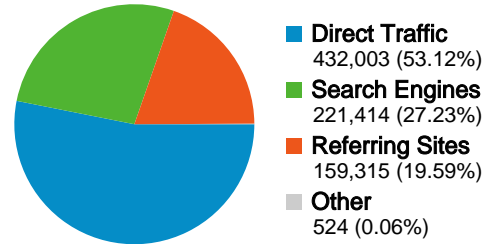

**306,814 people visited this site**

-  **813,256** Visits
-  **306,814** Absolute Unique Visitors
-  **2,766,402** Pageviews
-  **3.40** Average Pageviews
-  **00:02:46** Time on Site
-  **62.66%** Bounce Rate
-  **24.76%** New Visits

**Technical Profile**

Browser	Visits	% visits	Connection Speed	Visits	% visits
Internet Explorer	573,569	70.53%	T1	279,177	34.33%
Firefox	193,680	23.82%	Cable	251,856	30.97%
Safari	39,925	4.91%	Unknown	164,249	20.20%
Mozilla	3,358	0.41%	DSL	105,977	13.03%
Opera	1,287	0.16%	Dialup	7,090	0.87%

# Traffic Sources Overview

Comparing to: Site

All traffic sources sent a total of 813,256 visits

-  **53.12%** Direct Traffic
-  **19.59%** Referring Sites
-  **27.23%** Search Engines