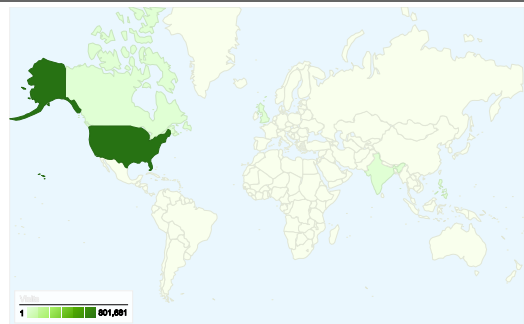

Map Overlay world