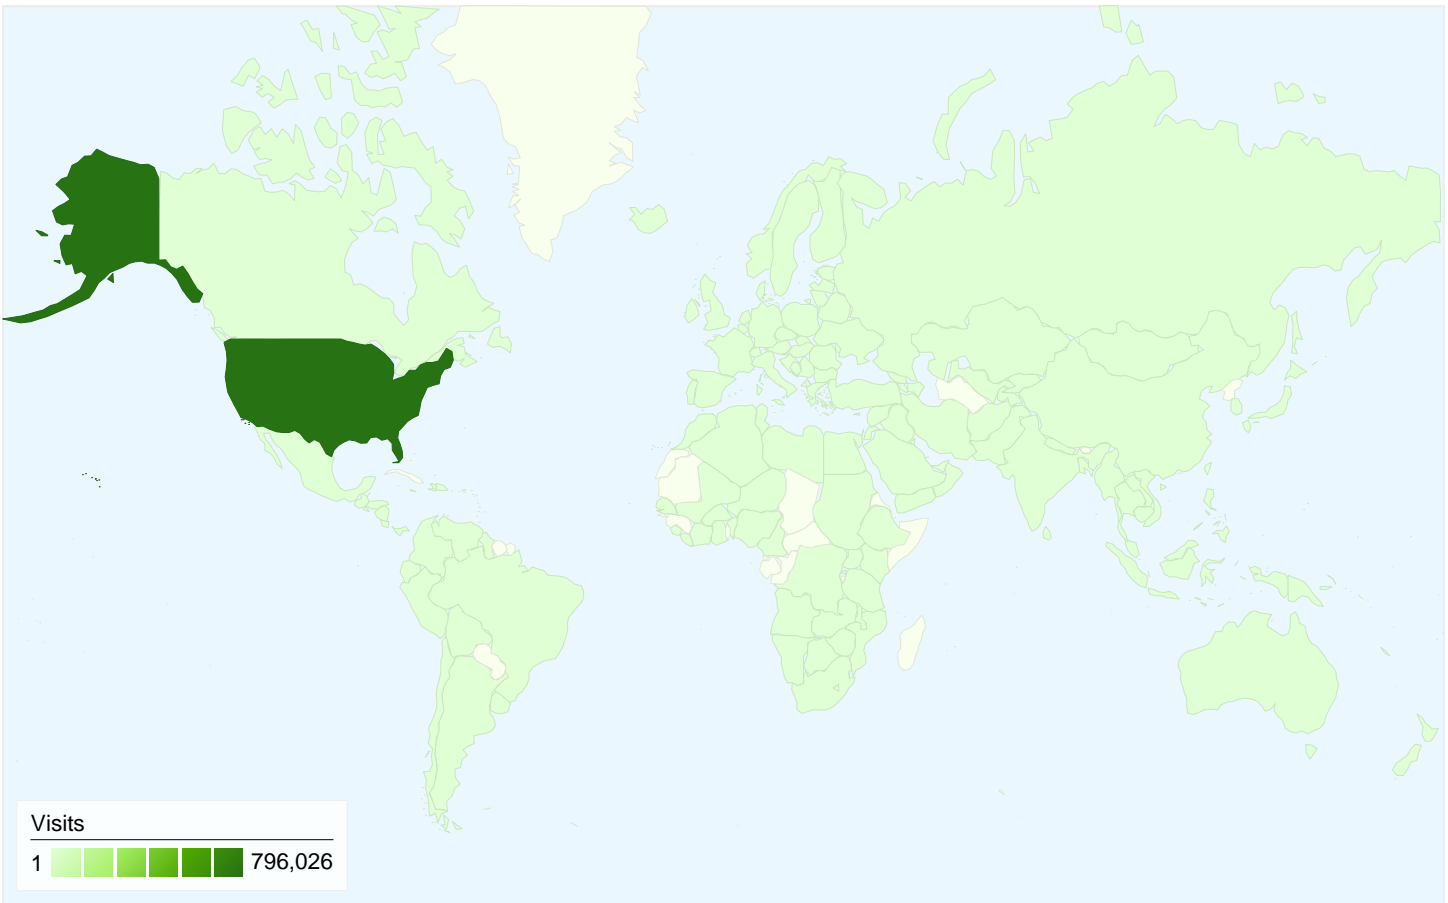

300,988 people visited this site

-  **808,928** Visits
-  **300,988** Absolute Unique Visitors
-  **3,350,690** Pageviews
-  **4.14** Average Pageviews
-  **00:03:27** Time on Site
-  **58.71%** Bounce Rate
-  **24.18%** New Visits

Traffic Sources Overview

Comparing to: Site

All traffic sources sent a total of 808,928 visits

-  **49.74%** Direct Traffic
-  **20.41%** Referring Sites
-  **29.81%** Search Engines

Top Traffic Sources

Sources	Visits	% visits	Keywords	Visits	% visits
(direct) ((none))	402,374	49.74%	pcc	45,660	18.94%
google (organic)	139,557	17.25%	portland community college	36,004	14.93%
my.pcc.edu (referral)	88,062	10.89%	pcc.edu	17,113	7.10%
search (organic)	55,613	6.87%	www.pcc.edu	7,675	3.18%
intranet.pcc.edu (referral)	27,209	3.36%	pcc sylvania	1,725	0.72%

808,928 visits came from 177 countries/territories

Site Usage

Country/Territory	Visits	Pages/Visit	Avg. Time on Site	% New Visits	Bounce Rate
United States	796,026	4.15	00:03:28	23.33%	58.62%
Canada	1,273	3.01	00:01:51	83.11%	68.42%
Philippines	901	1.43	00:01:02	94.45%	84.79%
India	847	8.32	00:06:43	81.70%	61.75%
United Kingdom	801	1.96	00:01:09	87.39%	75.03%
Japan	510	7.11	00:06:21	37.84%	39.02%
Germany	499	3.81	00:02:43	52.10%	56.51%
Mexico	482	2.90	00:02:24	79.67%	68.05%
Ireland	434	1.16	00:00:09	97.93%	94.01%
South Korea	419	6.95	00:05:40	57.28%	36.99%