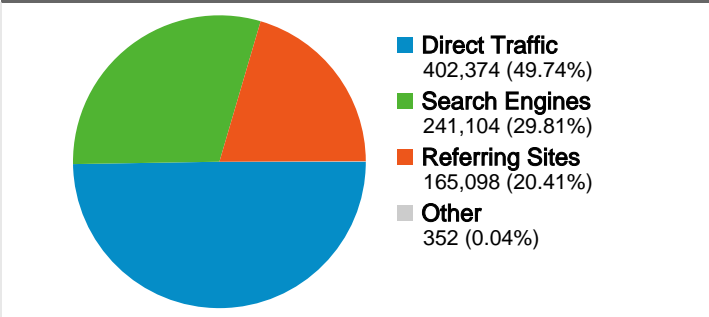

Dashboard

Comparing to: Site

Site Usage

808,928 Visits

58.71% Bounce Rate

3,350,690 Pageviews

00:03:27 Avg. Time on Site

4.14 Pages/Visit

24.32% % New Visits

Visitors Overview

Map Overlay world

Traffic Sources Overview

Content Overview

Pages	Pageviews	% Pageviews
www.pcc.edu/	688,162	20.54%
www.pcc.edu/schedule/default.	150,458	4.49%
www.pcc.edu/schedule/	144,503	4.31%
www.pcc.edu/programs/	94,293	2.81%
www.pcc.edu/library/	85,094	2.54%

300,988 people visited this site

-  **808,928** Visits
-  **300,988** Absolute Unique Visitors
-  **3,350,690** Pageviews
-  **4.14** Average Pageviews
-  **00:03:27** Time on Site
-  **58.71%** Bounce Rate
-  **24.18%** New Visits

808,928 visits came from 177 countries/territories

Site Usage

Country/Territory	Visits	Pages/Visit	Avg. Time on Site	% New Visits	Bounce Rate
United States	796,026	4.15	00:03:28	23.33%	58.62%
Canada	1,273	3.01	00:01:51	83.11%	68.42%
Philippines	901	1.43	00:01:02	94.45%	84.79%
India	847	8.32	00:06:43	81.70%	61.75%
United Kingdom	801	1.96	00:01:09	87.39%	75.03%
Japan	510	7.11	00:06:21	37.84%	39.02%
Germany	499	3.81	00:02:43	52.10%	56.51%
Mexico	482	2.90	00:02:24	79.67%	68.05%
Ireland	434	1.16	00:00:09	97.93%	94.01%
South Korea	419	6.95	00:05:40	57.28%	36.99%