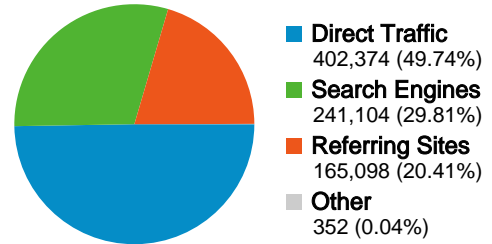

300,988 people visited this site

-  **808,928** Visits
-  **300,988** Absolute Unique Visitors
-  **3,350,690** Pageviews
-  **4.14** Average Pageviews
-  **00:03:27** Time on Site
-  **58.71%** Bounce Rate
-  **24.18%** New Visits

Technical Profile

Browser	Visits	% visits	Connection Speed	Visits	% visits
Internet Explorer	567,411	70.14%	Cable	288,796	35.70%
Firefox	190,662	23.57%	T1	226,367	27.98%
Safari	43,773	5.41%	Unknown	157,641	19.49%
Mozilla	3,514	0.43%	DSL	122,228	15.11%
Opera	1,420	0.18%	Dialup	8,254	1.02%

Traffic Sources Overview

Comparing to: Site

All traffic sources sent a total of 808,928 visits

-  **49.74%** Direct Traffic
-  **20.41%** Referring Sites
-  **29.81%** Search Engines

Top Traffic Sources

Sources	Visits	% visits	Keywords	Visits	% visits
(direct) ((none))	402,374	49.74%	pcc	45,660	18.94%
google (organic)	139,557	17.25%	portland community college	36,004	14.93%
my.pcc.edu (referral)	88,062	10.89%	pcc.edu	17,113	7.10%
search (organic)	55,613	6.87%	www.pcc.edu	7,675	3.18%
intranet.pcc.edu (referral)	27,209	3.36%	pcc sylvania	1,725	0.72%

808,928 visits came from 177 countries/territories

Site Usage

Country/Territory	Visits	Pages/Visit	Avg. Time on Site	% New Visits	Bounce Rate
United States	796,026	4.15	00:03:28	23.33%	58.62%
Canada	1,273	3.01	00:01:51	83.11%	68.42%
Philippines	901	1.43	00:01:02	94.45%	84.79%
India	847	8.32	00:06:43	81.70%	61.75%
United Kingdom	801	1.96	00:01:09	87.39%	75.03%
Japan	510	7.11	00:06:21	37.84%	39.02%
Germany	499	3.81	00:02:43	52.10%	56.51%
Mexico	482	2.90	00:02:24	79.67%	68.05%
Ireland	434	1.16	00:00:09	97.93%	94.01%
South Korea	419	6.95	00:05:40	57.28%	36.99%