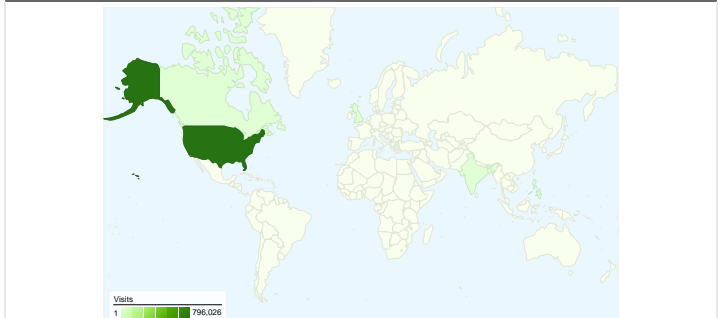

Map Overlay world