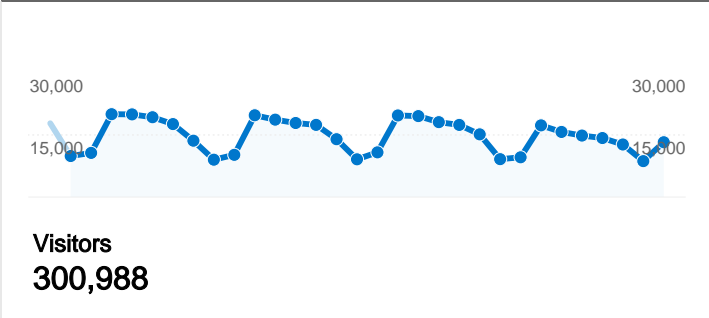

Visitors Overview