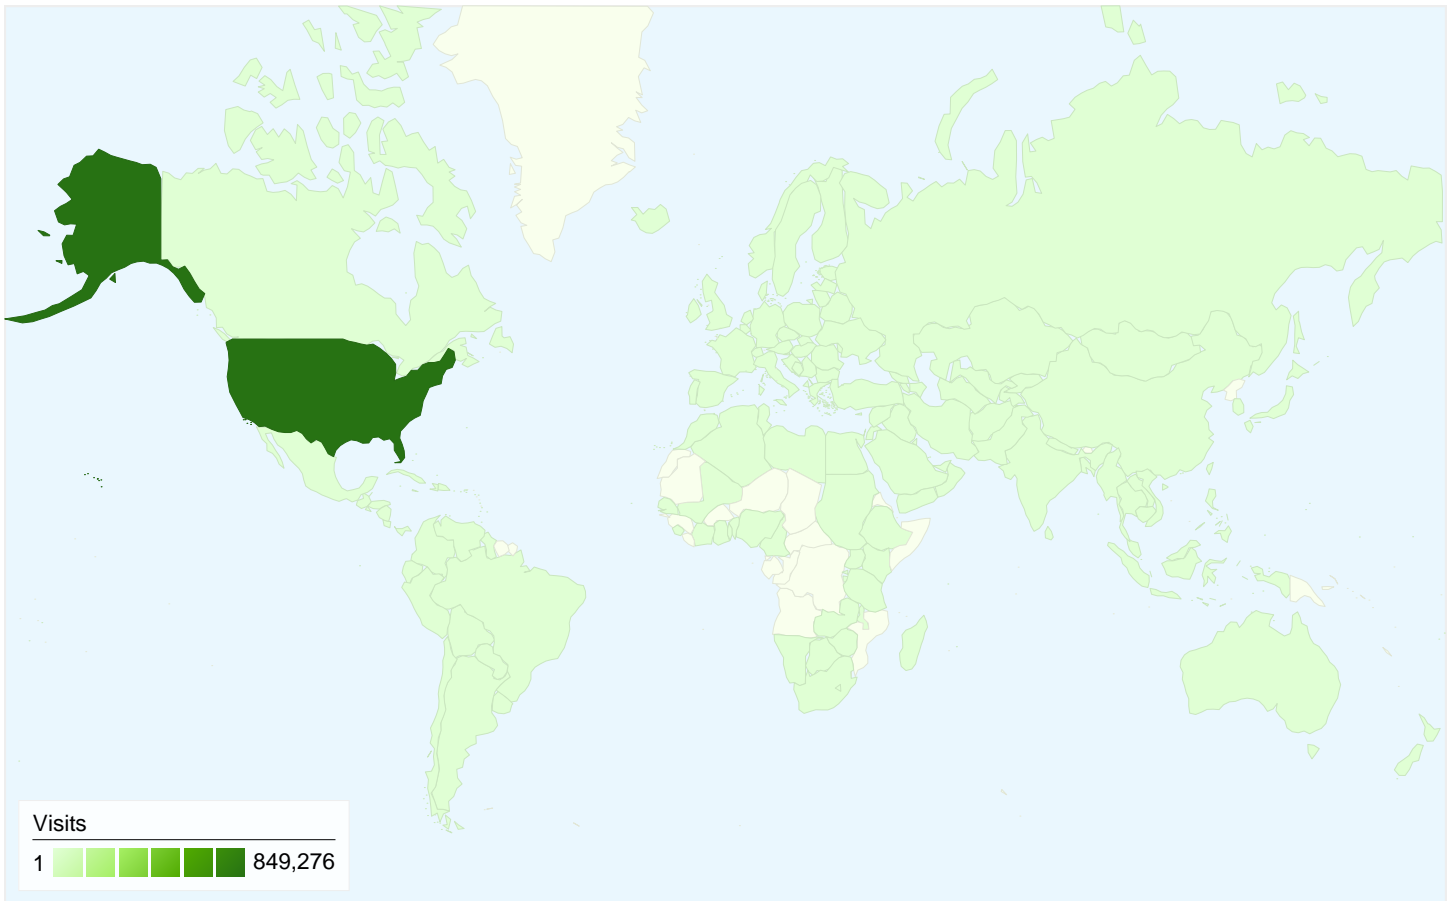

310,917 people visited this site

859,879 Visits

310,917 Absolute Unique Visitors

3,057,403 Pageviews

3.56 Average Pageviews

00:03:09 Time on Site

58.43% Bounce Rate

24.53% New Visits

Traffic Sources Overview

Comparing to: Site

All traffic sources sent a total of 859,879 visits

-  52.46% Direct Traffic
-  18.42% Referring Sites
-  29.06% Search Engines

Top Traffic Sources

Sources	Visits	% visits	Keywords	Visits	% visits
(direct) ((none))	451,109	52.46%	pcc	49,492	19.81%
google (organic)	145,193	16.89%	portland community college	42,143	16.86%
my.pcc.edu (referral)	75,655	8.80%	pcc.edu	18,524	7.41%
search (organic)	57,306	6.66%	www.pcc.edu	9,189	3.68%
intranet.pcc.edu (referral)	30,042	3.49%	pcc sylvania	2,101	0.84%

Map Overlay

Comparing to: Site

859,879 visits came from 171 countries/territories

Site Usage

Visits	Pages/Visit	Avg. Time on Site	% New Visits	Bounce Rate	
859,879 % of Site Total: 100.00%	3.56 Site Avg: 3.56 (0.00%)	00:03:09 Site Avg: 00:03:09 (0.00%)	24.52% Site Avg: 24.69% (-0.70%)	58.43% Site Avg: 58.43% (0.00%)	
Country/Territory	Visits	Pages/Visit	Avg. Time on Site	% New Visits	Bounce Rate
United States	849,276	3.56	00:03:09	23.90%	58.41%
Canada	1,036	2.89	00:01:37	80.79%	61.68%
United Kingdom	711	2.89	00:01:42	91.42%	67.37%
Philippines	687	1.71	00:01:04	95.34%	78.17%
Japan	598	6.35	00:05:23	36.45%	39.30%
South Korea	587	5.83	00:04:21	46.17%	37.14%
India	518	2.47	00:01:23	93.05%	65.25%
Germany	453	4.76	00:03:51	58.06%	48.12%
Ireland	447	1.11	00:00:06	99.78%	94.63%
Mexico	418	2.85	00:02:30	72.25%	66.03%