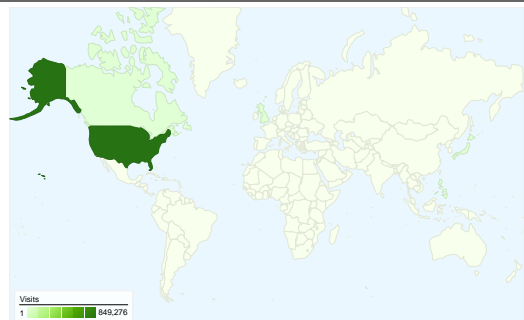

Map Overlay world