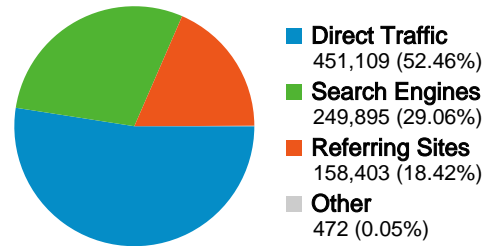

310,917 people visited this site

859,879 Visits

310,917 Absolute Unique Visitors

3,057,403 Pageviews

3.56 Average Pageviews

00:03:09 Time on Site

58.43% Bounce Rate

24.53% New Visits

Technical Profile

Browser	Visits	% visits	Connection Speed	Visits	% visits
Internet Explorer	606,262	70.51%	Cable	296,118	34.44%
Firefox	198,345	23.07%	T1	252,498	29.36%
Safari	46,452	5.40%	Unknown	167,209	19.45%
Mozilla	4,357	0.51%	DSL	128,687	14.97%
Opera	1,644	0.19%	Dialup	9,068	1.05%

Traffic Sources Overview

Comparing to: Site

All traffic sources sent a total of 859,879 visits

-  52.46% Direct Traffic
-  18.42% Referring Sites
-  29.06% Search Engines

Top Traffic Sources

Sources	Visits	% visits	Keywords	Visits	% visits
(direct) ((none))	451,109	52.46%	pcc	49,492	19.81%
google (organic)	145,193	16.89%	portland community college	42,143	16.86%
my.pcc.edu (referral)	75,655	8.80%	pcc.edu	18,524	7.41%
search (organic)	57,306	6.66%	www.pcc.edu	9,189	3.68%
intranet.pcc.edu (referral)	30,042	3.49%	pcc sylvania	2,101	0.84%