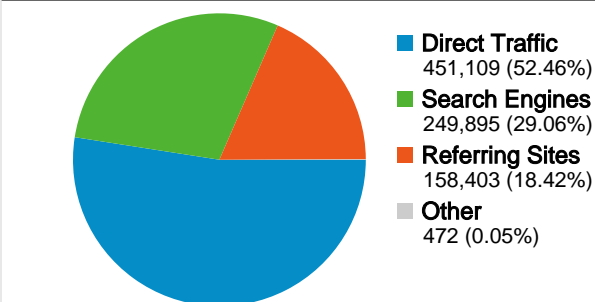

Dashboard

Comparing to: Site

Site Usage

859,879 Visits

58.43% Bounce Rate

3,057,403 Pageviews

00:03:09 Avg. Time on Site

3.56 Pages/Visit

24.69% % New Visits

Visitors Overview

Map Overlay world

Traffic Sources Overview

Content Overview

Pages	Pageviews	% Pageviews
www.pcc.edu/	770,859	25.21%
www.pcc.edu/schedule/	117,208	3.83%
www.pcc.edu/schedule/default.	116,193	3.80%
www.pcc.edu/library/	95,834	3.13%
www.pcc.edu/programs/	94,494	3.09%

310,917 people visited this site

859,879 Visits

310,917 Absolute Unique Visitors

3,057,403 Pageviews

3.56 Average Pageviews

00:03:09 Time on Site

58.43% Bounce Rate

24.53% New Visits

Map Overlay

Comparing to: Site

859,879 visits came from 171 countries/territories

Site Usage

Visits	Pages/Visit	Avg. Time on Site	% New Visits	Bounce Rate	
859,879 % of Site Total: 100.00%	3.56 Site Avg: 3.56 (0.00%)	00:03:09 Site Avg: 00:03:09 (0.00%)	24.52% Site Avg: 24.69% (-0.70%)	58.43% Site Avg: 58.43% (0.00%)	
Country/Territory	Visits	Pages/Visit	Avg. Time on Site	% New Visits	Bounce Rate
United States	849,276	3.56	00:03:09	23.90%	58.41%
Canada	1,036	2.89	00:01:37	80.79%	61.68%
United Kingdom	711	2.89	00:01:42	91.42%	67.37%
Philippines	687	1.71	00:01:04	95.34%	78.17%
Japan	598	6.35	00:05:23	36.45%	39.30%
South Korea	587	5.83	00:04:21	46.17%	37.14%
India	518	2.47	00:01:23	93.05%	65.25%
Germany	453	4.76	00:03:51	58.06%	48.12%
Ireland	447	1.11	00:00:06	99.78%	94.63%
Mexico	418	2.85	00:02:30	72.25%	66.03%