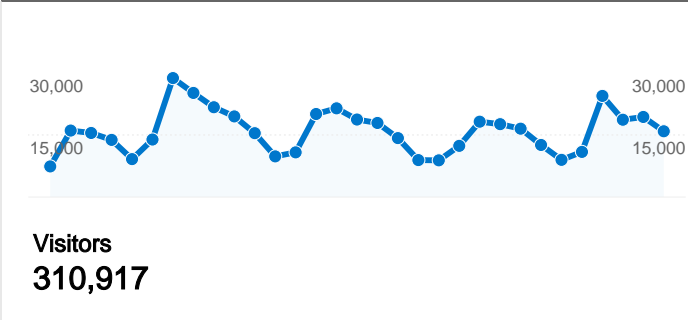

Visitors Overview