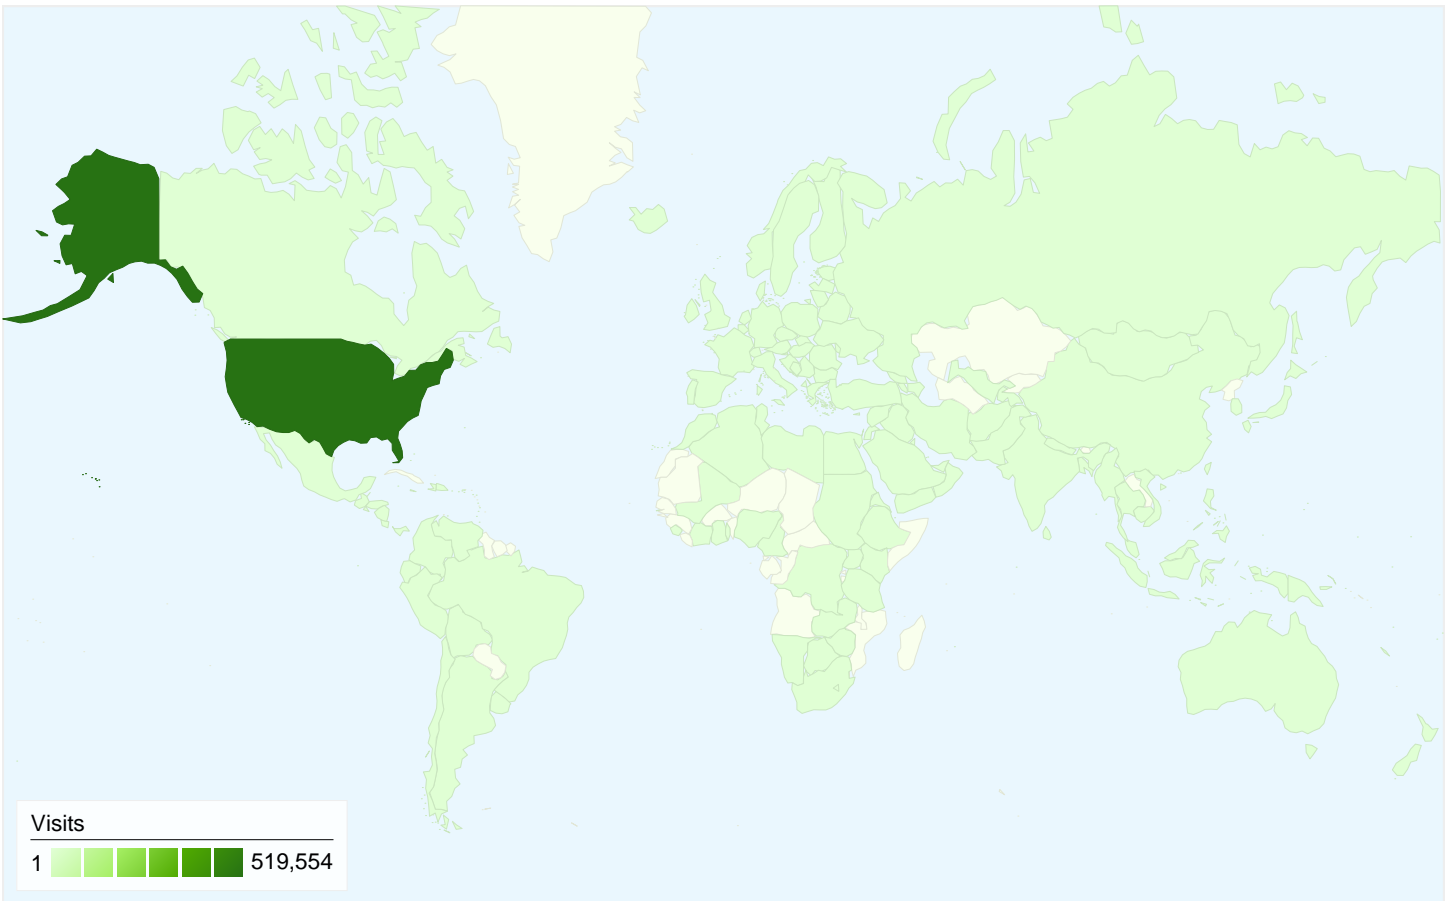

25.80% % New Visits

Visitors Overview

Visitors
200,995

Map Overlay world

Traffic Sources Overview

- **Direct Traffic**
266,226 (50.44%)
- **Search Engines**
160,016 (30.32%)
- **Referring Sites**
101,376 (19.21%)
- **Other**
193 (0.04%)

Visitors Overview

Comparing to: Site

200,995 people visited this site

527,811 Visits

200,995 Absolute Unique Visitors

2,030,083 Pageviews

3.85 Average Pageviews

00:03:09 Time on Site

Traffic Sources Overview

Comparing to: Site

All traffic sources sent a total of 527,811 visits

50.44% Direct Traffic

19.21% Referring Sites

30.32% Search Engines

- Direct Traffic
266,226 (50.44%)
- Search Engines
160,016 (30.32%)
- Referring Sites
101,376 (19.21%)
- Other
193 (0.04%)

527,811 visits came from 156 countries/territories

Site Usage

Visits	Pages/Visit	Avg. Time on Site	% New Visits	Bounce Rate	
527,811 % of Site Total: 100.00%	3.85 Site Avg: 3.85 (0.00%)	00:03:09 Site Avg: 00:03:09 (0.00%)	25.66% Site Avg: 25.80% (-0.54%)	60.10% Site Avg: 60.10% (0.00%)	
Country/Territory	Visits	Pages/Visit	Avg. Time on Site	% New Visits	Bounce Rate
United States	519,554	3.85	00:03:09	24.96%	60.07%
Canada	682	2.95	00:01:57	78.89%	63.78%
Japan	557	4.67	00:03:25	38.24%	56.55%
United Kingdom	478	2.62	00:01:40	78.87%	69.04%
India	455	2.61	00:02:01	92.53%	63.08%
Ireland	431	1.09	00:00:02	99.54%	95.13%
Germany	396	5.62	00:04:15	47.73%	53.03%
Mexico	367	3.02	00:03:16	73.02%	63.49%
South Korea	328	4.98	00:03:29	60.37%	43.60%
Vietnam	283	5.18	00:07:09	47.35%	28.98%