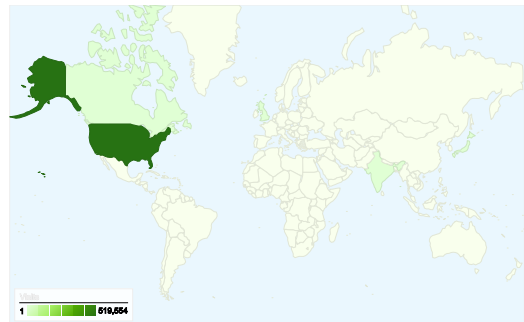

25.80% % New Visits

Visitors Overview

Visitors
200,995

Map Overlay world

Traffic Sources Overview

- **Direct Traffic**
266,226 (50.44%)
- **Search Engines**
160,016 (30.32%)
- **Referring Sites**
101,376 (19.21%)
- **Other**
193 (0.04%)

Visitors Overview

Comparing to: Site

200,995 people visited this site

527,811 Visits

200,995 Absolute Unique Visitors

2,030,083 Pageviews

3.85 Average Pageviews

00:03:09 Time on Site

Traffic Sources Overview

Comparing to: Site

All traffic sources sent a total of 527,811 visits

50.44% Direct Traffic

19.21% Referring Sites

30.32% Search Engines

- Direct Traffic
266,226 (50.44%)
- Search Engines
160,016 (30.32%)
- Referring Sites
101,376 (19.21%)
- Other
193 (0.04%)

527,811 visits came from 156 countries/territories

Site Usage

Visits	Pages/Visit	Avg. Time on Site	% New Visits	Bounce Rate	
527,811 % of Site Total: 100.00%	3.85 Site Avg: 3.85 (0.00%)	00:03:09 Site Avg: 00:03:09 (0.00%)	25.66% Site Avg: 25.80% (-0.54%)	60.10% Site Avg: 60.10% (0.00%)	
Country/Territory	Visits	Pages/Visit	Avg. Time on Site	% New Visits	Bounce Rate
United States	519,554	3.85	00:03:09	24.96%	60.07%
Canada	682	2.95	00:01:57	78.89%	63.78%
Japan	557	4.67	00:03:25	38.24%	56.55%
United Kingdom	478	2.62	00:01:40	78.87%	69.04%
India	455	2.61	00:02:01	92.53%	63.08%
Ireland	431	1.09	00:00:02	99.54%	95.13%
Germany	396	5.62	00:04:15	47.73%	53.03%
Mexico	367	3.02	00:03:16	73.02%	63.49%
South Korea	328	4.98	00:03:29	60.37%	43.60%
Vietnam	283	5.18	00:07:09	47.35%	28.98%