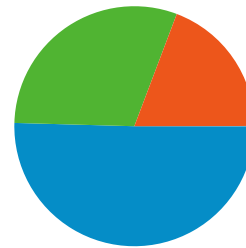

Traffic Sources Overview

Comparing to: Site

All traffic sources sent a total of 527,811 visits

50.44% Direct Traffic

19.21% Referring Sites

30.32% Search Engines

- Direct Traffic
266,226 (50.44%)
- Search Engines
160,016 (30.32%)
- Referring Sites
101,376 (19.21%)
- Other
193 (0.04%)

Top Traffic Sources

Sources	Visits	% visits	Keywords	Visits	% visits
(direct) ((none))	266,226	50.44%	pcc	31,108	19.44%
google (organic)	93,718	17.76%	portland community college	27,727	17.33%
my.pcc.edu (referral)	48,226	9.14%	pcc.edu	13,120	8.20%
search (organic)	35,431	6.71%	www.pcc.edu	6,954	4.35%
intranet.pcc.edu (referral)	19,244	3.65%	pcc sylvania	1,097	0.69%