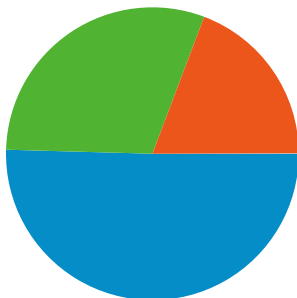

Dashboard

Comparing to: Site

Site Usage

527,811 Visits

60.10% Bounce Rate

2,030,083 Pageviews

00:03:09 Avg. Time on Site

3.85 Pages/Visit

25.80% % New Visits

Visitors Overview

Visitors
200,995

Map Overlay world

Traffic Sources Overview

- **Direct Traffic**
266,226 (50.44%)
- **Search Engines**
160,016 (30.32%)
- **Referring Sites**
101,376 (19.21%)
- **Other**
193 (0.04%)

Visitors Overview

Comparing to: Site

200,995 people visited this site

527,811 Visits

200,995 Absolute Unique Visitors

2,030,083 Pageviews

3.85 Average Pageviews

00:03:09 Time on Site

527,811 visits came from 156 countries/territories

Site Usage

Visits	Pages/Visit	Avg. Time on Site	% New Visits	Bounce Rate	
527,811 % of Site Total: 100.00%	3.85 Site Avg: 3.85 (0.00%)	00:03:09 Site Avg: 00:03:09 (0.00%)	25.66% Site Avg: 25.80% (-0.54%)	60.10% Site Avg: 60.10% (0.00%)	
Country/Territory	Visits	Pages/Visit	Avg. Time on Site	% New Visits	Bounce Rate
United States	519,554	3.85	00:03:09	24.96%	60.07%
Canada	682	2.95	00:01:57	78.89%	63.78%
Japan	557	4.67	00:03:25	38.24%	56.55%
United Kingdom	478	2.62	00:01:40	78.87%	69.04%
India	455	2.61	00:02:01	92.53%	63.08%
Ireland	431	1.09	00:00:02	99.54%	95.13%
Germany	396	5.62	00:04:15	47.73%	53.03%
Mexico	367	3.02	00:03:16	73.02%	63.49%
South Korea	328	4.98	00:03:29	60.37%	43.60%
Vietnam	283	5.18	00:07:09	47.35%	28.98%