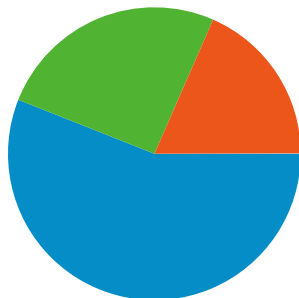

Dashboard

Nov 1, 2007 - Nov 30, 2007

Site Usage

693,647 Visits

2,806,753 Pageviews

4.05 Pages/Visit

60.59% Bounce Rate

00:03:07 Avg. Time on Site

25.14% % New Visits

Visitors Overview

Visitors
258,211

Map Overlay world

Traffic Sources Overview

- **Direct Traffic**
388,497 (56.01%)
- **Search Engines**
177,311 (25.56%)
- **Referring Sites**
127,614 (18.40%)
- **Other**
225 (0.03%)

Visitors Overview

Nov 1, 2007 - Nov 30, 2007

258,211 people visited this site

693,647 Visits

258,211 Absolute Unique Visitors

2,806,753 Pageviews

4.05 Average Pageviews

00:03:07 Time on Site

693,647 visits came from 170 countries/territories

Site Usage

Visits	Pages/Visit	Avg. Time on Site	% New Visits	Bounce Rate	
693,647 % of Site Total: 100.00%	4.05 Site Avg: 4.05 (0.00%)	00:03:07 Site Avg: 00:03:07 (0.00%)	24.91% Site Avg: 25.14% (-0.92%)	60.59% Site Avg: 60.59% (0.00%)	
Country/Territory	Visits	Pages/Visit	Avg. Time on Site	% New Visits	Bounce Rate
United States	685,378	4.05	00:03:07	24.36%	60.62%
Canada	853	3.02	00:02:00	80.30%	63.31%
United Kingdom	511	2.36	00:01:01	87.48%	67.91%
Japan	452	6.50	00:04:48	38.27%	40.04%
India	418	8.47	00:03:40	79.67%	56.70%
South Korea	418	6.76	00:05:29	49.76%	39.00%
Mexico	393	2.63	00:01:40	74.55%	67.94%
Germany	374	5.43	00:03:19	52.14%	54.81%
France	279	2.52	00:01:08	27.24%	74.19%
Philippines	276	1.70	00:01:02	95.29%	77.17%