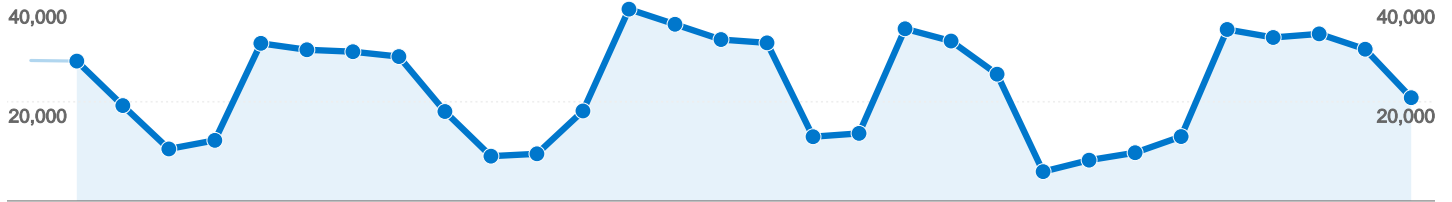

Dashboard

Nov 1, 2007 - Nov 30, 2007

Site Usage

693,647 Visits

2,806,753 Pageviews

4.05 Pages/Visit

60.59% Bounce Rate

00:03:07 Avg. Time on Site

Visitors Overview

Nov 1, 2007 - Nov 30, 2007

258,211 people visited this site

693,647 Visits

258,211 Absolute Unique Visitors

2,806,753 Pageviews

4.05 Average Pageviews

00:03:07 Time on Site

Traffic Sources Overview

Nov 1, 2007 - Nov 30, 2007

All traffic sources sent a total of 693,647 visits

-  **56.01%** Direct Traffic
-  **18.40%** Referring Sites
-  **25.56%** Search Engines

Top Traffic Sources

693,647 visits came from 170 countries/territories

Site Usage

Visits	Pages/Visit	Avg. Time on Site	% New Visits	Bounce Rate	
693,647 % of Site Total: 100.00%	4.05 Site Avg: 4.05 (0.00%)	00:03:07 Site Avg: 00:03:07 (0.00%)	24.91% Site Avg: 25.14% (-0.92%)	60.59% Site Avg: 60.59% (0.00%)	
Country/Territory	Visits	Pages/Visit	Avg. Time on Site	% New Visits	Bounce Rate
United States	685,378	4.05	00:03:07	24.36%	60.62%
Canada	853	3.02	00:02:00	80.30%	63.31%
United Kingdom	511	2.36	00:01:01	87.48%	67.91%
Japan	452	6.50	00:04:48	38.27%	40.04%
India	418	8.47	00:03:40	79.67%	56.70%
South Korea	418	6.76	00:05:29	49.76%	39.00%
Mexico	393	2.63	00:01:40	74.55%	67.94%
Germany	374	5.43	00:03:19	52.14%	54.81%
France	279	2.52	00:01:08	27.24%	74.19%
Philippines	276	1.70	00:01:02	95.29%	77.17%