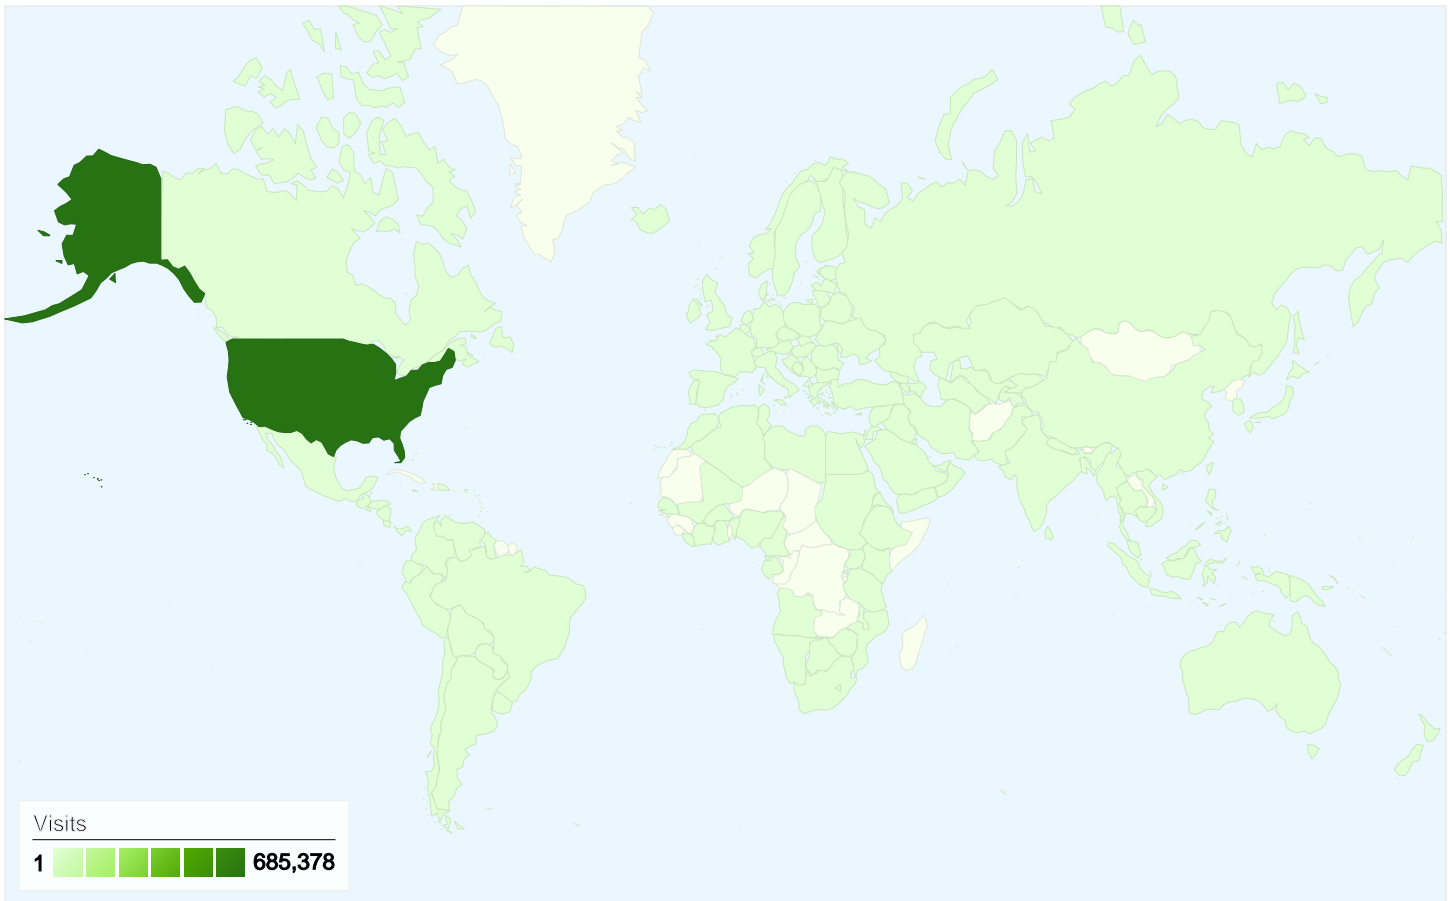

25.14% % New Visits

Visitors Overview

Visitors
258,211

Map Overlay world

Traffic Sources Overview

- **Direct Traffic**
388,497 (56.01%)
- **Search Engines**
177,311 (25.56%)
- **Referring Sites**
127,614 (18.40%)
- **Other**
225 (0.03%)

Visitors Overview

Nov 1, 2007 - Nov 30, 2007

258,211 people visited this site

693,647 Visits

258,211 Absolute Unique Visitors

2,806,753 Pageviews

4.05 Average Pageviews

00:03:07 Time on Site

Traffic Sources Overview

Nov 1, 2007 - Nov 30, 2007

All traffic sources sent a total of 693,647 visits

-  **56.01%** Direct Traffic
-  **18.40%** Referring Sites
-  **25.56%** Search Engines

Top Traffic Sources

693,647 visits came from 170 countries/territories

Site Usage

Visits	Pages/Visit	Avg. Time on Site	% New Visits	Bounce Rate	
693,647 % of Site Total: 100.00%	4.05 Site Avg: 4.05 (0.00%)	00:03:07 Site Avg: 00:03:07 (0.00%)	24.91% Site Avg: 25.14% (-0.92%)	60.59% Site Avg: 60.59% (0.00%)	
Country/Territory	Visits	Pages/Visit	Avg. Time on Site	% New Visits	Bounce Rate
United States	685,378	4.05	00:03:07	24.36%	60.62%
Canada	853	3.02	00:02:00	80.30%	63.31%
United Kingdom	511	2.36	00:01:01	87.48%	67.91%
Japan	452	6.50	00:04:48	38.27%	40.04%
India	418	8.47	00:03:40	79.67%	56.70%
South Korea	418	6.76	00:05:29	49.76%	39.00%
Mexico	393	2.63	00:01:40	74.55%	67.94%
Germany	374	5.43	00:03:19	52.14%	54.81%
France	279	2.52	00:01:08	27.24%	74.19%
Philippines	276	1.70	00:01:02	95.29%	77.17%