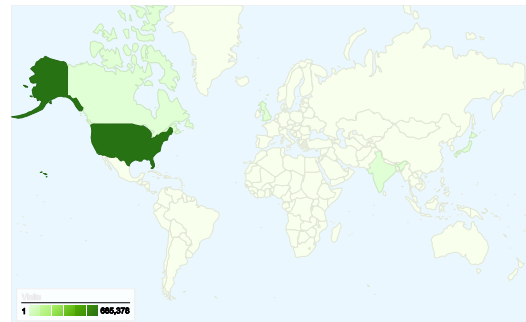

25.14% % New Visits

Visitors Overview

Visitors
258,211

Map Overlay world

Traffic Sources Overview

- **Direct Traffic**
388,497 (56.01%)
- **Search Engines**
177,311 (25.56%)
- **Referring Sites**
127,614 (18.40%)
- **Other**
225 (0.03%)

Visitors Overview

Nov 1, 2007 - Nov 30, 2007

258,211 people visited this site

693,647 Visits

258,211 Absolute Unique Visitors

2,806,753 Pageviews

4.05 Average Pageviews

00:03:07 Time on Site

Traffic Sources Overview

Nov 1, 2007 - Nov 30, 2007

All traffic sources sent a total of 693,647 visits

-  **56.01%** Direct Traffic
-  **18.40%** Referring Sites
-  **25.56%** Search Engines

Top Traffic Sources

693,647 visits came from 170 countries/territories

Site Usage

Visits	Pages/Visit	Avg. Time on Site	% New Visits	Bounce Rate	
693,647 % of Site Total: 100.00%	4.05 Site Avg: 4.05 (0.00%)	00:03:07 Site Avg: 00:03:07 (0.00%)	24.91% Site Avg: 25.14% (-0.92%)	60.59% Site Avg: 60.59% (0.00%)	
Country/Territory	Visits	Pages/Visit	Avg. Time on Site	% New Visits	Bounce Rate
United States	685,378	4.05	00:03:07	24.36%	60.62%
Canada	853	3.02	00:02:00	80.30%	63.31%
United Kingdom	511	2.36	00:01:01	87.48%	67.91%
Japan	452	6.50	00:04:48	38.27%	40.04%
India	418	8.47	00:03:40	79.67%	56.70%
South Korea	418	6.76	00:05:29	49.76%	39.00%
Mexico	393	2.63	00:01:40	74.55%	67.94%
Germany	374	5.43	00:03:19	52.14%	54.81%
France	279	2.52	00:01:08	27.24%	74.19%
Philippines	276	1.70	00:01:02	95.29%	77.17%