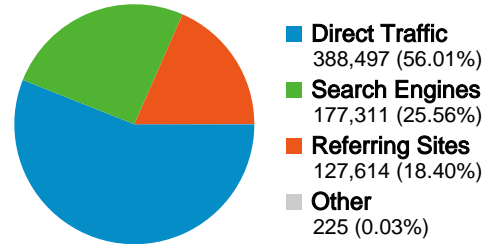

Visitors Overview

Nov 1, 2007 - Nov 30, 2007

258,211 people visited this site

693,647 Visits

258,211 Absolute Unique Visitors

2,806,753 Pageviews

4.05 Average Pageviews

00:03:07 Time on Site

60.59% Bounce Rate

24.93% New Visits

Technical Profile

Browser	Visits	% visits	Connection Speed	Visits	% visits
Internet Explorer	504,910	72.79%	T1	241,062	34.75%
Firefox	151,100	21.78%	Cable	206,107	29.71%
Safari	32,152	4.64%	Unknown	149,985	21.62%
Mozilla	2,488	0.36%	DSL	83,728	12.07%
Netscape	1,122	0.16%	Dialup	7,629	1.10%

Traffic Sources Overview

Nov 1, 2007 - Nov 30, 2007

All traffic sources sent a total of 693,647 visits

-  **56.01%** Direct Traffic
-  **18.40%** Referring Sites
-  **25.56%** Search Engines

Top Traffic Sources

693,647 visits came from 170 countries/territories

Site Usage

Visits	Pages/Visit	Avg. Time on Site	% New Visits	Bounce Rate	
693,647 % of Site Total: 100.00%	4.05 Site Avg: 4.05 (0.00%)	00:03:07 Site Avg: 00:03:07 (0.00%)	24.91% Site Avg: 25.14% (-0.92%)	60.59% Site Avg: 60.59% (0.00%)	
Country/Territory	Visits	Pages/Visit	Avg. Time on Site	% New Visits	Bounce Rate
United States	685,378	4.05	00:03:07	24.36%	60.62%
Canada	853	3.02	00:02:00	80.30%	63.31%
United Kingdom	511	2.36	00:01:01	87.48%	67.91%
Japan	452	6.50	00:04:48	38.27%	40.04%
India	418	8.47	00:03:40	79.67%	56.70%
South Korea	418	6.76	00:05:29	49.76%	39.00%
Mexico	393	2.63	00:01:40	74.55%	67.94%
Germany	374	5.43	00:03:19	52.14%	54.81%
France	279	2.52	00:01:08	27.24%	74.19%
Philippines	276	1.70	00:01:02	95.29%	77.17%