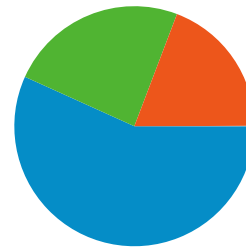

63.74% Bounce Rate

23.91% New Visits

Technical Profile

Browser	Visits	% visits	Connection Speed	Visits	% visits
Internet Explorer	558,016	73.93%	T1	273,298	36.21%
Firefox	157,383	20.85%	Cable	213,316	28.26%
Safari	33,069	4.38%	Unknown	165,794	21.97%
Mozilla	3,429	0.45%	DSL	88,408	11.71%
Netscape	1,292	0.17%	Dialup	8,188	1.08%

Traffic Sources Overview

Oct 1, 2007 - Oct 31, 2007

All traffic sources sent a total of 754,772 visits

 **56.75%** Direct Traffic

 **19.17%** Referring Sites

 **24.03%** Search Engines

- **Direct Traffic**
428,346 (56.75%)
- **Search Engines**
181,399 (24.03%)
- **Referring Sites**
144,654 (19.17%)
- **Other**
373 (0.05%)

Top Traffic Sources

Sources	Visits	% visits	Keywords	Visits	% visits
(direct) ((none))	428,346	56.75%	pcc	32,961	18.17%
google (organic)	102,847	13.63%	portland community college	30,030	16.55%
my.pcc.edu (referral)	66,652	8.83%	pcc.edu	13,747	7.58%
search (organic)	42,710	5.66%	www.pcc.edu	8,096	4.46%
intranet.pcc.edu (referral)	29,475	3.91%	pcc sylvania	1,541	0.85%