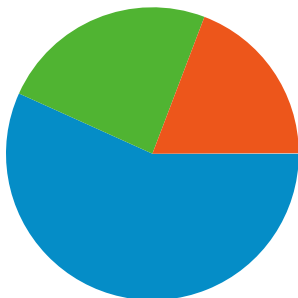

Dashboard

Oct 1, 2007 - Oct 31, 2007

Site Usage

754,772 Visits

63.74% Bounce Rate

2,387,166 Pageviews

00:02:33 Avg. Time on Site

3.16 Pages/Visit

24.11% % New Visits

Visitors Overview

Visitors
Visitors

Map Overlay world

Traffic Sources Overview

- **Direct Traffic**
428,346 (56.75%)
- **Search Engines**
181,399 (24.03%)
- **Referring Sites**
144,654 (19.17%)
- **Other**
373 (0.05%)

Visitors Overview

Oct 1, 2007 - Oct 31, 2007

274,771 people visited this site

754,772 Visits

274,771 Absolute Unique Visitors

2,387,166 Pageviews

3.16 Average Pageviews

00:02:33 Time on Site

754,772 visits came from 165 countries/territories

Site Usage

Visits	Pages/Visit	Avg. Time on Site	% New Visits	Bounce Rate	
754,772 % of Site Total: 100.00%	3.16 Site Avg: 3.16 (0.00%)	00:02:33 Site Avg: 00:02:33 (0.00%)	23.89% Site Avg: 24.11% (-0.93%)	63.74% Site Avg: 63.74% (0.00%)	
Country/Territory	Visits	Pages/Visit	Avg. Time on Site	% New Visits	Bounce Rate
United States	746,226	3.16	00:02:33	23.32%	63.77%
Canada	835	2.75	00:01:34	77.84%	64.67%
United Kingdom	622	1.98	00:01:02	86.66%	68.49%
India	462	2.32	00:01:36	83.98%	57.58%
Japan	461	6.82	00:05:30	38.83%	41.43%
Ireland	433	1.10	00:00:02	99.54%	94.92%
Mexico	411	2.15	00:01:36	72.75%	69.34%
South Korea	392	5.94	00:05:20	53.06%	38.78%
Germany	323	2.95	00:01:46	56.35%	62.23%
Philippines	322	1.56	00:01:05	92.55%	78.57%