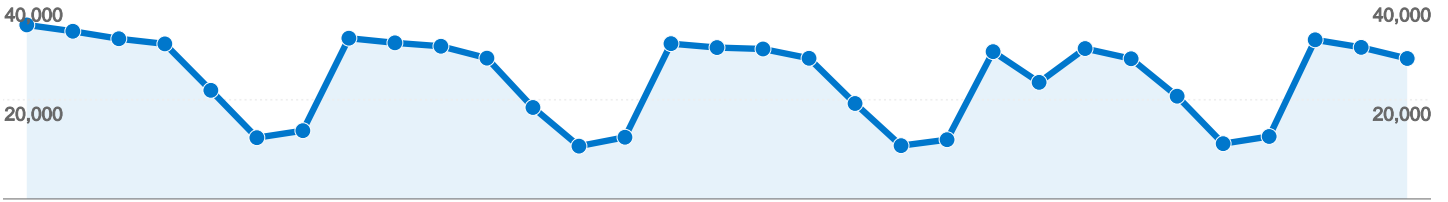

Dashboard

Oct 1, 2007 - Oct 31, 2007

Site Usage

754,772 Visits

63.74% Bounce Rate

2,387,166 Pageviews

00:02:33 Avg. Time on Site

3.16 Pages/Visit

Visitors Overview

Oct 1, 2007 - Oct 31, 2007

274,771 people visited this site

754,772 Visits

274,771 Absolute Unique Visitors

2,387,166 Pageviews

3.16 Average Pageviews

00:02:33 Time on Site

Traffic Sources Overview

Oct 1, 2007 - Oct 31, 2007

All traffic sources sent a total of 754,772 visits

 56.75% Direct Traffic

 19.17% Referring Sites

 24.03% Search Engines

- **Direct Traffic**
428,346 (56.75%)
- **Search Engines**
181,399 (24.03%)
- **Referring Sites**
144,654 (19.17%)
- **Other**
373 (0.05%)

754,772 visits came from 165 countries/territories

Site Usage

Visits	Pages/Visit	Avg. Time on Site	% New Visits	Bounce Rate	
754,772 % of Site Total: 100.00%	3.16 Site Avg: 3.16 (0.00%)	00:02:33 Site Avg: 00:02:33 (0.00%)	23.89% Site Avg: 24.11% (-0.93%)	63.74% Site Avg: 63.74% (0.00%)	
Country/Territory	Visits	Pages/Visit	Avg. Time on Site	% New Visits	Bounce Rate
United States	746,226	3.16	00:02:33	23.32%	63.77%
Canada	835	2.75	00:01:34	77.84%	64.67%
United Kingdom	622	1.98	00:01:02	86.66%	68.49%
India	462	2.32	00:01:36	83.98%	57.58%
Japan	461	6.82	00:05:30	38.83%	41.43%
Ireland	433	1.10	00:00:02	99.54%	94.92%
Mexico	411	2.15	00:01:36	72.75%	69.34%
South Korea	392	5.94	00:05:20	53.06%	38.78%
Germany	323	2.95	00:01:46	56.35%	62.23%
Philippines	322	1.56	00:01:05	92.55%	78.57%