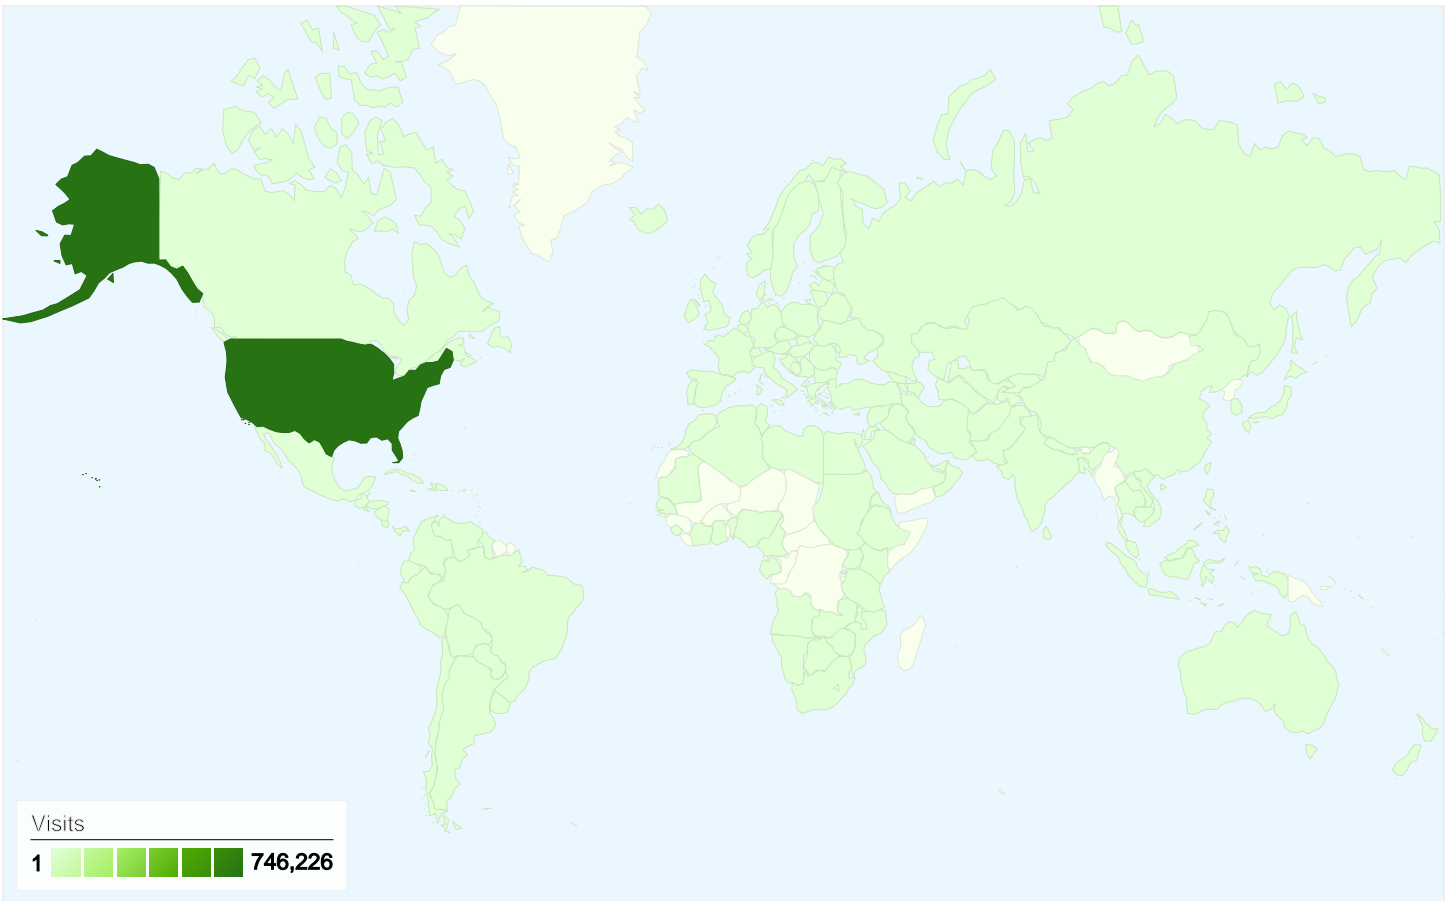

Visitors
Visitors

Map Overlay world

Traffic Sources Overview

- **Direct Traffic**
428,346 (56.75%)
- **Search Engines**
181,399 (24.03%)
- **Referring Sites**
144,654 (19.17%)
- **Other**
373 (0.05%)

Content Overview

Visitors Overview

Oct 1, 2007 - Oct 31, 2007

274,771 people visited this site

754,772 Visits

274,771 Absolute Unique Visitors

2,387,166 Pageviews

3.16 Average Pageviews

00:02:33 Time on Site

Traffic Sources Overview

Oct 1, 2007 - Oct 31, 2007

All traffic sources sent a total of 754,772 visits

 **56.75%** Direct Traffic

 **19.17%** Referring Sites

 **24.03%** Search Engines

- **Direct Traffic**
428,346 (56.75%)
- **Search Engines**
181,399 (24.03%)
- **Referring Sites**
144,654 (19.17%)
- **Other**
373 (0.05%)

754,772 visits came from 165 countries/territories

Site Usage

Country/Territory	Visits	Pages/Visit	Avg. Time on Site	% New Visits	Bounce Rate
United States	746,226	3.16	00:02:33	23.32%	63.77%
Canada	835	2.75	00:01:34	77.84%	64.67%
United Kingdom	622	1.98	00:01:02	86.66%	68.49%
India	462	2.32	00:01:36	83.98%	57.58%
Japan	461	6.82	00:05:30	38.83%	41.43%
Ireland	433	1.10	00:00:02	99.54%	94.92%
Mexico	411	2.15	00:01:36	72.75%	69.34%
South Korea	392	5.94	00:05:20	53.06%	38.78%
Germany	323	2.95	00:01:46	56.35%	62.23%
Philippines	322	1.56	00:01:05	92.55%	78.57%