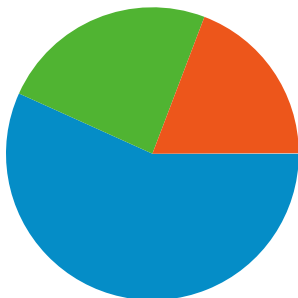

Traffic Sources Overview

- **Direct Traffic**
  428,346 (56.75%)
- **Search Engines**
  181,399 (24.03%)
- **Referring Sites**
  144,654 (19.17%)
- **Other**
  373 (0.05%)

Content Overview

Pages	Pageviews	% Pageviews
www.pcc.edu/	473,997	19.86%
pcc.edu/	128,850	5.40%
www.pcc.edu/library/	111,642	4.68%
www.pcc.edu/library/policies/au	92,322	3.87%
www.pcc.edu/schedule/default.	87,414	3.66%