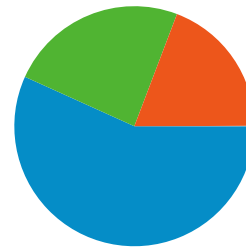

63.74% Bounce Rate

23.91% New Visits

Technical Profile

Browser	Visits	% visits	Connection Speed	Visits	% visits
Internet Explorer	558,016	73.93%	T1	273,298	36.21%
Firefox	157,383	20.85%	Cable	213,316	28.26%
Safari	33,069	4.38%	Unknown	165,794	21.97%
Mozilla	3,429	0.45%	DSL	88,408	11.71%
Netscape	1,292	0.17%	Dialup	8,188	1.08%

Traffic Sources Overview

Oct 1, 2007 - Oct 31, 2007

All traffic sources sent a total of 754,772 visits

 56.75% Direct Traffic

 19.17% Referring Sites

 24.03% Search Engines

- **Direct Traffic**
428,346 (56.75%)
- **Search Engines**
181,399 (24.03%)
- **Referring Sites**
144,654 (19.17%)
- **Other**
373 (0.05%)

Top Traffic Sources

Sources	Visits	% visits	Keywords	Visits	% visits
(direct) ((none))	428,346	56.75%	pcc	32,961	18.17%
google (organic)	102,847	13.63%	portland community college	30,030	16.55%
my.pcc.edu (referral)	66,652	8.83%	pcc.edu	13,747	7.58%
search (organic)	42,710	5.66%	www.pcc.edu	8,096	4.46%
intranet.pcc.edu (referral)	29,475	3.91%	pcc sylvania	1,541	0.85%