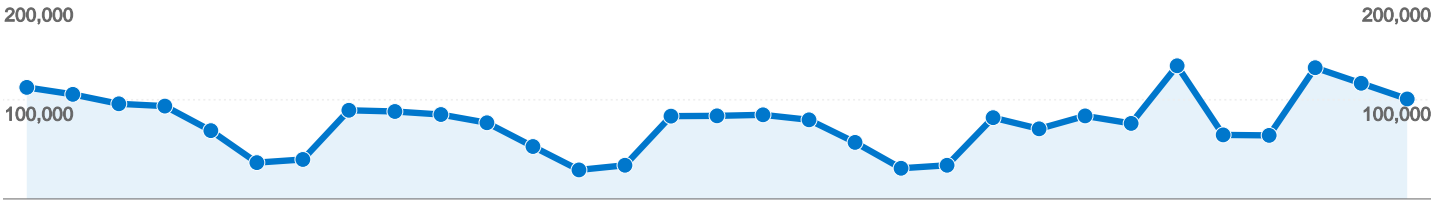

Dashboard

Oct 1, 2007 - Oct 31, 2007

Site Usage

754,772 Visits

63.74% Bounce Rate

2,387,166 Pageviews

00:02:33 Avg. Time on Site

3.16 Pages/Visit

Visitors Overview

Oct 1, 2007 - Oct 31, 2007

274,771 people visited this site

754,772 Visits

274,771 Absolute Unique Visitors

2,387,166 Pageviews

3.16 Average Pageviews

00:02:33 Time on Site

Top Traffic Sources

Sources	Visits	% visits	Keywords	Visits	% visits
(direct) ((none))	428,346	56.75%	pcc	32,961	18.17%
google (organic)	102,847	13.63%	portland community college	30,030	16.55%
my.pcc.edu (referral)	66,652	8.83%	pcc.edu	13,747	7.58%
search (organic)	42,710	5.66%	www.pcc.edu	8,096	4.46%
intranet.pcc.edu (referral)	29,475	3.91%	pcc sylvania	1,541	0.85%

754,772 visits came from 165 countries/territories

Site Usage

Visits	Pages/Visit	Avg. Time on Site	% New Visits	Bounce Rate	
754,772 % of Site Total: 100.00%	3.16 Site Avg: 3.16 (0.00%)	00:02:33 Site Avg: 00:02:33 (0.00%)	23.89% Site Avg: 24.11% (-0.93%)	63.74% Site Avg: 63.74% (0.00%)	
Country/Territory	Visits	Pages/Visit	Avg. Time on Site	% New Visits	Bounce Rate
United States	746,226	3.16	00:02:33	23.32%	63.77%
Canada	835	2.75	00:01:34	77.84%	64.67%
United Kingdom	622	1.98	00:01:02	86.66%	68.49%
India	462	2.32	00:01:36	83.98%	57.58%
Japan	461	6.82	00:05:30	38.83%	41.43%
Ireland	433	1.10	00:00:02	99.54%	94.92%
Mexico	411	2.15	00:01:36	72.75%	69.34%
South Korea	392	5.94	00:05:20	53.06%	38.78%
Germany	323	2.95	00:01:46	56.35%	62.23%
Philippines	322	1.56	00:01:05	92.55%	78.57%