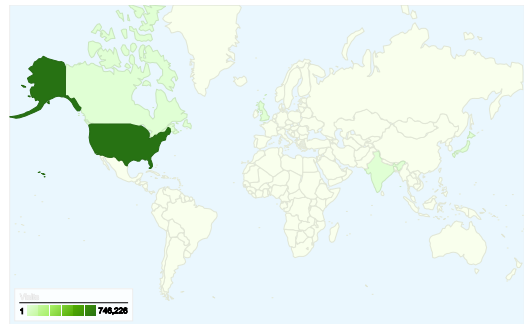

24.11% % New Visits

Visitors Overview

Visitors
Visitors

Map Overlay world

Traffic Sources Overview

- **Direct Traffic**
428,346 (56.75%)
- **Search Engines**
181,399 (24.03%)
- **Referring Sites**
144,654 (19.17%)
- **Other**
373 (0.05%)

Visitors Overview

Oct 1, 2007 - Oct 31, 2007

274,771 people visited this site

754,772 Visits

274,771 Absolute Unique Visitors

2,387,166 Pageviews

3.16 Average Pageviews

00:02:33 Time on Site

Traffic Sources Overview

Oct 1, 2007 - Oct 31, 2007

All traffic sources sent a total of 754,772 visits

 56.75% Direct Traffic

 19.17% Referring Sites

 24.03% Search Engines

- **Direct Traffic**
428,346 (56.75%)
- **Search Engines**
181,399 (24.03%)
- **Referring Sites**
144,654 (19.17%)
- **Other**
373 (0.05%)

754,772 visits came from 165 countries/territories

Site Usage

Visits	Pages/Visit	Avg. Time on Site	% New Visits	Bounce Rate	
754,772 % of Site Total: 100.00%	3.16 Site Avg: 3.16 (0.00%)	00:02:33 Site Avg: 00:02:33 (0.00%)	23.89% Site Avg: 24.11% (-0.93%)	63.74% Site Avg: 63.74% (0.00%)	
Country/Territory	Visits	Pages/Visit	Avg. Time on Site	% New Visits	Bounce Rate
United States	746,226	3.16	00:02:33	23.32%	63.77%
Canada	835	2.75	00:01:34	77.84%	64.67%
United Kingdom	622	1.98	00:01:02	86.66%	68.49%
India	462	2.32	00:01:36	83.98%	57.58%
Japan	461	6.82	00:05:30	38.83%	41.43%
Ireland	433	1.10	00:00:02	99.54%	94.92%
Mexico	411	2.15	00:01:36	72.75%	69.34%
South Korea	392	5.94	00:05:20	53.06%	38.78%
Germany	323	2.95	00:01:46	56.35%	62.23%
Philippines	322	1.56	00:01:05	92.55%	78.57%