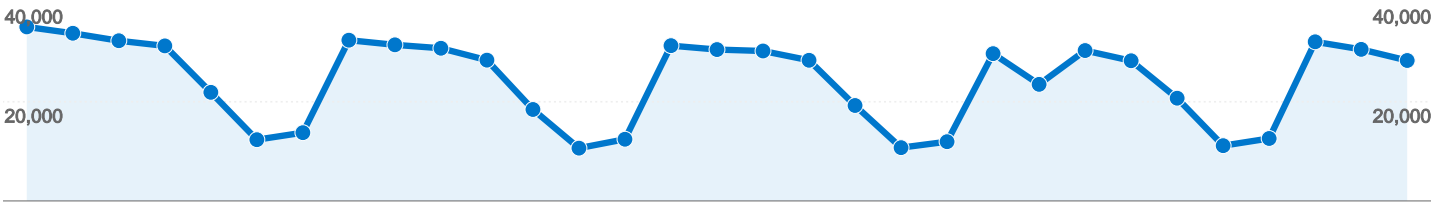

Dashboard

Oct 1, 2007 - Oct 31, 2007

Site Usage

754,772 Visits

63.74% Bounce Rate

2,387,166 Pageviews

00:02:33 Avg. Time on Site

3.16 Pages/Visit

Visitors Overview

Oct 1, 2007 - Oct 31, 2007

274,771 people visited this site

754,772 Visits

274,771 Absolute Unique Visitors

2,387,166 Pageviews

3.16 Average Pageviews

00:02:33 Time on Site

63.74% Bounce Rate

23.91% New Visits

Technical Profile

Browser	Visits	% visits	Connection Speed	Visits	% visits
Internet Explorer	558,016	73.93%	T1	273,298	36.21%
Firefox	157,383	20.85%	Cable	213,316	28.26%
Safari	33,069	4.38%	Unknown	165,794	21.97%
Mozilla	3,429	0.45%	DSL	88,408	11.71%
Netscape	1,292	0.17%	Dialup	8,188	1.08%

Traffic Sources Overview

Oct 1, 2007 - Oct 31, 2007

All traffic sources sent a total of 754,772 visits

 56.75% Direct Traffic

 19.17% Referring Sites

 24.03% Search Engines

- **Direct Traffic**
428,346 (56.75%)
- **Search Engines**
181,399 (24.03%)
- **Referring Sites**
144,654 (19.17%)
- **Other**
373 (0.05%)