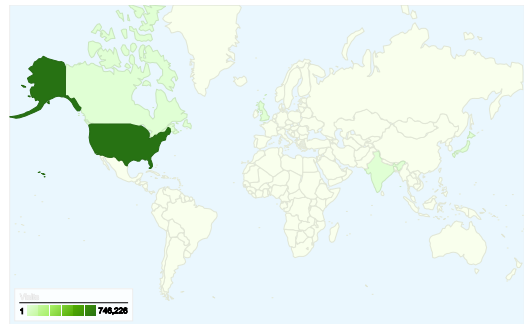

Visitors
Visitors

Map Overlay world

Traffic Sources Overview

- **Direct Traffic**
428,346 (56.75%)
- **Search Engines**
181,399 (24.03%)
- **Referring Sites**
144,654 (19.17%)
- **Other**
373 (0.05%)

Content Overview

Visitors Overview

Oct 1, 2007 - Oct 31, 2007

274,771 people visited this site

754,772 Visits

274,771 Absolute Unique Visitors

2,387,166 Pageviews

3.16 Average Pageviews

00:02:33 Time on Site

Traffic Sources Overview

Oct 1, 2007 - Oct 31, 2007

All traffic sources sent a total of 754,772 visits

 **56.75%** Direct Traffic

 **19.17%** Referring Sites

 **24.03%** Search Engines

- **Direct Traffic**
428,346 (56.75%)
- **Search Engines**
181,399 (24.03%)
- **Referring Sites**
144,654 (19.17%)
- **Other**
373 (0.05%)

754,772 visits came from 165 countries/territories

Site Usage

Country/Territory	Visits	Pages/Visit	Avg. Time on Site	% New Visits	Bounce Rate
United States	746,226	3.16	00:02:33	23.32%	63.77%
Canada	835	2.75	00:01:34	77.84%	64.67%
United Kingdom	622	1.98	00:01:02	86.66%	68.49%
India	462	2.32	00:01:36	83.98%	57.58%
Japan	461	6.82	00:05:30	38.83%	41.43%
Ireland	433	1.10	00:00:02	99.54%	94.92%
Mexico	411	2.15	00:01:36	72.75%	69.34%
South Korea	392	5.94	00:05:20	53.06%	38.78%
Germany	323	2.95	00:01:46	56.35%	62.23%
Philippines	322	1.56	00:01:05	92.55%	78.57%