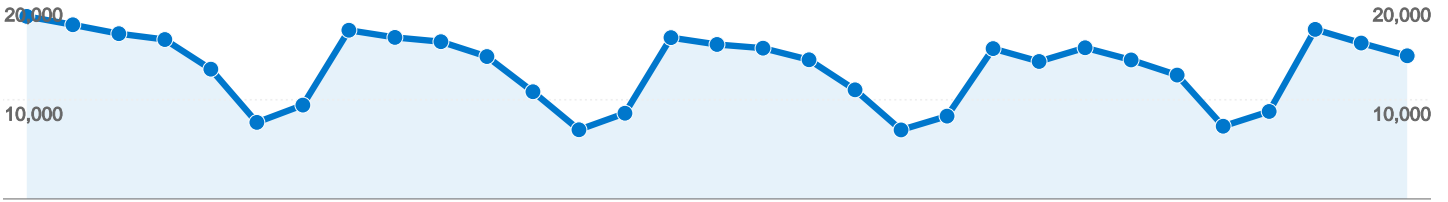

Dashboard

Oct 1, 2007 - Oct 31, 2007

Site Usage

754,772 Visits

63.74% Bounce Rate

2,387,166 Pageviews

00:02:33 Avg. Time on Site

3.16 Pages/Visit

24.11% % New Visits

Visitors Overview

Visitors
Visitors

Map Overlay world

Traffic Sources Overview

- **Direct Traffic**
428,346 (56.75%)
- **Search Engines**
181,399 (24.03%)
- **Referring Sites**
144,654 (19.17%)
- **Other**
373 (0.05%)

Visitors Overview

Oct 1, 2007 - Oct 31, 2007

274,771 people visited this site

754,772 Visits

274,771 Absolute Unique Visitors

2,387,166 Pageviews

3.16 Average Pageviews

00:02:33 Time on Site

754,772 visits came from 165 countries/territories

Site Usage

Visits	Pages/Visit	Avg. Time on Site	% New Visits	Bounce Rate	
754,772 % of Site Total: 100.00%	3.16 Site Avg: 3.16 (0.00%)	00:02:33 Site Avg: 00:02:33 (0.00%)	23.89% Site Avg: 24.11% (-0.93%)	63.74% Site Avg: 63.74% (0.00%)	
Country/Territory	Visits	Pages/Visit	Avg. Time on Site	% New Visits	Bounce Rate
United States	746,226	3.16	00:02:33	23.32%	63.77%
Canada	835	2.75	00:01:34	77.84%	64.67%
United Kingdom	622	1.98	00:01:02	86.66%	68.49%
India	462	2.32	00:01:36	83.98%	57.58%
Japan	461	6.82	00:05:30	38.83%	41.43%
Ireland	433	1.10	00:00:02	99.54%	94.92%
Mexico	411	2.15	00:01:36	72.75%	69.34%
South Korea	392	5.94	00:05:20	53.06%	38.78%
Germany	323	2.95	00:01:46	56.35%	62.23%
Philippines	322	1.56	00:01:05	92.55%	78.57%