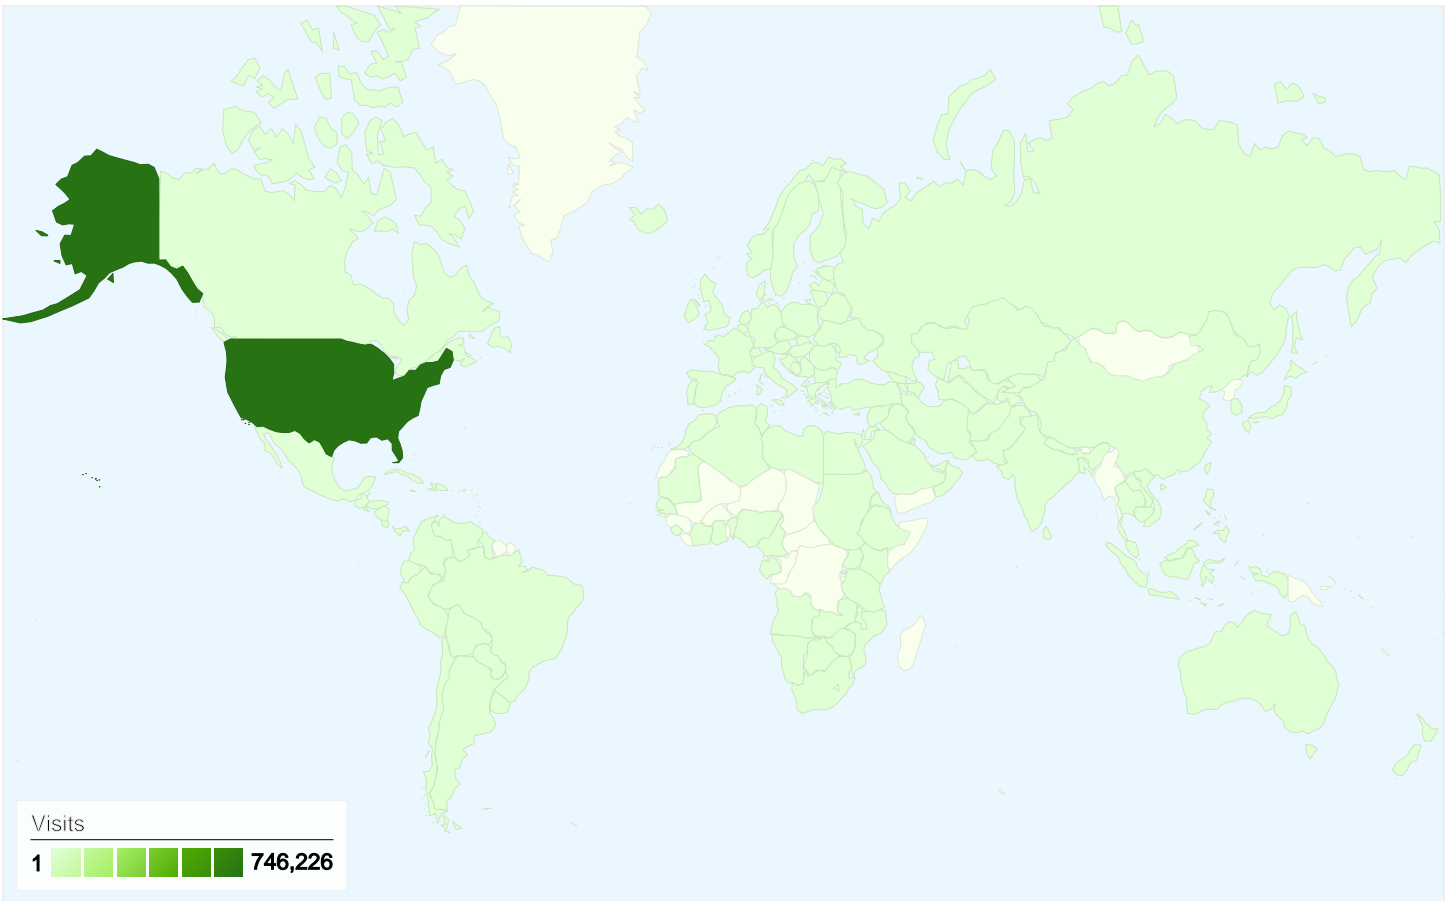

24.11% % New Visits

Visitors Overview

Visitors
Visitors

Map Overlay world

Traffic Sources Overview

- **Direct Traffic**
428,346 (56.75%)
- **Search Engines**
181,399 (24.03%)
- **Referring Sites**
144,654 (19.17%)
- **Other**
373 (0.05%)

Visitors Overview

Oct 1, 2007 - Oct 31, 2007

274,771 people visited this site

754,772 Visits

274,771 Absolute Unique Visitors

2,387,166 Pageviews

3.16 Average Pageviews

00:02:33 Time on Site

Traffic Sources Overview

Oct 1, 2007 - Oct 31, 2007

All traffic sources sent a total of 754,772 visits

 56.75% Direct Traffic

 19.17% Referring Sites

 24.03% Search Engines

- **Direct Traffic**
428,346 (56.75%)
- **Search Engines**
181,399 (24.03%)
- **Referring Sites**
144,654 (19.17%)
- **Other**
373 (0.05%)

754,772 visits came from 165 countries/territories

Site Usage

Visits	Pages/Visit	Avg. Time on Site	% New Visits	Bounce Rate	
754,772 % of Site Total: 100.00%	3.16 Site Avg: 3.16 (0.00%)	00:02:33 Site Avg: 00:02:33 (0.00%)	23.89% Site Avg: 24.11% (-0.93%)	63.74% Site Avg: 63.74% (0.00%)	
Country/Territory	Visits	Pages/Visit	Avg. Time on Site	% New Visits	Bounce Rate
United States	746,226	3.16	00:02:33	23.32%	63.77%
Canada	835	2.75	00:01:34	77.84%	64.67%
United Kingdom	622	1.98	00:01:02	86.66%	68.49%
India	462	2.32	00:01:36	83.98%	57.58%
Japan	461	6.82	00:05:30	38.83%	41.43%
Ireland	433	1.10	00:00:02	99.54%	94.92%
Mexico	411	2.15	00:01:36	72.75%	69.34%
South Korea	392	5.94	00:05:20	53.06%	38.78%
Germany	323	2.95	00:01:46	56.35%	62.23%
Philippines	322	1.56	00:01:05	92.55%	78.57%