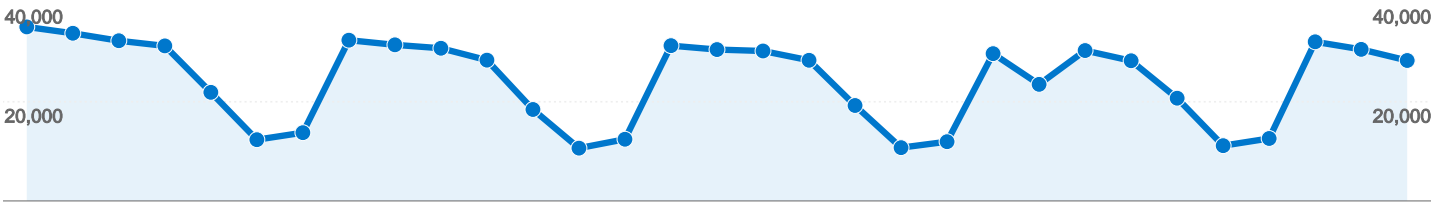

Site Usage

754,772 Visits

63.74% Bounce Rate

2,387,166 Pageviews

00:02:33 Avg. Time on Site

3.16 Pages/Visit

24.11% % New Visits

Visitors Overview

Visitors Overview

Oct 1, 2007 - Oct 31, 2007

274,771 people visited this site

754,772 Visits

274,771 Absolute Unique Visitors

2,387,166 Pageviews

3.16 Average Pageviews

00:02:33 Time on Site

63.74% Bounce Rate

23.91% New Visits

Technical Profile

Browser	Visits	% visits	Connection Speed	Visits	% visits
Internet Explorer	558,016	73.93%	T1	273,298	36.21%
Firefox	157,383	20.85%	Cable	213,316	28.26%
Safari	33,069	4.38%	Unknown	165,794	21.97%
Mozilla	3,429	0.45%	DSL	88,408	11.71%
Netscape	1,292	0.17%	Dialup	8,188	1.08%

Traffic Sources Overview

Oct 1, 2007 - Oct 31, 2007

All traffic sources sent a total of 754,772 visits

 **56.75%** Direct Traffic

 **19.17%** Referring Sites

 **24.03%** Search Engines

- **Direct Traffic**
428,346 (56.75%)
- **Search Engines**
181,399 (24.03%)
- **Referring Sites**
144,654 (19.17%)
- **Other**
373 (0.05%)