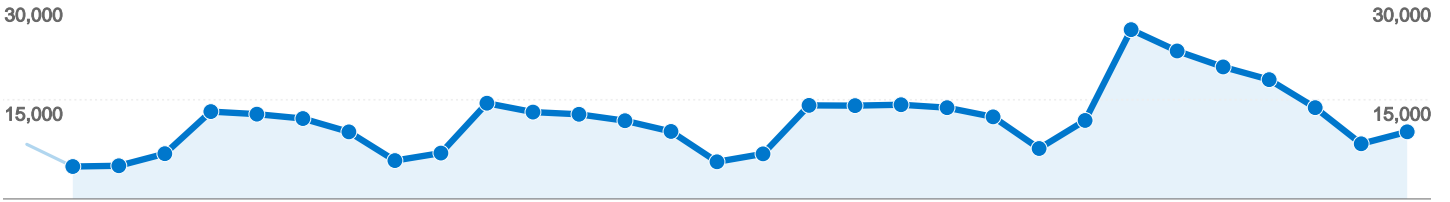

# Visitors Overview

Sep 1, 2007 - Sep 30, 2007

## 198,476 people visited this site

570,149 Visits

198,476 Absolute Unique Visitors

2,760,166 Pageviews

4.84 Average Pageviews

00:04:04 Time on Site

50.50% Bounce Rate

25.56% New Visits