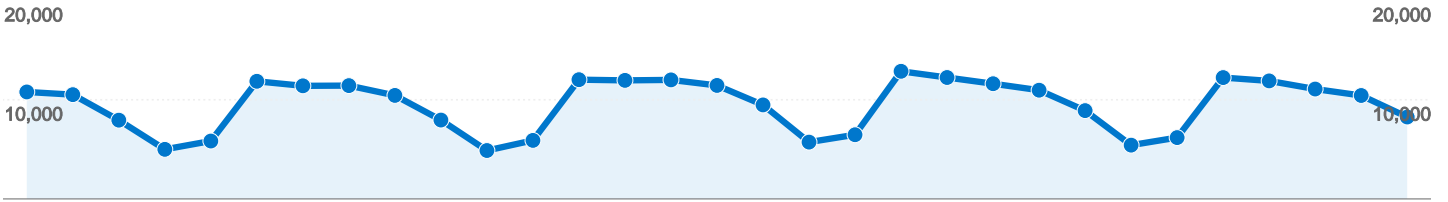

Visitors Overview

Aug 1, 2007 - Aug 31, 2007

183,969 people visited this site

 **468,864** Visits

 **183,969** Absolute Unique Visitors

 **2,278,223** Pageviews

 **4.86** Average Pageviews

 **00:03:36** Time on Site

 **54.89%** Bounce Rate

 **27.79%** New Visits

Technical Profile

Browser	Visits	% visits	Connection Speed	Visits	% visits
Internet Explorer	353,390	75.37%	Cable	158,388	33.78%
Firefox	87,169	18.59%	T1	121,081	25.82%
Safari	22,740	4.85%	Unknown	107,059	22.83%
Mozilla	2,946	0.63%	DSL	68,944	14.70%
Netscape	1,187	0.25%	Dialup	8,264	1.76%