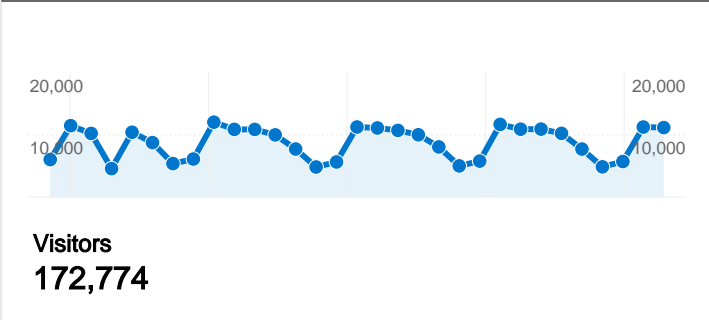

Site Usage

449,143 Visits

59.17% Bounce Rate

1,849,273 Pageviews

00:07:17 Avg. Time on Site

4.12 Pages/Visit

27.28% % New Visits

Visitors Overview

Visitors Overview

Jul 1, 2007 - Jul 31, 2007

172,774 people visited this site

449,143 Visits

172,774 Absolute Unique Visitors

1,849,273 Pageviews

4.12 Average Pageviews

00:07:17 Time on Site

Traffic Sources Overview

Jul 1, 2007 - Jul 31, 2007

All traffic sources sent a total of 449,143 visits

-  **51.46%** Direct Traffic
-  **19.73%** Referring Sites
-  **28.77%** Search Engines

Top Traffic Sources

449,143 visits came from 159 countries/territories

Site Usage

Country/Territory	Visits	Pages/Visit	Avg. Time on Site	% New Visits	Bounce Rate
United States	440,339	4.12	00:07:16	26.27%	59.14%
Canada	772	3.17	00:05:07	70.08%	62.69%
Japan	663	5.24	00:08:31	34.99%	51.58%
Philippines	603	1.61	00:04:16	87.40%	79.44%
United Kingdom	520	2.56	00:04:14	79.23%	71.92%
South Korea	433	5.84	00:07:54	42.96%	43.19%
Germany	414	6.44	00:07:36	50.00%	39.13%
Ireland	396	1.19	00:00:54	99.75%	93.43%
India	366	2.72	00:04:59	92.90%	67.49%
Mexico	351	2.79	00:05:48	70.94%	67.24%