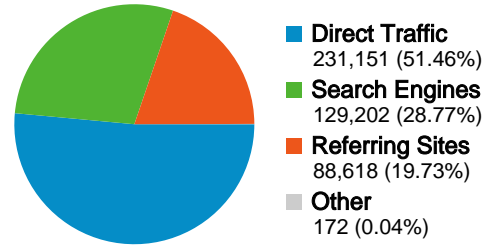

Visitors Overview

Jul 1, 2007 - Jul 31, 2007

172,774 people visited this site

449,143 Visits

172,774 Absolute Unique Visitors

1,849,273 Pageviews

4.12 Average Pageviews

00:07:17 Time on Site

59.17% Bounce Rate

27.13% New Visits

Technical Profile

Browser	Visits	% visits	Connection Speed	Visits	% visits
Internet Explorer	340,543	75.82%	Cable	146,117	32.53%
Firefox	83,259	18.54%	T1	130,616	29.08%
Safari	19,839	4.42%	Unknown	103,251	22.99%
Mozilla	2,895	0.64%	DSL	56,727	12.63%
Netscape	1,315	0.29%	Dialup	7,348	1.64%

Traffic Sources Overview

Jul 1, 2007 - Jul 31, 2007

All traffic sources sent a total of 449,143 visits

-  **51.46%** Direct Traffic
-  **19.73%** Referring Sites
-  **28.77%** Search Engines

Top Traffic Sources

449,143 visits came from 159 countries/territories

Site Usage

Country/Territory	Visits	Pages/Visit	Avg. Time on Site	% New Visits	Bounce Rate
United States	440,339	4.12	00:07:16	26.27%	59.14%
Canada	772	3.17	00:05:07	70.08%	62.69%
Japan	663	5.24	00:08:31	34.99%	51.58%
Philippines	603	1.61	00:04:16	87.40%	79.44%
United Kingdom	520	2.56	00:04:14	79.23%	71.92%
South Korea	433	5.84	00:07:54	42.96%	43.19%
Germany	414	6.44	00:07:36	50.00%	39.13%
Ireland	396	1.19	00:00:54	99.75%	93.43%
India	366	2.72	00:04:59	92.90%	67.49%
Mexico	351	2.79	00:05:48	70.94%	67.24%