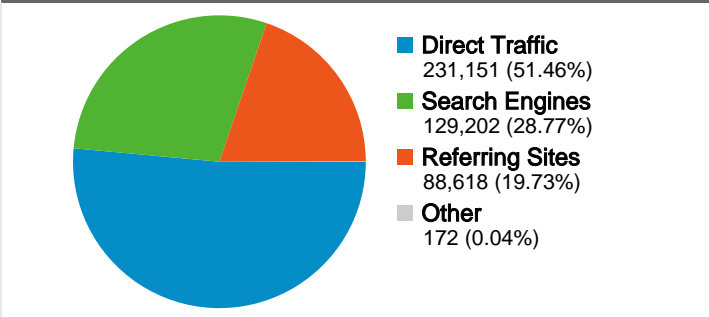

Traffic Sources Overview

Content Overview

Pages	Pageviews	% Pageviews
www.pcc.edu/	311,564	16.85%
www.pcc.edu/schedule/	77,610	4.20%
pcc.edu/	73,903	4.00%
www.pcc.edu/schedule/default.	71,113	3.85%
www.pcc.edu/programs/	65,000	3.51%