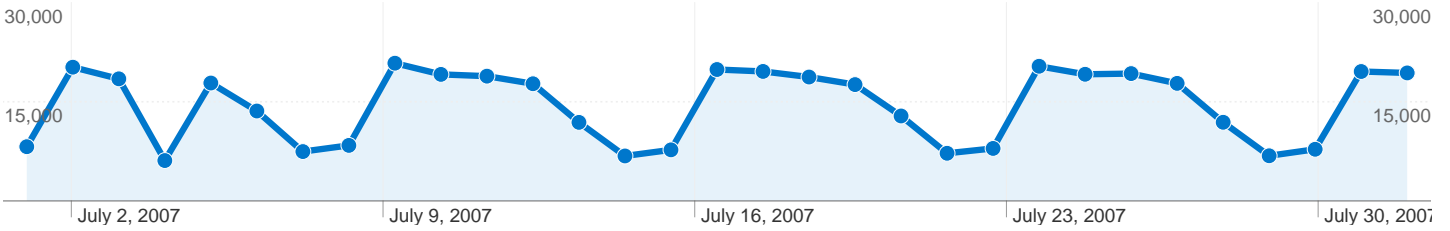

Site Usage

449,143 Visits

59.17% Bounce Rate

1,849,273 Pageviews

00:07:17 Avg. Time on Site

4.12 Pages/Visit

27.28% % New Visits

Visitors Overview

Visitors Overview

Jul 1, 2007 - Jul 31, 2007

172,774 people visited this site

449,143 Visits

172,774 Absolute Unique Visitors

1,849,273 Pageviews

4.12 Average Pageviews

00:07:17 Time on Site

59.17% Bounce Rate

27.13% New Visits

Technical Profile

Browser	Visits	% visits	Connection Speed	Visits	% visits
Internet Explorer	340,543	75.82%	Cable	146,117	32.53%
Firefox	83,259	18.54%	T1	130,616	29.08%
Safari	19,839	4.42%	Unknown	103,251	22.99%
Mozilla	2,895	0.64%	DSL	56,727	12.63%
Netscape	1,315	0.29%	Dialup	7,348	1.64%

Traffic Sources Overview

Jul 1, 2007 - Jul 31, 2007

All traffic sources sent a total of 449,143 visits

-  **51.46%** Direct Traffic
-  **19.73%** Referring Sites
-  **28.77%** Search Engines

Top Traffic Sources