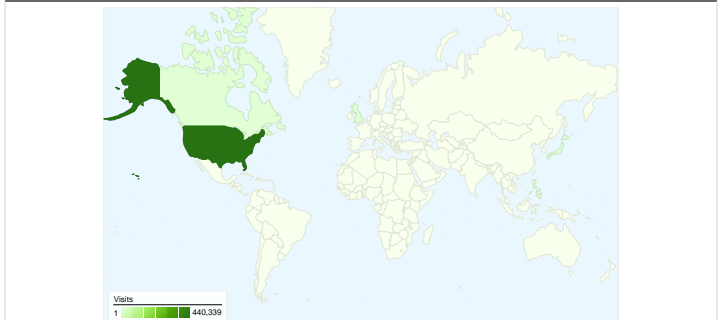

Map Overlay world