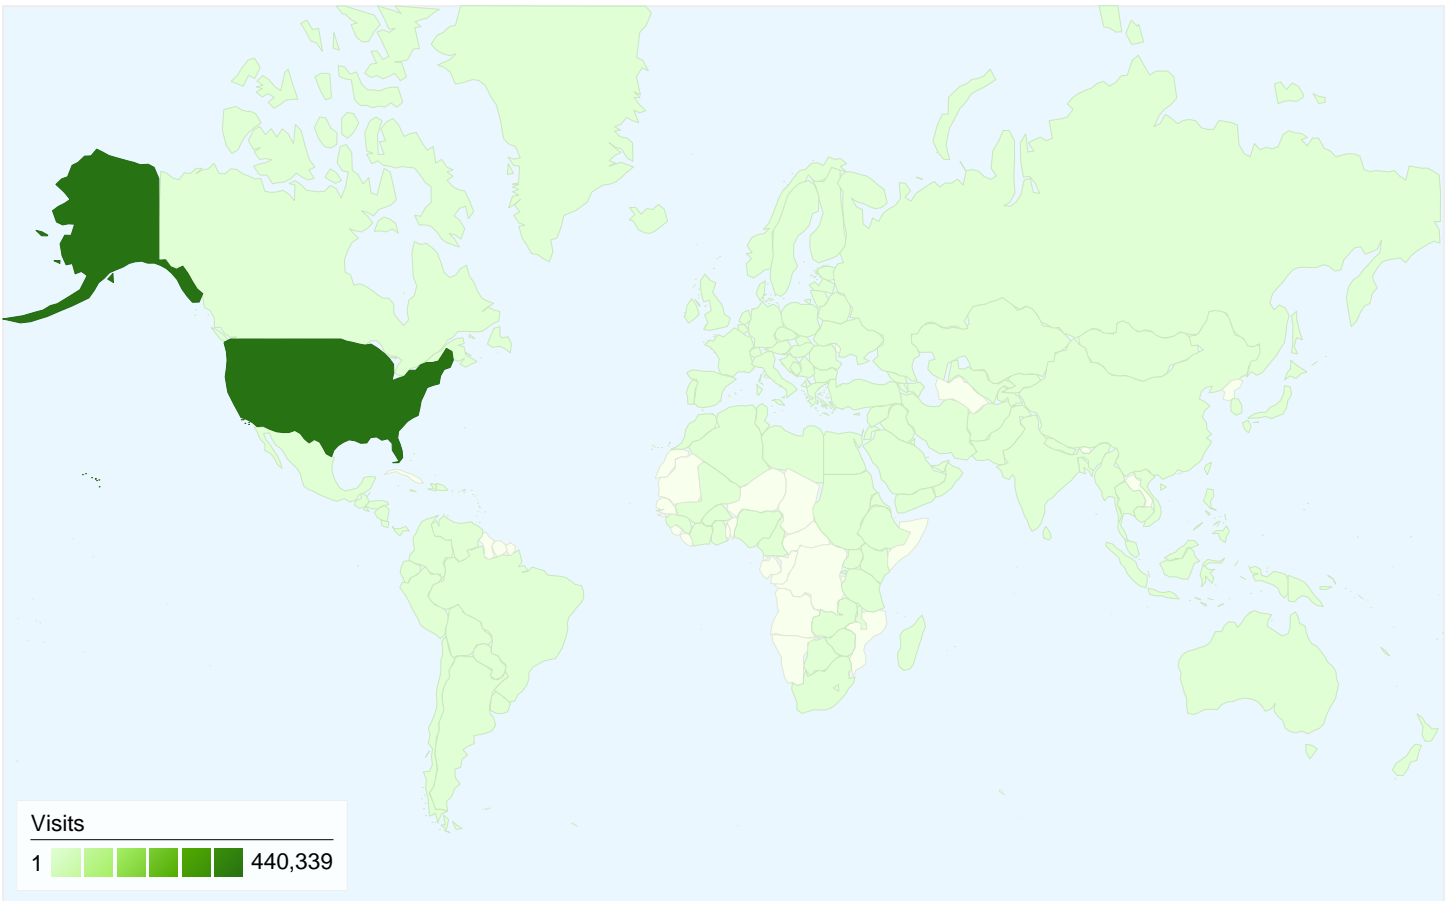

Visitors Overview

Jul 1, 2007 - Jul 31, 2007

172,774 people visited this site

449,143 Visits

172,774 Absolute Unique Visitors

1,849,273 Pageviews

4.12 Average Pageviews

00:07:17 Time on Site

Traffic Sources Overview

Jul 1, 2007 - Jul 31, 2007

All traffic sources sent a total of 449,143 visits

-  **51.46%** Direct Traffic
-  **19.73%** Referring Sites
-  **28.77%** Search Engines

Top Traffic Sources

449,143 visits came from 159 countries/territories

Site Usage

Country/Territory	Visits	Pages/Visit	Avg. Time on Site	% New Visits	Bounce Rate
United States	440,339	4.12	00:07:16	26.27%	59.14%
Canada	772	3.17	00:05:07	70.08%	62.69%
Japan	663	5.24	00:08:31	34.99%	51.58%
Philippines	603	1.61	00:04:16	87.40%	79.44%
United Kingdom	520	2.56	00:04:14	79.23%	71.92%
South Korea	433	5.84	00:07:54	42.96%	43.19%
Germany	414	6.44	00:07:36	50.00%	39.13%
Ireland	396	1.19	00:00:54	99.75%	93.43%
India	366	2.72	00:04:59	92.90%	67.49%
Mexico	351	2.79	00:05:48	70.94%	67.24%