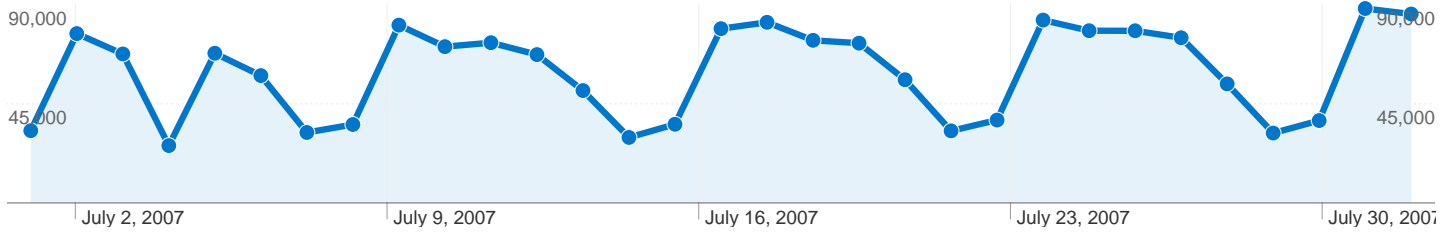

Content Overview

Jul 1, 2007 - Jul 31, 2007

Pages on this site were viewed a total of 1,849,273 times

1,849,273 Pageviews

1,247,815 Unique Views

59.17% Bounce Rate

Top Content

Pages	Pageviews	% Pageviews
www.pcc.edu/	311,564	16.85%
www.pcc.edu/schedule/	77,610	4.20%
pcc.edu/	73,903	4.00%
www.pcc.edu/schedule/default.cfm	71,113	3.85%
www.pcc.edu/programs/	65,000	3.51%