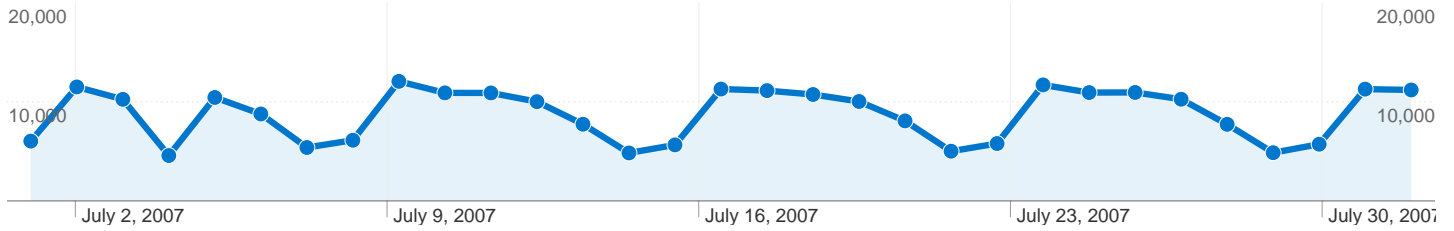

Site Usage

449,143 Visits

59.17% Bounce Rate

1,849,273 Pageviews

00:07:17 Avg. Time on Site

4.12 Pages/Visit

27.28% % New Visits

Visitors Overview

Visitors Overview

Jul 1, 2007 - Jul 31, 2007

172,774 people visited this site

449,143 Visits

172,774 Absolute Unique Visitors

1,849,273 Pageviews

4.12 Average Pageviews

00:07:17 Time on Site

Traffic Sources Overview

Jul 1, 2007 - Jul 31, 2007

All traffic sources sent a total of 449,143 visits

-  **51.46%** Direct Traffic
-  **19.73%** Referring Sites
-  **28.77%** Search Engines

Top Traffic Sources

449,143 visits came from 159 countries/territories

Site Usage

Country/Territory	Visits	Pages/Visit	Avg. Time on Site	% New Visits	Bounce Rate
United States	440,339	4.12	00:07:16	26.27%	59.14%
Canada	772	3.17	00:05:07	70.08%	62.69%
Japan	663	5.24	00:08:31	34.99%	51.58%
Philippines	603	1.61	00:04:16	87.40%	79.44%
United Kingdom	520	2.56	00:04:14	79.23%	71.92%
South Korea	433	5.84	00:07:54	42.96%	43.19%
Germany	414	6.44	00:07:36	50.00%	39.13%
Ireland	396	1.19	00:00:54	99.75%	93.43%
India	366	2.72	00:04:59	92.90%	67.49%
Mexico	351	2.79	00:05:48	70.94%	67.24%