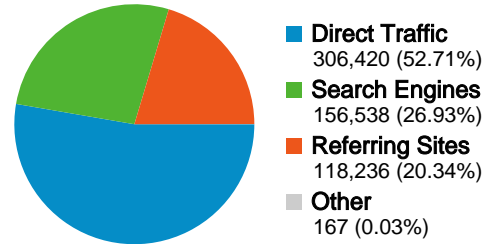

Visitors Overview

Jun 1, 2007 - Jun 30, 2007

200,137 people visited this site

581,361 Visits

200,137 Absolute Unique Visitors

2,519,857 Pageviews

4.33 Average Pageviews

00:03:14 Time on Site

58.56% Bounce Rate

25.32% New Visits

Technical Profile

Browser	Visits	% visits	Connection Speed	Visits	% visits
Internet Explorer	437,577	75.27%	Cable	179,594	30.89%
Firefox	110,307	18.97%	T1	163,764	28.17%
Safari	26,608	4.58%	Unknown	150,064	25.81%
Mozilla	3,306	0.57%	DSL	72,030	12.39%
Netscape	1,864	0.32%	Dialup	9,129	1.57%

Traffic Sources Overview

Jun 1, 2007 - Jun 30, 2007

All traffic sources sent a total of 581,361 visits

-  52.71% Direct Traffic
-  20.34% Referring Sites
-  26.93% Search Engines

Top Traffic Sources

Sources	Visits	% visits	Keywords	Visits	% visits
(direct) ((none))	306,420	52.71%	portland community college	31,831	20.33%
google (organic)	91,419	15.72%	pcc	29,686	18.96%
my.pcc.edu (referral)	52,183	8.98%	pcc.edu	11,068	7.07%
search (organic)	36,594	6.29%	www.pcc.edu	7,122	4.55%
intranet.pcc.edu (referral)	23,559	4.05%	pcc sylvania	1,228	0.78%

581,361 visits came from 6 continents

Site Usage

Visits 581,361 % of Site Total: 100.00%	Pages/Visit 4.33 Site Avg: 4.33 (0.00%)	Avg. Time on Site 00:03:14 Site Avg: 00:03:14 (0.00%)	% New Visits 25.30% Site Avg: 25.47% (-0.67%)	Bounce Rate 58.56% Site Avg: 58.56% (0.00%)	
Continent	Visits	Pages/Visit	Avg. Time on Site	% New Visits	Bounce Rate
Americas	575,149	4.33	00:03:14	24.81%	58.58%
Asia	3,327	6.09	00:04:14	66.25%	52.33%
Europe	2,203	3.90	00:02:22	72.58%	64.14%
Oceania	376	4.27	00:03:14	75.00%	55.05%
Africa	261	3.11	00:04:16	83.14%	51.34%
(not set)	45	2.38	00:00:40	91.11%	68.89%