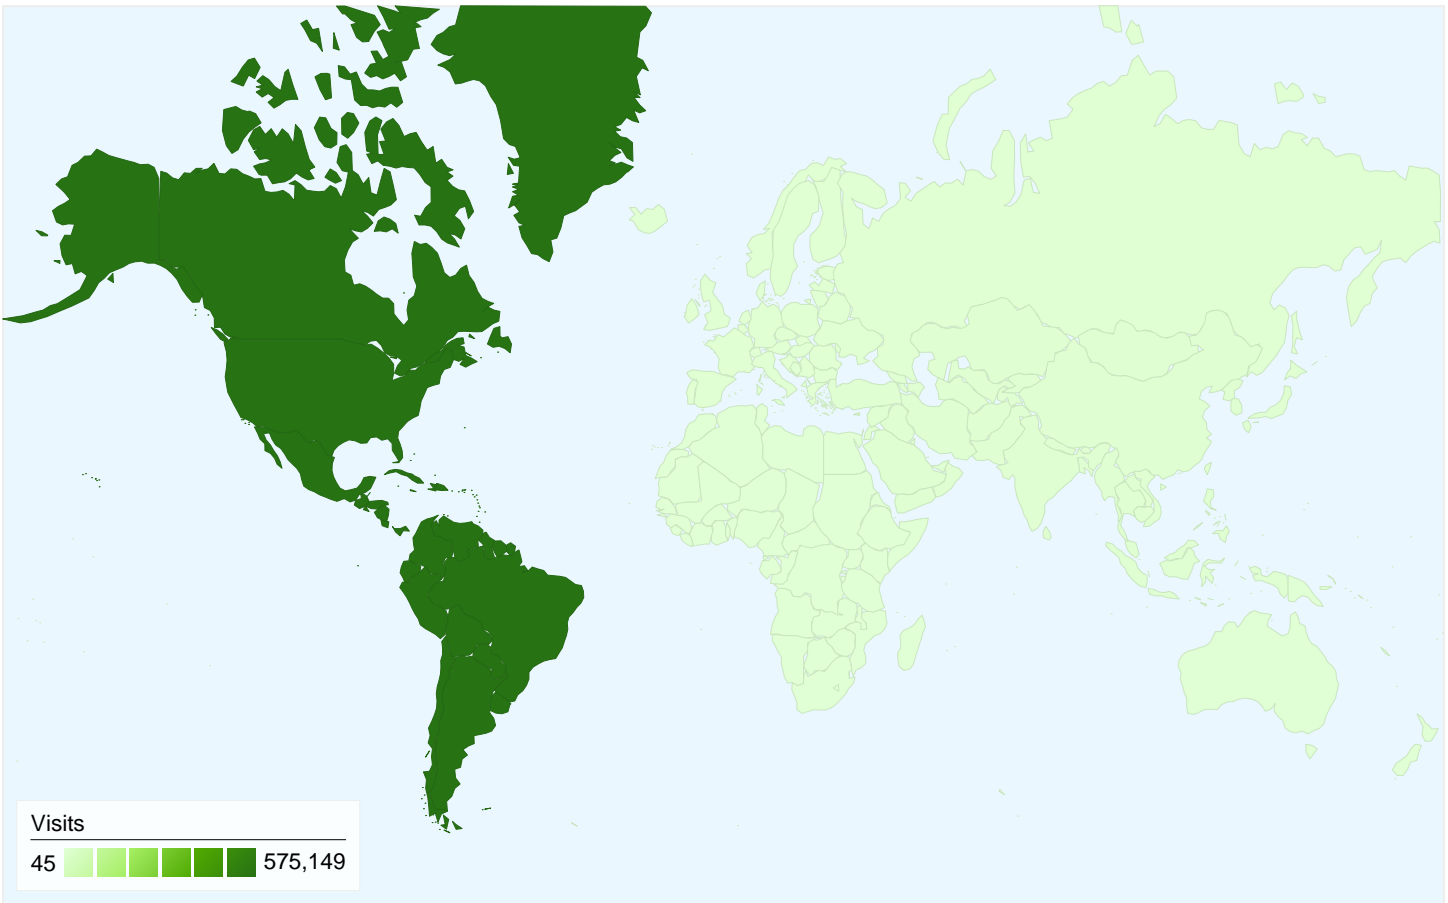

Visitors Overview

Jun 1, 2007 - Jun 30, 2007

200,137 people visited this site

581,361 Visits

200,137 Absolute Unique Visitors

2,519,857 Pageviews

4.33 Average Pageviews

00:03:14 Time on Site

Traffic Sources Overview

Jun 1, 2007 - Jun 30, 2007

All traffic sources sent a total of 581,361 visits

-  52.71% Direct Traffic
-  20.34% Referring Sites
-  26.93% Search Engines

Top Traffic Sources

Sources	Visits	% visits	Keywords	Visits	% visits
(direct) ((none))	306,420	52.71%	portland community college	31,831	20.33%
google (organic)	91,419	15.72%	pcc	29,686	18.96%
my.pcc.edu (referral)	52,183	8.98%	pcc.edu	11,068	7.07%
search (organic)	36,594	6.29%	www.pcc.edu	7,122	4.55%
intranet.pcc.edu (referral)	23,559	4.05%	pcc sylvania	1,228	0.78%

581,361 visits came from 6 continents

Site Usage

Visits 581,361 % of Site Total: 100.00%	Pages/Visit 4.33 Site Avg: 4.33 (0.00%)	Avg. Time on Site 00:03:14 Site Avg: 00:03:14 (0.00%)	% New Visits 25.30% Site Avg: 25.47% (-0.67%)	Bounce Rate 58.56% Site Avg: 58.56% (0.00%)	
Continent	Visits	Pages/Visit	Avg. Time on Site	% New Visits	Bounce Rate
Americas	575,149	4.33	00:03:14	24.81%	58.58%
Asia	3,327	6.09	00:04:14	66.25%	52.33%
Europe	2,203	3.90	00:02:22	72.58%	64.14%
Oceania	376	4.27	00:03:14	75.00%	55.05%
Africa	261	3.11	00:04:16	83.14%	51.34%
(not set)	45	2.38	00:00:40	91.11%	68.89%