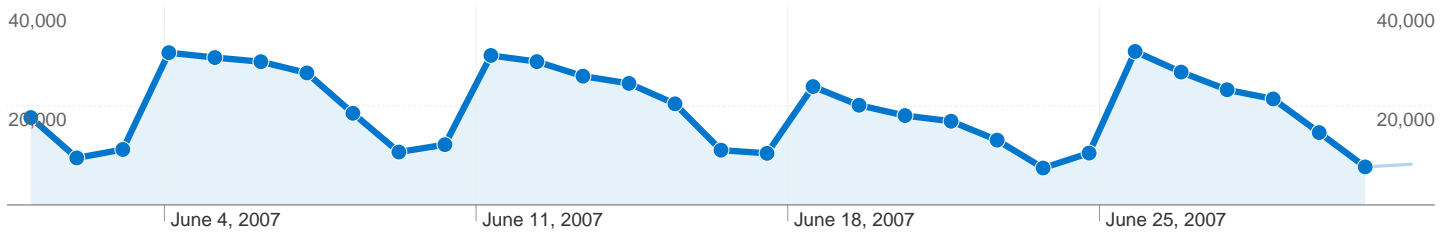

Dashboard

Jun 1, 2007 - Jun 30, 2007

Site Usage

581,361 Visits

4.33 Pages/Visit

58.56% Bounce Rate

2,519,857 Pageviews

00:03:14 Avg. Time on Site

Visitors Overview

Jun 1, 2007 - Jun 30, 2007

200,137 people visited this site

581,361 Visits

200,137 Absolute Unique Visitors

2,519,857 Pageviews

4.33 Average Pageviews

00:03:14 Time on Site

581,361 visits came from 6 continents

Site Usage

Visits 581,361 % of Site Total: 100.00%	Pages/Visit 4.33 Site Avg: 4.33 (0.00%)	Avg. Time on Site 00:03:14 Site Avg: 00:03:14 (0.00%)	% New Visits 25.30% Site Avg: 25.47% (-0.67%)	Bounce Rate 58.56% Site Avg: 58.56% (0.00%)	
Continent	Visits	Pages/Visit	Avg. Time on Site	% New Visits	Bounce Rate
Americas	575,149	4.33	00:03:14	24.81%	58.58%
Asia	3,327	6.09	00:04:14	66.25%	52.33%
Europe	2,203	3.90	00:02:22	72.58%	64.14%
Oceania	376	4.27	00:03:14	75.00%	55.05%
Africa	261	3.11	00:04:16	83.14%	51.34%
(not set)	45	2.38	00:00:40	91.11%	68.89%

Content Overview

Jun 1, 2007 - Jun 30, 2007

Pages on this site were viewed a total of 2,519,857 times

 2,519,857 Pageviews

 1,689,790 Unique Views

 58.56% Bounce Rate

Top Content

Pages	Pageviews	% Pageviews
www.pcc.edu/	407,608	16.18%
www.pcc.edu/schedule/	117,427	4.66%
www.pcc.edu/schedule/default.cfm	99,392	3.94%
pcc.edu/	99,003	3.93%
www.pcc.edu/programs/	74,088	2.94%