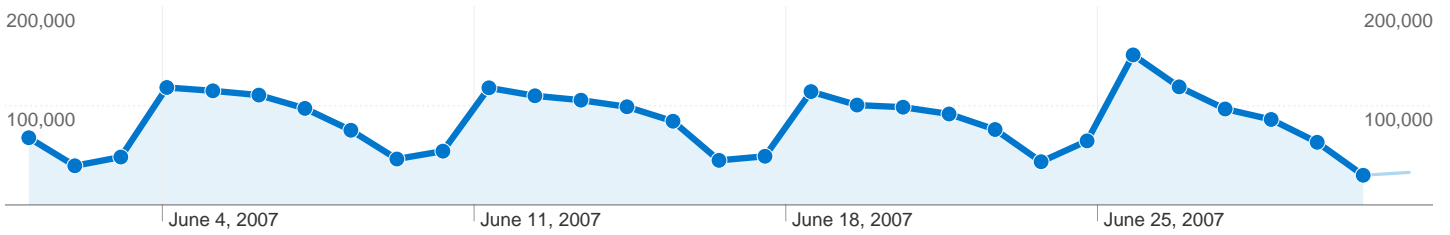

Content Overview

Jun 1, 2007 - Jun 30, 2007

Pages on this site were viewed a total of 2,519,857 times

2,519,857 Pageviews

1,689,790 Unique Views

58.56% Bounce Rate

Top Content

Pages	Pageviews	% Pageviews
www.pcc.edu/	407,608	16.18%
www.pcc.edu/schedule/	117,427	4.66%
www.pcc.edu/schedule/default.cfm	99,392	3.94%
pcc.edu/	99,003	3.93%
www.pcc.edu/programs/	74,088	2.94%