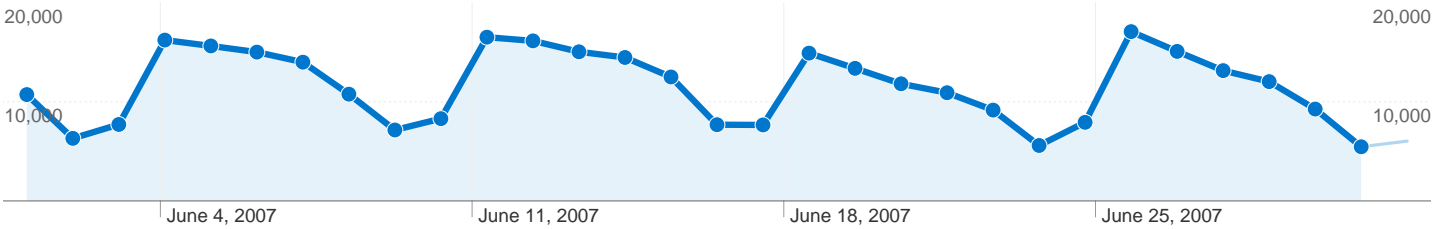

Dashboard

Jun 1, 2007 - Jun 30, 2007

Site Usage

581,361 Visits

4.33 Pages/Visit

58.56% Bounce Rate

2,519,857 Pageviews

00:03:14 Avg. Time on Site

25.47% % New Visits

Visitors Overview

Map Overlay world

Traffic Sources Overview

Content Overview

Pages	Pageviews	% Pageviews
www.pcc.edu/	407,608	16.18%
www.pcc.edu/schedule/	117,427	4.66%
www.pcc.edu/schedule/default.	99,392	3.94%
pcc.edu/	99,003	3.93%
www.pcc.edu/programs/	74,088	2.94%

Visitors Overview

Jun 1, 2007 - Jun 30, 2007

200,137 people visited this site

581,361 Visits

200,137 Absolute Unique Visitors

2,519,857 Pageviews

4.33 Average Pageviews

00:03:14 Time on Site

581,361 visits came from 6 continents

Site Usage

Visits 581,361 % of Site Total: 100.00%	Pages/Visit 4.33 Site Avg: 4.33 (0.00%)	Avg. Time on Site 00:03:14 Site Avg: 00:03:14 (0.00%)	% New Visits 25.30% Site Avg: 25.47% (-0.67%)	Bounce Rate 58.56% Site Avg: 58.56% (0.00%)	
Continent	Visits	Pages/Visit	Avg. Time on Site	% New Visits	Bounce Rate
Americas	575,149	4.33	00:03:14	24.81%	58.58%
Asia	3,327	6.09	00:04:14	66.25%	52.33%
Europe	2,203	3.90	00:02:22	72.58%	64.14%
Oceania	376	4.27	00:03:14	75.00%	55.05%
Africa	261	3.11	00:04:16	83.14%	51.34%
(not set)	45	2.38	00:00:40	91.11%	68.89%