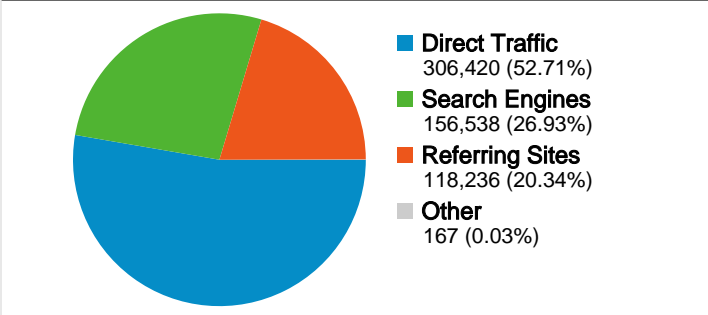

Dashboard

Jun 1, 2007 - Jun 30, 2007

Site Usage

581,361 Visits

4.33 Pages/Visit

58.56% Bounce Rate

2,519,857 Pageviews

00:03:14 Avg. Time on Site

25.47% % New Visits

Visitors Overview

Map Overlay world

Traffic Sources Overview

Content Overview

Pages	Pageviews	% Pageviews
www.pcc.edu/	407,608	16.18%
www.pcc.edu/schedule/	117,427	4.66%
www.pcc.edu/schedule/default.	99,392	3.94%
pcc.edu/	99,003	3.93%
www.pcc.edu/programs/	74,088	2.94%

Visitors Overview

Jun 1, 2007 - Jun 30, 2007

200,137 people visited this site

581,361 Visits

200,137 Absolute Unique Visitors

2,519,857 Pageviews

4.33 Average Pageviews

00:03:14 Time on Site

581,361 visits came from 6 continents

Site Usage

Visits 581,361 % of Site Total: 100.00%	Pages/Visit 4.33 Site Avg: 4.33 (0.00%)	Avg. Time on Site 00:03:14 Site Avg: 00:03:14 (0.00%)	% New Visits 25.30% Site Avg: 25.47% (-0.67%)	Bounce Rate 58.56% Site Avg: 58.56% (0.00%)	
Continent	Visits	Pages/Visit	Avg. Time on Site	% New Visits	Bounce Rate
Americas	575,149	4.33	00:03:14	24.81%	58.58%
Asia	3,327	6.09	00:04:14	66.25%	52.33%
Europe	2,203	3.90	00:02:22	72.58%	64.14%
Oceania	376	4.27	00:03:14	75.00%	55.05%
Africa	261	3.11	00:04:16	83.14%	51.34%
(not set)	45	2.38	00:00:40	91.11%	68.89%