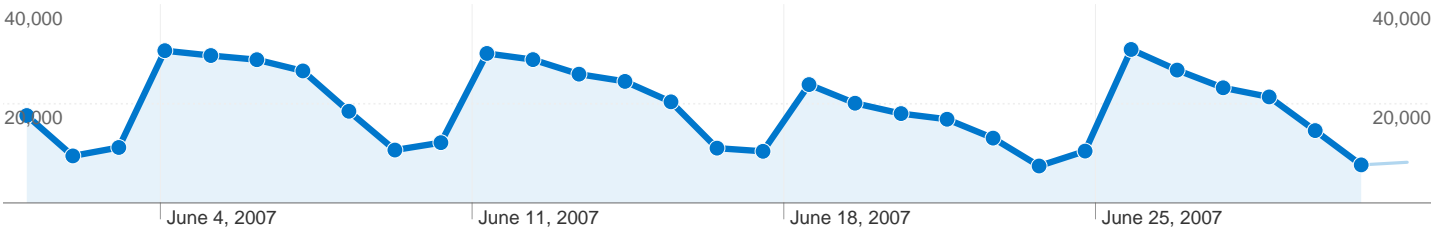

Traffic Sources Overview

Jun 1, 2007 - Jun 30, 2007

All traffic sources sent a total of 581,361 visits

- 52.71% Direct Traffic
- 20.34% Referring Sites
- 26.93% Search Engines