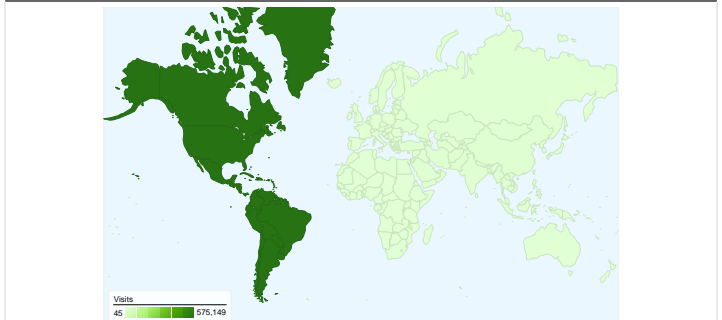

Map Overlay world