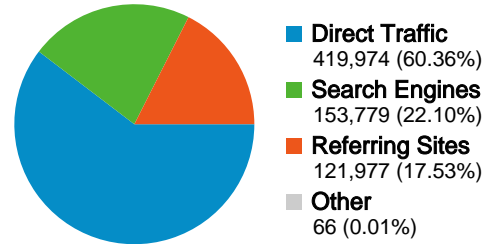

Dashboard

May 1, 2007 - May 31, 2007

Site Usage

695,796 Visits

3,028,382 Pageviews

4.35 Pages/Visit

60.56% Bounce Rate

00:07:49 Avg. Time on Site

Visitors Overview

May 1, 2007 - May 31, 2007

243,372 people visited this site

695,796 Visits

243,372 Absolute Unique Visitors

3,028,382 Pageviews

4.35 Average Pageviews

00:07:49 Time on Site

60.56% Bounce Rate

25.38% New Visits

Technical Profile

Browser	Visits	% visits	Connection Speed	Visits	% visits
Internet Explorer	530,252	76.21%	T1	256,960	36.93%
Firefox	129,549	18.62%	Cable	182,106	26.17%
Safari	28,492	4.09%	Unknown	169,712	24.39%
Mozilla	3,859	0.55%	DSL	71,360	10.26%
Netscape	2,043	0.29%	Dialup	9,191	1.32%

Traffic Sources Overview

May 1, 2007 - May 31, 2007

All traffic sources sent a total of 695,796 visits

-  **60.36%** Direct Traffic
-  **17.53%** Referring Sites
-  **22.10%** Search Engines

Top Traffic Sources