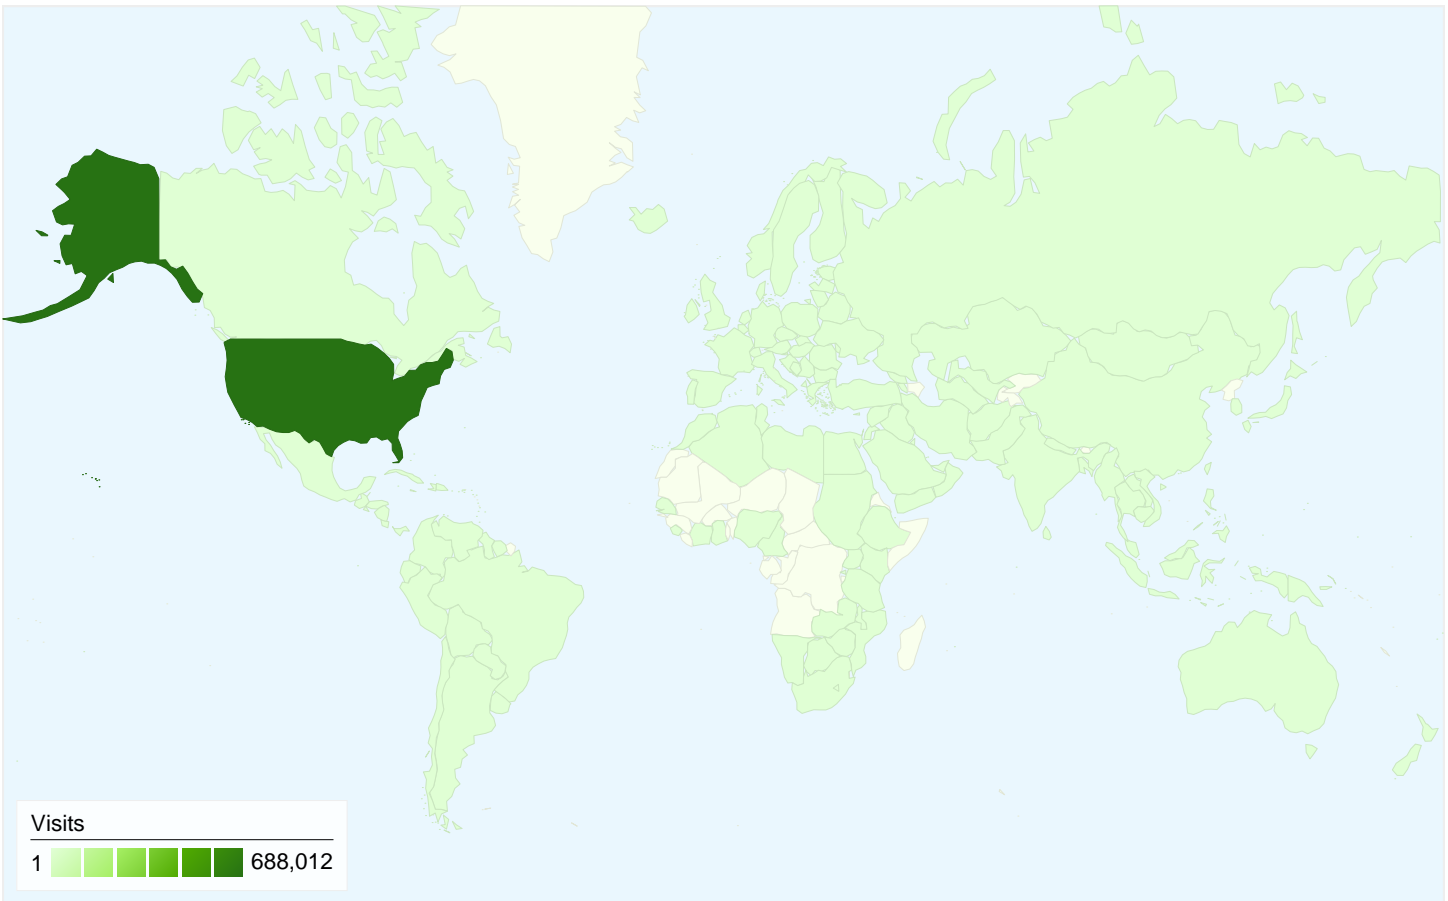

Dashboard

May 1, 2007 - May 31, 2007

Site Usage

695,796 Visits

3,028,382 Pageviews

4.35 Pages/Visit

60.56% Bounce Rate

00:07:49 Avg. Time on Site

Visitors Overview

May 1, 2007 - May 31, 2007

243,372 people visited this site

695,796 Visits

243,372 Absolute Unique Visitors

3,028,382 Pageviews

4.35 Average Pageviews

00:07:49 Time on Site

Traffic Sources Overview

May 1, 2007 - May 31, 2007

All traffic sources sent a total of 695,796 visits

-  **60.36%** Direct Traffic
-  **17.53%** Referring Sites
-  **22.10%** Search Engines

Top Traffic Sources

695,796 visits came from 167 countries/territories

Site Usage

Visits	Pages/Visit	Avg. Time on Site	% New Visits	Bounce Rate	
695,796 % of Site Total: 100.00%	4.35 Site Avg: 4.35 (0.00%)	00:07:49 Site Avg: 00:07:49 (0.00%)	25.34% Site Avg: 25.62% (-1.09%)	60.56% Site Avg: 60.56% (0.00%)	
Country/Territory	Visits	Pages/Visit	Avg. Time on Site	% New Visits	Bounce Rate
United States	688,012	4.34	00:07:48	24.81%	60.61%
Canada	738	3.38	00:05:56	82.66%	62.60%
United Kingdom	579	2.93	00:05:19	87.91%	66.32%
Japan	479	6.41	00:08:53	41.13%	47.18%
India	445	22.37	00:13:41	71.01%	50.11%
Mexico	363	3.37	00:07:51	75.76%	63.64%
South Korea	357	8.74	00:09:05	44.54%	29.97%
Germany	330	7.69	00:08:24	59.39%	46.97%
Ireland	276	1.15	00:03:07	97.10%	94.20%
Vietnam	253	8.03	00:11:21	42.69%	26.88%