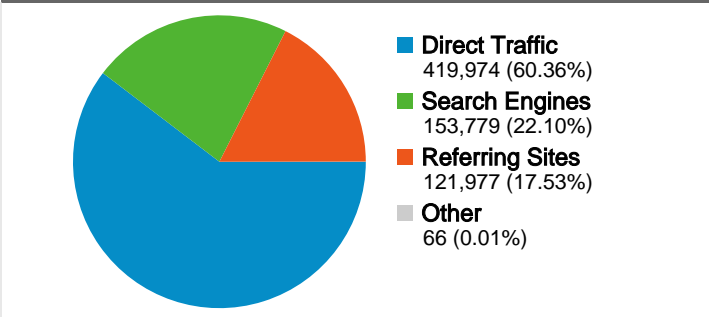

Traffic Sources Overview

Content Overview

Pages	Pageviews	% Pageviews
www.pcc.edu/	471,536	15.57%
www.pcc.edu/schedule/	152,396	5.03%
www.pcc.edu/schedule/default.	139,381	4.60%
pcc.edu/	101,782	3.36%
www.pcc.edu/library/	93,558	3.09%