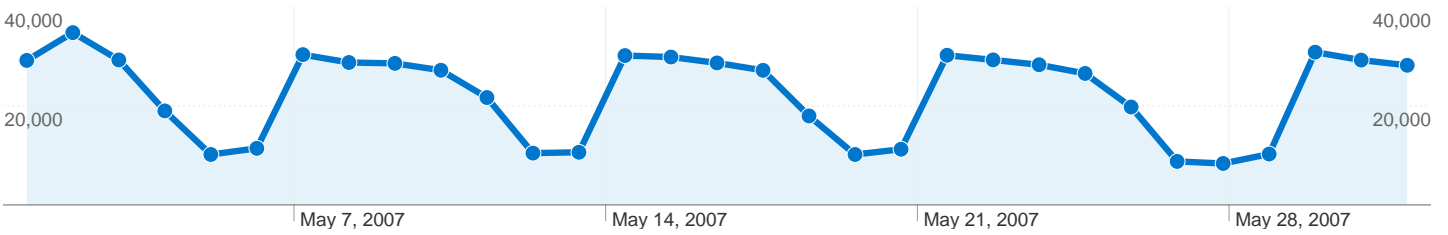

Dashboard

May 1, 2007 - May 31, 2007

Site Usage

695,796 Visits

3,028,382 Pageviews

4.35 Pages/Visit

60.56% Bounce Rate

00:07:49 Avg. Time on Site

Visitors Overview

May 1, 2007 - May 31, 2007

243,372 people visited this site

695,796 Visits

243,372 Absolute Unique Visitors

3,028,382 Pageviews

4.35 Average Pageviews

00:07:49 Time on Site

60.56% Bounce Rate

25.38% New Visits

Technical Profile

Browser	Visits	% visits	Connection Speed	Visits	% visits
Internet Explorer	530,252	76.21%	T1	256,960	36.93%
Firefox	129,549	18.62%	Cable	182,106	26.17%
Safari	28,492	4.09%	Unknown	169,712	24.39%
Mozilla	3,859	0.55%	DSL	71,360	10.26%
Netscape	2,043	0.29%	Dialup	9,191	1.32%

Traffic Sources Overview

May 1, 2007 - May 31, 2007

All traffic sources sent a total of 695,796 visits

-  **60.36%** Direct Traffic
-  **17.53%** Referring Sites
-  **22.10%** Search Engines

Top Traffic Sources