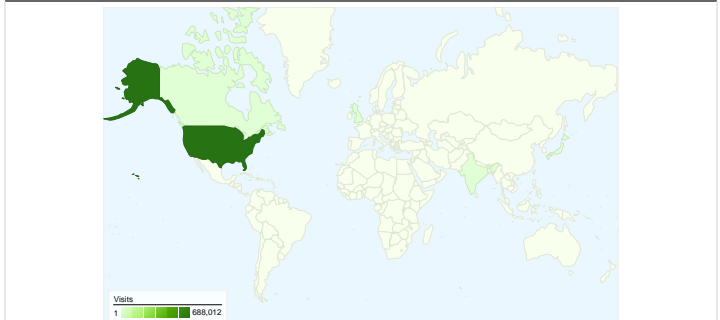

Map Overlay world