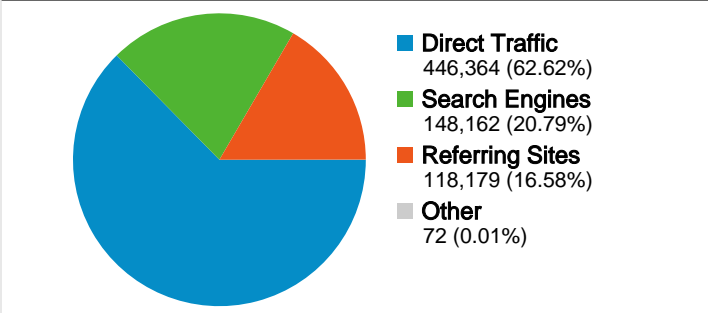

Traffic Sources Overview

Content Overview

Pages	Pageviews	% Pageviews
www.pcc.edu/	495,195	19.18%
www.pcc.edu/schedule/default.	119,483	4.63%
www.pcc.edu/schedule/	110,701	4.29%
pcc.edu/	105,424	4.08%
www.pcc.edu/library/policies/au	85,525	3.31%