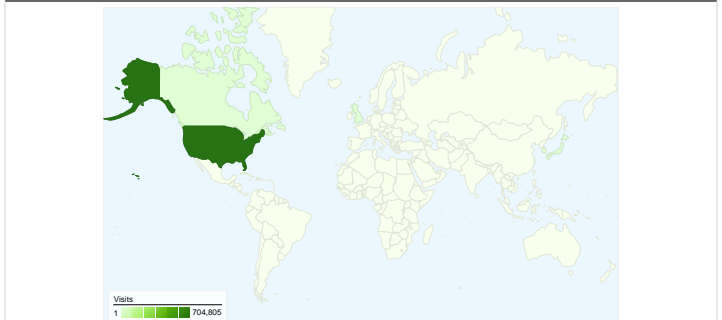

Map Overlay world