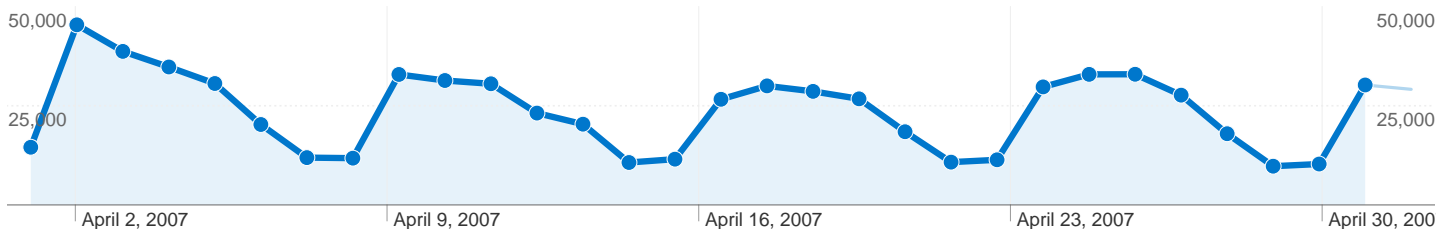

## Site Usage

**712,777** Visits

**2,582,080** Pageviews

**3.62** Pages/Visit

**61.05%** Bounce Rate

**00:07:07** Avg. Time on Site

**26.47%** % New Visits

# Traffic Sources Overview

Apr 1, 2007 - Apr 30, 2007

All traffic sources sent a total of 712,777 visits

-  **62.62%** Direct Traffic
-  **16.58%** Referring Sites
-  **20.79%** Search Engines

## 712,777 visits came from 159 countries/territories

# Content Overview

Apr 1, 2007 - Apr 30, 2007

Pages on this site were viewed a total of 2,582,080 times

2,582,080 Pageviews

1,779,009 Unique Views

61.05% Bounce Rate