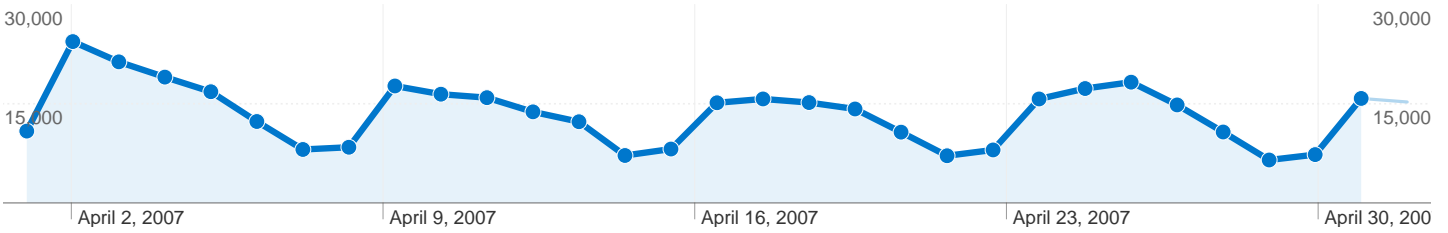

## Site Usage

**712,777** Visits

**2,582,080** Pageviews

**3.62** Pages/Visit

**61.05%** Bounce Rate

**00:07:07** Avg. Time on Site

**26.47%** % New Visits

## Traffic Sources Overview

# Visitors Overview

Apr 1, 2007 - Apr 30, 2007

## 238,819 people visited this site

712,777 Visits

238,819 Absolute Unique Visitors

2,582,080 Pageviews

3.62 Average Pageviews

00:07:07 Time on Site

61.05% Bounce Rate

26.21% New Visits