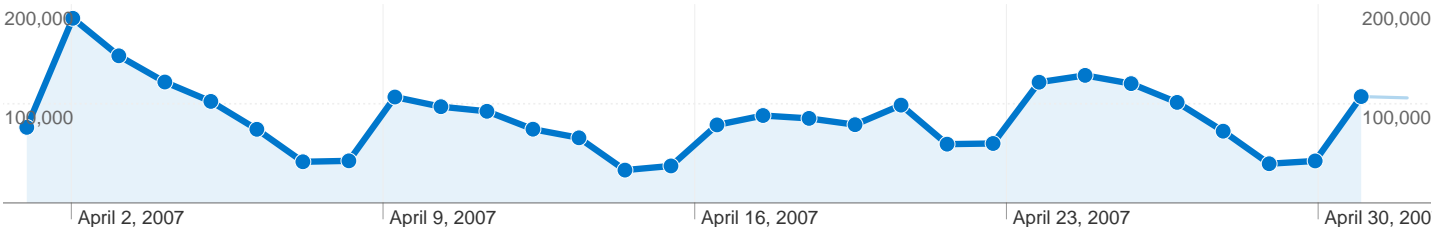

# Traffic Sources Overview

Apr 1, 2007 - Apr 30, 2007

All traffic sources sent a total of 712,777 visits

-  **62.62%** Direct Traffic
-  **16.58%** Referring Sites
-  **20.79%** Search Engines

## 712,777 visits came from 159 countries/territories

### Site Usage

Visits	Pages/Visit	Avg. Time on Site	% New Visits	Bounce Rate	
<b>712,777</b> % of Site Total: 100.00%	<b>3.62</b> Site Avg: 3.62 (0.00%)	<b>00:07:07</b> Site Avg: 00:07:07 (0.00%)	<b>26.17%</b> Site Avg: 26.47% (-1.12%)	<b>61.05%</b> Site Avg: 61.05% (0.00%)	
Country/Territory	Visits	Pages/Visit	Avg. Time on Site	% New Visits	Bounce Rate
United States	<b>704,805</b>	3.61	00:07:07	25.68%	61.10%
Canada	<b>799</b>	3.05	00:04:52	85.61%	62.95%
United Kingdom	<b>514</b>	3.02	00:04:55	86.58%	66.15%
South Korea	<b>487</b>	6.13	00:09:19	35.32%	38.81%
Japan	<b>438</b>	5.90	00:07:15	42.01%	50.46%
Germany	<b>411</b>	7.06	00:05:53	49.39%	42.34%
India	<b>355</b>	13.52	00:08:24	83.66%	54.93%
(not set)	<b>308</b>	3.23	00:05:21	26.30%	63.31%
Mexico	<b>283</b>	3.76	00:05:09	80.21%	56.89%
Ireland	<b>213</b>	1.65	00:06:43	97.65%	90.61%

# Content Overview

Apr 1, 2007 - Apr 30, 2007

Pages on this site were viewed a total of 2,582,080 times

2,582,080 Pageviews

1,779,009 Unique Views

61.05% Bounce Rate