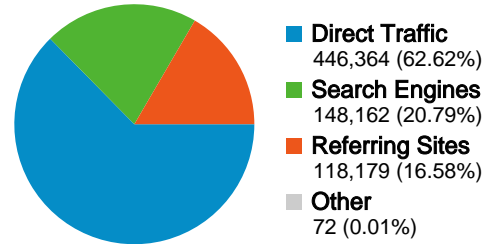

## Technical Profile

Browser	Visits	% visits	Connection Speed	Visits	% visits
Internet Explorer	546,014	76.60%	T1	246,450	34.58%
Firefox	128,896	18.08%	Cable	192,924	27.07%
Safari	29,733	4.17%	Unknown	170,380	23.90%
Mozilla	4,183	0.59%	DSL	84,593	11.87%
Netscape	2,437	0.34%	Dialup	11,304	1.59%

# Traffic Sources Overview

Apr 1, 2007 - Apr 30, 2007

All traffic sources sent a total of 712,777 visits

-  **62.62%** Direct Traffic
-  **16.58%** Referring Sites
-  **20.79%** Search Engines