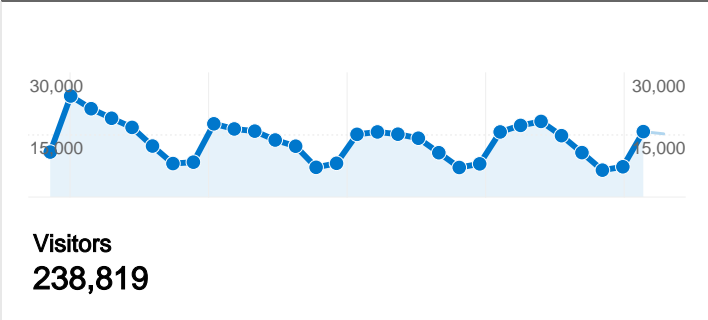

## Site Usage

**712,777** Visits

**2,582,080** Pageviews

**3.62** Pages/Visit

**61.05%** Bounce Rate

**00:07:07** Avg. Time on Site

**26.47%** % New Visits

## Visitors Overview

## 712,777 visits came from 159 countries/territories

# Content Overview

Apr 1, 2007 - Apr 30, 2007

Pages on this site were viewed a total of 2,582,080 times

2,582,080 Pageviews

1,779,009 Unique Views

61.05% Bounce Rate