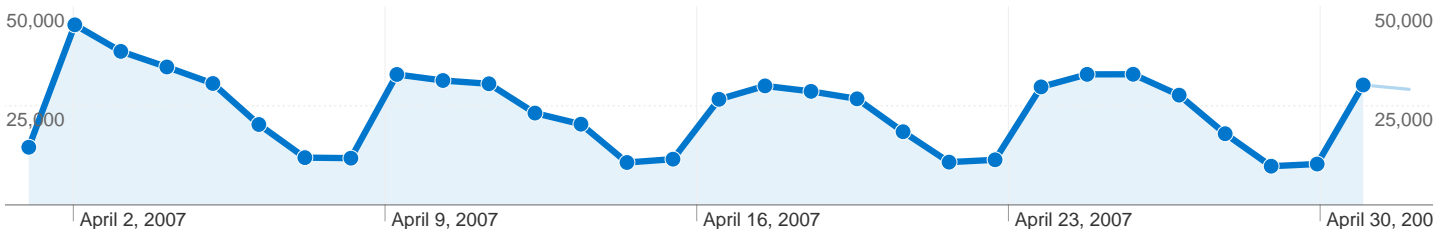

## Site Usage

**712,777** Visits

**2,582,080** Pageviews

**3.62** Pages/Visit

**61.05%** Bounce Rate

**00:07:07** Avg. Time on Site

**26.47%** % New Visits

# Visitors Overview

Apr 1, 2007 - Apr 30, 2007

## 238,819 people visited this site

712,777 Visits

238,819 Absolute Unique Visitors

2,582,080 Pageviews

3.62 Average Pageviews

00:07:07 Time on Site

61.05% Bounce Rate

26.21% New Visits

# Traffic Sources Overview

Apr 1, 2007 - Apr 30, 2007

All traffic sources sent a total of 712,777 visits

-  **62.62%** Direct Traffic
-  **16.58%** Referring Sites
-  **20.79%** Search Engines