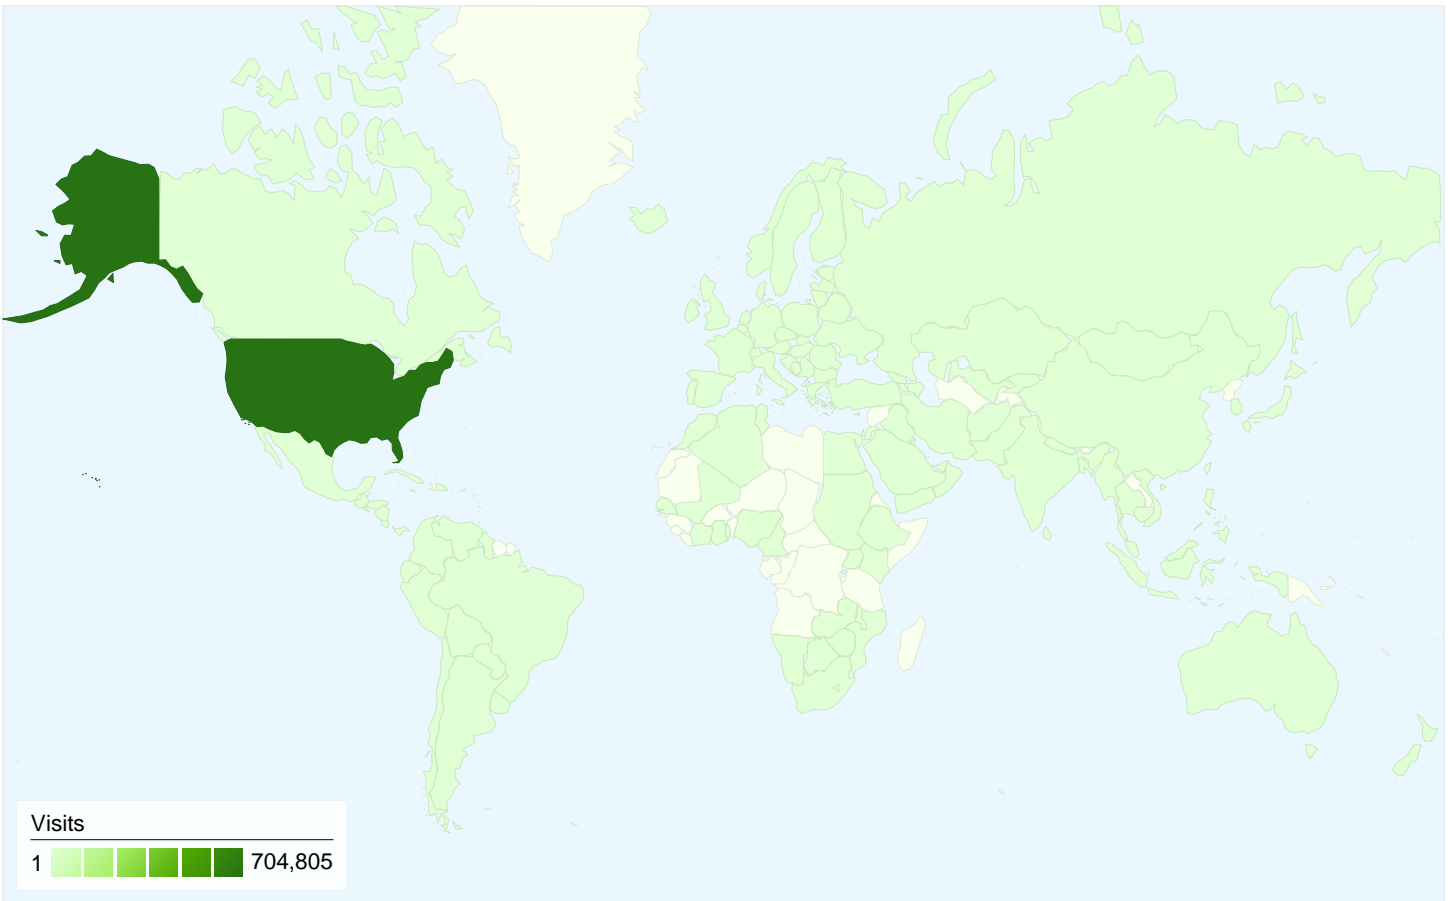

# Visitors Overview

Apr 1, 2007 - Apr 30, 2007

## 238,819 people visited this site

712,777 Visits

238,819 Absolute Unique Visitors

2,582,080 Pageviews

3.62 Average Pageviews

00:07:07 Time on Site

61.05% Bounce Rate

26.21% New Visits

# Traffic Sources Overview

Apr 1, 2007 - Apr 30, 2007

All traffic sources sent a total of 712,777 visits

-  **62.62%** Direct Traffic
-  **16.58%** Referring Sites
-  **20.79%** Search Engines

## 712,777 visits came from 159 countries/territories