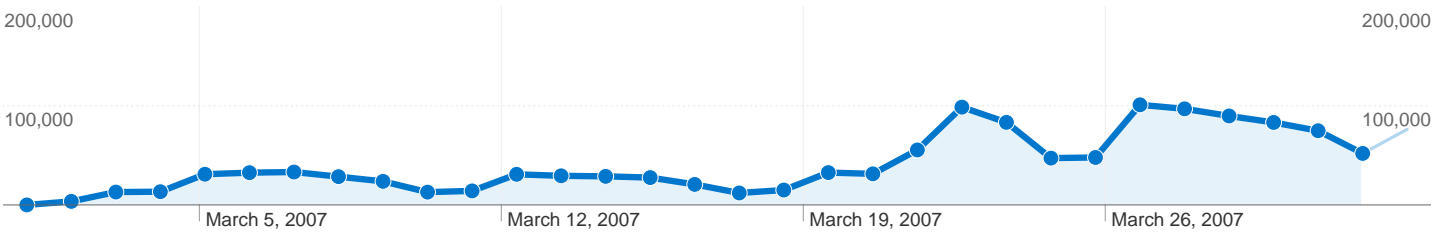

Content Overview

Mar 1, 2007 - Mar 31, 2007

Pages on this site were viewed a total of 1,264,087 times

1,264,087 Pageviews

905,272 Unique Views

71.70% Bounce Rate

Top Content

Pages	Pageviews	% Pageviews
www.pcc.edu/	460,916	36.46%
pcc.edu/	98,971	7.83%
www.pcc.edu/schedule/default.cfm	46,877	3.71%
www.pcc.edu/schedule/	40,669	3.22%
www.pcc.edu/programs/	26,986	2.13%