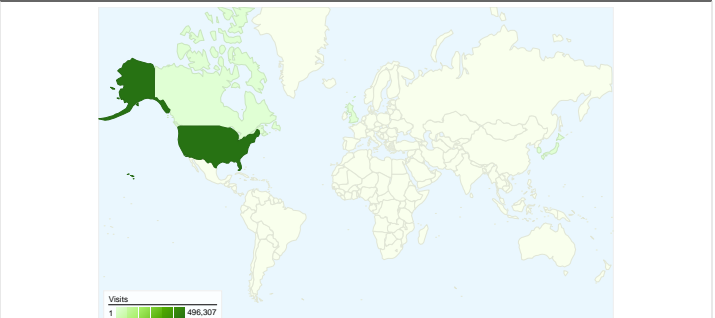

Map Overlay world