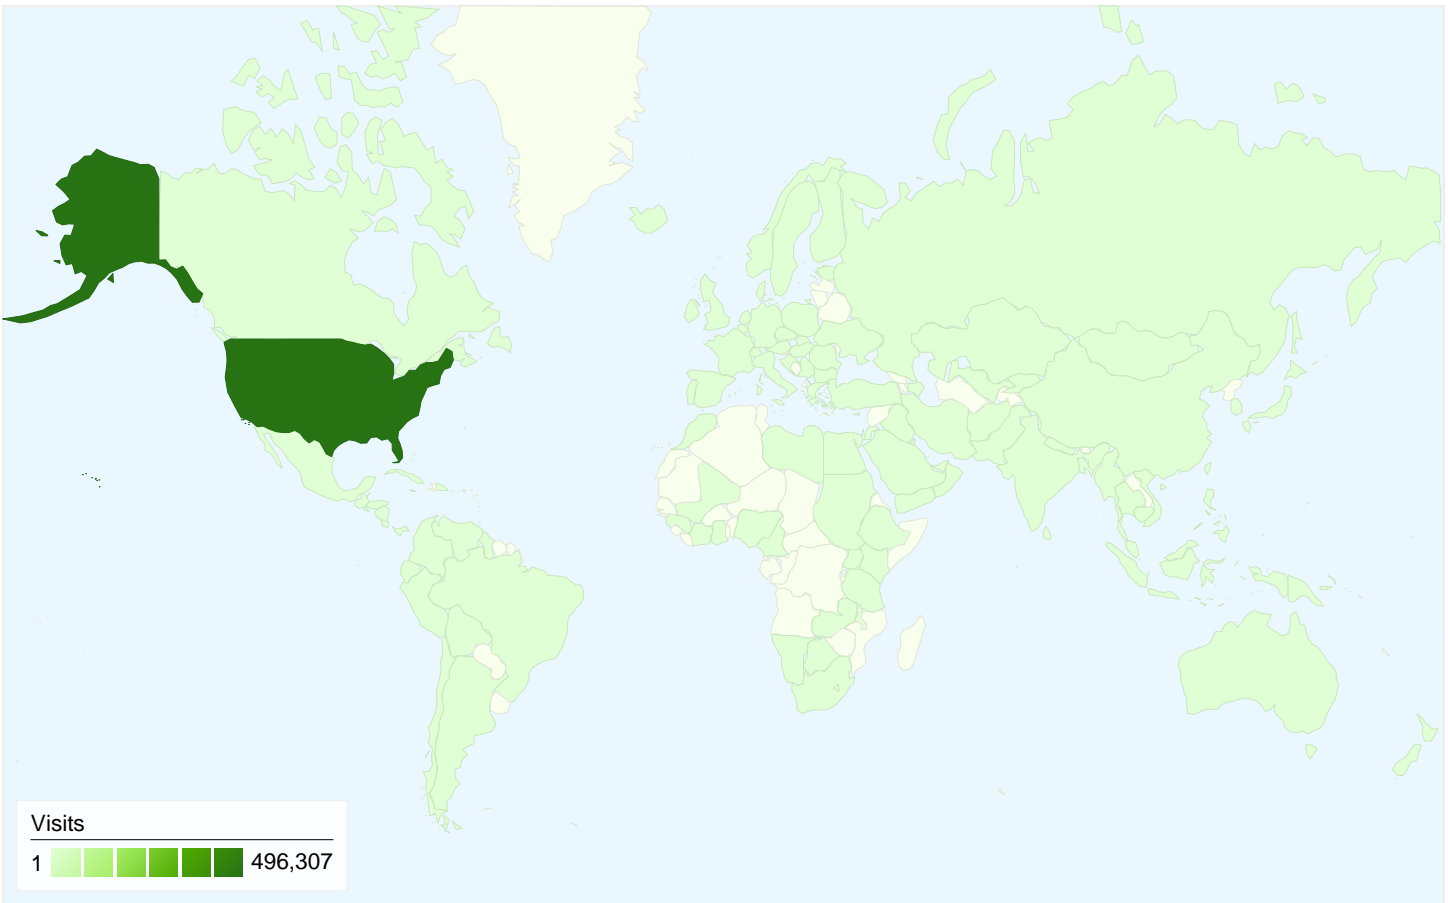

Visitors Overview

Mar 1, 2007 - Mar 31, 2007

162,251 people visited this site

501,295 Visits

162,251 Absolute Unique Visitors

1,264,087 Pageviews

2.52 Average Pageviews

00:07:53 Time on Site

Traffic Sources Overview

Mar 1, 2007 - Mar 31, 2007

All traffic sources sent a total of 501,295 visits

-  70.10% Direct Traffic
-  11.05% Referring Sites
-  18.84% Search Engines

Top Traffic Sources

| Sources | Visits | % visits |
|-----------------------------|---------|----------|
| (direct) ((none)) | 351,396 | 70.10% |
| google (organic) | 63,271 | 12.62% |
| my.pcc.edu (referral) | 15,003 | 2.99% |
| yahoo (organic) | 11,749 | 2.34% |
| intranet.pcc.edu (referral) | 11,421 | 2.28% |

501,295 visits came from 132 countries/territories

Site Usage

| Country/Territory | Visits | Pages/Visit | Avg. Time on Site | % New Visits | Bounce Rate |
|-------------------|---------|-------------|-------------------|--------------|-------------|
| United States | 496,307 | 2.51 | 00:07:53 | 28.31% | 71.79% |
| Canada | 548 | 2.35 | 00:06:18 | 67.88% | 69.16% |
| South Korea | 413 | 4.05 | 00:07:22 | 46.25% | 54.96% |
| Japan | 390 | 4.98 | 00:08:18 | 45.38% | 54.62% |
| United Kingdom | 385 | 2.82 | 00:05:13 | 78.18% | 68.05% |
| Germany | 268 | 5.17 | 00:10:17 | 60.45% | 52.99% |
| Mexico | 251 | 2.32 | 00:06:31 | 69.72% | 67.73% |
| (not set) | 196 | 3.39 | 00:07:46 | 22.96% | 65.82% |
| Italy | 170 | 1.95 | 00:05:27 | 25.29% | 67.65% |
| Vietnam | 166 | 9.88 | 00:22:13 | 54.22% | 54.82% |