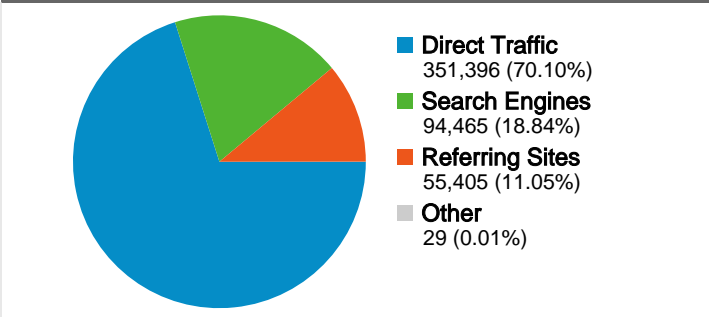

Traffic Sources Overview

Content Overview

Pages	Pageviews	% Pageviews
www.pcc.edu/	460,916	36.46%
pcc.edu/	98,971	7.83%
www.pcc.edu/schedule/default.	46,877	3.71%
www.pcc.edu/schedule/	40,669	3.22%
www.pcc.edu/programs/	26,986	2.13%