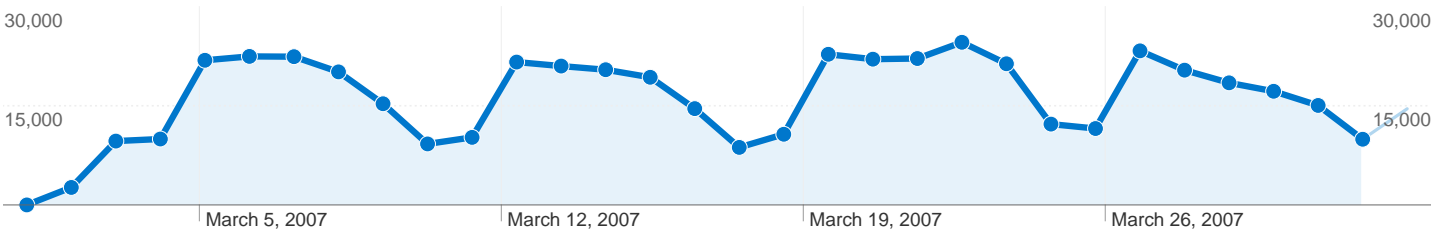

Traffic Sources Overview

Mar 1, 2007 - Mar 31, 2007

All traffic sources sent a total of 501,295 visits

- 70.10% Direct Traffic
- 11.05% Referring Sites
- 18.84% Search Engines