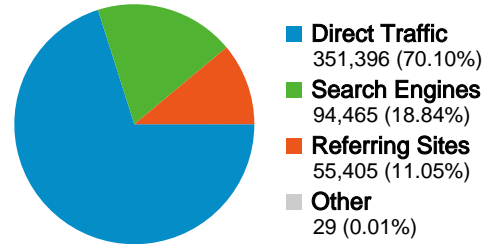

Visitors Overview

Mar 1, 2007 - Mar 31, 2007

162,251 people visited this site

501,295 Visits

162,251 Absolute Unique Visitors

1,264,087 Pageviews

2.52 Average Pageviews

00:07:53 Time on Site

71.70% Bounce Rate

28.69% New Visits

Technical Profile

| Browser | Visits | % visits | Connection Speed | Visits | % visits |
|-------------------|---------|----------|------------------|---------|----------|
| Internet Explorer | 385,810 | 76.96% | Cable | 173,256 | 34.56% |
| Firefox | 85,470 | 17.05% | Unknown | 140,190 | 27.97% |
| Safari | 24,183 | 4.82% | T1 | 95,350 | 19.02% |
| Mozilla | 2,729 | 0.54% | DSL | 75,621 | 15.09% |
| Netscape | 2,159 | 0.43% | Dialup | 9,775 | 1.95% |

Traffic Sources Overview

Mar 1, 2007 - Mar 31, 2007

All traffic sources sent a total of 501,295 visits

-  70.10% Direct Traffic
-  11.05% Referring Sites
-  18.84% Search Engines

Top Traffic Sources

| Sources | Visits | % visits |
|-----------------------------|---------|----------|
| (direct) ((none)) | 351,396 | 70.10% |
| google (organic) | 63,271 | 12.62% |
| my.pcc.edu (referral) | 15,003 | 2.99% |
| yahoo (organic) | 11,749 | 2.34% |
| intranet.pcc.edu (referral) | 11,421 | 2.28% |

501,295 visits came from 132 countries/territories

Site Usage

| Country/Territory | Visits | Pages/Visit | Avg. Time on Site | % New Visits | Bounce Rate |
|-------------------|---------|-------------|-------------------|--------------|-------------|
| United States | 496,307 | 2.51 | 00:07:53 | 28.31% | 71.79% |
| Canada | 548 | 2.35 | 00:06:18 | 67.88% | 69.16% |
| South Korea | 413 | 4.05 | 00:07:22 | 46.25% | 54.96% |
| Japan | 390 | 4.98 | 00:08:18 | 45.38% | 54.62% |
| United Kingdom | 385 | 2.82 | 00:05:13 | 78.18% | 68.05% |
| Germany | 268 | 5.17 | 00:10:17 | 60.45% | 52.99% |
| Mexico | 251 | 2.32 | 00:06:31 | 69.72% | 67.73% |
| (not set) | 196 | 3.39 | 00:07:46 | 22.96% | 65.82% |
| Italy | 170 | 1.95 | 00:05:27 | 25.29% | 67.65% |
| Vietnam | 166 | 9.88 | 00:22:13 | 54.22% | 54.82% |