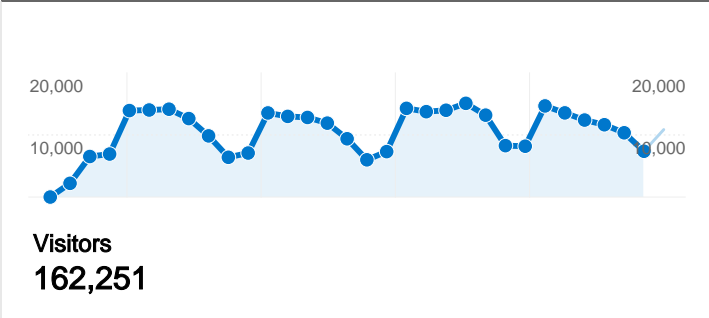

Site Usage

 **501,295** Visits

 **71.70%** Bounce Rate

 **1,264,087** Pageviews

 **00:07:53** Avg. Time on Site

 **2.52** Pages/Visit

 **28.73%** % New Visits

Visitors Overview

Visitors Overview

Mar 1, 2007 - Mar 31, 2007

162,251 people visited this site

501,295 Visits

162,251 Absolute Unique Visitors

1,264,087 Pageviews

2.52 Average Pageviews

00:07:53 Time on Site

501,295 visits came from 132 countries/territories

Site Usage

| Country/Territory | Visits | Pages/Visit | Avg. Time on Site | % New Visits | Bounce Rate |
|-------------------|---------|-------------|-------------------|--------------|-------------|
| United States | 496,307 | 2.51 | 00:07:53 | 28.31% | 71.79% |
| Canada | 548 | 2.35 | 00:06:18 | 67.88% | 69.16% |
| South Korea | 413 | 4.05 | 00:07:22 | 46.25% | 54.96% |
| Japan | 390 | 4.98 | 00:08:18 | 45.38% | 54.62% |
| United Kingdom | 385 | 2.82 | 00:05:13 | 78.18% | 68.05% |
| Germany | 268 | 5.17 | 00:10:17 | 60.45% | 52.99% |
| Mexico | 251 | 2.32 | 00:06:31 | 69.72% | 67.73% |
| (not set) | 196 | 3.39 | 00:07:46 | 22.96% | 65.82% |
| Italy | 170 | 1.95 | 00:05:27 | 25.29% | 67.65% |
| Vietnam | 166 | 9.88 | 00:22:13 | 54.22% | 54.82% |

Content Overview

Mar 1, 2007 - Mar 31, 2007

Pages on this site were viewed a total of 1,264,087 times

1,264,087 Pageviews

905,272 Unique Views

71.70% Bounce Rate

Top Content

| Pages | Pageviews | % Pageviews |
|----------------------------------|-----------|-------------|
| www.pcc.edu/ | 460,916 | 36.46% |
| pcc.edu/ | 98,971 | 7.83% |
| www.pcc.edu/schedule/default.cfm | 46,877 | 3.71% |
| www.pcc.edu/schedule/ | 40,669 | 3.22% |
| www.pcc.edu/programs/ | 26,986 | 2.13% |