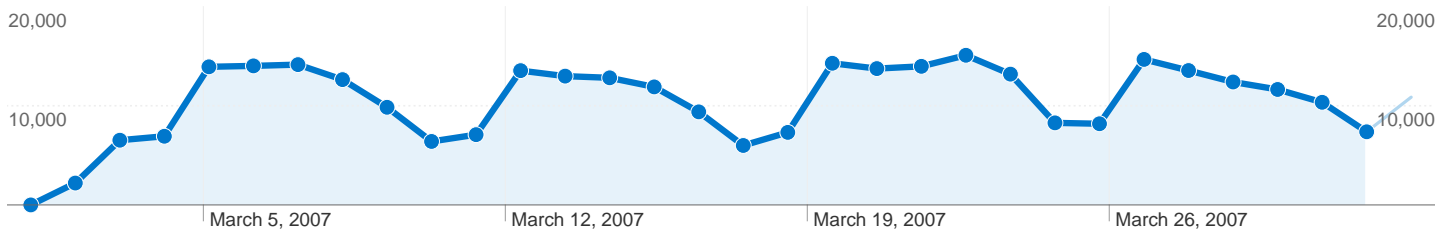

Site Usage

 **501,295** Visits

 **71.70%** Bounce Rate

 **1,264,087** Pageviews

 **00:07:53** Avg. Time on Site

 **2.52** Pages/Visit

 **28.73%** % New Visits

Visitors Overview

Visitors Overview

Mar 1, 2007 - Mar 31, 2007

162,251 people visited this site

501,295 Visits

162,251 Absolute Unique Visitors

1,264,087 Pageviews

2.52 Average Pageviews

00:07:53 Time on Site

501,295 visits came from 132 countries/territories

Site Usage

| Country/Territory | Visits | Pages/Visit | Avg. Time on Site | % New Visits | Bounce Rate |
|-------------------|---------|-------------|-------------------|--------------|-------------|
| United States | 496,307 | 2.51 | 00:07:53 | 28.31% | 71.79% |
| Canada | 548 | 2.35 | 00:06:18 | 67.88% | 69.16% |
| South Korea | 413 | 4.05 | 00:07:22 | 46.25% | 54.96% |
| Japan | 390 | 4.98 | 00:08:18 | 45.38% | 54.62% |
| United Kingdom | 385 | 2.82 | 00:05:13 | 78.18% | 68.05% |
| Germany | 268 | 5.17 | 00:10:17 | 60.45% | 52.99% |
| Mexico | 251 | 2.32 | 00:06:31 | 69.72% | 67.73% |
| (not set) | 196 | 3.39 | 00:07:46 | 22.96% | 65.82% |
| Italy | 170 | 1.95 | 00:05:27 | 25.29% | 67.65% |
| Vietnam | 166 | 9.88 | 00:22:13 | 54.22% | 54.82% |