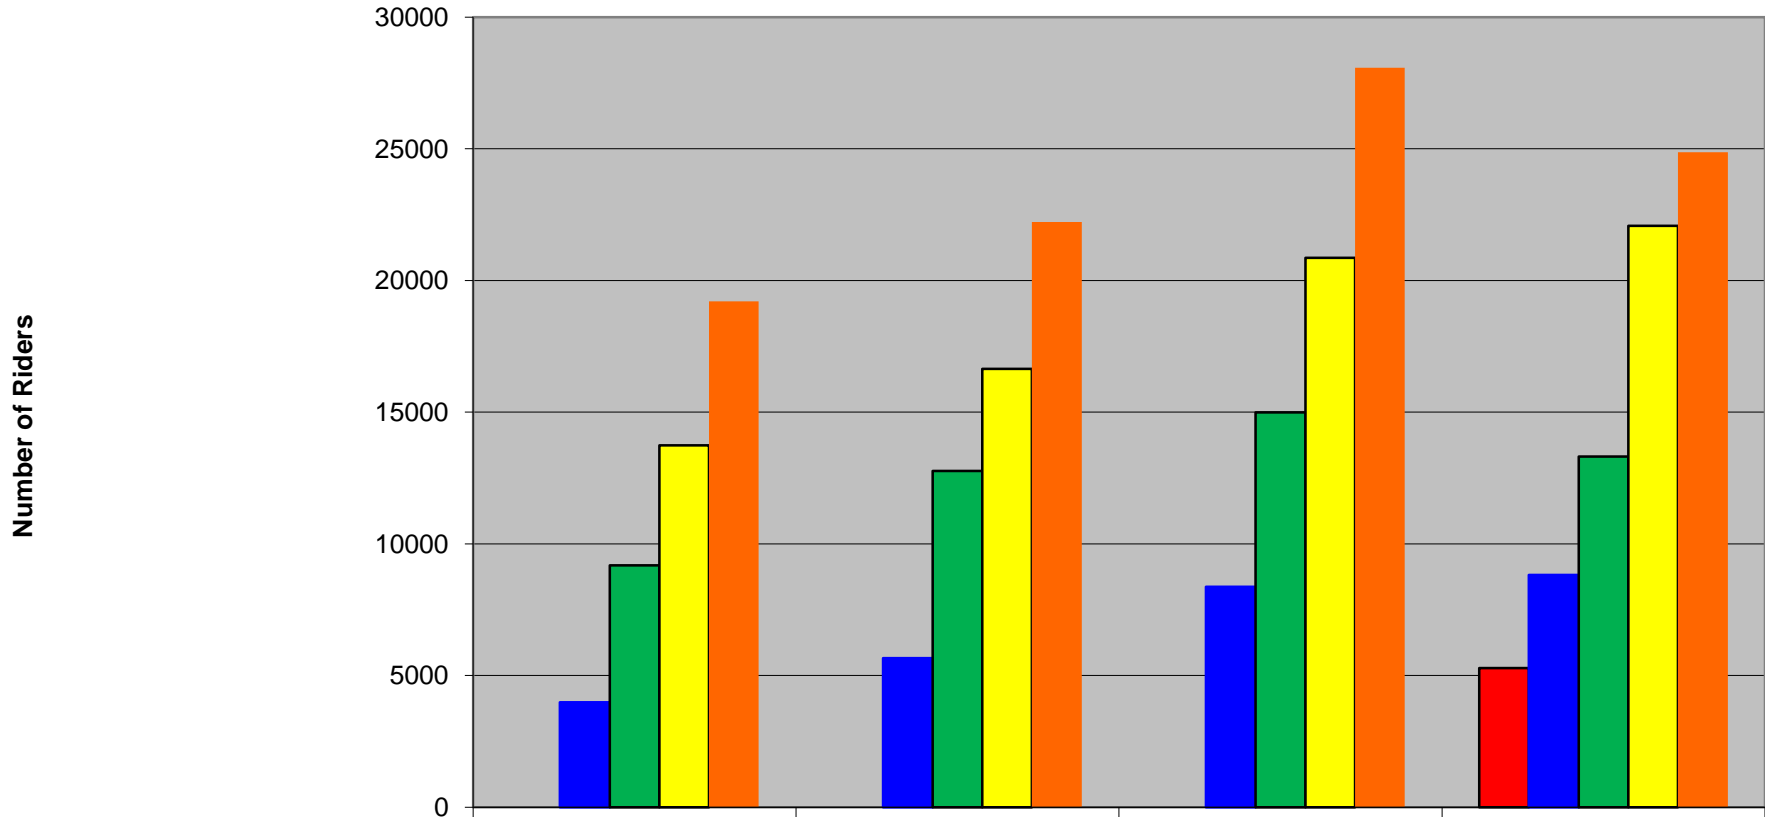

### Winter Term Shuttle Bus Usage

	2008	2009	2010	2011
<span style="color: red;">■</span> Cascade (Red Line)	0	0	0	5285
<span style="color: blue;">■</span> Rock Creek (Blue Line)	3982	5652	8369	8815
<span style="color: green;">■</span> Cascade (Green Line)	9180	12768	14991	13316
<span style="color: yellow;">■</span> South East (Yellow Line)	13736	16636	20860	22068
<span style="color: orange;">■</span> Sylvania (Orange Line)	19201	22220	28075	24867