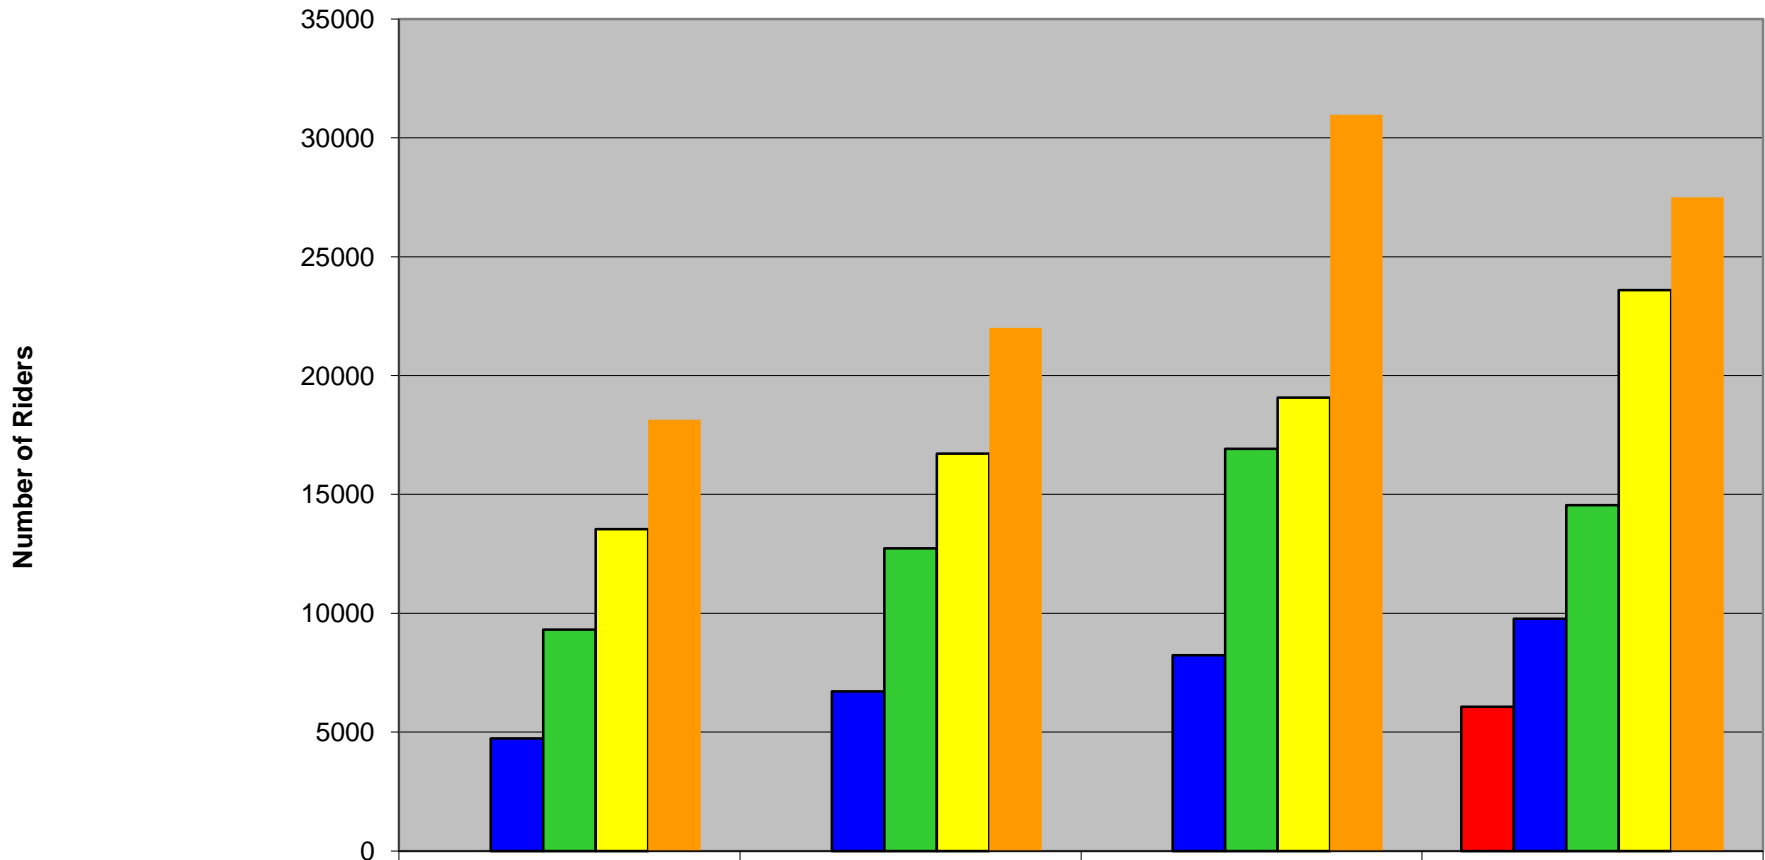

Spring Term Shuttle Bus Usage

	2008	2009	2010	2011
■ Cascade (Red Line)	0	0	0	6065
■ Rock Creek (Blue Line)	4732	6714	8238	9774
■ Cascade (Green Line)	9318	12732	16916	14549
■ South East (Yellow Line)	13533	16710	19071	23596
■ SY (Orange Line)	18143	22006	30974	27497